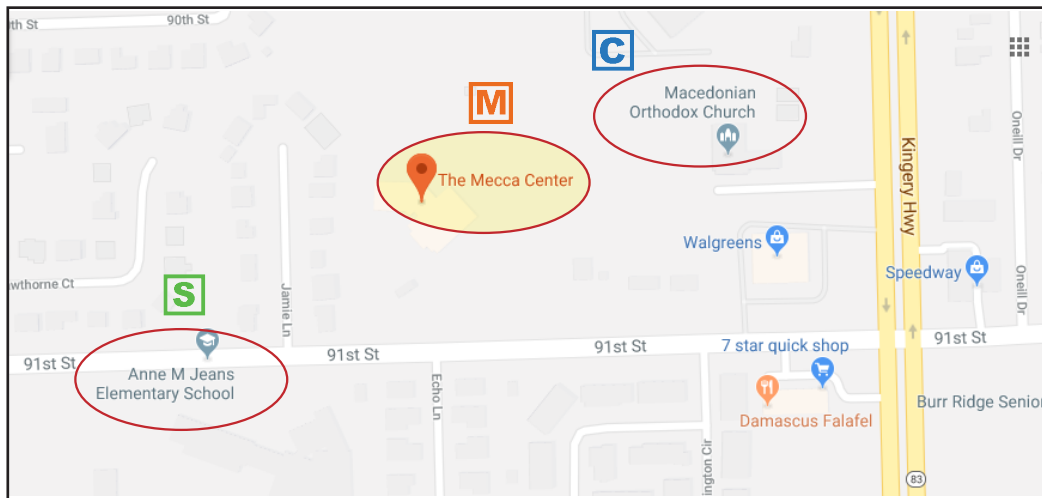

Directions & Parking for Jummah and Taraweeh Prayers

- M** The Mecca Center (M): 16W560 91st Street, Willowbrook, IL 60527
- S** Anne M Jeans Elementary School (S): 16W631 91st St, Willowbrook, IL 60527
- C** Macedonian Orthodox Church (C): 10S330 IL-83, Willowbrook, IL 60527

Directions to The Mecca Center Parking Lot

- From Route 83: Continue on 91st Street and use the deceleration lane to the right to enter the Masjid parking lot.
- From Cass Ave: Pass Clarendon Hills Road and make a left into the Masjid parking lot.

Directions to School Parking Lot

- From Route 83: Continue on 91st Street and pass the Masjid, then make a left into the School parking lot.
- From Cass Ave: Pass Clarendon Hills Road and make the first right into the School parking lot.

Directions to Church Parking Lot

- From Route 83 North: Turn right into the Church parking lot before 91st Street
- From Route 83 South: Pass 91st Street and make the first U-turn available to go South on 83. Turn right into the Church parking lot.