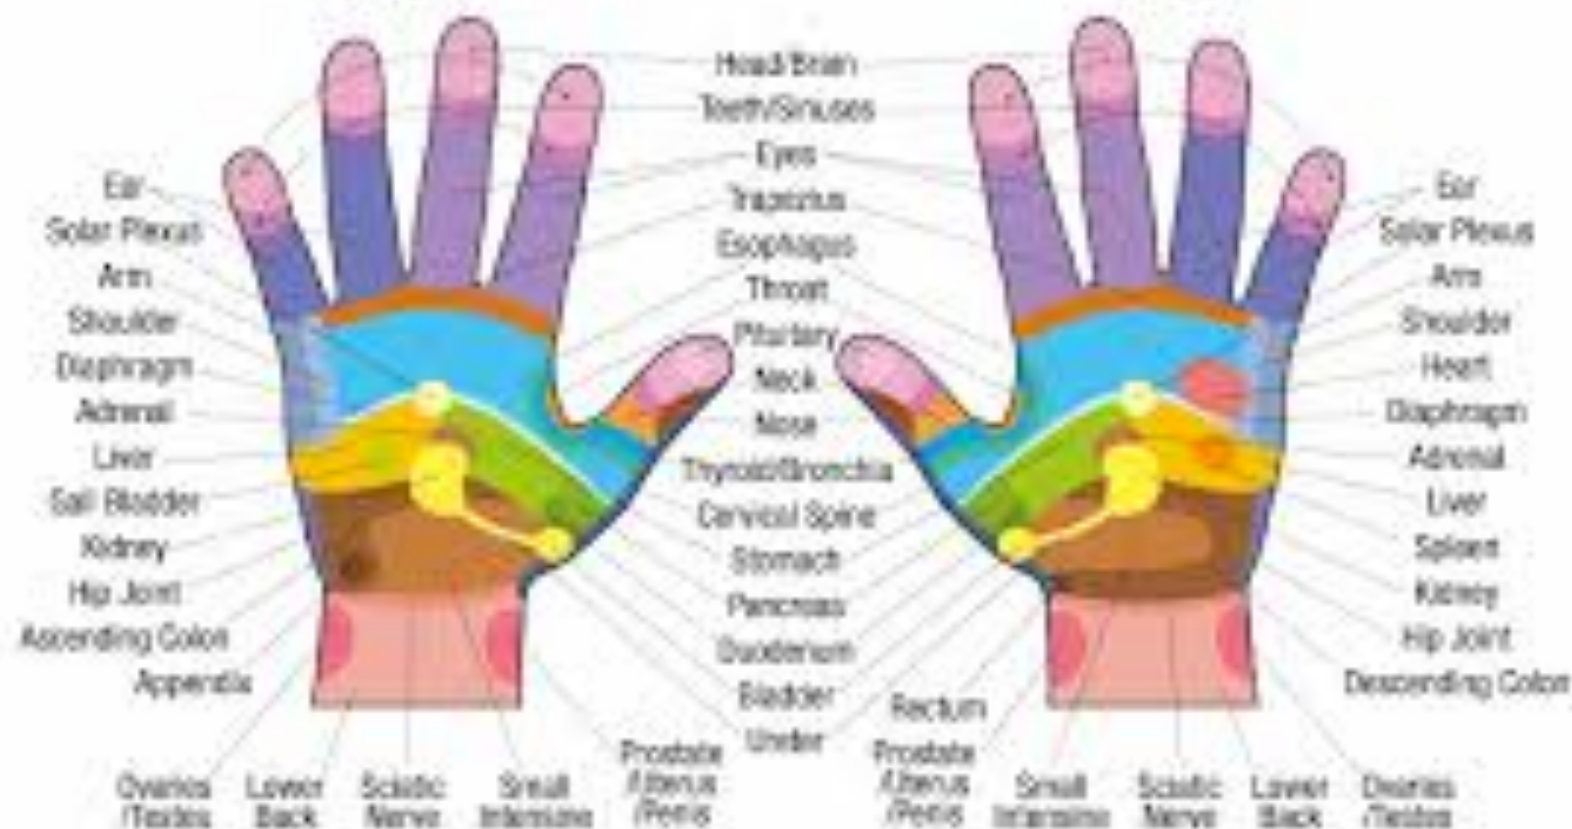

# Hand Reflexology Chart

right palm

left palm

1

18 SPECTRUMS OR BANDS OF ENERGY EMMITED BY THE HUMAN HANDS.

1. WEBBING
2. GRAVITY
3. MOTION KENETIC
4. NUCLEAR
5. RADIOACTIVE #1
6. ELECTROMAGNETIC
7. RADIOACTIVE #2
8. VAIL
9. SOLAR
10. SUSPENSION
11. PULSAR
12. INERTIA
13. VACUUM VOIDLESS
14. SPIRITUAL
15. PHYSICAL TELEKINESIS
16. MENTAL TELEKINESIS
17. CONCEPTUAL CONCENTRATATION
18. PHOTOSYNTHESIS

# ☆ Psychic Markings

River of Destiny

*Right Hand dominant Yang & Left Hand dominant Yin*

SHORT SQUARE NAILS.  
WEAK ACTION OF THE  
HEART.

SHELL-SHAPED NAILS. STRONG  
TENDENCY TOWARDS PARALYSIS.

DELICACY  
OF THROAT.