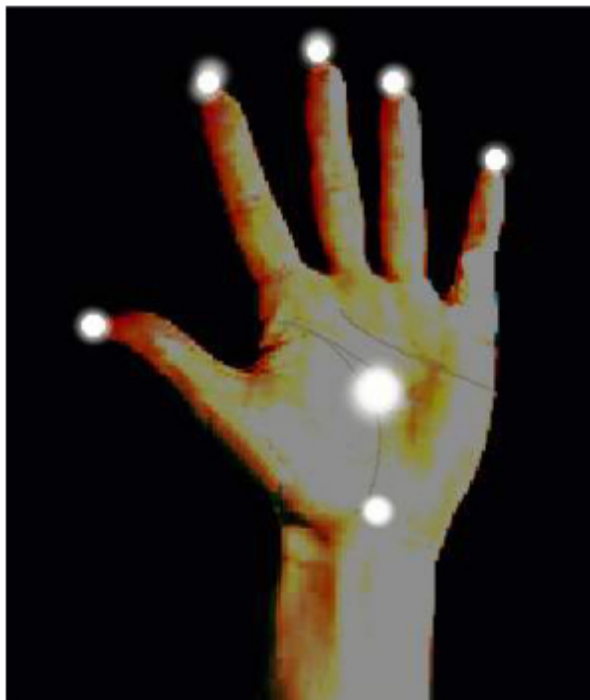

# Hand Reflexology Chart

right palm

left palm

1

18 SPECTRUMS OR BANDS OF ENERGY EMMITED BY THE HUMAN HANDS.

1. WEBBING
2. GRAVITY
3. MOTION KENETIC
4. NUCLEAR
5. RADIOACTIVE #1
6. ELECTROMAGNETIC
7. RADIOACTIVE #2
8. VAIL
9. SOLAR
10. SUSPENSION
11. PULSAR
12. INERTIA
13. VACUUM VOIDLESS
14. SPIRITUAL
15. PHYSICAL TELEKINESIS
16. MENTAL TELEKINESIS
17. CONCEPTUAL CONCENTRATATION
18. PHOTOSYNTHESIS

# ☆ Psychic Markings

River of Destiny

*Right Hand dominant Yang & Left Hand dominant Yin*

SHORT SQUARE NAILS.  
WEAK ACTION OF THE  
HEART.

SHELL-SHAPED NAILS. STRONG  
TENDENCY TOWARDS PARALYSIS.

DELICACY  
OF THROAT.