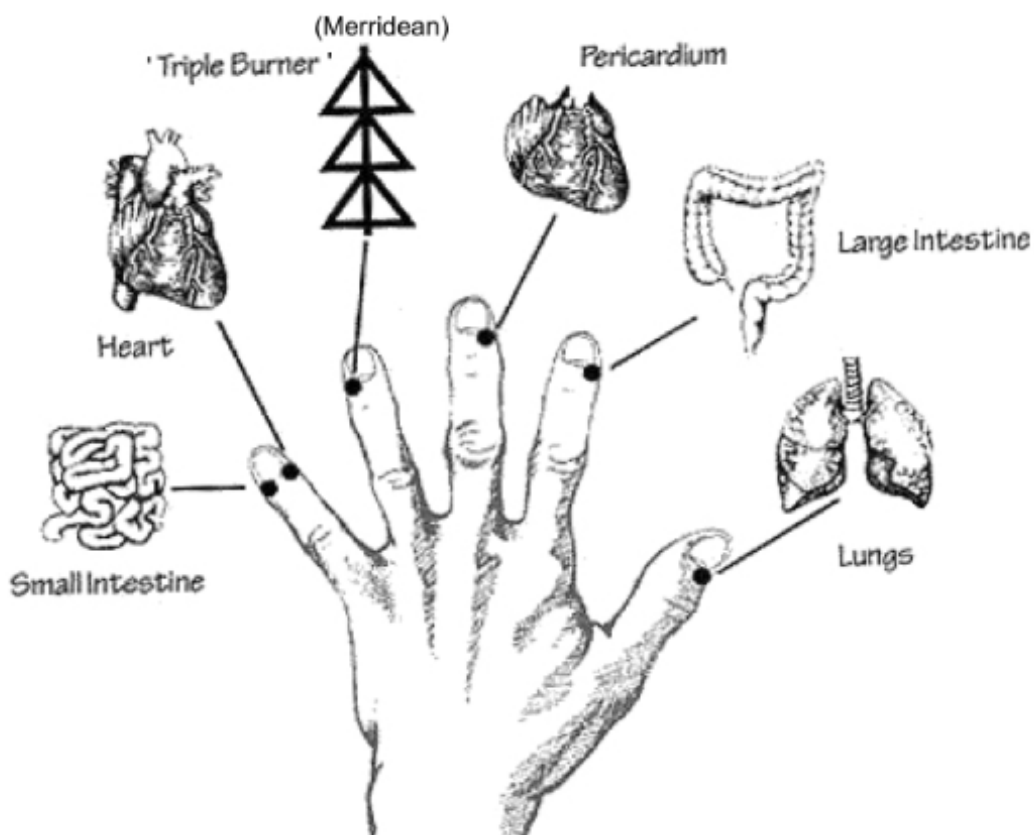

# Hand Reflexology Chart

right palm

left palm

1

18 SPECTRUMS OR BANDS OF ENERGY EMMITED BY THE HUMAN HANDS.

1. WEBBING
2. GRAVITY
3. MOTION KENETIC
4. NUCLEAR
5. RADIOACTIVE #1
6. ELECTROMAGNETIC
7. RADIOACTIVE #2
8. VAIL
9. SOLAR
10. SUSPENSION
11. PULSAR
12. INERTIA
13. VACUUM VOIDLESS
14. SPIRITUAL
15. PHYSICAL TELEKINESIS
16. MENTAL TELEKINESIS
17. CONCEPTUAL CONCENTRATATION
18. PHOTOSYNTHESIS

# ☆ Psychic Markings

River of Destiny

*Right Hand dominant Yang & Left Hand dominant Yin*

SHORT SQUARE NAILS.  
WEAK ACTION OF THE  
HEART.

SHELL-SHAPED NAILS. STRONG  
TENDENCY TOWARDS PARALYSIS.

DELICACY  
OF THROAT.