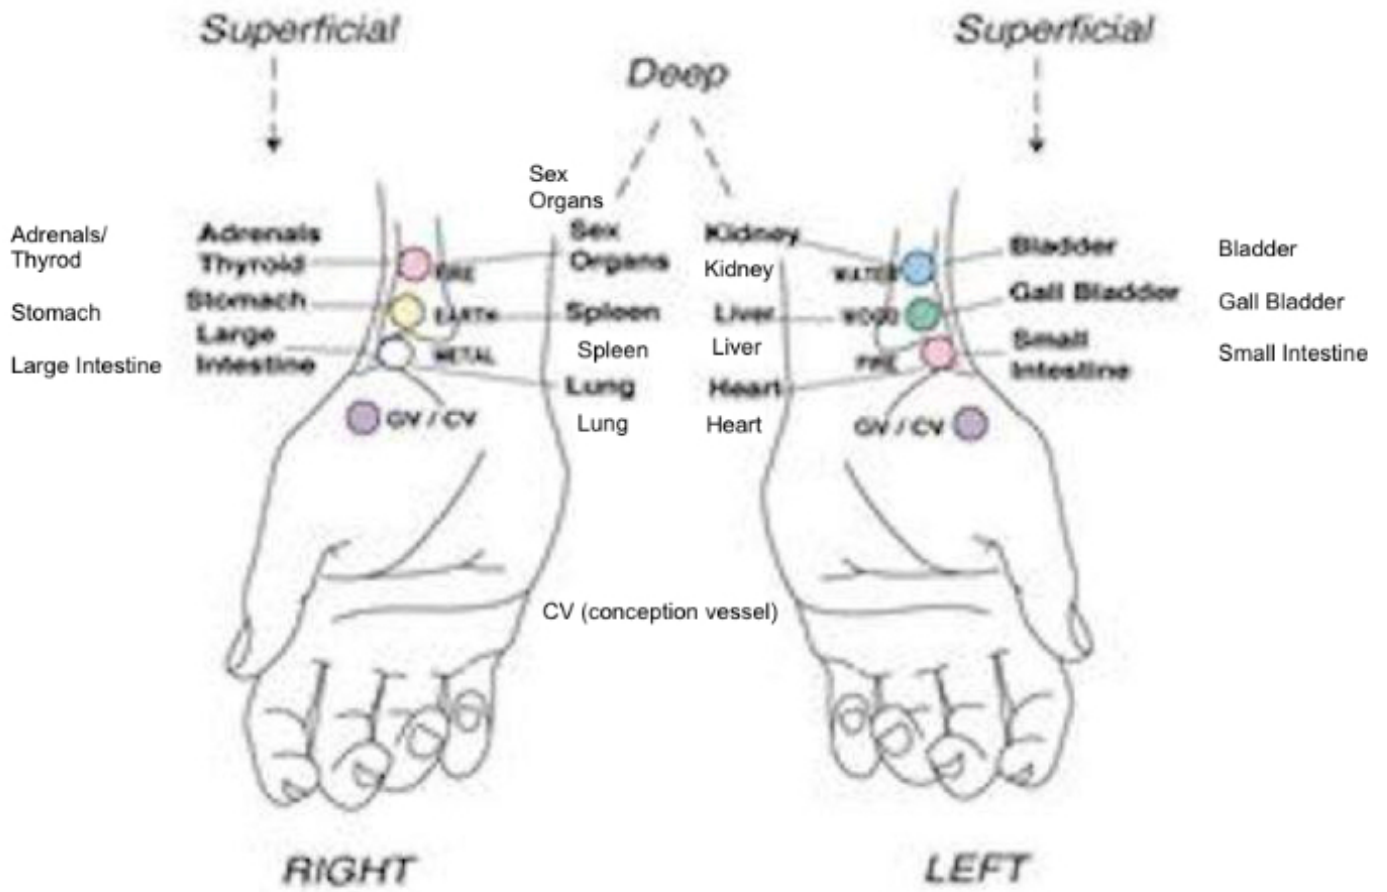

# Hand Reflexology Chart

right palm

left palm

1

18 SPECTRUMS OR BANDS OF ENERGY EMMITED BY THE HUMAN HANDS.

1. WEBBING
2. GRAVITY
3. MOTION KENETIC
4. NUCLEAR
5. RADIOACTIVE #1
6. ELECTROMAGNETIC
7. RADIOACTIVE #2
8. VAIL
9. SOLAR
10. SUSPENSION
11. PULSAR
12. INERTIA
13. VACUUM VOIDLESS
14. SPIRITUAL
15. PHYSICAL TELEKINESIS
16. MENTAL TELEKINESIS
17. CONCEPTUAL CONCENTRATATION
18. PHOTOSYNTHESIS

# ☆ Psychic Markings

River of Destiny

*Right Hand dominant Yang & Left Hand dominant Yin*

SHORT SQUARE NAILS.  
WEAK ACTION OF THE  
HEART.

SHELL-SHAPED NAILS. STRONG  
TENDENCY TOWARDS PARALYSIS.

DELICACY  
OF THROAT.

CHEST DELI-  
CATE AND  
BRONCHIAL.

LUNGS  
DELICATE.

SPINAL  
WEAKNESS.

SPINAL  
WEAKNESS