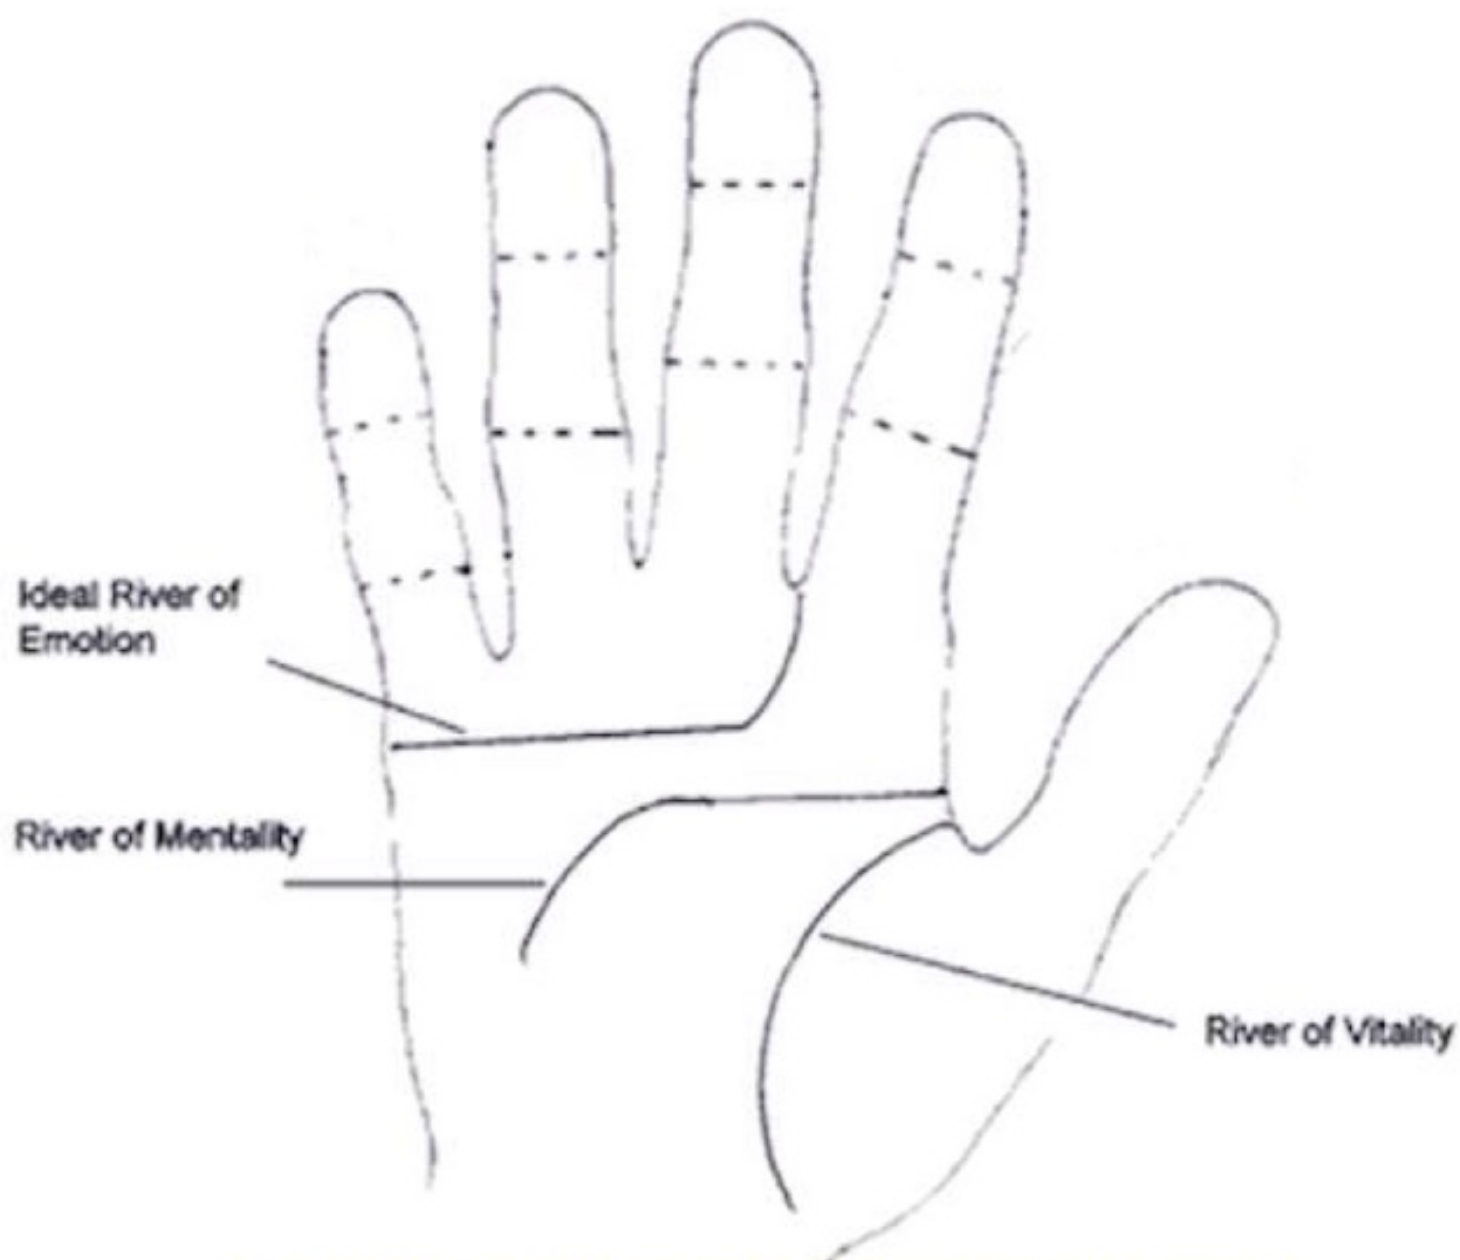

# Hand Reflexology Chart

right palm

left palm

1

18 SPECTRUMS OR BANDS OF ENERGY EMMITED BY THE HUMAN HANDS.

1. WEBBING
2. GRAVITY
3. MOTION KENETIC
4. NUCLEAR
5. RADIOACTIVE #1
6. ELECTROMAGNETIC
7. RADIOACTIVE #2
8. VAIL
9. SOLAR
10. SUSPENSION
11. PULSAR
12. INERTIA
13. VACUUM VOIDLESS
14. SPIRITUAL
15. PHYSICAL TELEKINESIS
16. MENTAL TELEKINESIS
17. CONCEPTUAL CONCENTRATATION
18. PHOTOSYNTHESIS

# ☆ Psychic Markings

River of Destiny

*Right Hand dominant Yang & Left Hand dominant Yin*

SHORT SQUARE NAILS.  
WEAK ACTION OF THE  
HEART.

SHELL-SHAPED NAILS. STRONG  
TENDENCY TOWARDS PARALYSIS.

DELICACY  
OF THROAT.