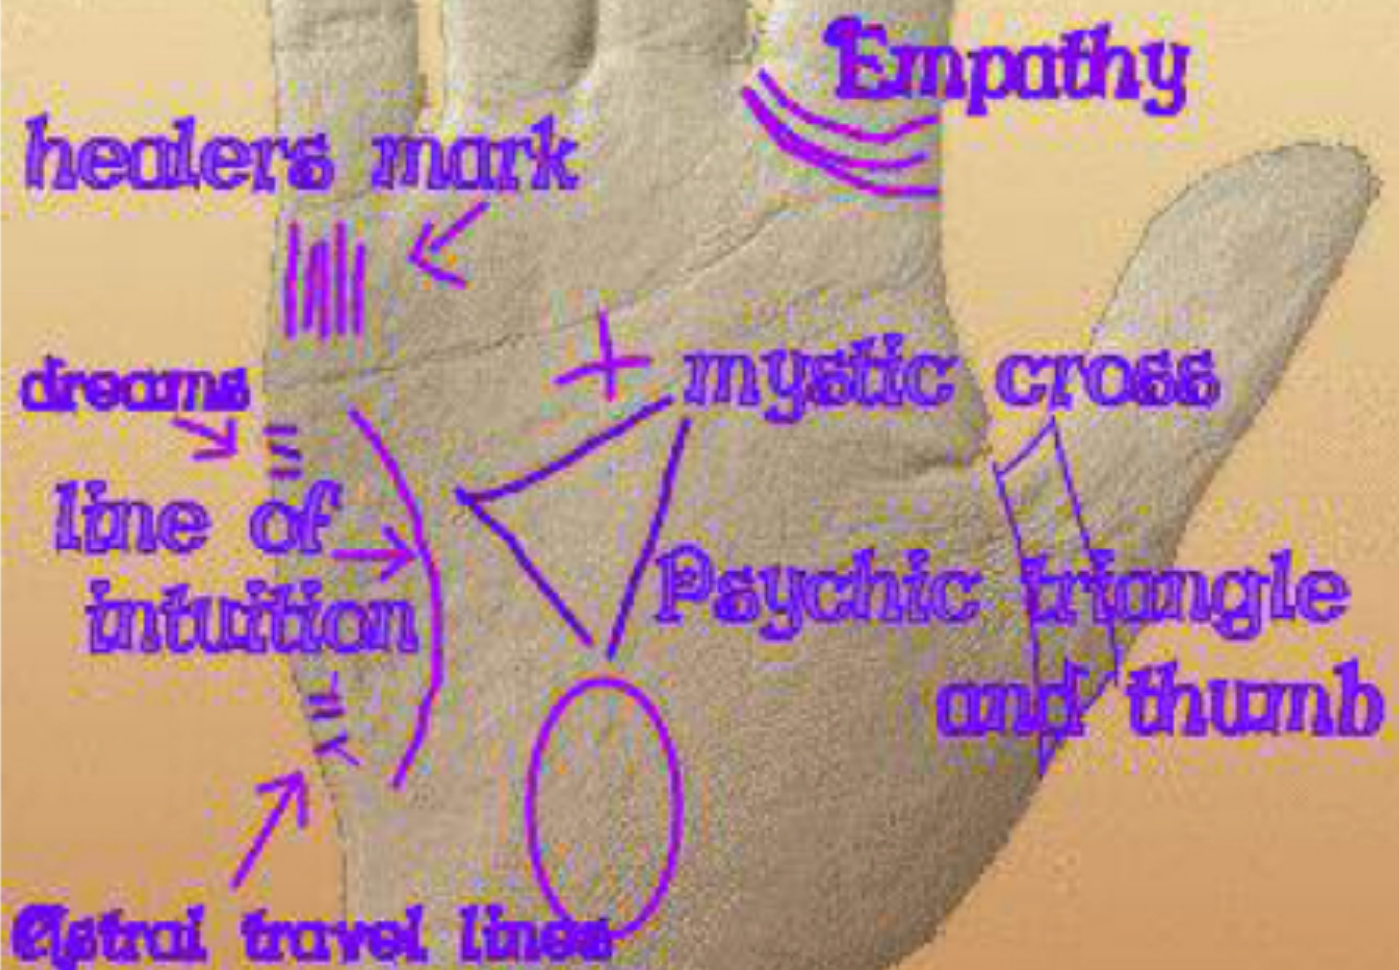

# Hand Reflexology Chart

right palm

left palm

1

18 SPECTRUMS OR BANDS OF ENERGY EMMITED BY THE HUMAN HANDS.

1. WEBBING
2. GRAVITY
3. MOTION KENETIC
4. NUCLEAR
5. RADIOACTIVE #1
6. ELECTROMAGNETIC
7. RADIOACTIVE #2
8. VAIL
9. SOLAR
10. SUSPENSION
11. PULSAR
12. INERTIA
13. VACUUM VOIDLESS
14. SPIRITUAL
15. PHYSICAL TELEKINESIS
16. MENTAL TELEKINESIS
17. CONCEPTUAL CONCENTRATATION
18. PHOTOSYNTHESIS

# ☆ Psychic Markings

River of Destiny

*Right Hand dominant Yang & Left Hand dominant Yin*

SHORT SQUARE NAILS.  
WEAK ACTION OF THE  
HEART.

SHELL-SHAPED NAILS. STRONG  
TENDENCY TOWARDS PARALYSIS.

DELICACY  
OF THROAT.