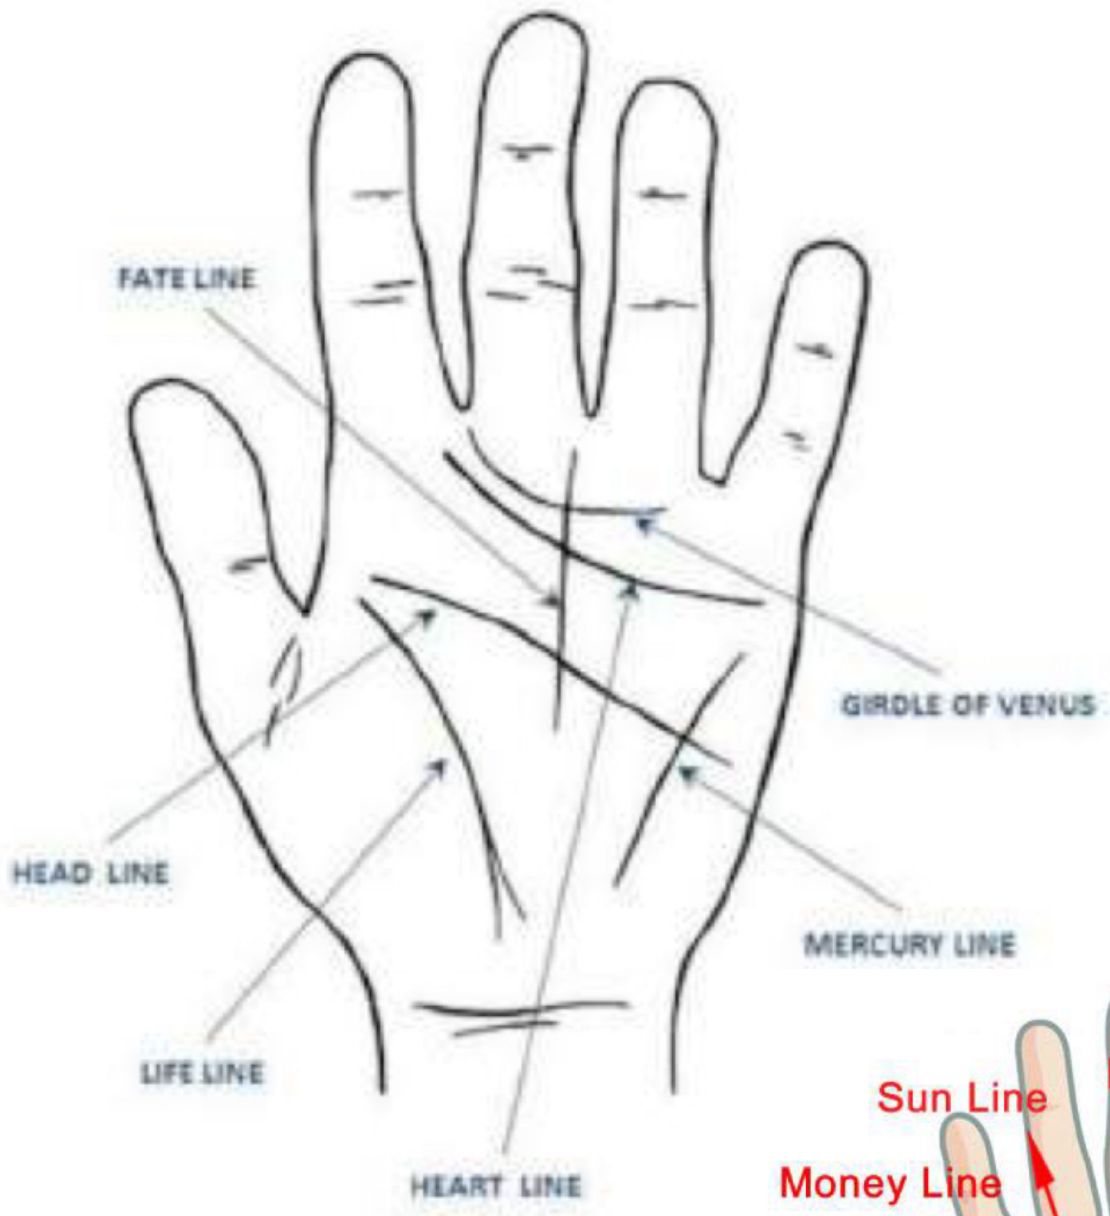

# Hand Reflexology Chart

right palm

left palm

1

18 SPECTRUMS OR BANDS OF ENERGY EMMITED BY THE HUMAN HANDS.

1. WEBBING
2. GRAVITY
3. MOTION KENETIC
4. NUCLEAR
5. RADIOACTIVE #1
6. ELECTROMAGNETIC
7. RADIOACTIVE #2
8. VAIL
9. SOLAR
10. SUSPENSION
11. PULSAR
12. INERTIA
13. VACUUM VOIDLESS
14. SPIRITUAL
15. PHYSICAL TELEKINESIS
16. MENTAL TELEKINESIS
17. CONCEPTUAL CONCENTRATATION
18. PHOTOSYNTHESIS

# ☆ Psychic Markings

River of Destiny

*Right Hand dominant Yang & Left Hand dominant Yin*

SHORT SQUARE NAILS.  
WEAK ACTION OF THE  
HEART.

SHELL-SHAPED NAILS. STRONG  
TENDENCY TOWARDS PARALYSIS.

DELICACY  
OF THROAT.