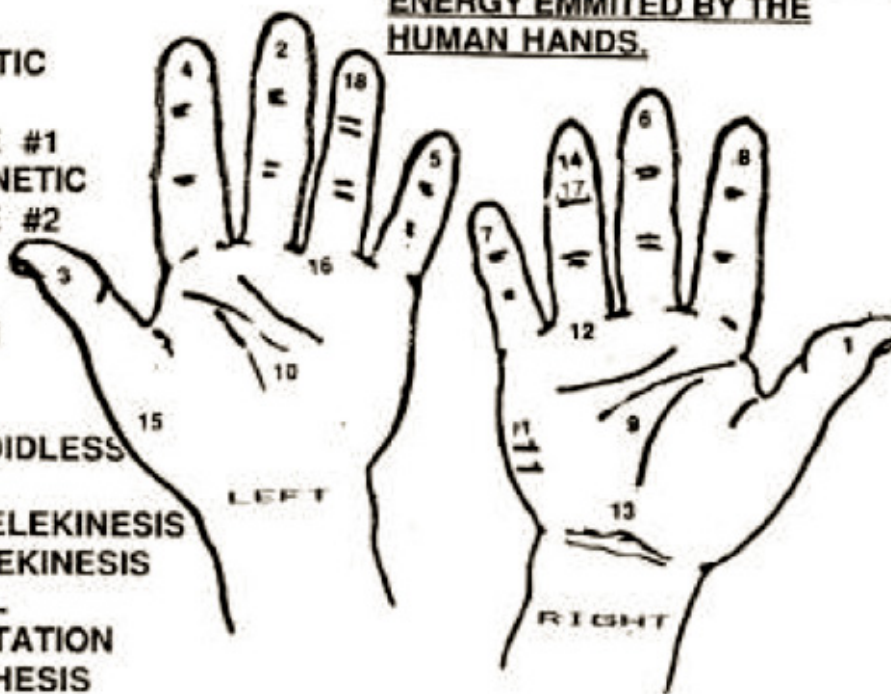

# Hand Reflexology Chart

right palm

left palm

1

18 SPECTRUMS OR BANDS OF ENERGY EMMITED BY THE HUMAN HANDS.

1. WEBBING
2. GRAVITY
3. MOTION KENETIC
4. NUCLEAR
5. RADIOACTIVE #1
6. ELECTROMAGNETIC
7. RADIOACTIVE #2
8. VAIL
9. SOLAR
10. SUSPENSION
11. PULSAR
12. INERTIA
13. VACUUM VOIDLESS
14. SPIRITUAL
15. PHYSICAL TELEKINESIS
16. MENTAL TELEKINESIS
17. CONCEPTUAL CONCENTRATATION
18. PHOTOSYNTHESIS

# ☆ Psychic Markings

River of Destiny

*Right Hand dominant Yang & Left Hand dominant Yin*

SHORT SQUARE NAILS.  
WEAK ACTION OF THE  
HEART.

SHELL-SHAPED NAILS. STRONG  
TENDENCY TOWARDS PARALYSIS.

DELICACY  
OF THROAT.