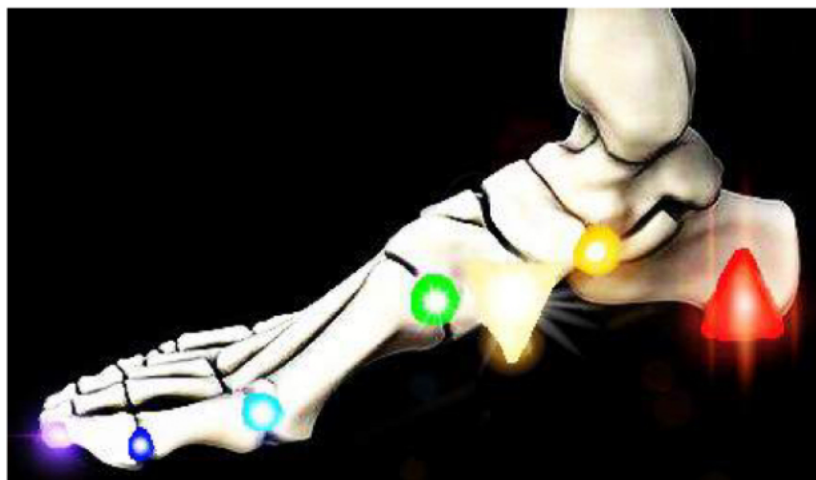

# Hand Reflexology Chart

right palm

left palm

1

18 SPECTRUMS OR BANDS OF ENERGY EMMITED BY THE HUMAN HANDS.

1. WEBBING
2. GRAVITY
3. MOTION KENETIC
4. NUCLEAR
5. RADIOACTIVE #1
6. ELECTROMAGNETIC
7. RADIOACTIVE #2
8. VAIL
9. SOLAR
10. SUSPENSION
11. PULSAR
12. INERTIA
13. VACUUM VOIDLESS
14. SPIRITUAL
15. PHYSICAL TELEKINESIS
16. MENTAL TELEKINESIS
17. CONCEPTUAL CONCENTRATATION
18. PHOTOSYNTHESIS

# ☆ Psychic Markings

River of Destiny

*Right Hand dominant Yang & Left Hand dominant Yin*

SHORT SQUARE NAILS.  
WEAK ACTION OF THE  
HEART.

SHELL-SHAPED NAILS. STRONG  
TENDENCY TOWARDS PARALYSIS.

DELICACY  
OF THROAT.