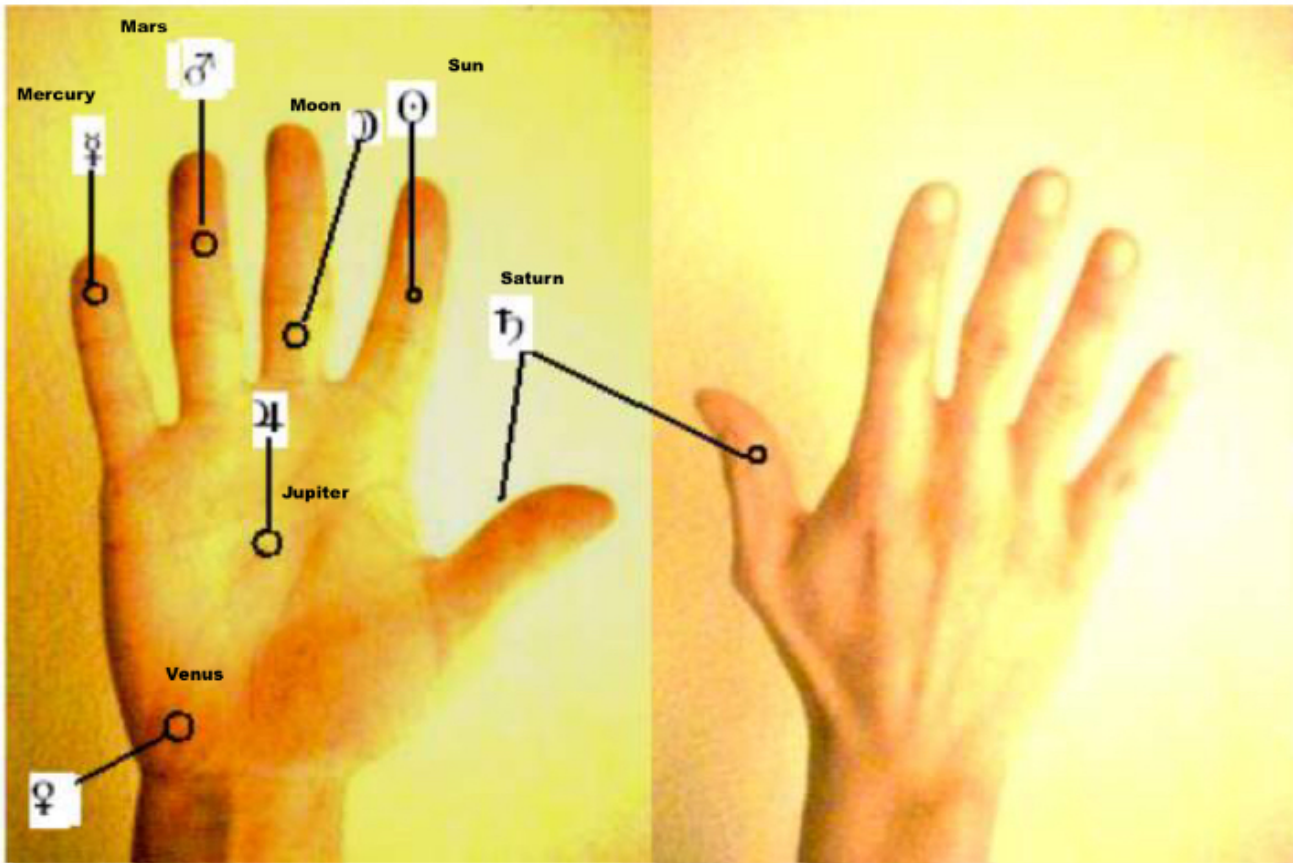

# Hand Reflexology Chart

right palm

left palm

1

18 SPECTRUMS OR BANDS OF ENERGY EMMITED BY THE HUMAN HANDS.

1. WEBBING
2. GRAVITY
3. MOTION KENETIC
4. NUCLEAR
5. RADIOACTIVE #1
6. ELECTROMAGNETIC
7. RADIOACTIVE #2
8. VAIL
9. SOLAR
10. SUSPENSION
11. PULSAR
12. INERTIA
13. VACUUM VOIDLESS
14. SPIRITUAL
15. PHYSICAL TELEKINESIS
16. MENTAL TELEKINESIS
17. CONCEPTUAL CONCENTRATATION
18. PHOTOSYNTHESIS

# ☆ Psychic Markings

River of Destiny

*Right Hand dominant Yang & Left Hand dominant Yin*

SHORT SQUARE NAILS.  
WEAK ACTION OF THE  
HEART.

SHELL-SHAPED NAILS. STRONG  
TENDENCY TOWARDS PARALYSIS.

DELICACY  
OF THROAT.