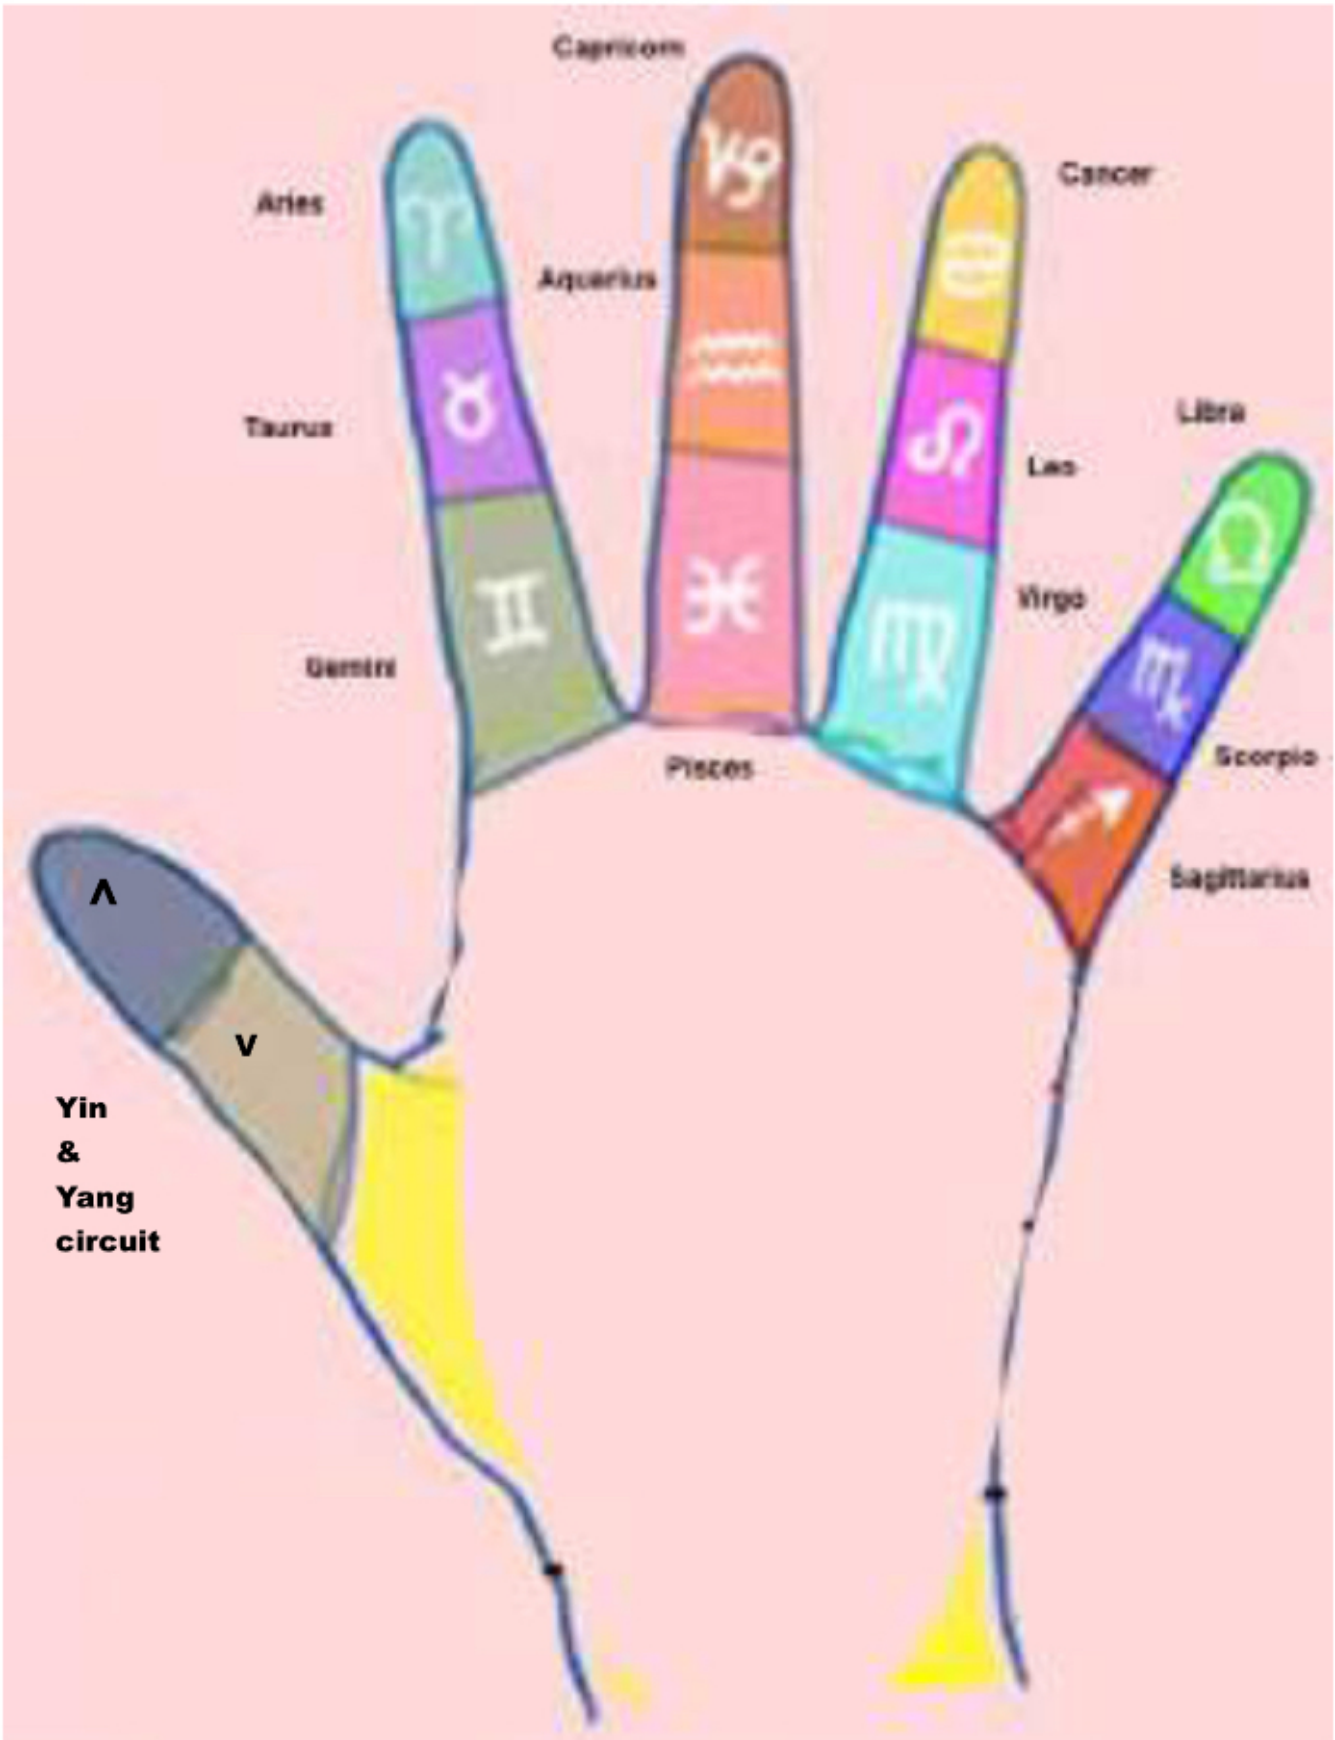

# Hand Reflexology Chart

right palm

left palm

1

18 SPECTRUMS OR BANDS OF ENERGY EMMITED BY THE HUMAN HANDS.

1. WEBBING
2. GRAVITY
3. MOTION KENETIC
4. NUCLEAR
5. RADIOACTIVE #1
6. ELECTROMAGNETIC
7. RADIOACTIVE #2
8. VAIL
9. SOLAR
10. SUSPENSION
11. PULSAR
12. INERTIA
13. VACUUM VOIDLESS
14. SPIRITUAL
15. PHYSICAL TELEKINESIS
16. MENTAL TELEKINESIS
17. CONCEPTUAL CONCENTRATATION
18. PHOTOSYNTHESIS

# ☆ Psychic Markings

River of Destiny

*Right Hand dominant Yang & Left Hand dominant Yin*

SHORT SQUARE NAILS.  
WEAK ACTION OF THE  
HEART.

SHELL-SHAPED NAILS. STRONG  
TENDENCY TOWARDS PARALYSIS.

DELICACY  
OF THROAT.