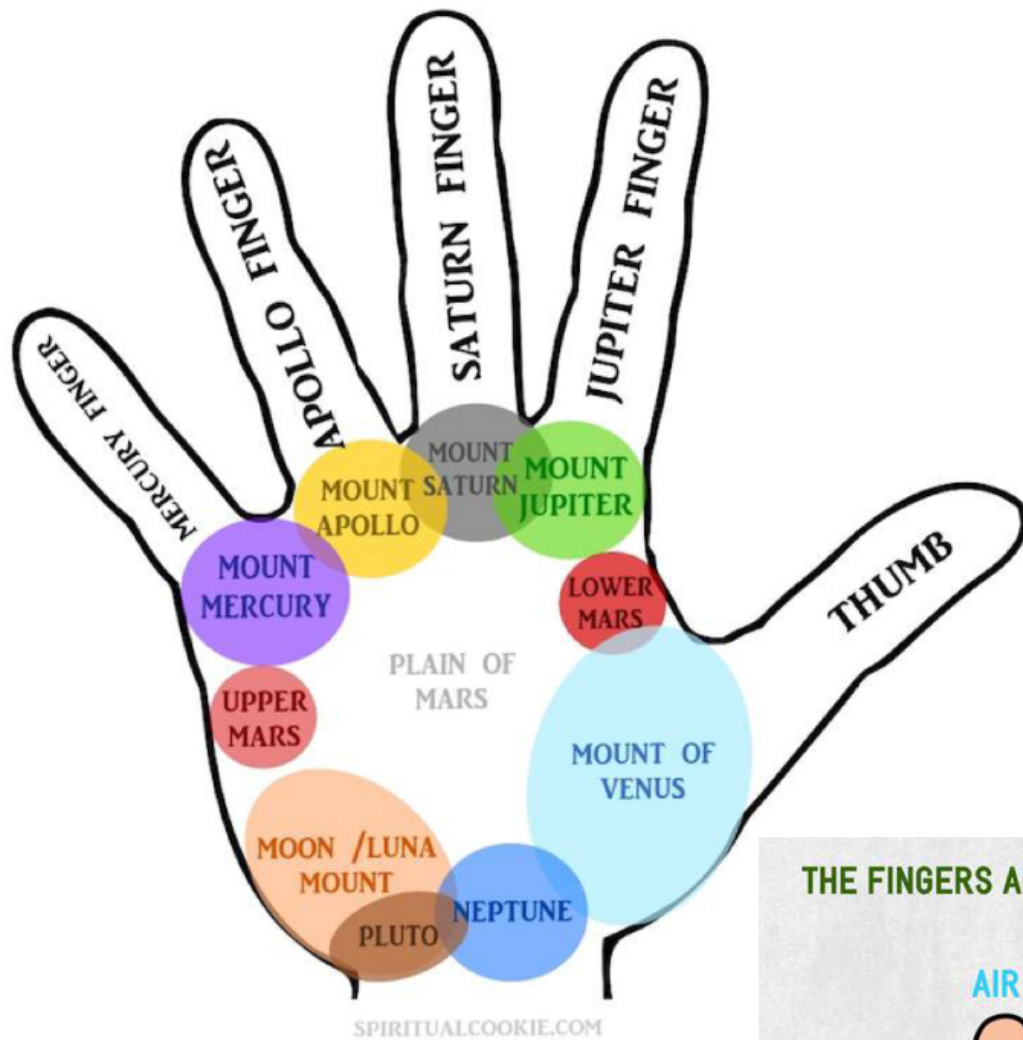

# Hand Reflexology Chart

right palm

left palm

1

18 SPECTRUMS OR BANDS OF ENERGY EMMITED BY THE HUMAN HANDS.

1. WEBBING
2. GRAVITY
3. MOTION KENETIC
4. NUCLEAR
5. RADIOACTIVE #1
6. ELECTROMAGNETIC
7. RADIOACTIVE #2
8. VAIL
9. SOLAR
10. SUSPENSION
11. PULSAR
12. INERTIA
13. VACUUM VOIDLESS
14. SPIRITUAL
15. PHYSICAL TELEKINESIS
16. MENTAL TELEKINESIS
17. CONCEPTUAL CONCENTRATATION
18. PHOTOSYNTHESIS

# ☆ Psychic Markings

River of Destiny

*Right Hand dominant Yang & Left Hand dominant Yin*

SHORT SQUARE NAILS.  
WEAK ACTION OF THE  
HEART.

SHELL-SHAPED NAILS. STRONG  
TENDENCY TOWARDS PARALYSIS.

DELICACY  
OF THROAT.