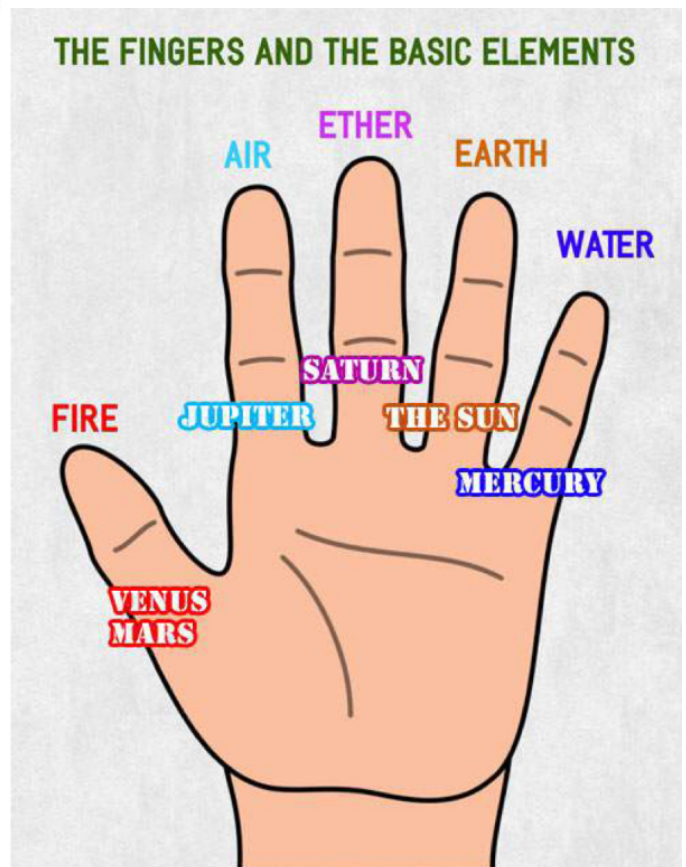

# Hand Reflexology Chart

right palm

left palm

1

18 SPECTRUMS OR BANDS OF ENERGY EMMITED BY THE HUMAN HANDS.

1. WEBBING
2. GRAVITY
3. MOTION KENETIC
4. NUCLEAR
5. RADIOACTIVE #1
6. ELECTROMAGNETIC
7. RADIOACTIVE #2
8. VAIL
9. SOLAR
10. SUSPENSION
11. PULSAR
12. INERTIA
13. VACUUM VOIDLESS
14. SPIRITUAL
15. PHYSICAL TELEKINESIS
16. MENTAL TELEKINESIS
17. CONCEPTUAL CONCENTRATATION
18. PHOTOSYNTHESIS

# ☆ Psychic Markings

River of Destiny

*Right Hand dominant Yang & Left Hand dominant Yin*

SHORT SQUARE NAILS.  
WEAK ACTION OF THE  
HEART.

SHELL-SHAPED NAILS. STRONG  
TENDENCY TOWARDS PARALYSIS.

DELICACY  
OF THROAT.