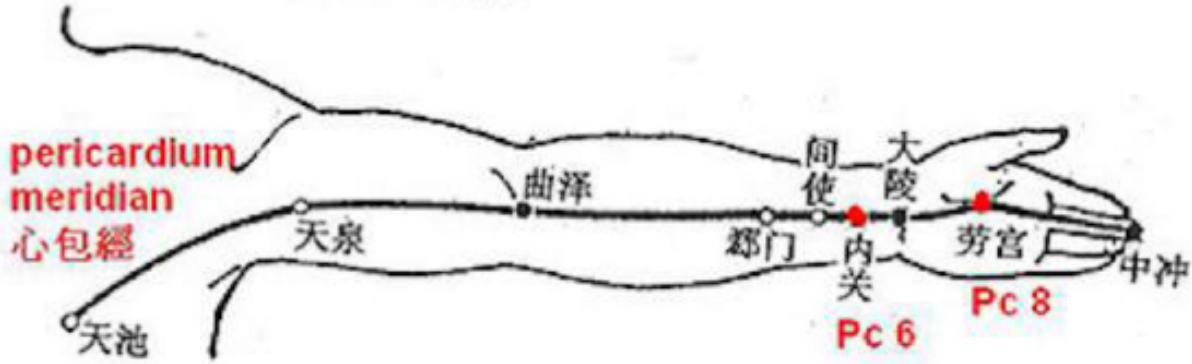

# Hand Reflexology Chart

right palm

left palm

1

18 SPECTRUMS OR BANDS OF ENERGY EMMITED BY THE HUMAN HANDS.

1. WEBBING
2. GRAVITY
3. MOTION KENETIC
4. NUCLEAR
5. RADIOACTIVE #1
6. ELECTROMAGNETIC
7. RADIOACTIVE #2
8. VAIL
9. SOLAR
10. SUSPENSION
11. PULSAR
12. INERTIA
13. VACUUM VOIDLESS
14. SPIRITUAL
15. PHYSICAL TELEKINESIS
16. MENTAL TELEKINESIS
17. CONCEPTUAL CONCENTRATATION
18. PHOTOSYNTHESIS

# ☆ Psychic Markings

River of Destiny

*Right Hand dominant Yang & Left Hand dominant Yin*

SHORT SQUARE NAILS.  
WEAK ACTION OF THE  
HEART.

SHELL-SHAPED NAILS. STRONG  
TENDENCY TOWARDS PARALYSIS.

DELICACY  
OF THROAT.