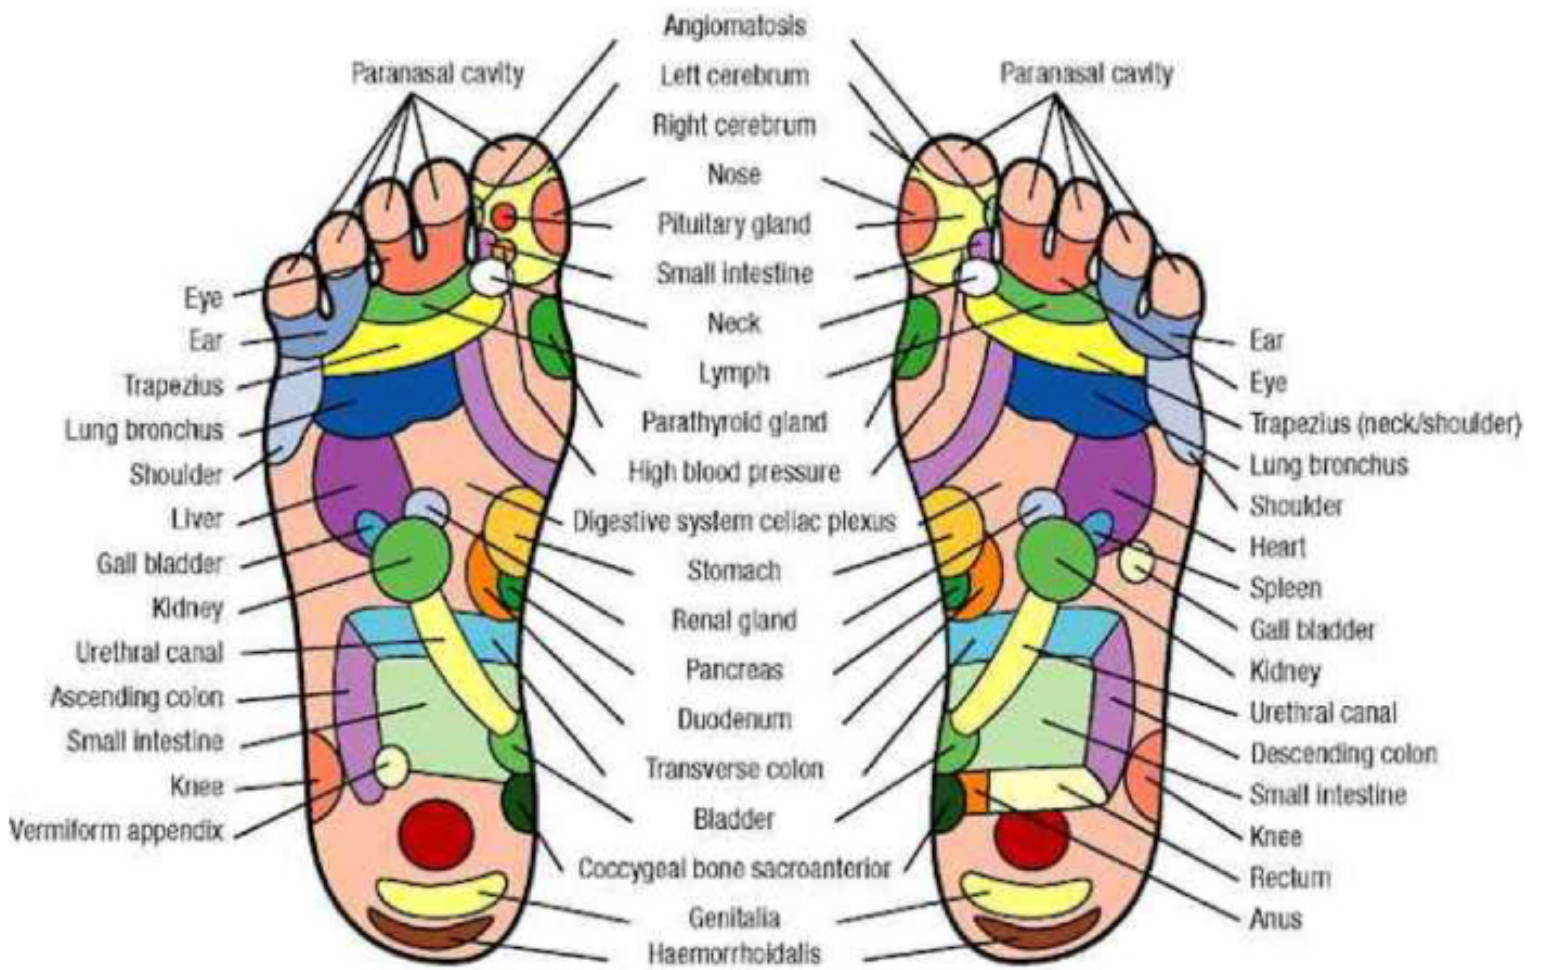

# Hand Reflexology Chart

right palm

left palm

1

18 SPECTRUMS OR BANDS OF ENERGY EMMITED BY THE HUMAN HANDS.

1. WEBBING
2. GRAVITY
3. MOTION KENETIC
4. NUCLEAR
5. RADIOACTIVE #1
6. ELECTROMAGNETIC
7. RADIOACTIVE #2
8. VAIL
9. SOLAR
10. SUSPENSION
11. PULSAR
12. INERTIA
13. VACUUM VOIDLESS
14. SPIRITUAL
15. PHYSICAL TELEKINESIS
16. MENTAL TELEKINESIS
17. CONCEPTUAL CONCENTRATATION
18. PHOTOSYNTHESIS

# ☆ Psychic Markings

River of Destiny

*Right Hand dominant Yang & Left Hand dominant Yin*

SHORT SQUARE NAILS.  
WEAK ACTION OF THE  
HEART.

SHELL-SHAPED NAILS. STRONG  
TENDENCY TOWARDS PARALYSIS.

DELICACY  
OF THROAT.

CHEST DELI-  
CATE AND  
BRONCHIAL.

LUNGS  
DELICATE.

SPINAL  
WEAKNESS.

SPINAL  
WEAKNESS