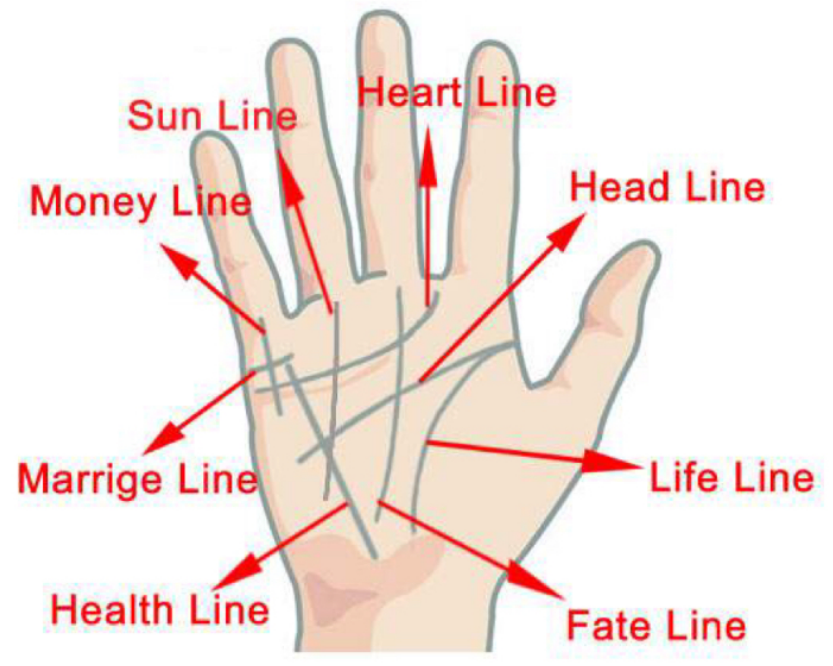

# Hand Reflexology Chart

right palm

left palm

1

18 SPECTRUMS OR BANDS OF ENERGY EMMITED BY THE HUMAN HANDS.

1. WEBBING
2. GRAVITY
3. MOTION KENETIC
4. NUCLEAR
5. RADIOACTIVE #1
6. ELECTROMAGNETIC
7. RADIOACTIVE #2
8. VAIL
9. SOLAR
10. SUSPENSION
11. PULSAR
12. INERTIA
13. VACUUM VOIDLESS
14. SPIRITUAL
15. PHYSICAL TELEKINESIS
16. MENTAL TELEKINESIS
17. CONCEPTUAL CONCENTRATATION
18. PHOTOSYNTHESIS

# ☆ Psychic Markings

River of Destiny

*Right Hand dominant Yang & Left Hand dominant Yin*

SHORT SQUARE NAILS.  
WEAK ACTION OF THE  
HEART.

SHELL-SHAPED NAILS. STRONG  
TENDENCY TOWARDS PARALYSIS.

DELICACY  
OF THROAT.