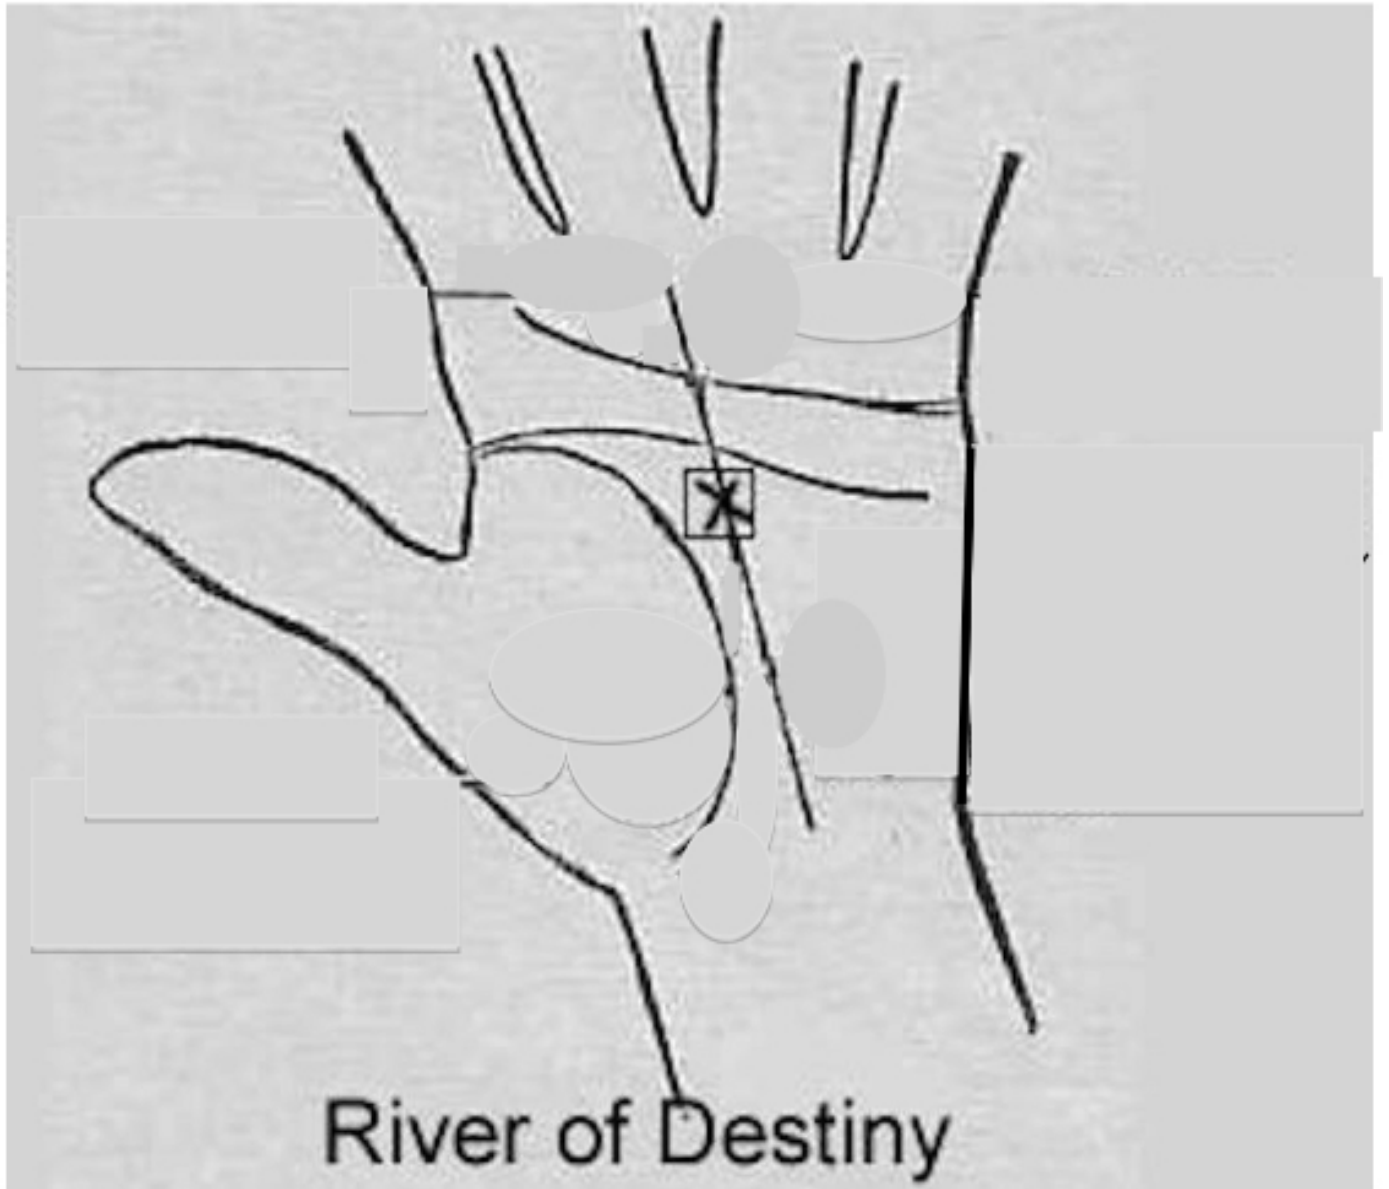

# Hand Reflexology Chart

right palm

left palm

1

18 SPECTRUMS OR BANDS OF ENERGY EMMITED BY THE HUMAN HANDS.

1. WEBBING
2. GRAVITY
3. MOTION KENETIC
4. NUCLEAR
5. RADIOACTIVE #1
6. ELECTROMAGNETIC
7. RADIOACTIVE #2
8. VAIL
9. SOLAR
10. SUSPENSION
11. PULSAR
12. INERTIA
13. VACUUM VOIDLESS
14. SPIRITUAL
15. PHYSICAL TELEKINESIS
16. MENTAL TELEKINESIS
17. CONCEPTUAL CONCENTRATATION
18. PHOTOSYNTHESIS

# ☆ Psychic Markings

River of Destiny

*Right Hand dominant Yang & Left Hand dominant Yin*

SHORT SQUARE NAILS.  
WEAK ACTION OF THE  
HEART.

SHELL-SHAPED NAILS. STRONG  
TENDENCY TOWARDS PARALYSIS.

DELICACY  
OF THROAT.