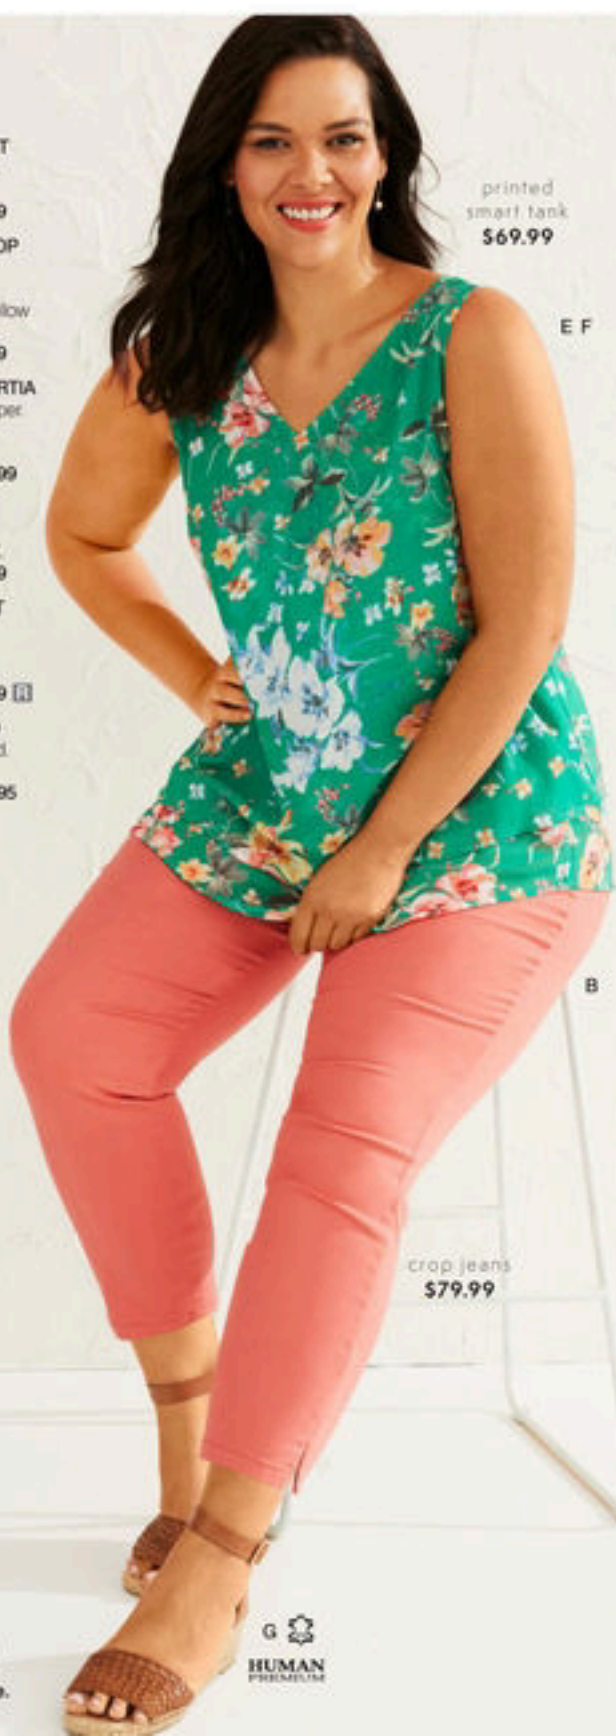

F. REAL GEMSTONE BUD EARRINGS

18K gold plated.
Sapphire
Style 20SG 253214 $109.95

C

B

printed
smart tank
$69.99

E F

B

crop jeans
$79.99

D

asymmetric
jumper
$89.99

B

G
**HUMAN
PREMIUM**

COMING SOON These styles are due mid-December. Reserve yours now at ezibuy.com or by calling 1800 148 148. We will send your items to you as soon as they arrive in our Distribution Centre.