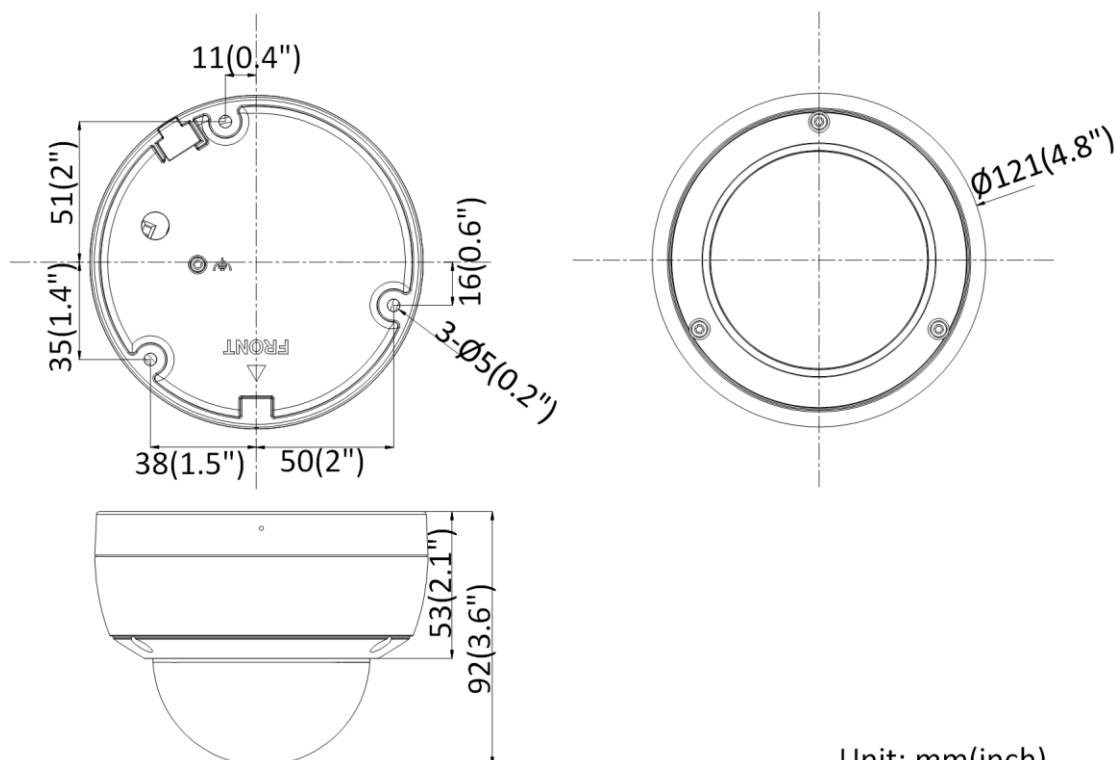

Startup and Operating Conditions	-30 °C to 60 °C (-22 °F to 140 °F), humidity 95% or less (non-condensing)
Storage Conditions	-30 °C to 60 °C (-22 °F to 140 °F), humidity 95% or less (non-condensing)
Power Supply	12 VDC \pm 25%, Φ 5.5 mm coaxial power plug; PoE (802.3af, class 3)
Power Consumption and Current	12 VDC, 0.4 A, max. 5 W; PoE: (802.3af, 36 V to 57 V), 0.2 A to 0.1 A, max. 6.5 W
Material	Camera body: metal, bubble: plastic
Dimensions	Camera: Φ 121 \times 92 mm (Φ 4.8" \times 3.6") With package: 134 \times 134 \times 108 mm (5.3" \times 5.3" \times 4.3")
Weight	Camera: Approx. 570 g (1.3 lb.) With package: Approx. 950 g (2.1 lb.)
Approval	
EMC	47 CFR Part 15, Subpart B; EN 55032: 2015, EN 61000-3-2: 2014, EN 61000-3-3: 2013, EN 50130-4: 2011 +A1: 2014; AS/NZS CISPR 32: 2015; ICES-003: Issue 6, 2016; KN 32: 2015, KN 35: 2015
Safety	UL 60950-1, IEC 60950-1:2005 + Am 1:2009 + Am 2:2013, EN 60950-1:2005 + Am 1:2009 + Am 2:2013, IS 13252(Part 1):2010+A1:2013+A2:2015, IEC/EN 60950-1
Chemistry	2011/65/EU, 2012/19/EU, Regulation (EC) No 1907/2006
Protection	Ingress protection: IK10 (IEC 62262:2002), IP66 (IEC 60529-2013)

* Listed resolutions are only selectable options. It does not mean that all streams can work at their maximum resolution at the same time.

Available Model

DS-2CD2123G0-IU (2.8/4/6/8 mm)

Dimensions

Unit: mm(inch)