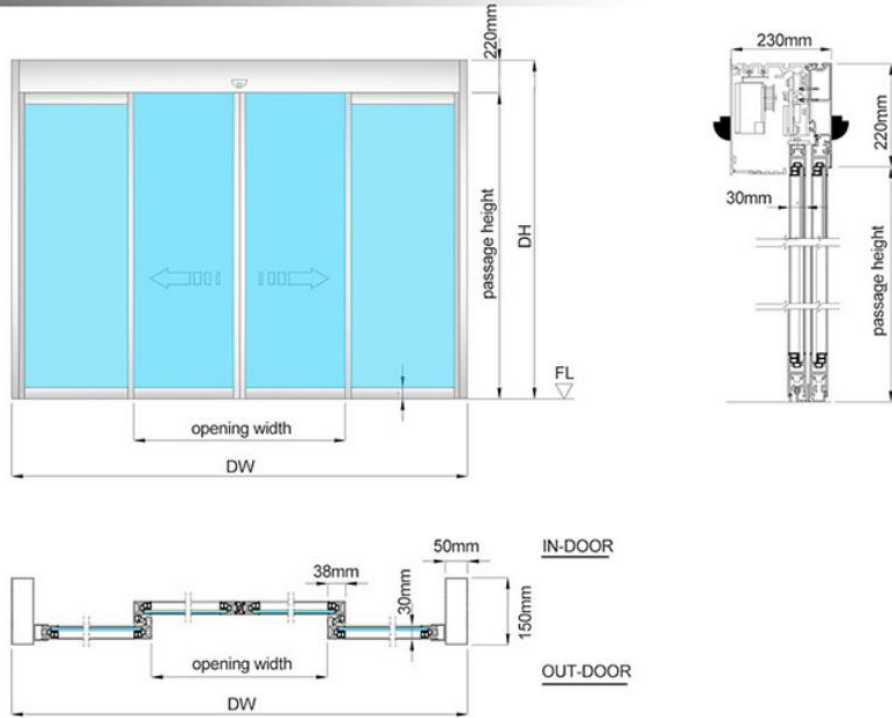

Automatic sliding door

<https://www.caesardoor.com/caesar-automatic-sliding-door>

About Dimensions

CAESAR DOOR CONTROL can always offer you complete automatic sliding doors solution. They are widely used for homes, hotels and restaurants, draught lobbies, hospital, car show rooms, banks, administration building, office building, public industrial buildings, airports, bus station and railway station.