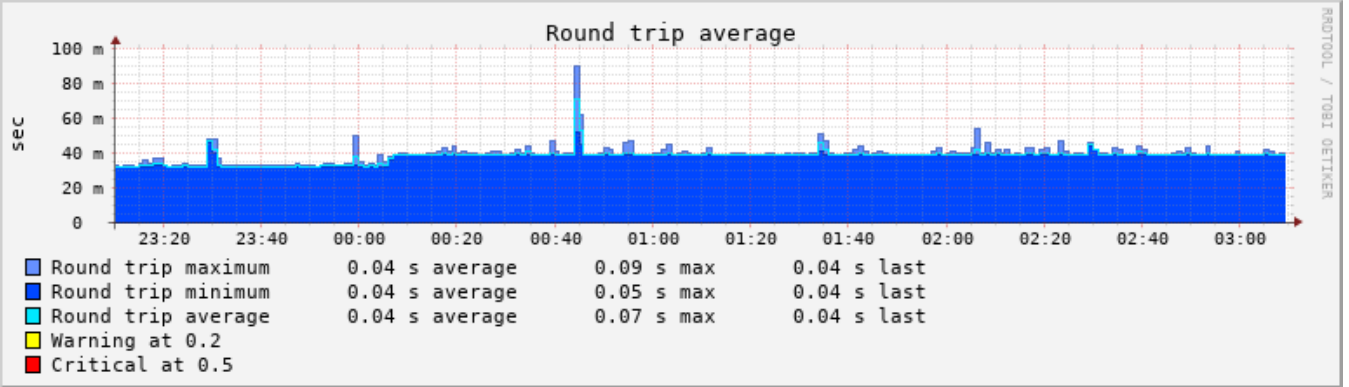

home01 -- Host Perfdata

4 Hours (20.05.20 23:10 - 21.05.20 3:10)

Datasource Round trip average

Datasource Packet loss

home01 -- Host Perfdata

25 Hours (20.05.20 2:10 - 21.05.20 3:10)

Datasource Round trip average

Datasource Packet loss

home01 -- Host Perfdata

One Week (13.05.20 20:10 - 21.05.20 3:10)

Datasource Round trip average

Datasource Packet loss

home01 -- Host Perfdata

One Month (19.04.20 3:10 - 21.05.20 3:10)

Datasource Round trip average

Datasource Packet loss

home01 -- Host Perfdata

One Year (07.05.19 3:10 - 21.05.20 3:10)

Datasource Round trip average

Datasource Packet loss