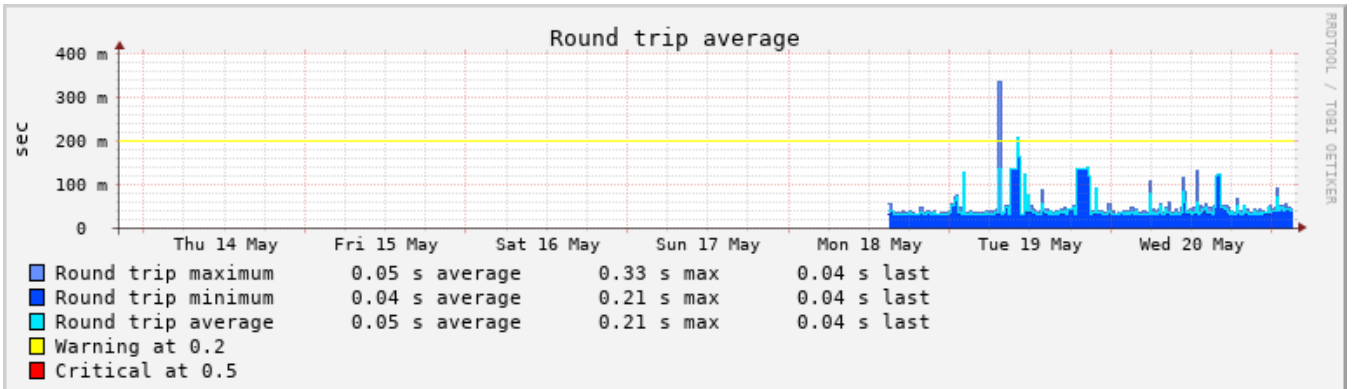

home01 -- Host Perfdata

4 Hours (20.05.20 23:10 - 21.05.20 3:10)

Datasource Round trip average

Datasource Packet loss

home01 -- Host Perfdata

25 Hours (20.05.20 2:10 - 21.05.20 3:10)

Datasource Round trip average

Datasource Packet loss

home01 -- Host Perfdata

One Week (13.05.20 20:10 - 21.05.20 3:10)

Datasource Round trip average

Datasource Packet loss

home01 -- Host Perfdata

One Month (19.04.20 3:10 - 21.05.20 3:10)

Datasource Round trip average

Datasource Packet loss

home01 -- Host Perfdata

One Year (07.05.19 3:10 - 21.05.20 3:10)

Datasource Round trip average

Datasource Packet loss