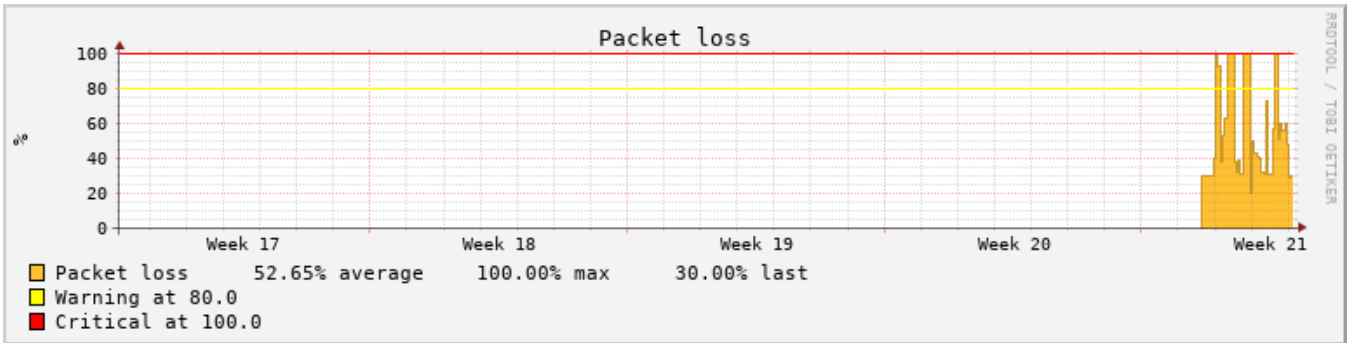

home01 -- Host Perfdata

4 Hours (20.05.20 23:10 - 21.05.20 3:10)

Datasource Round trip average

Datasource Packet loss

home01 -- Host Perfdata

25 Hours (20.05.20 2:10 - 21.05.20 3:10)

Datasource Round trip average

Datasource Packet loss

home01 -- Host Perfdata

One Week (13.05.20 20:10 - 21.05.20 3:10)

Datasource Round trip average

Datasource Packet loss

home01 -- Host Perfdata

One Month (19.04.20 3:10 - 21.05.20 3:10)

Datasource Round trip average

Datasource Packet loss

home01 -- Host Perfdata

One Year (07.05.19 3:10 - 21.05.20 3:10)

Datasource Round trip average

Datasource Packet loss