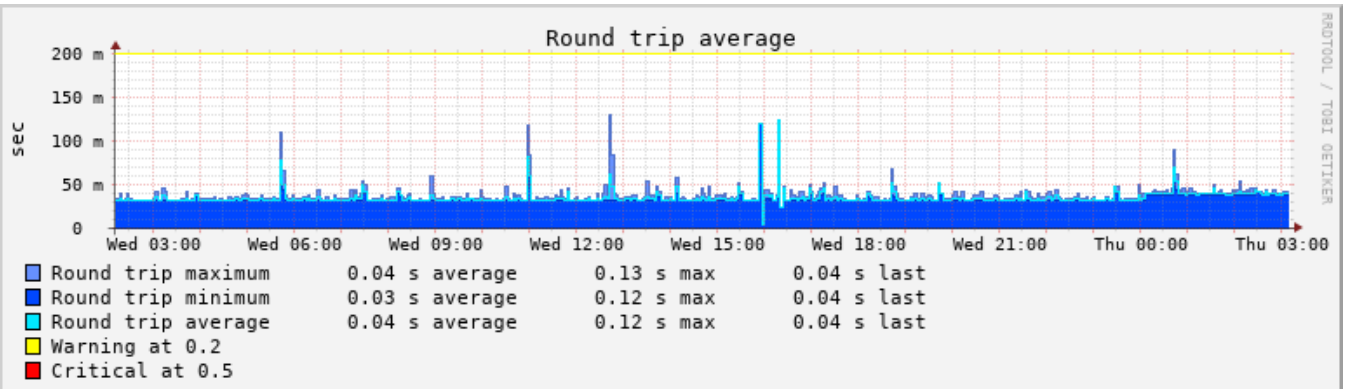

home01 -- Host Perfdata

4 Hours (20.05.20 23:10 - 21.05.20 3:10)

Datasource Round trip average

Datasource Packet loss

home01 -- Host Perfdata

25 Hours (20.05.20 2:10 - 21.05.20 3:10)

Datasource Round trip average

Datasource Packet loss

home01 -- Host Perfdata

One Week (13.05.20 20:10 - 21.05.20 3:10)

Datasource Round trip average

Datasource Packet loss

home01 -- Host Perfdata

One Month (19.04.20 3:10 - 21.05.20 3:10)

Datasource Round trip average

Datasource Packet loss

home01 -- Host Perfdata

One Year (07.05.19 3:10 - 21.05.20 3:10)

Datasource Round trip average

Datasource Packet loss