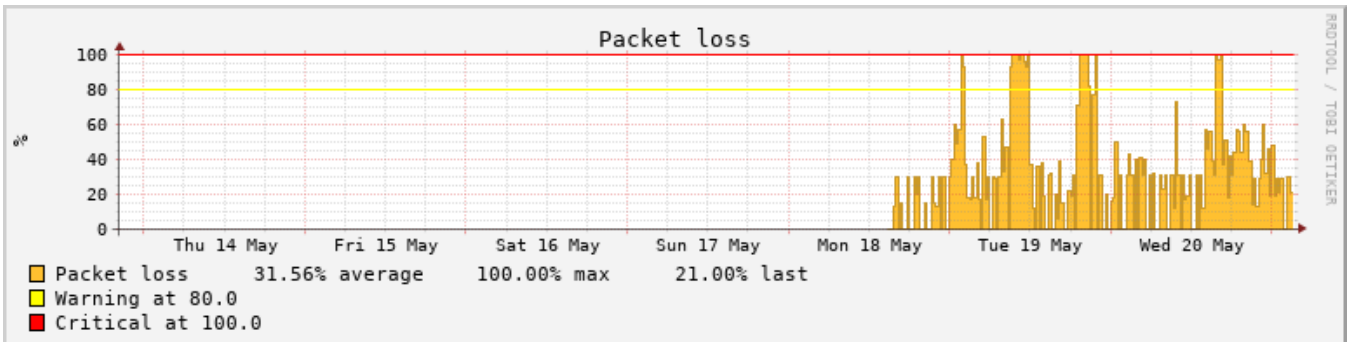

home01 -- Host Perfdata

4 Hours (20.05.20 23:10 - 21.05.20 3:10)

Datasource Round trip average

Datasource Packet loss

home01 -- Host Perfdata

25 Hours (20.05.20 2:10 - 21.05.20 3:10)

Datasource Round trip average

Datasource Packet loss

home01 -- Host Perfdata

One Week (13.05.20 20:10 - 21.05.20 3:10)

Datasource Round trip average

Datasource Packet loss

home01 -- Host Perfdata

One Month (19.04.20 3:10 - 21.05.20 3:10)

Datasource Round trip average

Datasource Packet loss

home01 -- Host Perfdata

One Year (07.05.19 3:10 - 21.05.20 3:10)

Datasource Round trip average

Datasource Packet loss