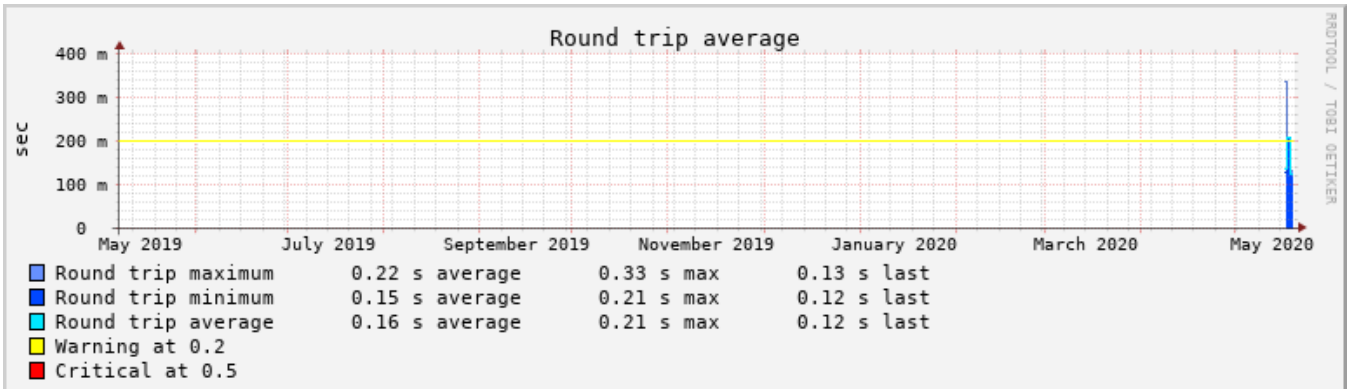

Datasource Round trip average

Datasource Packet loss

home01 -- Host Perfdata

One Year (07.05.19 3:10 - 21.05.20 3:10)

Datasource Round trip average

Datasource Packet loss