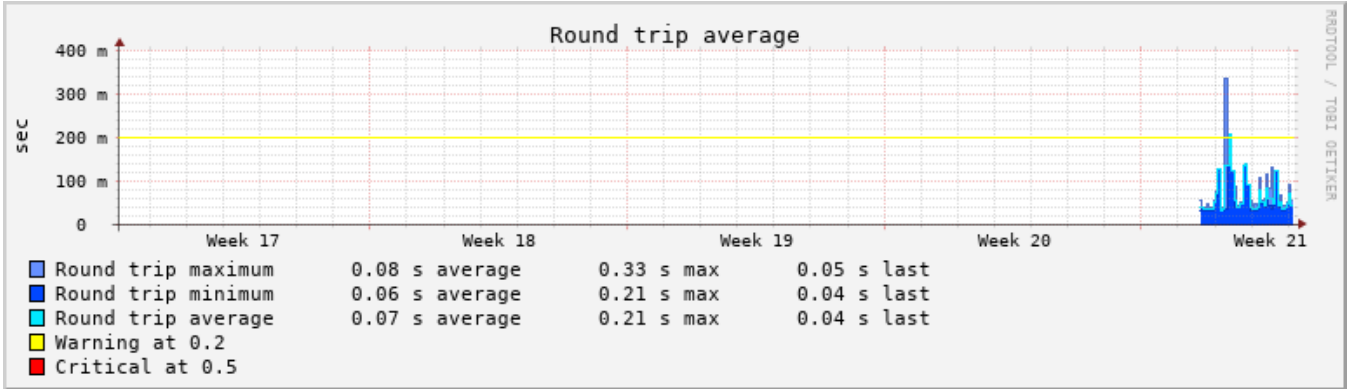

home01 -- Host Perfdata

4 Hours (20.05.20 23:10 - 21.05.20 3:10)

Datasource Round trip average

Datasource Packet loss

home01 -- Host Perfdata

25 Hours (20.05.20 2:10 - 21.05.20 3:10)

Datasource Round trip average

Datasource Packet loss

home01 -- Host Perfdata

One Week (13.05.20 20:10 - 21.05.20 3:10)

Datasource Round trip average

Datasource Packet loss

home01 -- Host Perfdata

One Month (19.04.20 3:10 - 21.05.20 3:10)

Datasource Round trip average

Datasource Packet loss

home01 -- Host Perfdata

One Year (07.05.19 3:10 - 21.05.20 3:10)

Datasource Round trip average

Datasource Packet loss