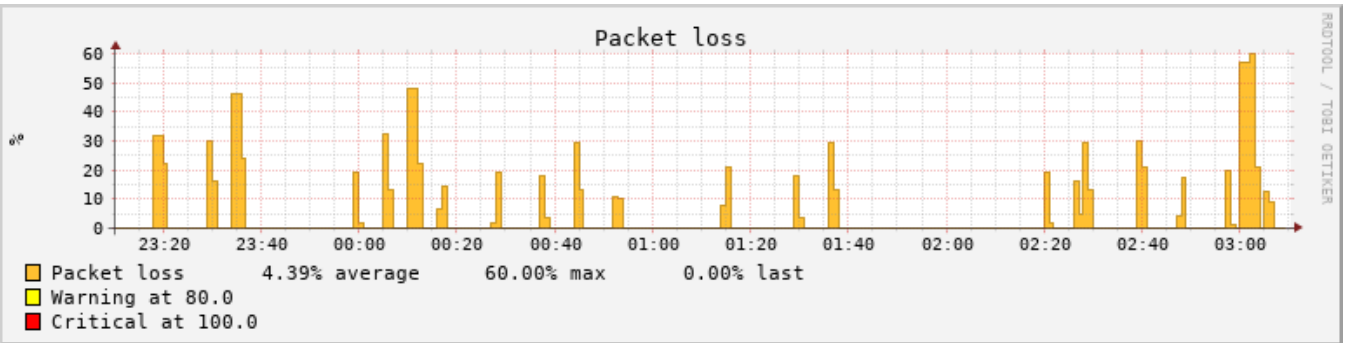

home01 -- Host Perfdata

4 Hours (20.05.20 23:10 - 21.05.20 3:10)

Datasource Round trip average

Datasource Packet loss

home01 -- Host Perfdata

25 Hours (20.05.20 2:10 - 21.05.20 3:10)

Datasource Round trip average

Datasource Packet loss

home01 -- Host Perfdata

One Week (13.05.20 20:10 - 21.05.20 3:10)

Datasource Round trip average

Datasource Packet loss

home01 -- Host Perfdata

One Month (19.04.20 3:10 - 21.05.20 3:10)

Datasource Round trip average

Datasource Packet loss

home01 -- Host Perfdata

One Year (07.05.19 3:10 - 21.05.20 3:10)

Datasource Round trip average

Datasource Packet loss