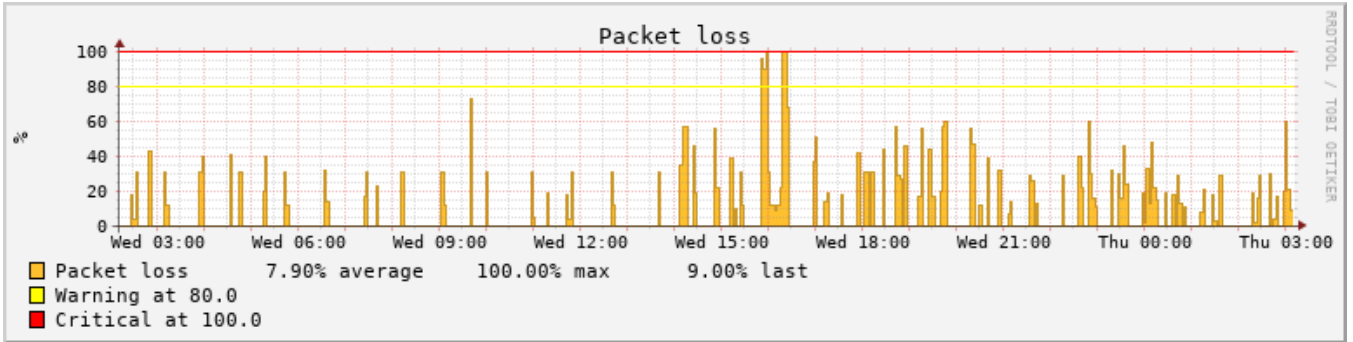

home01 -- Host Perfdata

4 Hours (20.05.20 23:10 - 21.05.20 3:10)

Datasource Round trip average

Datasource Packet loss

home01 -- Host Perfdata

25 Hours (20.05.20 2:10 - 21.05.20 3:10)

Datasource Round trip average

Datasource Packet loss

home01 -- Host Perfdata

One Week (13.05.20 20:10 - 21.05.20 3:10)

Datasource Round trip average

Datasource Packet loss

home01 -- Host Perfdata

One Month (19.04.20 3:10 - 21.05.20 3:10)

Datasource Round trip average

Datasource Packet loss

home01 -- Host Perfdata

One Year (07.05.19 3:10 - 21.05.20 3:10)

Datasource Round trip average

Datasource Packet loss