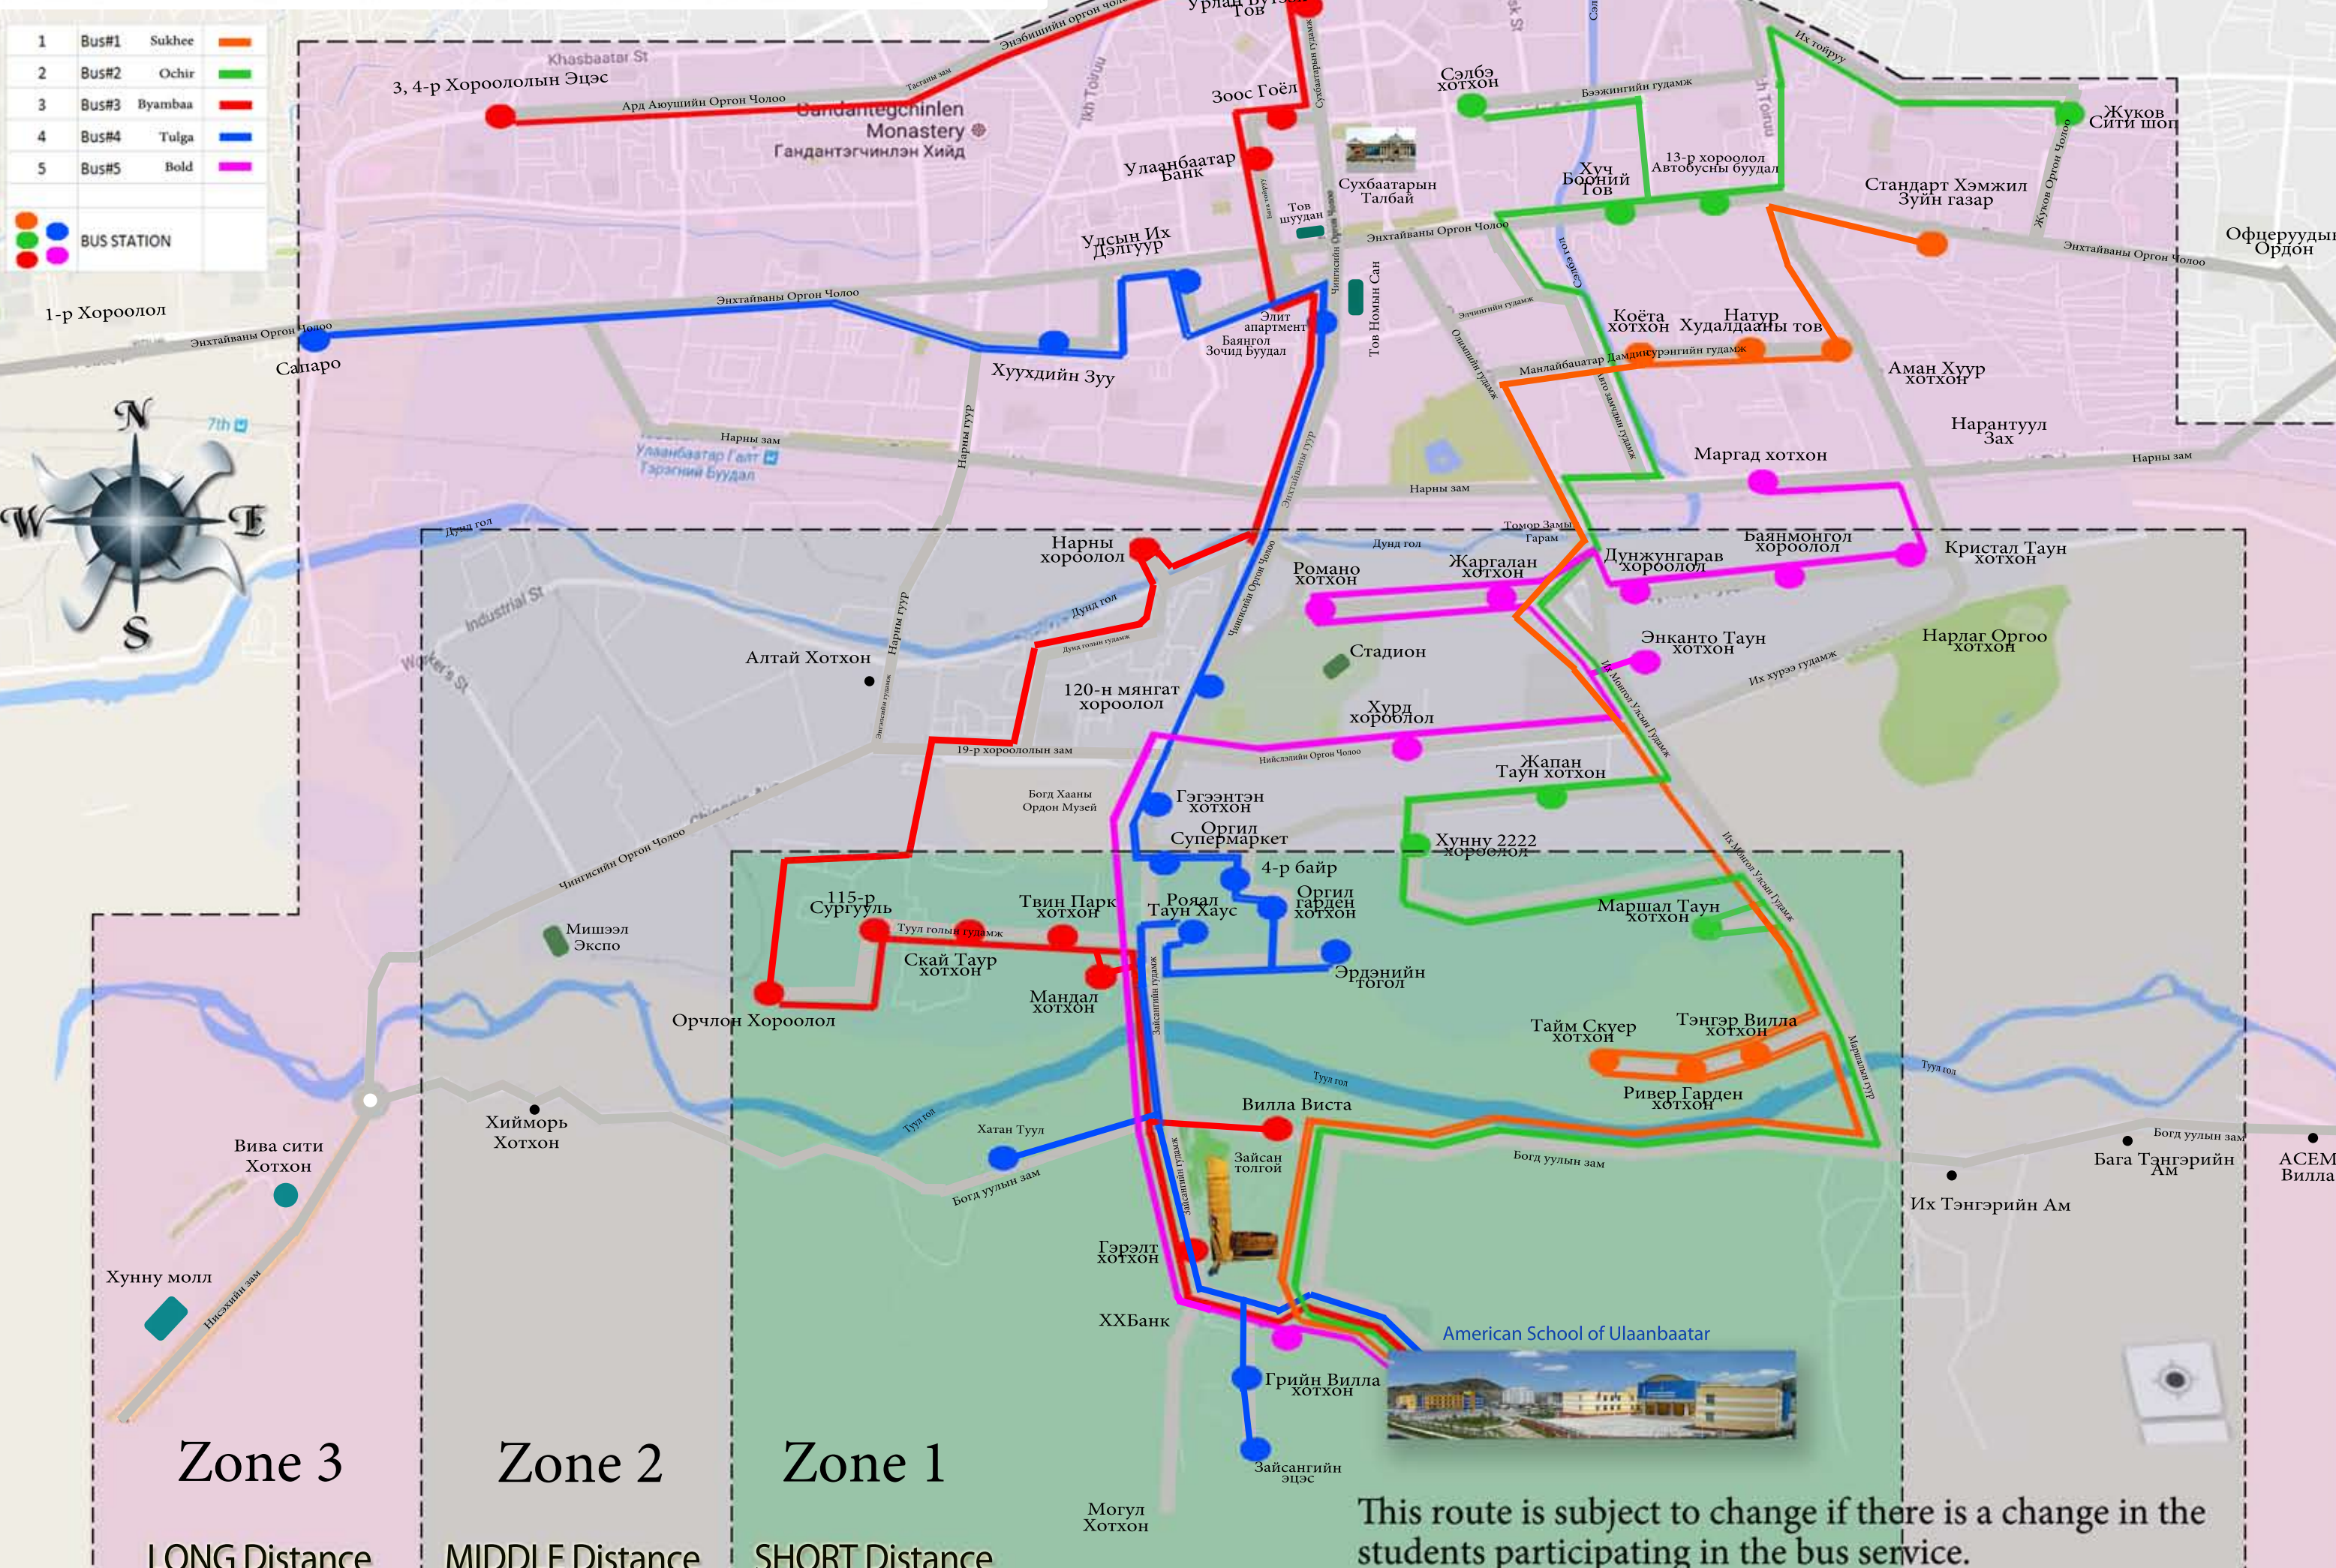

ASU The School Bus Routes 2017-2018

1	Bus#1	Sukhee	
2	Bus#2	Ochir	
3	Bus#3	Byambaa	
4	Bus#4	Tulga	
5	Bus#5	Bold	

Zone 3

Zone 2

Zone 1

LONG Distance

MIDDLE Distance

SHORT Distance

This route is subject to change if there is a change in the students participating in the bus service.