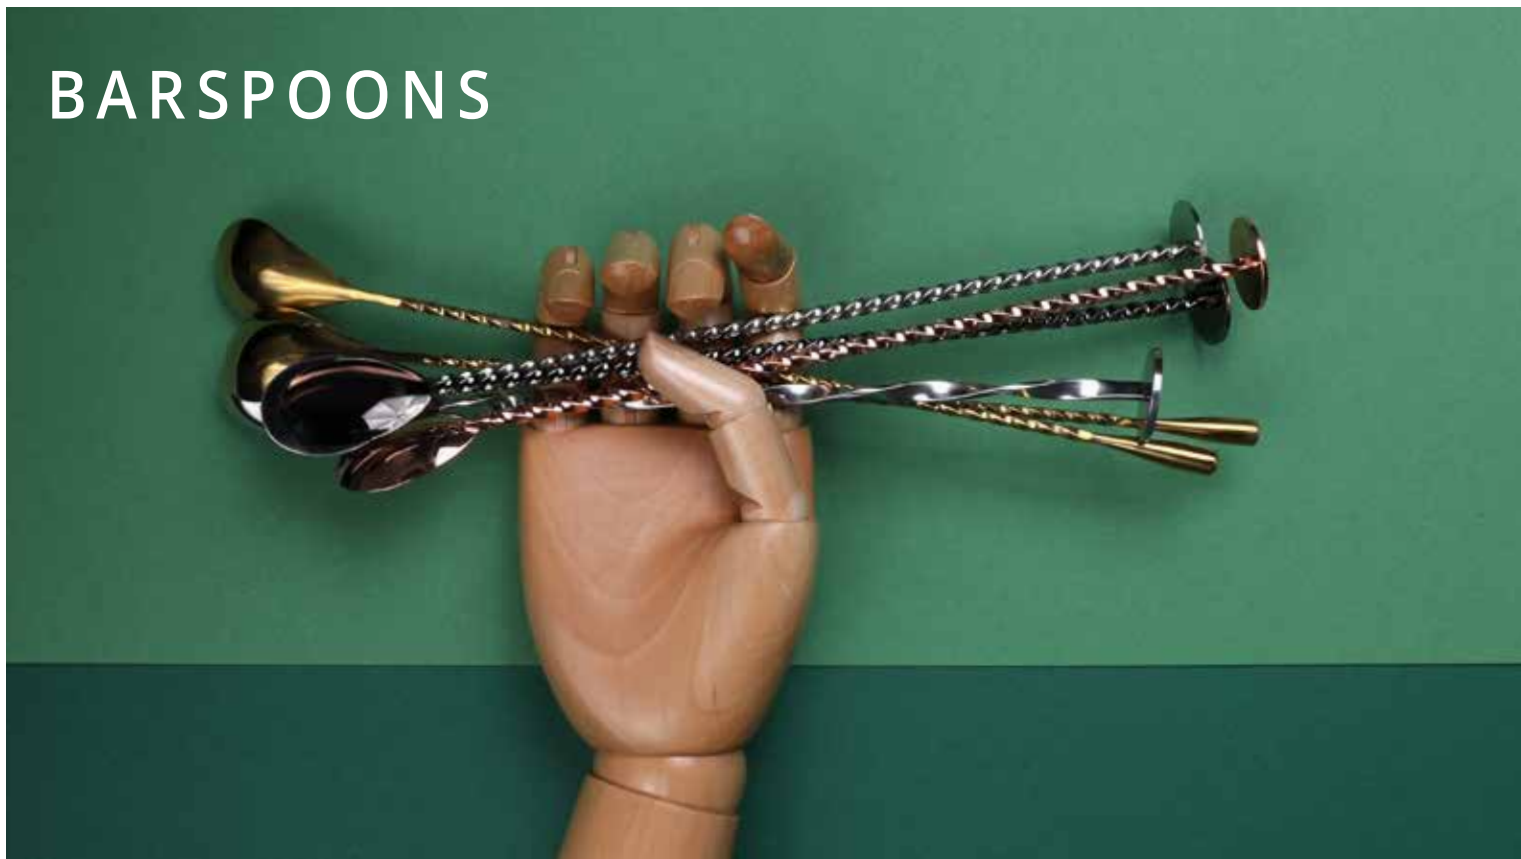

BAR SPOONS

Bar Supplies – Barspoons