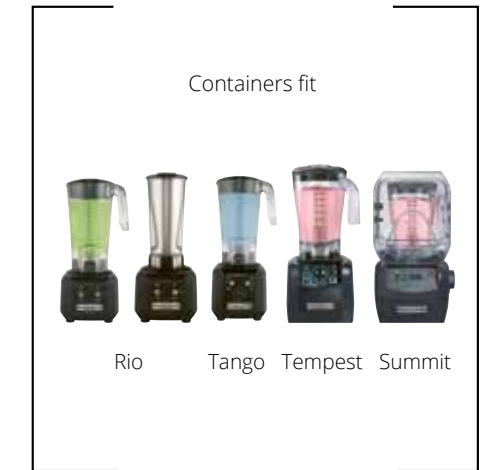

Immersion Mixer, CE
175 Watt
HMI200-CE

Rio Tango Tempest Summit