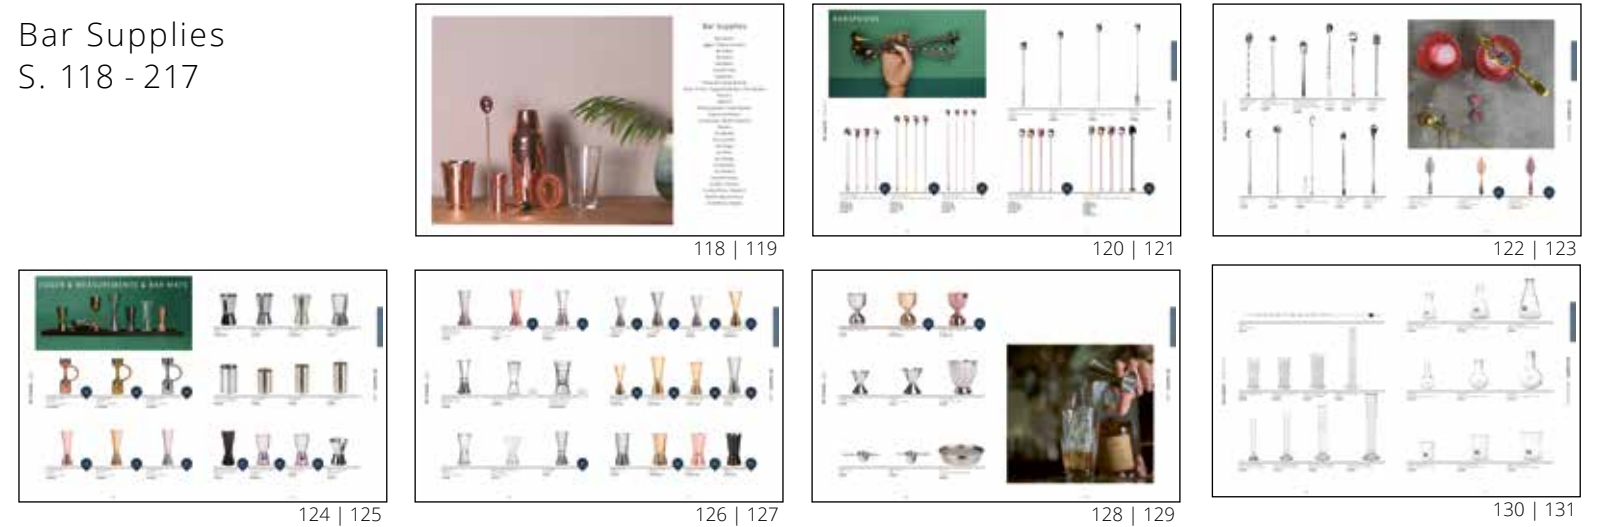

Bar Supplies S. 118 - 217