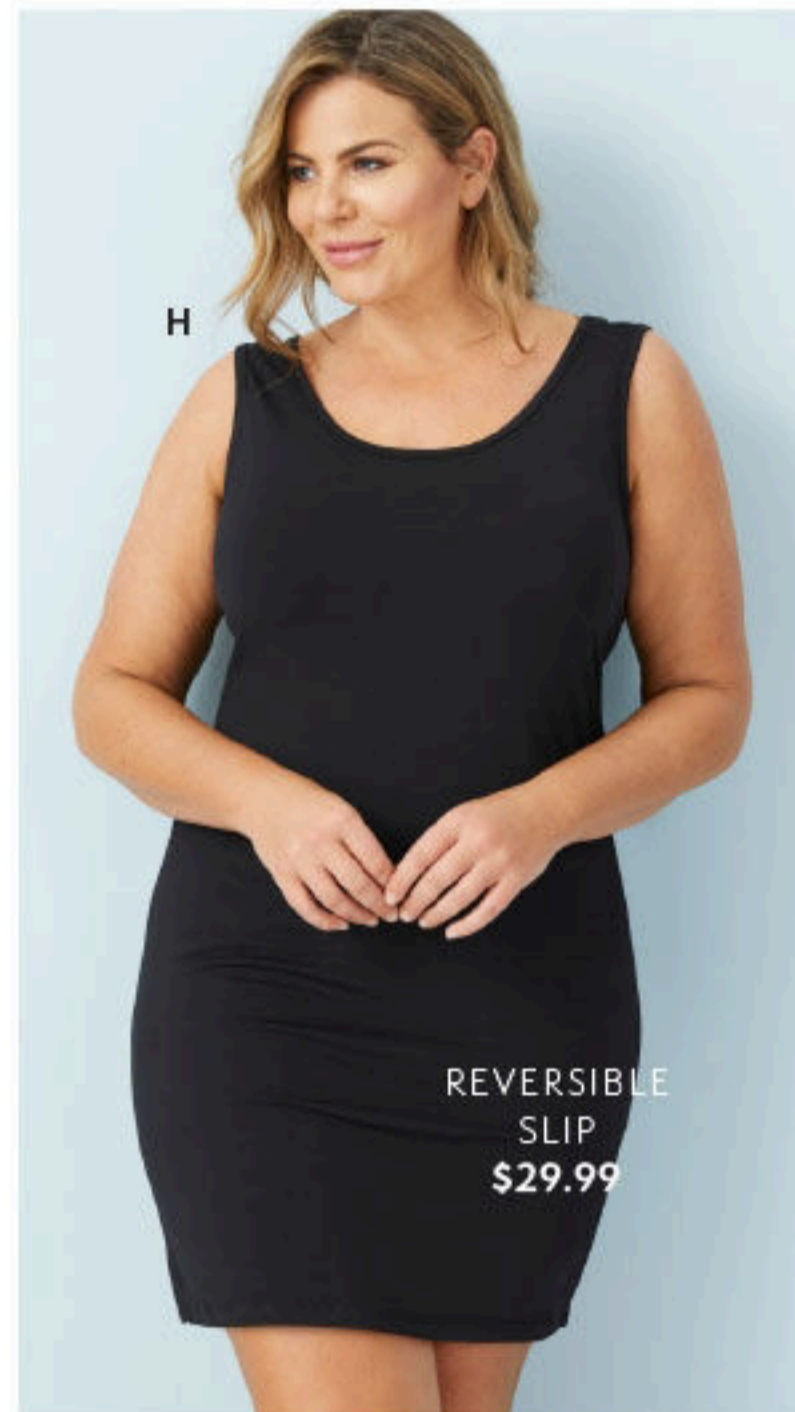

H

REVERSIBLE
SLIP
$29.99