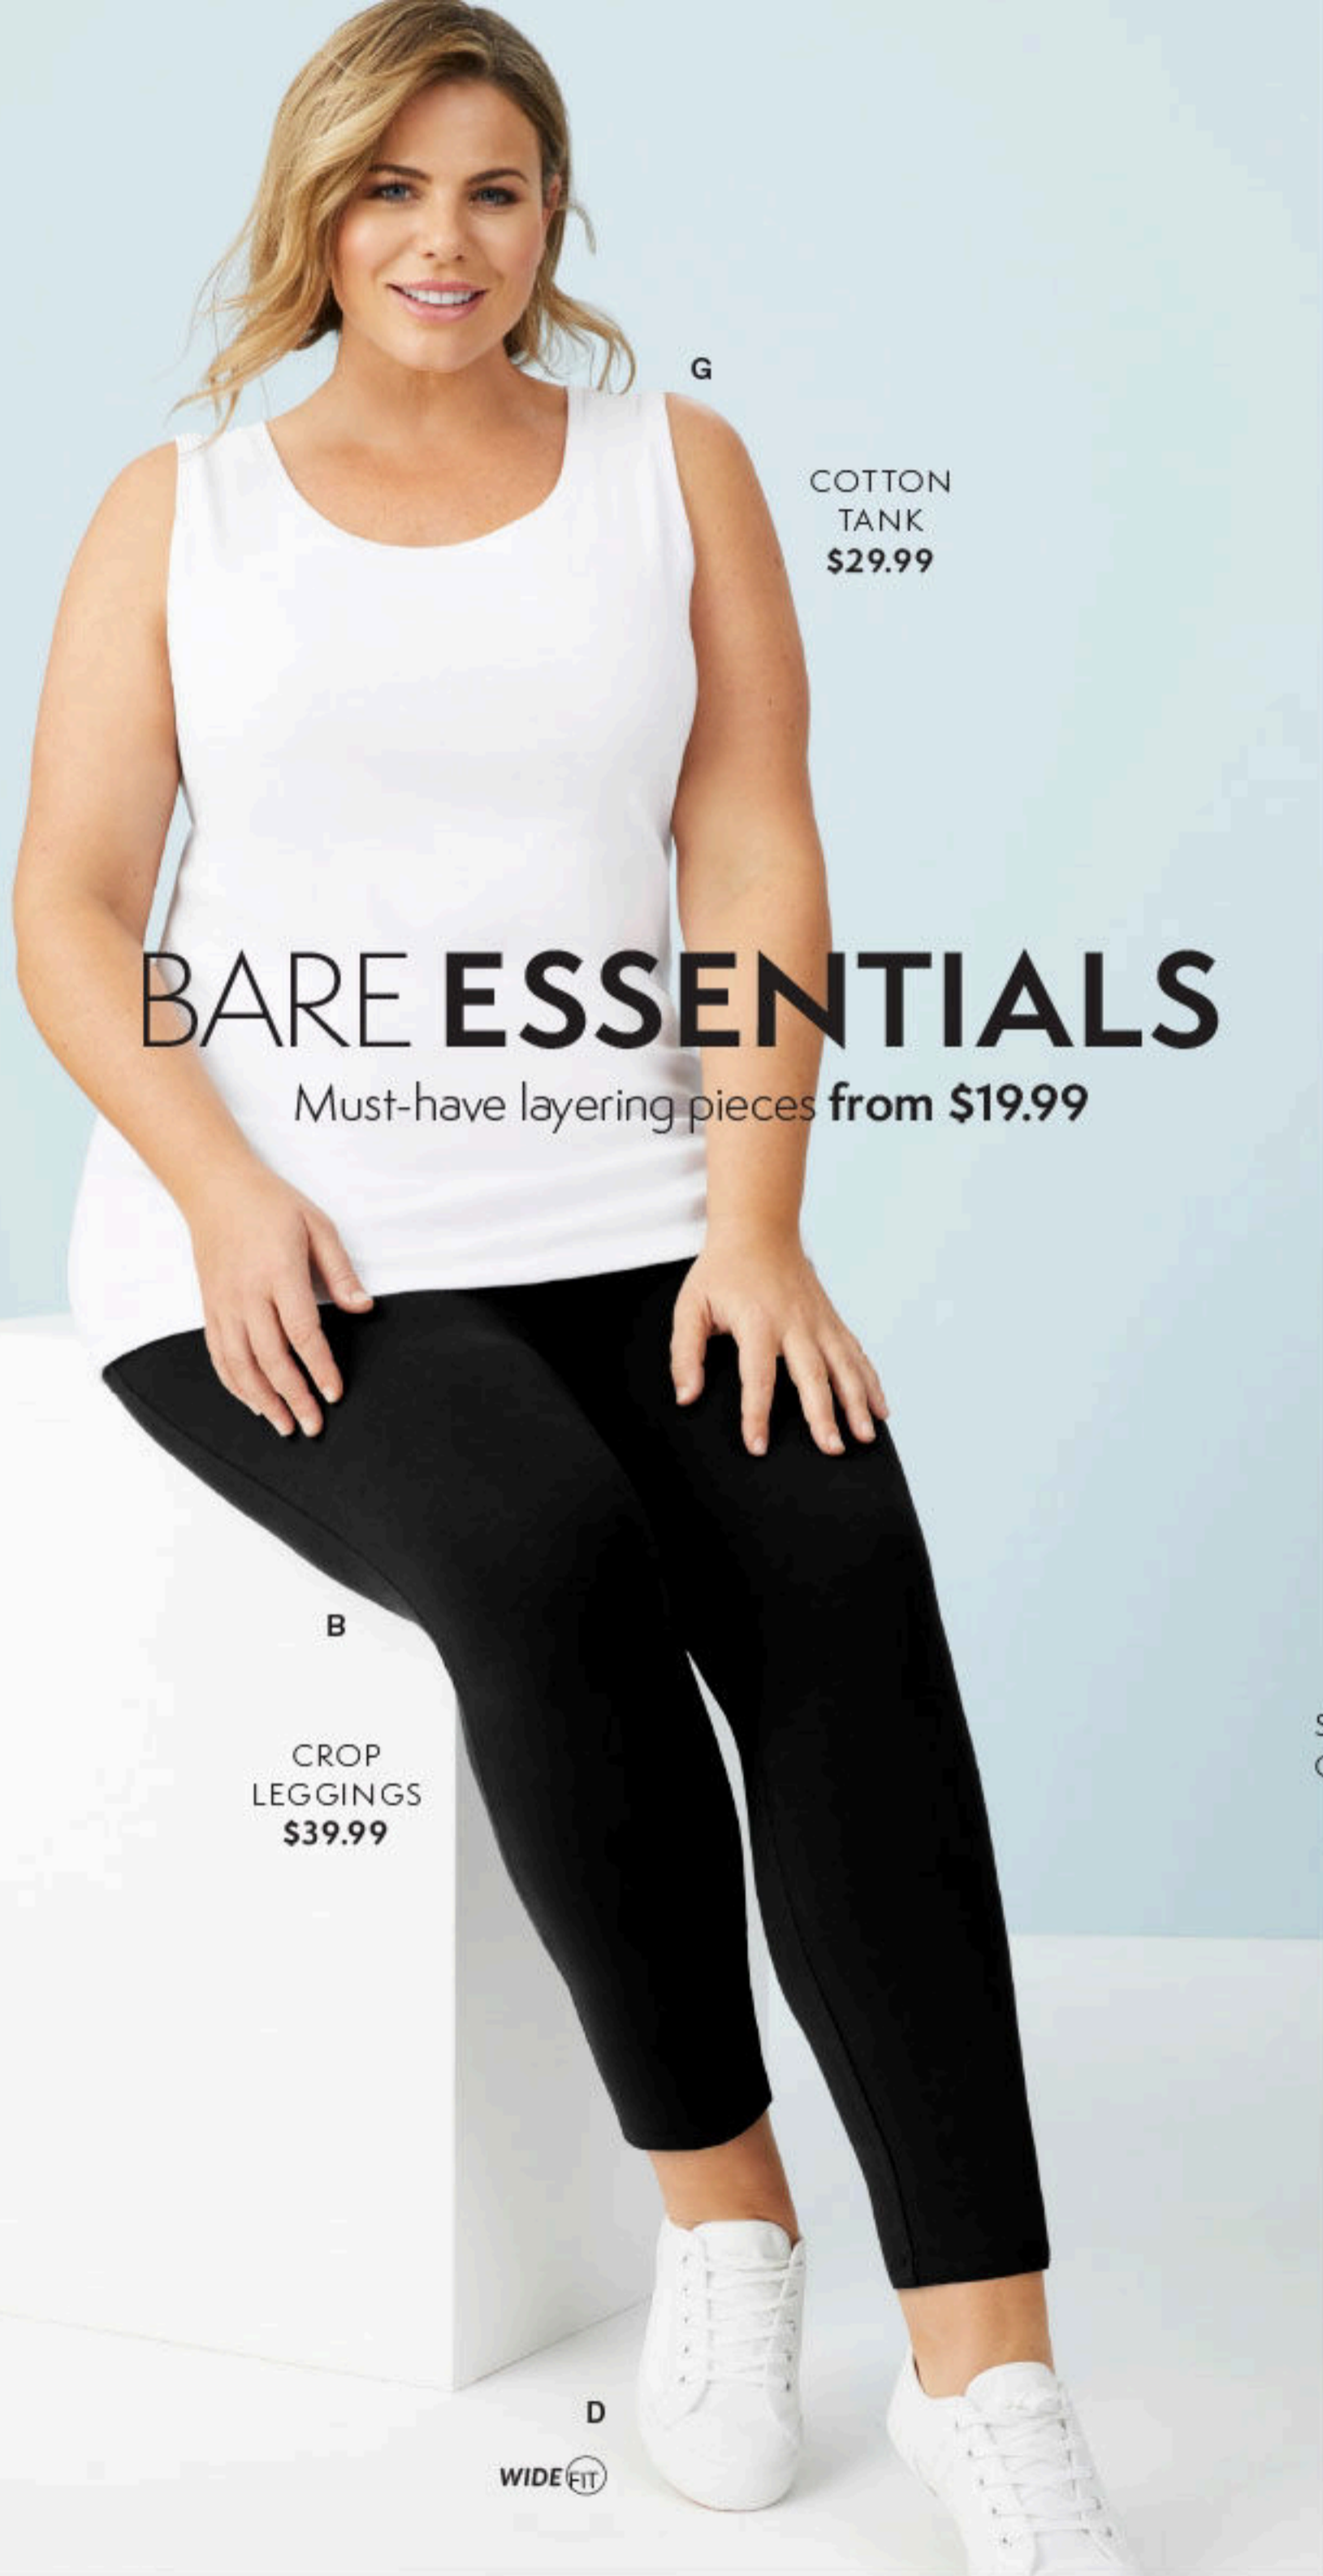

G

COTTON
TANK
$29.99

BARE ESSENTIALS

Must-have layering pieces from $19.99

B

CROP
LEGGINGS
$39.99

D

WIDE FIT