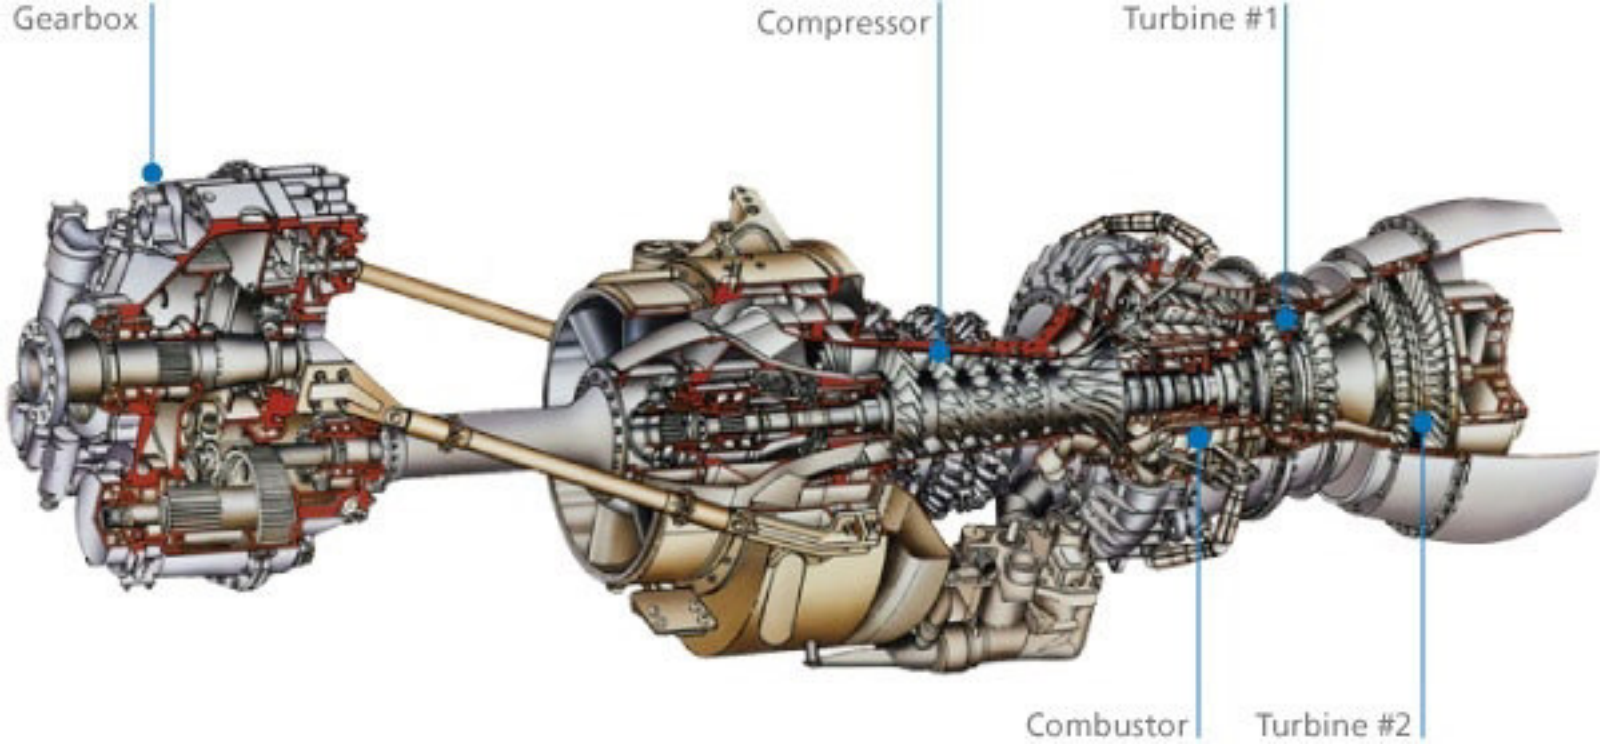

THE SPACE SHUTTLE SYSTEM
NASA

MTU
New Engines

SAFRAN

EADS

EADS

MTU
Aero Engines

75
YEARS

15% Fuel Burn

EC-402

AIRBUS

LIEBHERR

←DV SP0001M71CA4021000N-5 CMU 2900

←DV

SP0001M71CA4021000N-5 CMU 2900

M71CA4021000