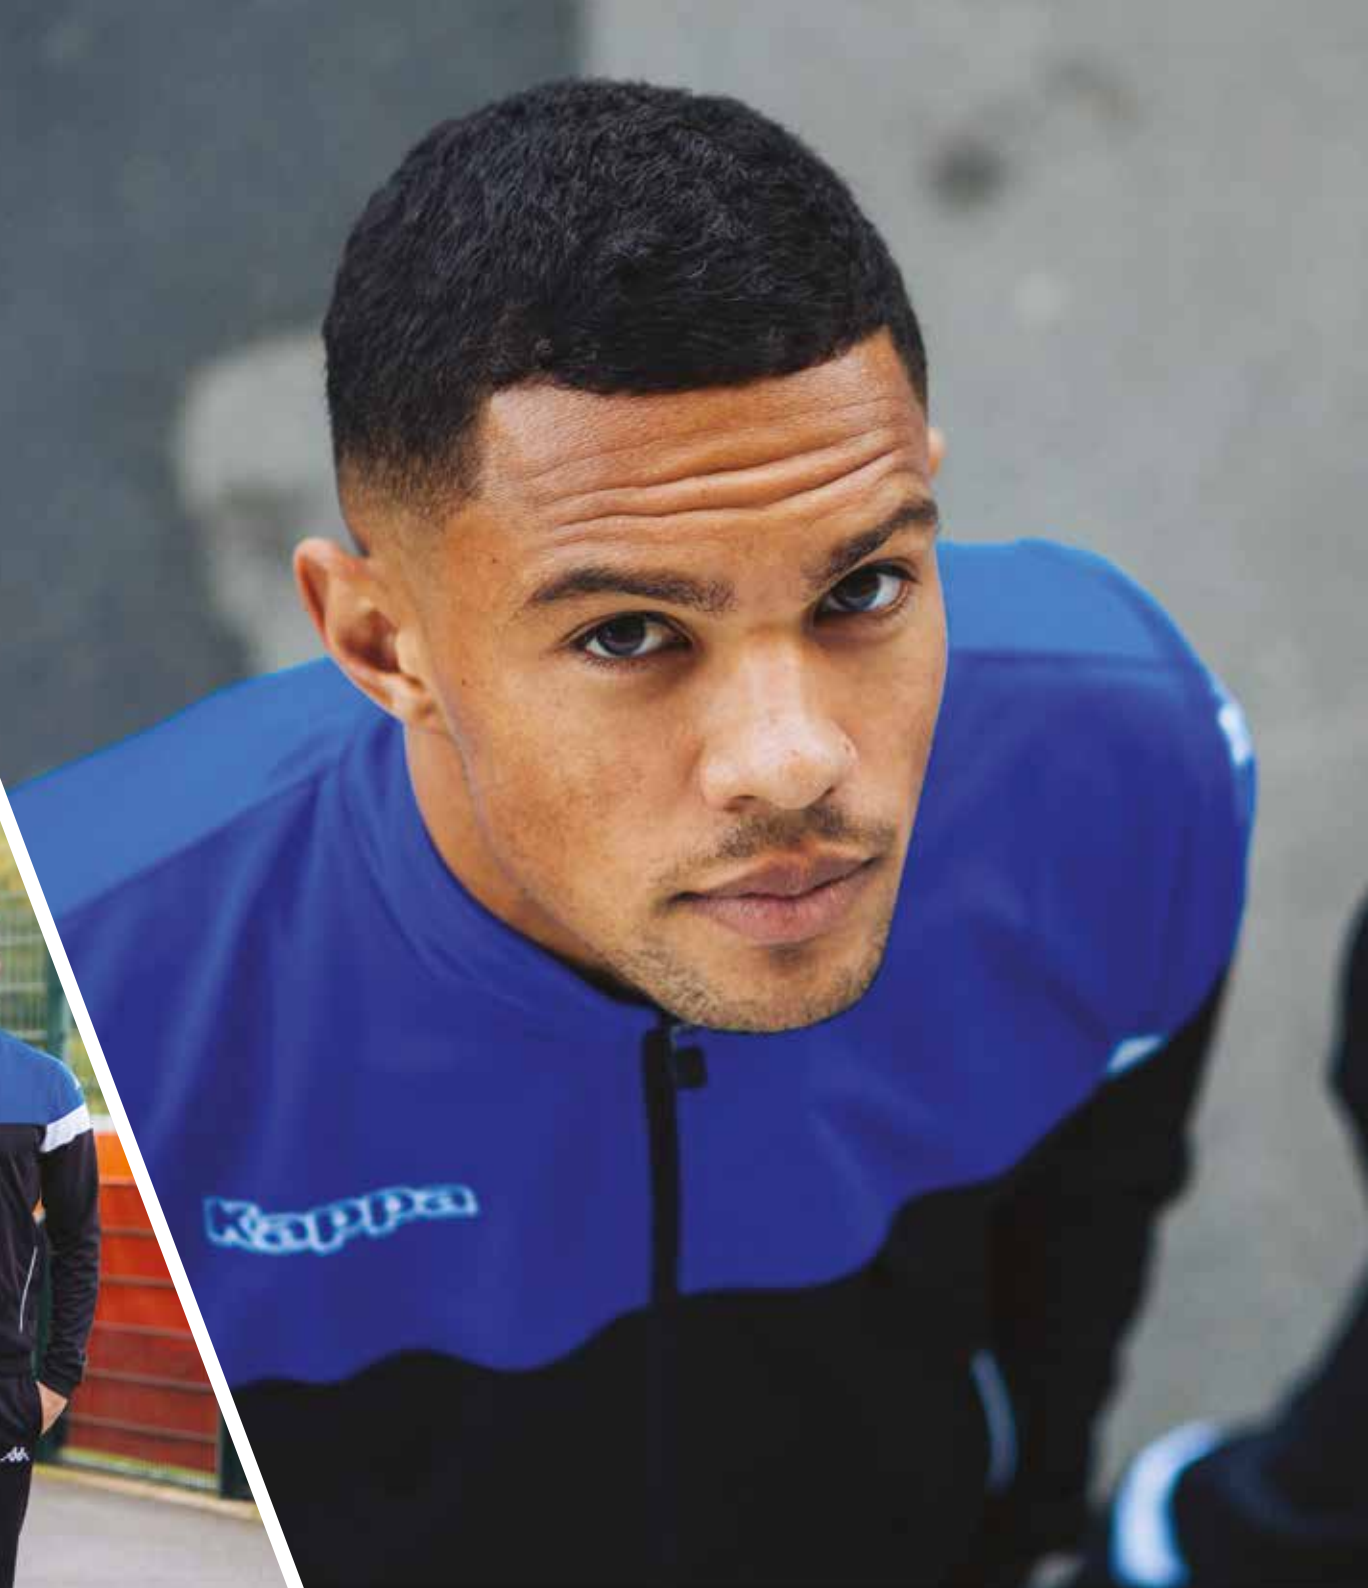

952
BLACK /
BLUE NAUTIC / WHITE

953
BLACK /
YELLOW / WHITE