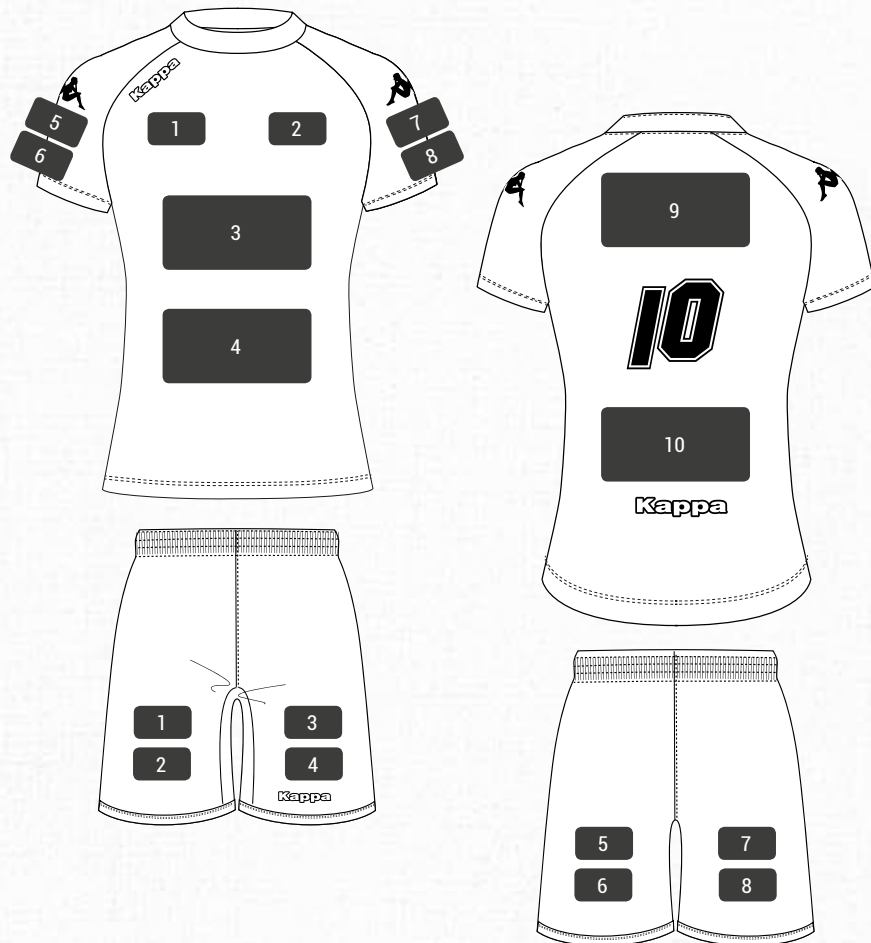

SUBLIMATION CREATIVE FORM 2/2

DATE:

DISCOUNT:

ORDER

MANDATORY: IN ORDER TO BE ABLE TO DESIGN YOUR KIT, WE REQUIRE THE SPONSORS LOGOS IN HIGH RESOLUTION, IDEALLY IN ILLUSTRATOR OR VECTOR FORMAT.

JERSEY SPONSORS

1	.....	6	.....
2	.....	7	.....
3	.....	8	.....
4	.....	9	.....
5	.....	10	.....

SHORT SPONSORS

1	.....	5	.....
2	.....	6	.....
3	.....	7	.....
4	.....	8	.....