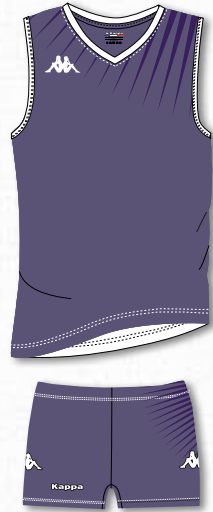

LEDA

WOMAN JERSEY

92 % PES, 8 % EA, 195 gr/m²
XS to 6XL

KVBM05F
SLEEVELESS