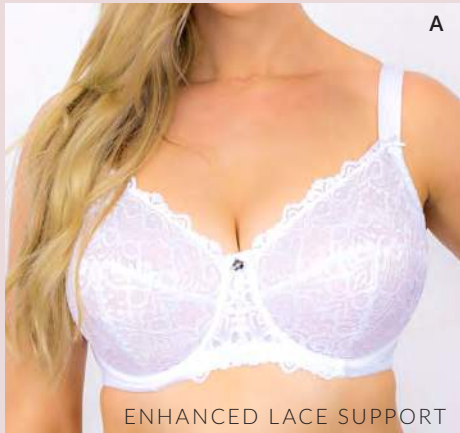

intimates collection

A. ROSE & THORNE ENHANCED SUPPORT LACE BRA

Polyamide/elastane. Adjustable hook and eye closure. Underwired. Wide adjustable straps. Cami-style back. No padding. Black, White 12-14E, F, G; 16F, G; 18E, F, G; 20D, DD, E. **Style 20SN 230676** Was $45, now $29

B. ROSE & THORNE EN FORME BRA

Polyamide/elastane. Adjustable hook and eye closure. Underwired. Wide adjustable straps. Cami-style back. No padding. Leaf Floral 12D, DD, E, F, G; 14DD, E, F, G; 16C, D, DD, E; 18C, D, DD, E, F; 20C, D, E, G; 22D, E; 24E. **Style 20SN 230723** $45

C. ROSE & THORNE MIDI BRIEF Polyamide/elastane.

Mid rise short. Leaf Floral S, M, L, XL, XXL. **Style 20SN 230755** $15