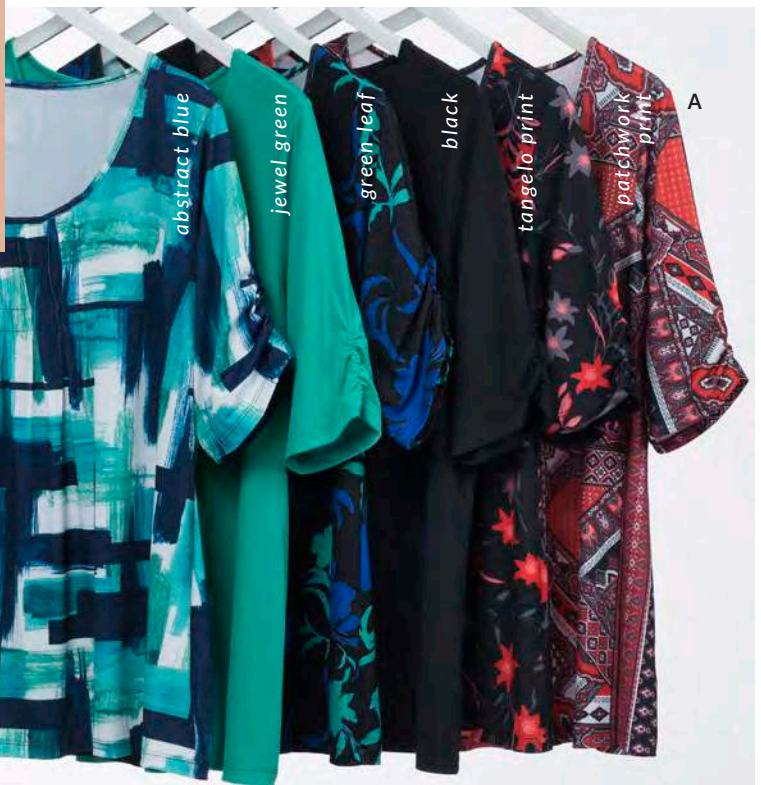

A

A. SARA SCOOP NECK TEE

Polyester/elastane. Scoop neck. Short sleeves. Gather detail to cuffs. Pintuck and pleat detailing through centre front. Dry knit fabric. Abstract Blue, Emerald, Green Leaf, Jewel Green, Mosaic, Patchwork Print, Sage Green/Dusky Pink, Tangelo Print 1X, 2X, 3X, 4X. Black 1X, 2X. Cerise Print, Teal Print, White 1X, 2X, 3X. Black Mosaic 4X.

Style 20SN 126947

$59.99 or buy more and save*

B. SARA WORKWEAR SKIRT

Polyester/viscose/elastane. Elasticated waistband. Centre back split. Black, Navy 14, 16, 18, 20, 22, 24, 26, 28.

Style 20SN 161128

$69.99 or buy more and save*

Footwear and accessories not available unless stated.

*Buy any Sara style across pages 30-31 and get a 2nd style half price, offer applies to styles 126947, 161128, 161129, 234329, and 223853 only. Discount will be applied to lowest price item. Offer available until 17/03/20, while stocks last. Styles must be purchased together in one transaction.