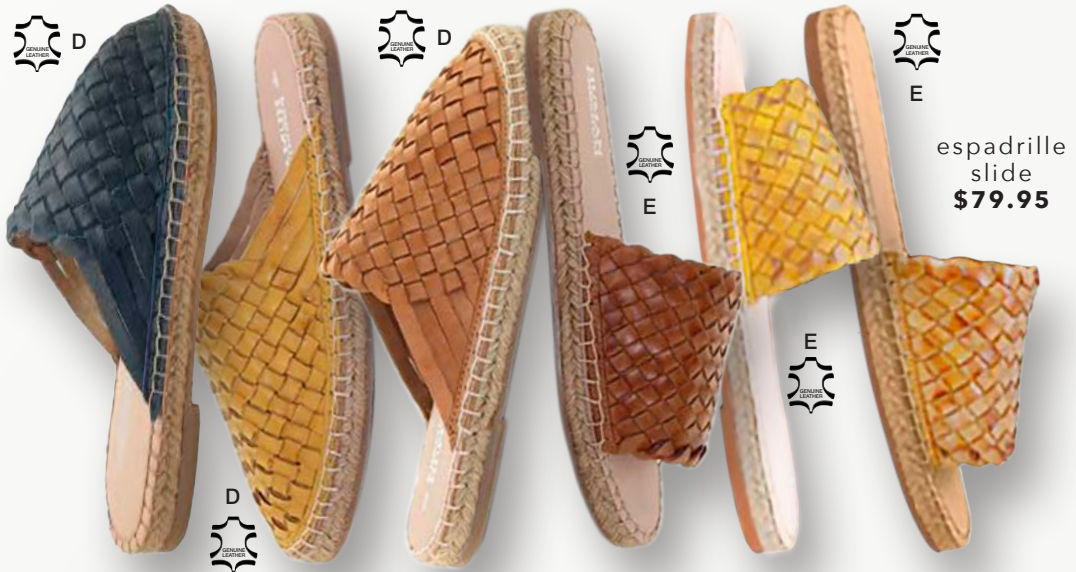

SLIDE INTO SUNKISSED STYLE leather flats from $79.95

D. HUMAN PREMIUM COLETTE ESPADRILLE MULE Leather upper. Synthetic lining and sole. Heel height 1.5cm. Mustard, Navy, Tan 6, 7, 8, 9, 10. Style 20SN 248631 $79.95

E. HUMAN PREMIUM CHRISSY ESPADRILLE SLIDE Leather upper. Synthetic lining and sole. Heel height 1.5cm. Mustard, Natural, Tan 6, 7, 8, 9, 10. Style 20SN 248633 $79.95

F. OMBRE SCARF 100% polyester. 170 x 50cm. Raw short edge. Peach. Style 20SN 240658 $29.99

G. MINIMALIST LEATHER CROSSBODY BAG 100% leather. 100% polyester lining. 20 x 15cm. Zip closure. Fully lined. Apricot, Black, Cream, Lemon. Style 20SN 241669 $49.99

espadrille slide $79.95