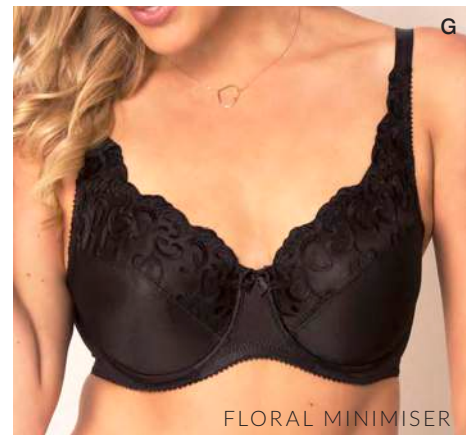

SHAPE SENSATION MINIMISER

SHAPE SENSATION MINIMISER

FLORAL MINIMISER

ENDLESS COMFORT

ENDLESS COMFORT

FLORAL MINIMISER

**D. PLAYTEX ULTIMATE LIFT AND SUPPORT**

**WIREFREE BRA** Nylon/elastane. Lift panels. Cushioned straps. Seamfree cups. White 12B, E; 14D; 16C, DD; 18C, D; 20B, C, D, DD, E; 22C, DD, E; 24DD. Grey 14B, C, D; 16-18B, C, D, DD, E; 20-22C, D, DD, E. Sandshell 14B; 18C, D, DD; 20D, DD; 24DD, E. Plum 14B, C; 16-18D, DD; 20C, D, DD, E; 22C, D, DD. Plum Purple 14C, D; 16-18B, C, D, DD, E; 20-22C, D, DD, E. Nude 14C, D; 16C, E; 18B, C, D, DD; 20B, D, DD; 22DD; 24DD, E. Black 14D; 16C, DD; 18B, D, DD, E; 20C, DD, E; 22C, D, DD, E. **Style 20SN 151000 \$54.95**