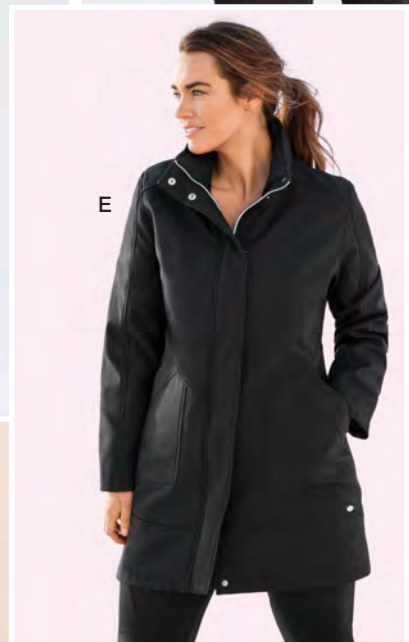

F. FLORAL SCARF 100% polyester.
170 x 50cm. Raw short edge.
Pink Floral. Style 20SN 240659 $29.99

**G. ISOBAR ACTIVE PLUS YOGA
PANTS** Polyester/elastane. Turned-down
waistband. Four-way stretch fabric.
Black 1X, 2X, 3X.
Style 20SN 213422 $79.99