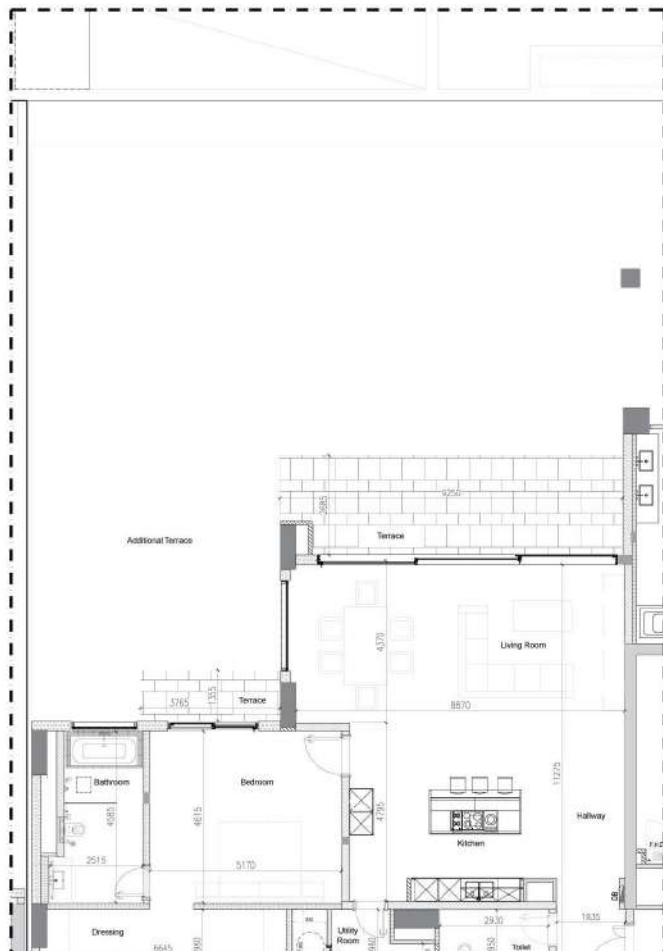

UNIT CODE

S A 01 2 2

albarari

SEVENTH
HEAVEN
THE SIGNATURE COLLECTION