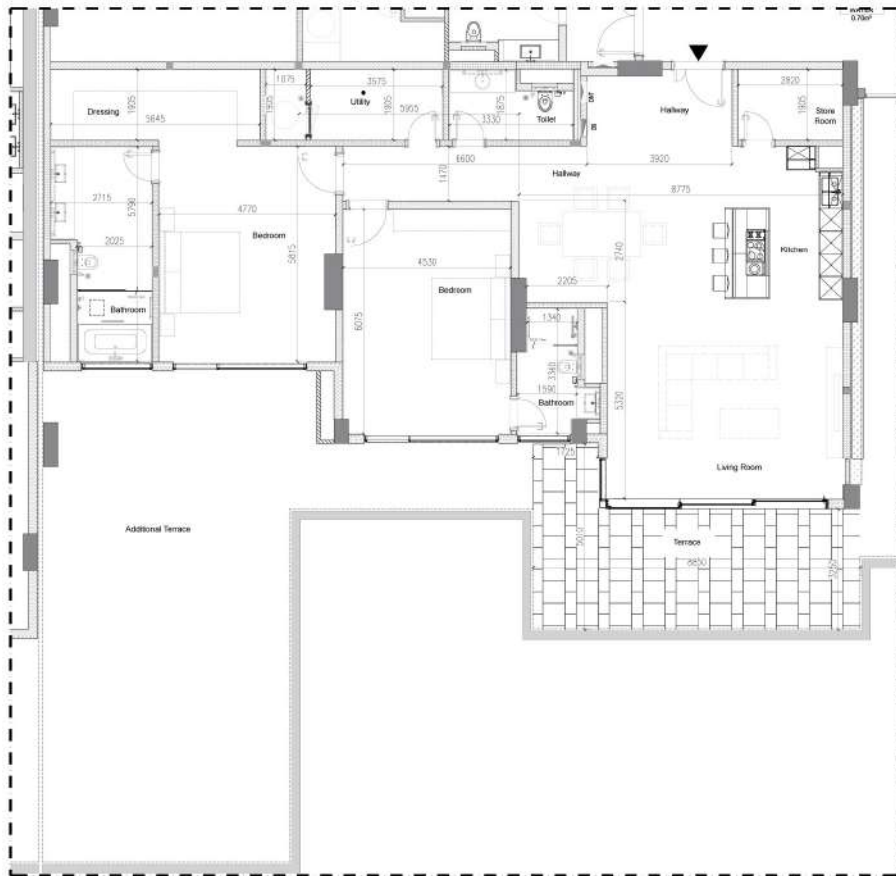

UNIT CODE

S A 01 2 1

albarari

SEVENTH HEAVEN
THE SIGNATURE COLLECTION