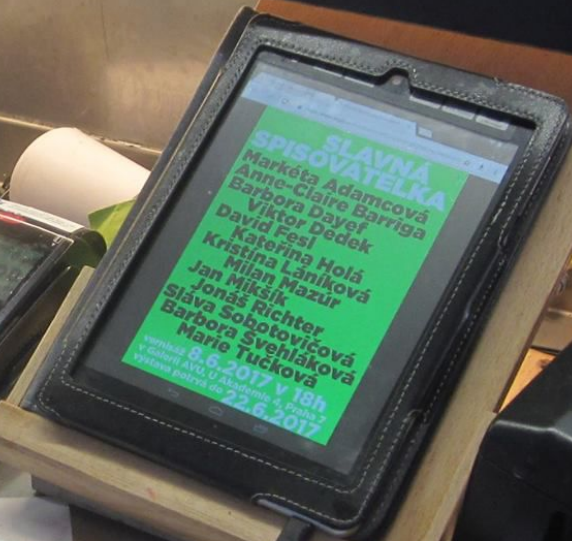

SLAVNÁ SPISOVATELKA

**Markéta Adamcová
Anne-Claire Barriga
Barbora Dayef
Viktor Dedek
David Fesl
Kateřina Holá
Kristína Láníková
Milan Mazúr
Jan Mikšík
Jonáš Richter
Sláva Sobotovičová
Barbora Svehlákova
Marie Tučková**

vernisáž **8.6.2017 v 18h**
v Galerii AVU, U Akademie 4, Praha 7
výstava potrvá do **22.6.2017**

Akademie
výtvarných umění
v Praze

ArtMap

ART DISTRICT

Document with a table and text. The table has columns for various data points, possibly related to a menu or inventory. The text includes "Cestovní lístky" and "1813".

Handwritten notes on a piece of paper, including "Cestovní lístky" and "1813".

Handwritten notes on a piece of paper, including "Bicy", "MAR-V", and "NIC-1".

Handwritten notes on a piece of paper, including "2M 113", "Anna Stejskal", "15-20", and "17.6".