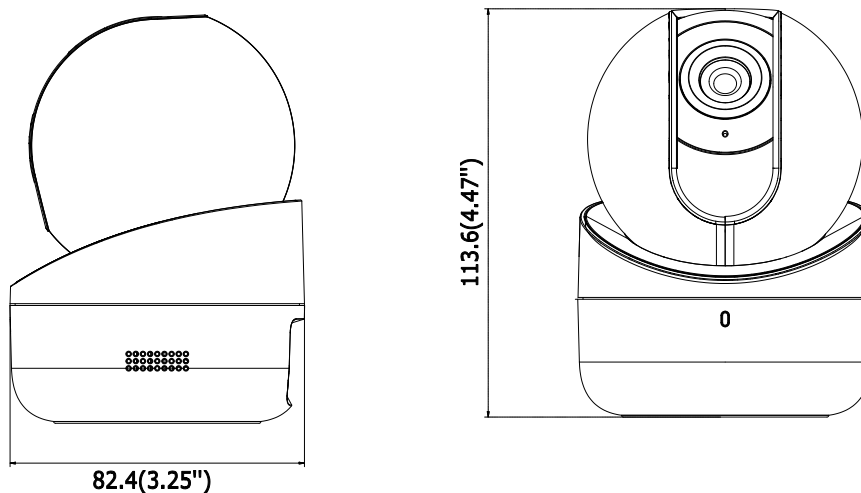

Wi-Fi	
Wireless Standards	IEEE802.11b, 802.11g, 802.11n
Frequency Range	2.4 GHz - 2.4835 GHz
Channel Bandwidth	20/40MHz Support
Protocols	802.11b: CCK, QPSK, BPSK, 802.11g/n: OFDM
Security	64/128-bit WEP, WPA/WPA2, WPA-PSK/WPA2-PSK, WPS
Transfer Rates	11b: 11Mbps, 11g: 54Mbps, 11n: up to 150Mbps
Wireless Range	50 meters (The performance varies based on actual environment)
General	
Operating Conditions	-10 °C – 40°C (14 °F – 104 °F), Humidity 95% or less (non-condensing)
Power Supply	Camera: DC 5V ± 10 %, micro USB interface
Current	Max. 1.4A (estimated)
Power Consumption	Max. 7W
IR Range	Approx. 5 meters
Material	Plastic
Memory Card	DS-2CV2Q01FD-IW: no memory card included DS-2CV2Q01FD-IW/16 GB-T: includes a 16 GB memory card DS-2CV2Q01FD-IW/32 GB-T: includes a 32 GB memory card DS-2CV2Q01FD-IW/64 GB-T: includes a 64 GB memory card
Dimensions	Φ 82.4 × 113.6 mm (Φ 3.25" × 4.47")
Weight (include package)	434g (0.96 lbs)

Ordering Models

DS-2CV2Q01FD-IW, DS-2CV2Q01FD-IW/16 GB-T, DS-2CV2Q01FD-IW/32 GB-T, DS-2CV2Q01FD-IW/64 GB-T

Dimensions