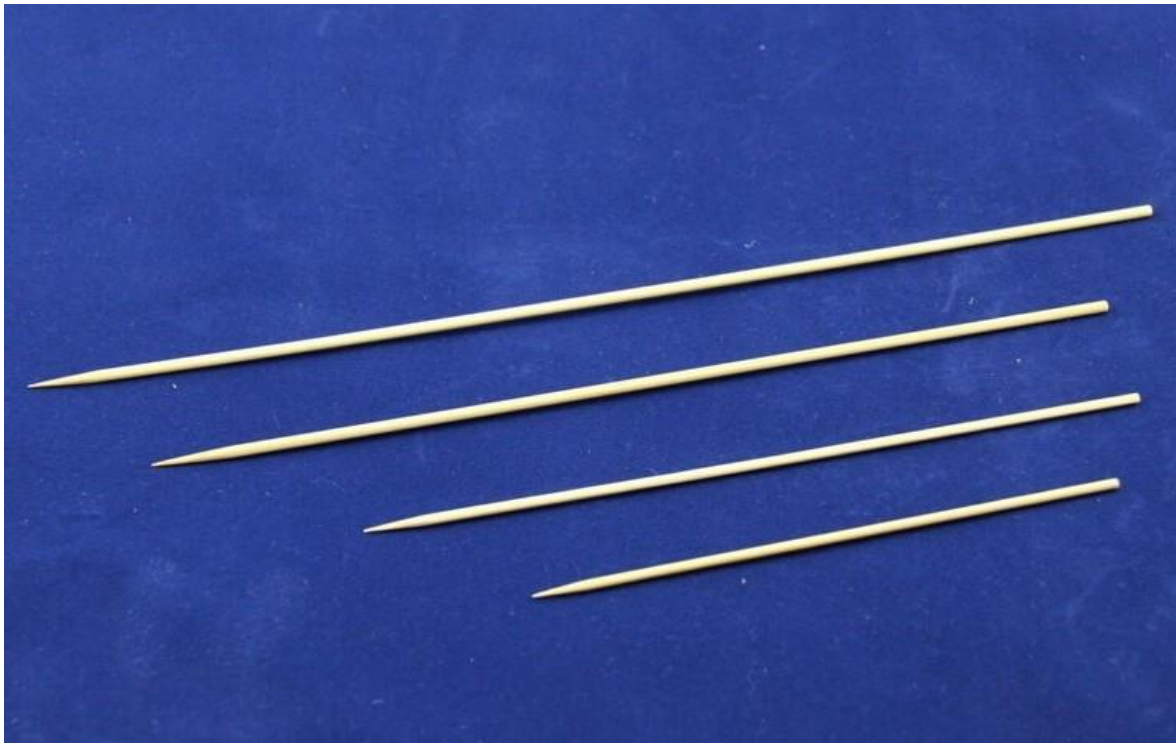

EKO BAMBOO SKEWERS

CODE	DESCRIPTION	PACKING	SELLING
Bamboo skewer			
E-BS06	EKO 6" (15cm) Bamboo skewer	100/PK, 100PK/CTN	CTN
E-BS08	EKO 8" (20cm) Bamboo skewer	100/PK, 100PK/CTN	CTN
E-BS10	EKO 10" (25cm) Bamboo skewer	100/PK, 100PK/CTN	CTN
E-BS12	EKO 12" (30cm) Bamboo skewer	100/PK, 50PK/CTN	CTN