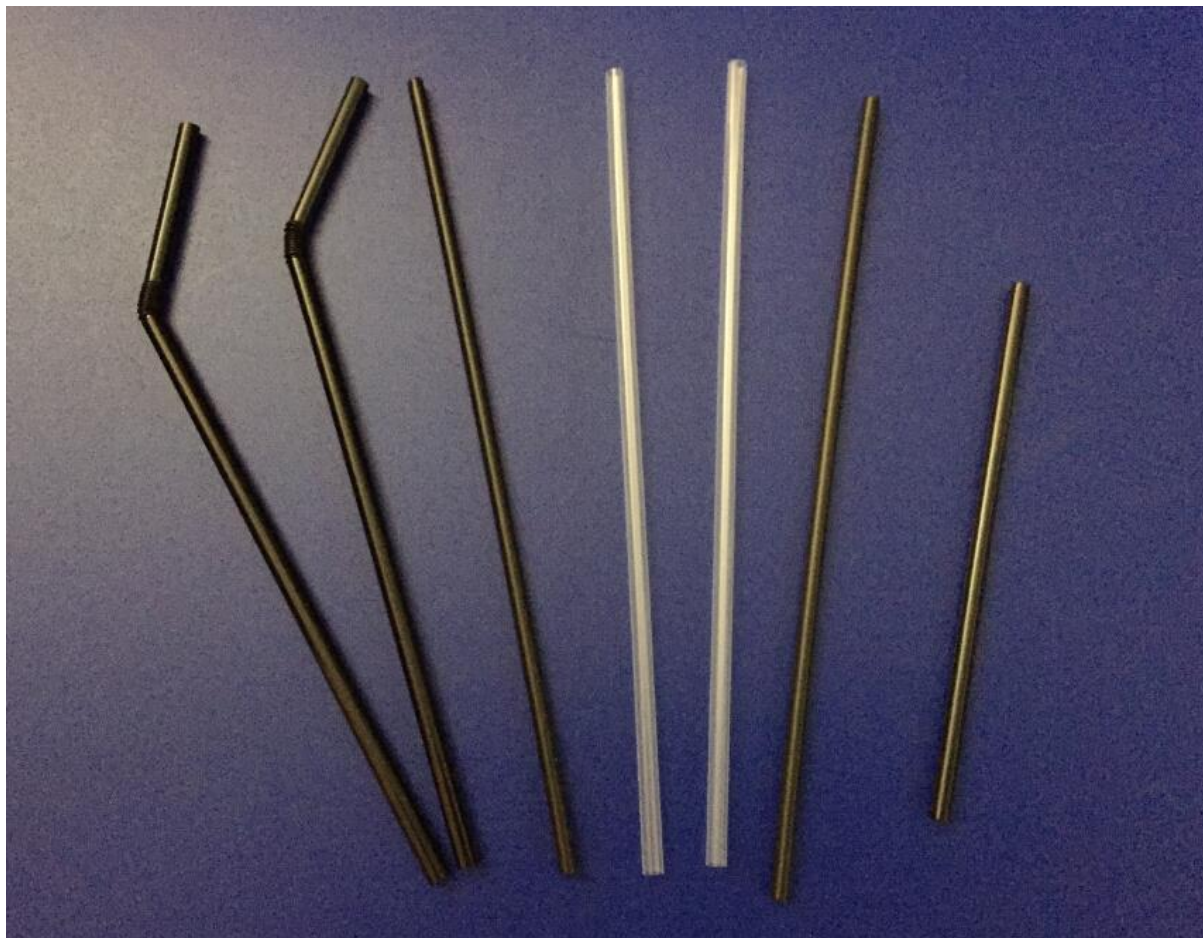

SMART SAVE STRAW

CODE	DESCRIPTION	COLOR	PACKING	SELLING
SS-STRAWBT-R	SMART SAVE BUBBLE TEA STRAW 210MM	RED	100x40BAGS/CTN	CTN
SS-STRAWBO-B	SMART SAVE BOTTLE STRAW 240MM	BLACK	500x10BAGS/CTN	CTN
SS-STRAWBO-C	SMART SAVE BOTTLE STRAW 240MM	CLEAR	500x10BAGS/CTN	CTN
SS-STRAWCT-B	SMART SAVE COCKTAIL STRAW 135MM	BLACK	500x10BAGS/CTN	CTN
SS-STRAWCT-C	SMART SAVE COCKTAIL STRAW 135MM	CLEAR	500x10BAGS/CTN	CTN
SS-STRAWFLEX-B	SMART SAVE FLEXIBLE STRAW 210MM	BLACK	500x6BAGS/CTN	CTN
SS-STRAWFLEX-C	SMART SAVE FLEXIBLE STRAW 210MM	CLEAR	500x6BAGS/CTN	CTN
SS-STRAWREG-B	SMART SAVE REGULAR STRAW 204MM	BLACK	500x10BAGS/CTN	CTN
SS-STRAWREG-C	SMART SAVE REGULAR STRAW 204MM	CLEAR	500x10BAGS/CTN	CTN