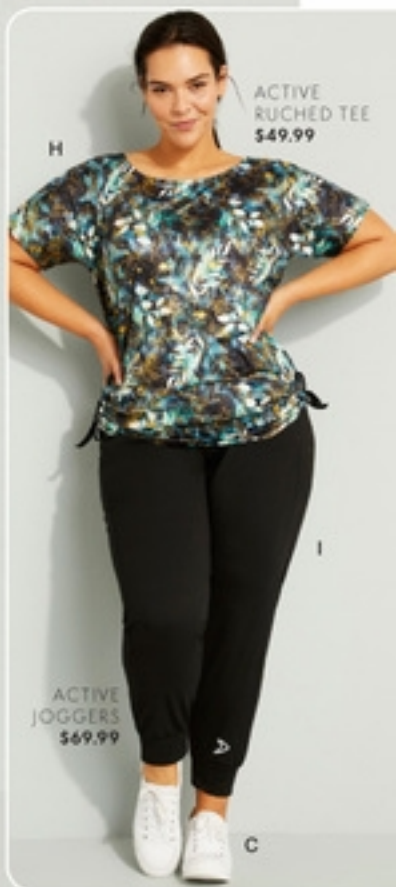

PANELLED
SWEATSHIRT
$79.99

POWER PLAY

High-tech performance
activewear from $49.99

ACTIVE
RUCHED TEE
$49.99

ACTIVE
JOGGERS
$69.99

H. ISOBAR ACTIVE RUCHED
PRINT TEE Polyester/elastane.
Leaf Print. Lilac
S, M, L, XL, XXL, 3XL, 4XL
Style 21DA 249895 $49.99

I. ISOBAR ACTIVE SIDE
POCKET JOGGERS
Polyester/elastane. Black
S, M, L, XL, XXL, 3XL, 4XL
Style 21DA 262108 $69.99