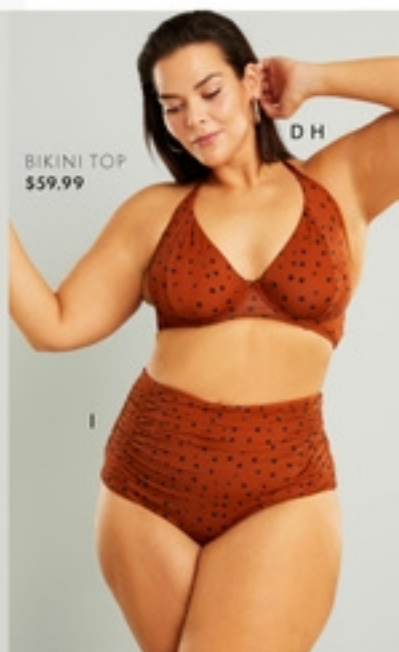

BIKINI TOP
$59.99