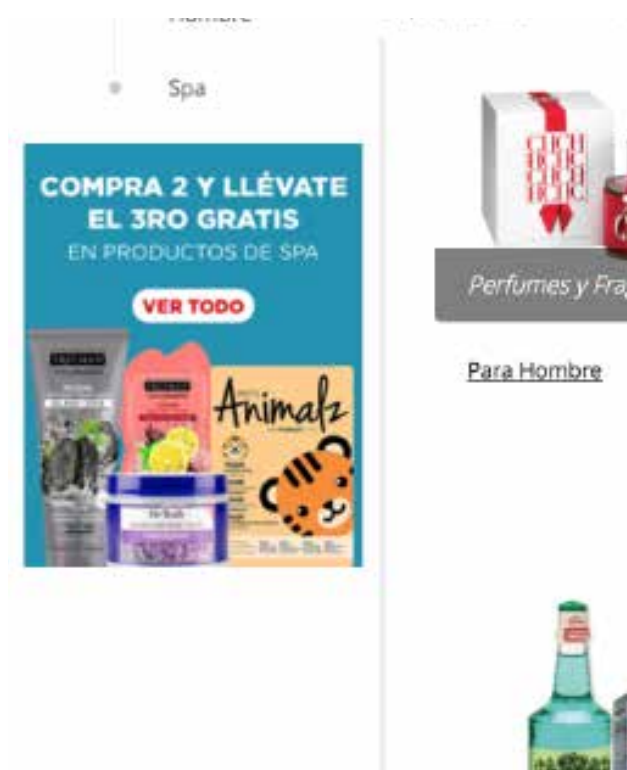

Bolsa Ecológica

Paquete **semanal**. Costo: **$190,000**

Bolsas que se obsequian en todos los pedidos hechos en línea + banner que aparece del lado izquierdo en las categorías de la página

Banner Lateral

-200x300px

-Formato jpg o png

Bolsa Ecológica

-Arte de diseño a una sola tinta y en vectores.

-Una sola cara y solo un color a elegir (preguntar por disponibilidad)

-Incluye logo de HEB y heb.com.mx.