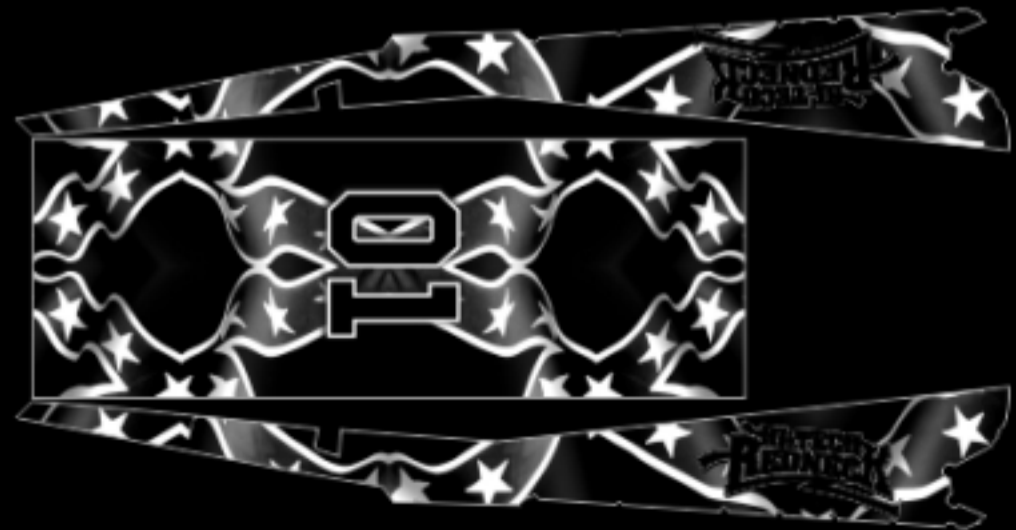

GENERAL LEE

BLACK - WHITE

*SOME PARTS SOLD SEPARATELY