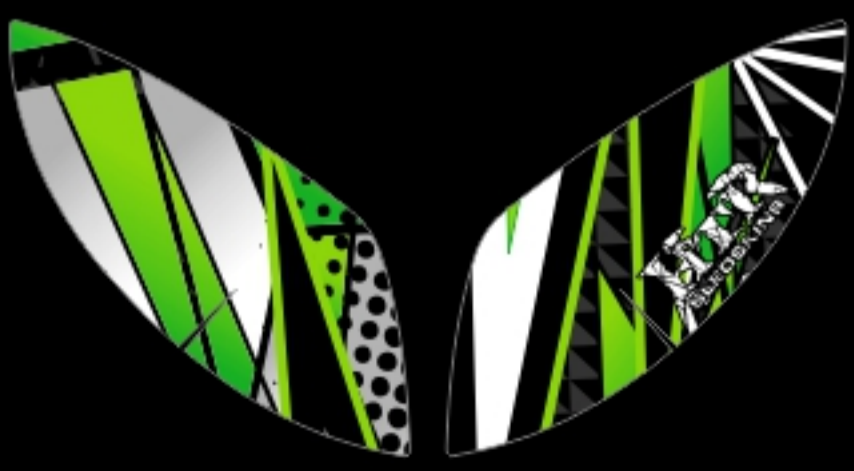

ARCTIC LIME

GREEN

*SOME PARTS SOLD SEPARATELY