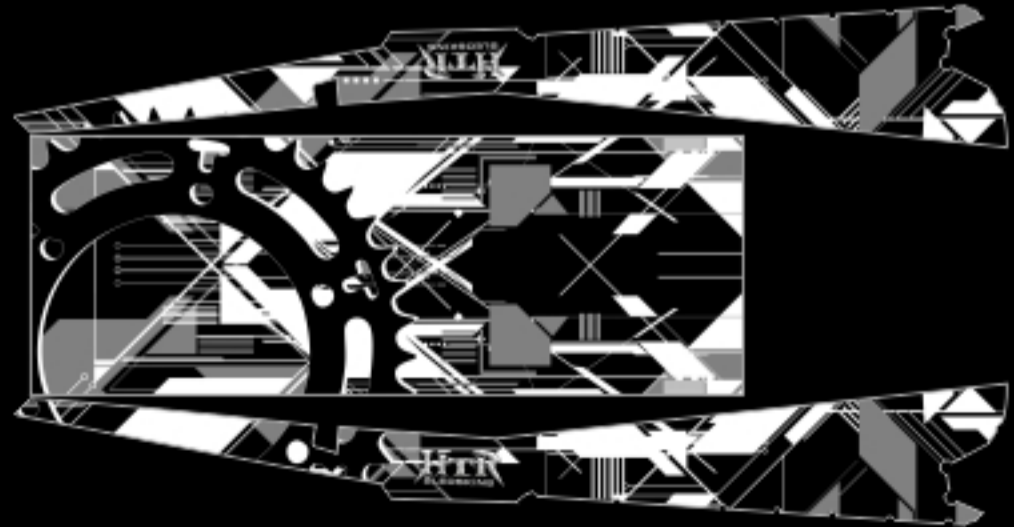

BOONDOCKER

BLACK - WHITE

*SOME PARTS SOLD SEPARATELY