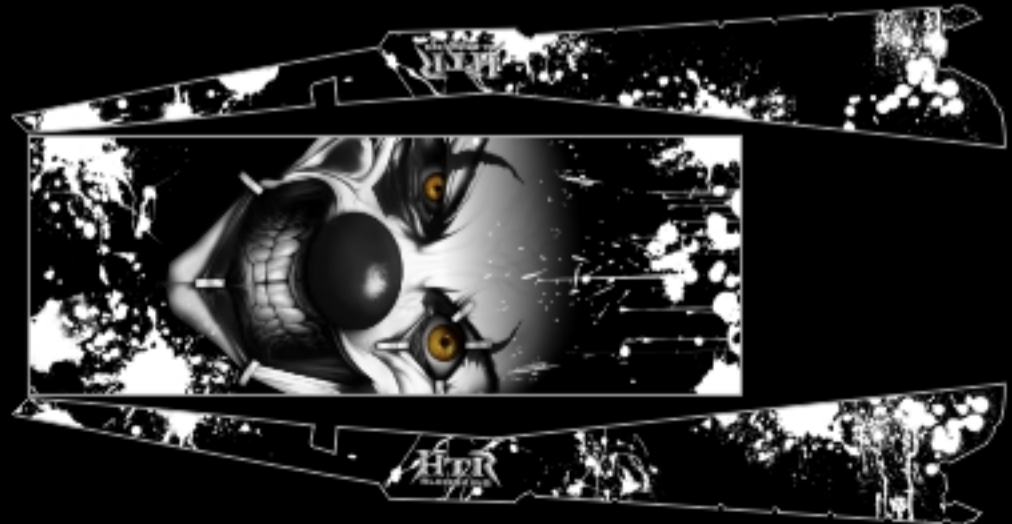

MAD CLOWN

BLACK - WHITE

*SOME PARTS SOLD SEPARATELY