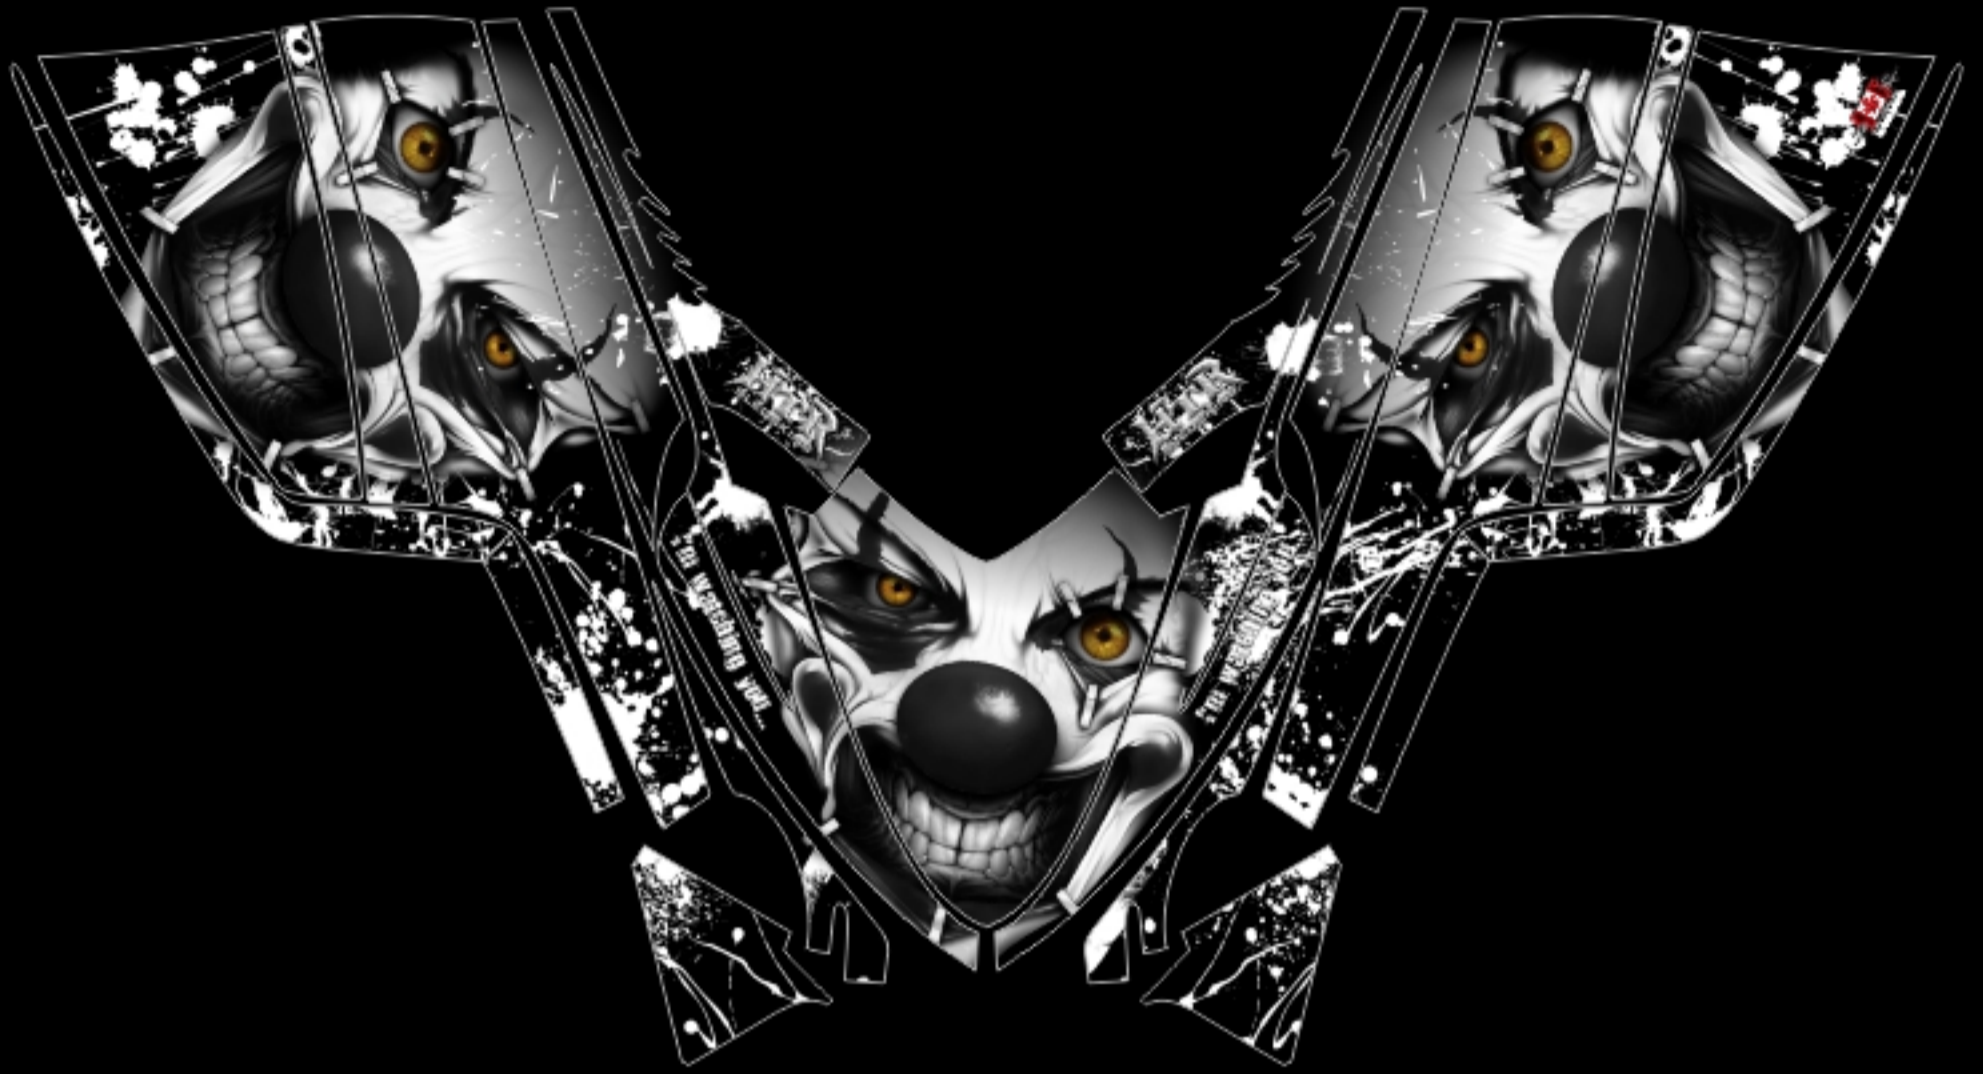

# MAD CLOWN

BLACK - WHITE

\*SOME PARTS SOLD SEPARATELY