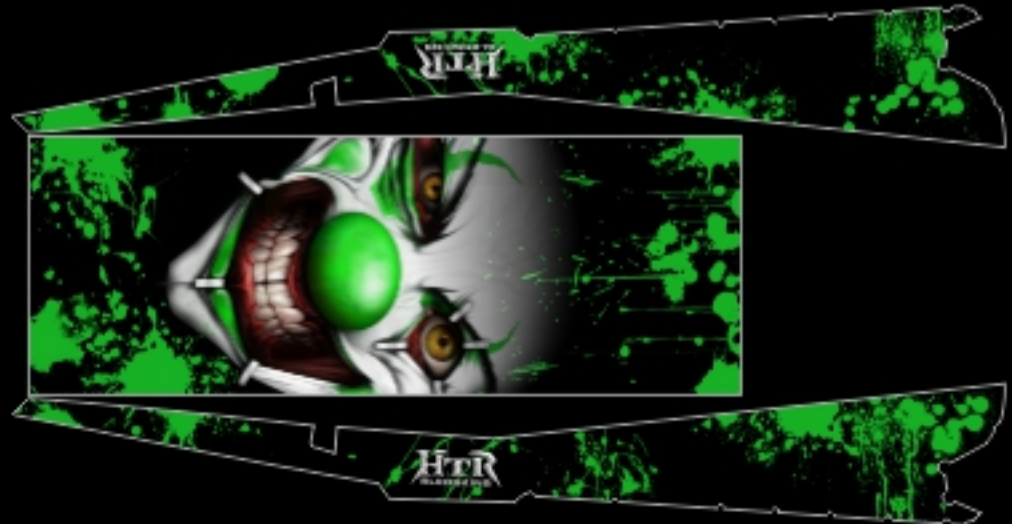

MAD CLOWN

GREEN

*SOME PARTS SOLD SEPARATELY