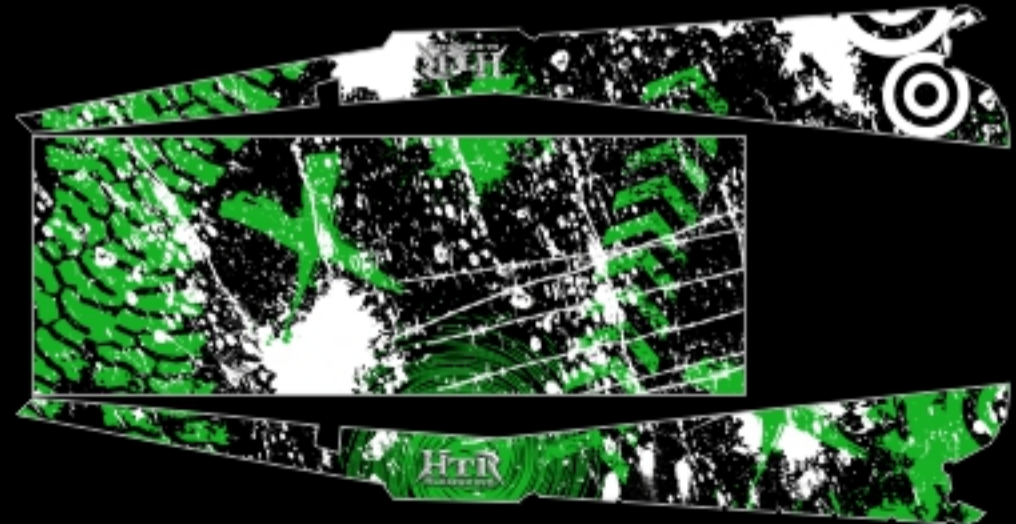

ABSTRACT BOGGER

GREEN

*SOME PARTS SOLD SEPARATELY