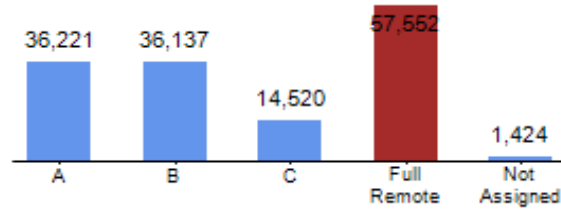

Subgroup

CMS District Week Designation Dashboard

This report was generated on: 12/17/2020 9:30:17 PM

- [Dashboard](#)
- [Roster](#)
- [Reset Filters](#)
- [Full Remote Roster](#)
- [Week Designation Export Data](#)
- [Week Designation Course Distribution](#)
- [Week Designation School List](#)

Filter Criteria: School Name: = CMS District, Grade: = All, Gender: = All, Race: = All, EC:= All, EL: = All, AIG: = All, Week Designation: = D Department: = All, Class = All, Teacher: = All,Transportation

Total Students

57,552

Week Designation