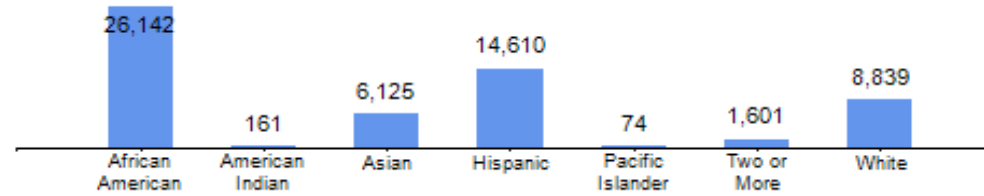

Total Students

57,552

Week Designation

Race-Ethnicity

Gender

Subgroup

Grade