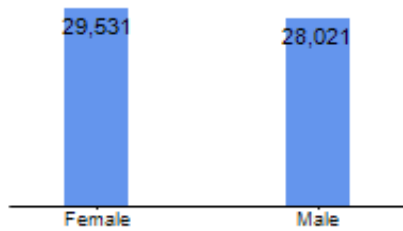

Total Students

57,552

Week Designation

Race-Ethnicity

Gender

Subgroup

Grade