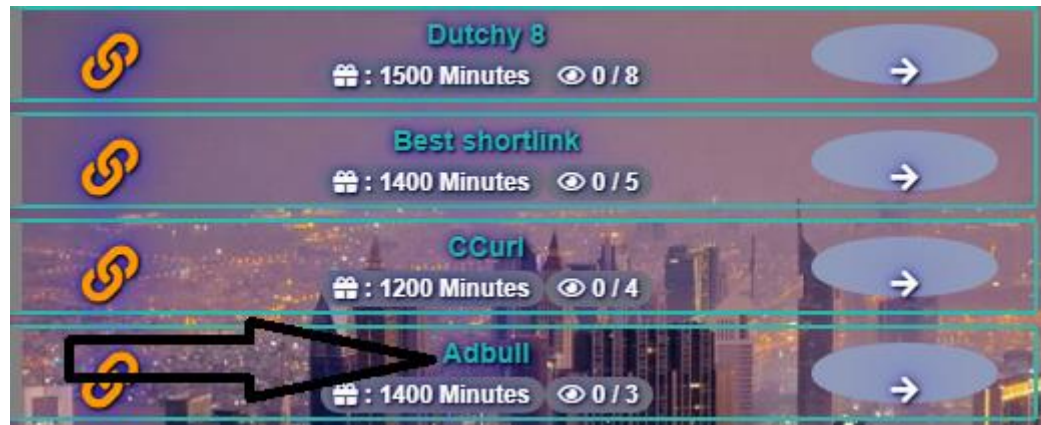

EARN

EC-UserId-XXXXX

Choose 8ITU in the list

- Choose the code displayed: ▾
- Choose the code displayed:
- 8ITU
- BKHU
- I92S
- QHJP
- FZ6M

LOGIN NOW!

Please solve the captcha below to proceed to the destination page.

Click here to continue

Your link is almost ready

Please wait...

Visit <https://mcmfaucets.xyz/auto> Again

Active auto claim session until:
Remaining Claims(1400)

Hours Minutes Seconds

23 : 19 : 23

Choose Coins you want to claim each coin selected will consume 60 seconds from timer