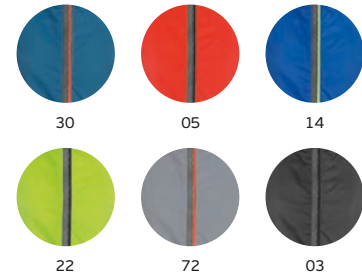

Sizes: S, M, L, XL, XXL

TR - 100 x 60 mm

available colours:

available colours:

available colours: