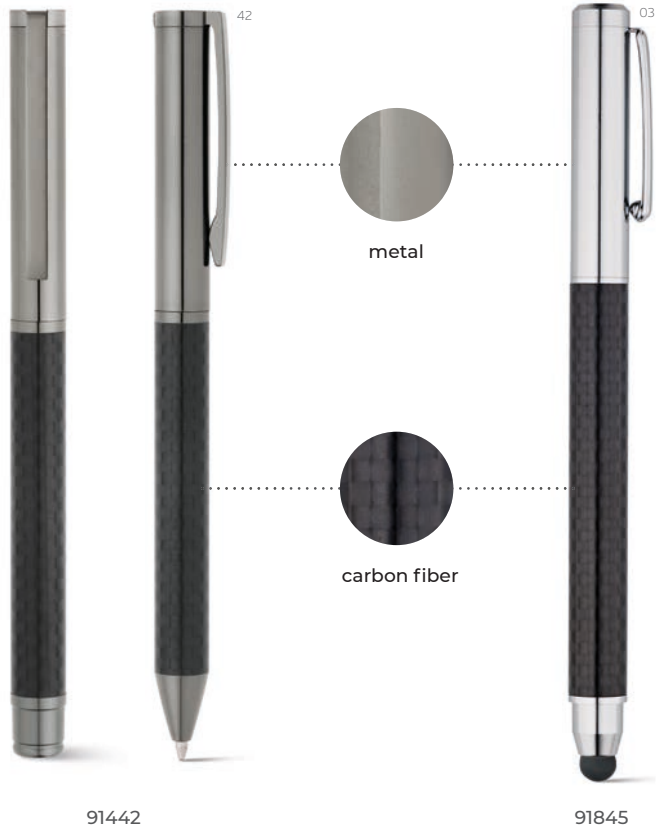

91442 · TARTAN

Roller pen and ball pen set. Metal and carbon fiber. Black ink roller pen and blue ink ball pen. Supplied in padded gift case. ø10 x 135 mm | Case: 185 x 75 x 31 mm

LS - 45 x 5 mm

91845 · RUBIC

Roller pen. Metal and carbon fiber. With touch tip. Supplied in padded gift case. ø11 x 138 mm | Case: 179 x 55 x 30 mm

LS - 40 x 5 mm