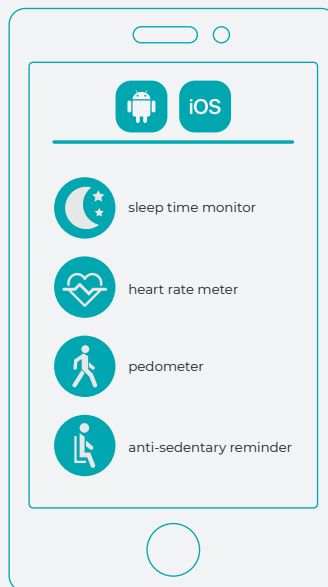

TR - ø30 mm

**97425**

Smart bracelet. Silicone and ABS. With touch button and bluetooth transmission. Notifications for phone calls, written messages, and reminders of tasks and activities. Functions: clock, calendar, alarm clock, pedometer, distance meter, calorie counter, heart rate and blood pressure meter, sleep time monitoring, anti-sedentary warning, anti-loss alarm and remote control for camera. Autonomy up to 15 days. Flexible wristband, adjustable up to 9 positions. Includes USB cable for charging. Compatible with Android and iOS. App download in Play Store and AppStore. Supplied in gift box. 20 x 240 x 9 mm | Box: 78 x 103 x 24 mm

PD - 40 x 7 mm

**97424**

Smart watch. Silicone. With OLED touch screen and bluetooth transmission. Notification for phone calls and written messages. Functions: clock, calendar, alarm clock, stopwatch, pedometer, sleep time monitoring, thermometer, barometer, access to call history and contact list, handsfree kit and connection to playlist on the mobile phone. Autonomy up to 15 h. Flexible wrist strap, adjustable up to 11 positions. Includes USB/micro USB cable for charging. Compatible with Android and iOS. App Download in Play Store (iOS devices do not require app). Supplied in gift box. 40 x 252 x 12 mm | Box: 75 x 92 x 57 mm