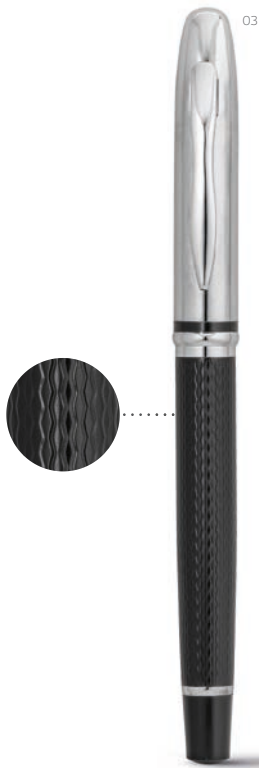

81145 · DURBAN

Roller pen. Metal. Supplied in padded gift case. ø12 x 138 mm | Case: 175 x 55 x 25 mm

LS - 30 x 5 mm