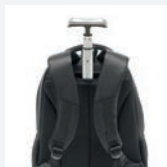

17"

92177 · AVENIR hijdea™ design

Laptop trolley backpack. 1680D and 300D. Main compartment lined and cushioned, with cushioned partition for computer up to 17". 2 front pockets and 2 side pockets with zipper. With wheel protection. Cushioned handles. Extensible metal handle, spring loaded. Removable metal plate with magnet for customisation. Capacity up to 22 L.

Weight: 1,80 kg.

330 x 490 x 220 mm | Plate: 50 x 20 mm

LS - 40 x 10 mm

03

17"

92293

Laptop trolley backpack. Nylon 999. Waterproof material. Lined interior, with several pockets. Main padded compartment for laptop up to 17". Mesh side pockets and front pocket. Padded back and shoulder straps. Removable structure with aluminium extensible handle, with spring. Protective cover for wheels. Removable metal plate with magnet for customisation. Capacity up to 30 L. Weight: 1,70 kg.

350 x 460 x 225 mm | Plate: 50 x 20 mm

LS - 40 x 10 mm

07