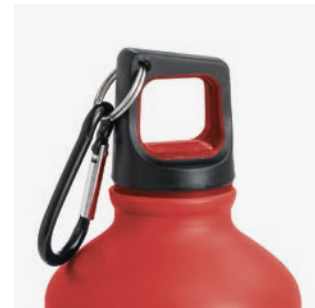

94633

available colours:

**94633**

Sports bottle. Aluminium. With carabiner clip. Capacity up to 800 ml.

ø73 x 255 mm

SR - 118 x 80 mm

available colours:

14