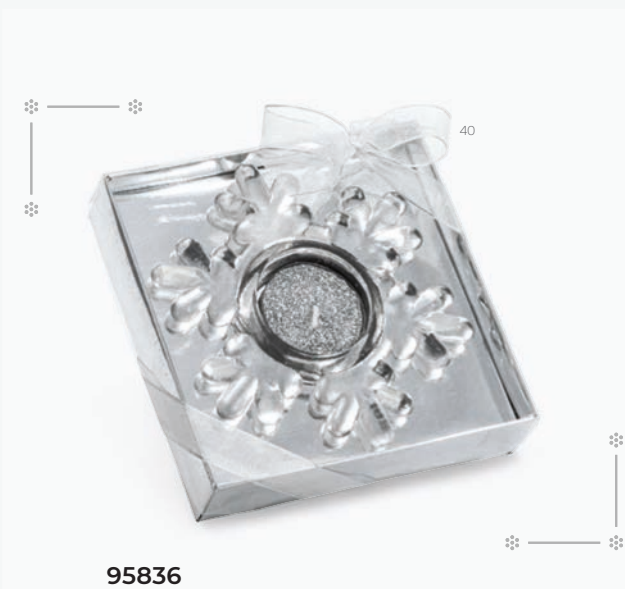

 SR - 60 x 30 mm

**95817**

Candle. Glass base.  
Box: 93 x 93 x 25 mm

**95837**

Candle. Glass base.  
Box: 99 x 95 x 24 mm

**95836**

Candle. Glass base.  
Box: 123 x 123 x 30 mm

**99059**