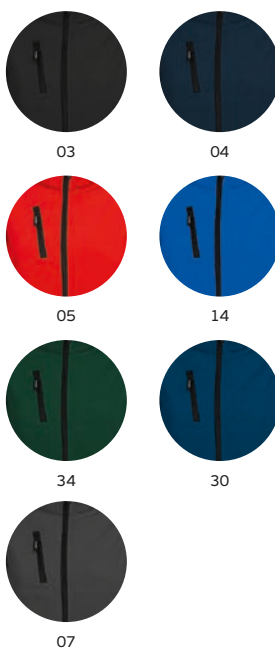

Sizes: XS, S, M, L, XL, XXL

TX - 80 x 40 mm

30180

available colours:

30181

available colours: