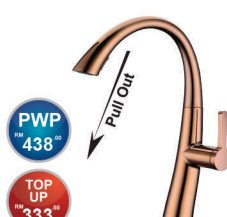

ZEN-PMT-6900-RG
Rose Gold
RM **1000⁰⁰**