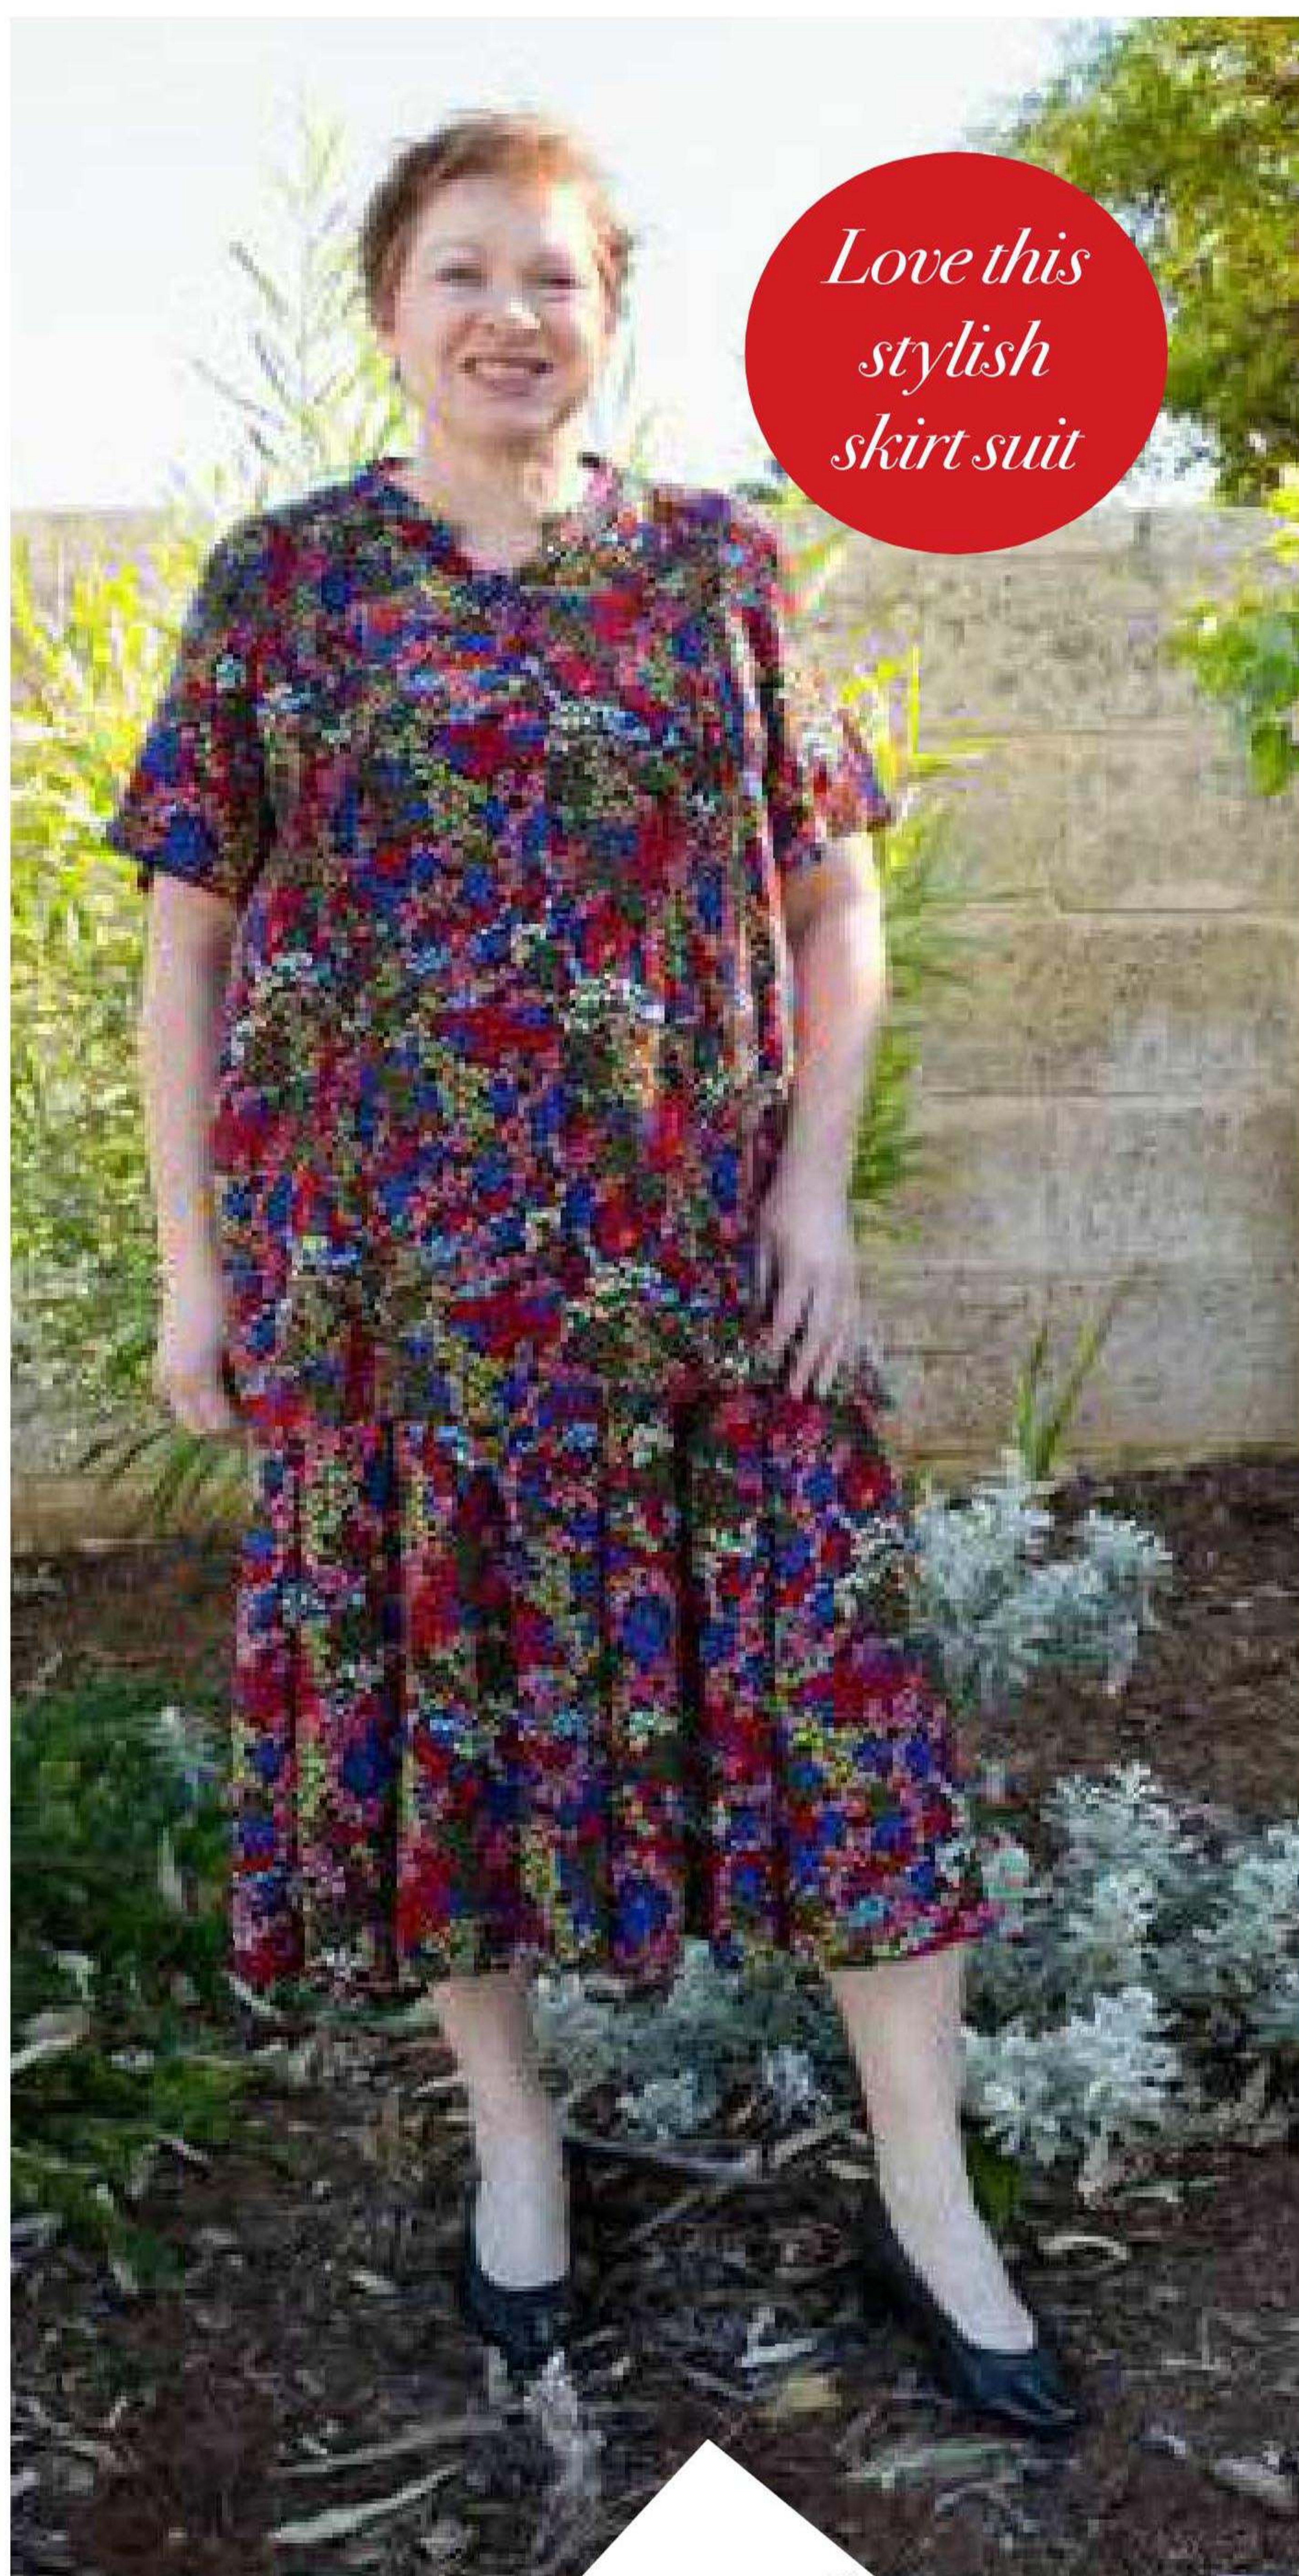

FESTIVE STYLE

*Love this
stylish
skirt suit*

Highway Destination Blouse
100% Rayon
LL198002 16-38 \$79.90

Highway Destination Skirt
100% Rayon
LL198001 16-38 \$69.90

Believe Xmas Cami - Red
100% Polyester
LL198015R 24-42 \$29.90