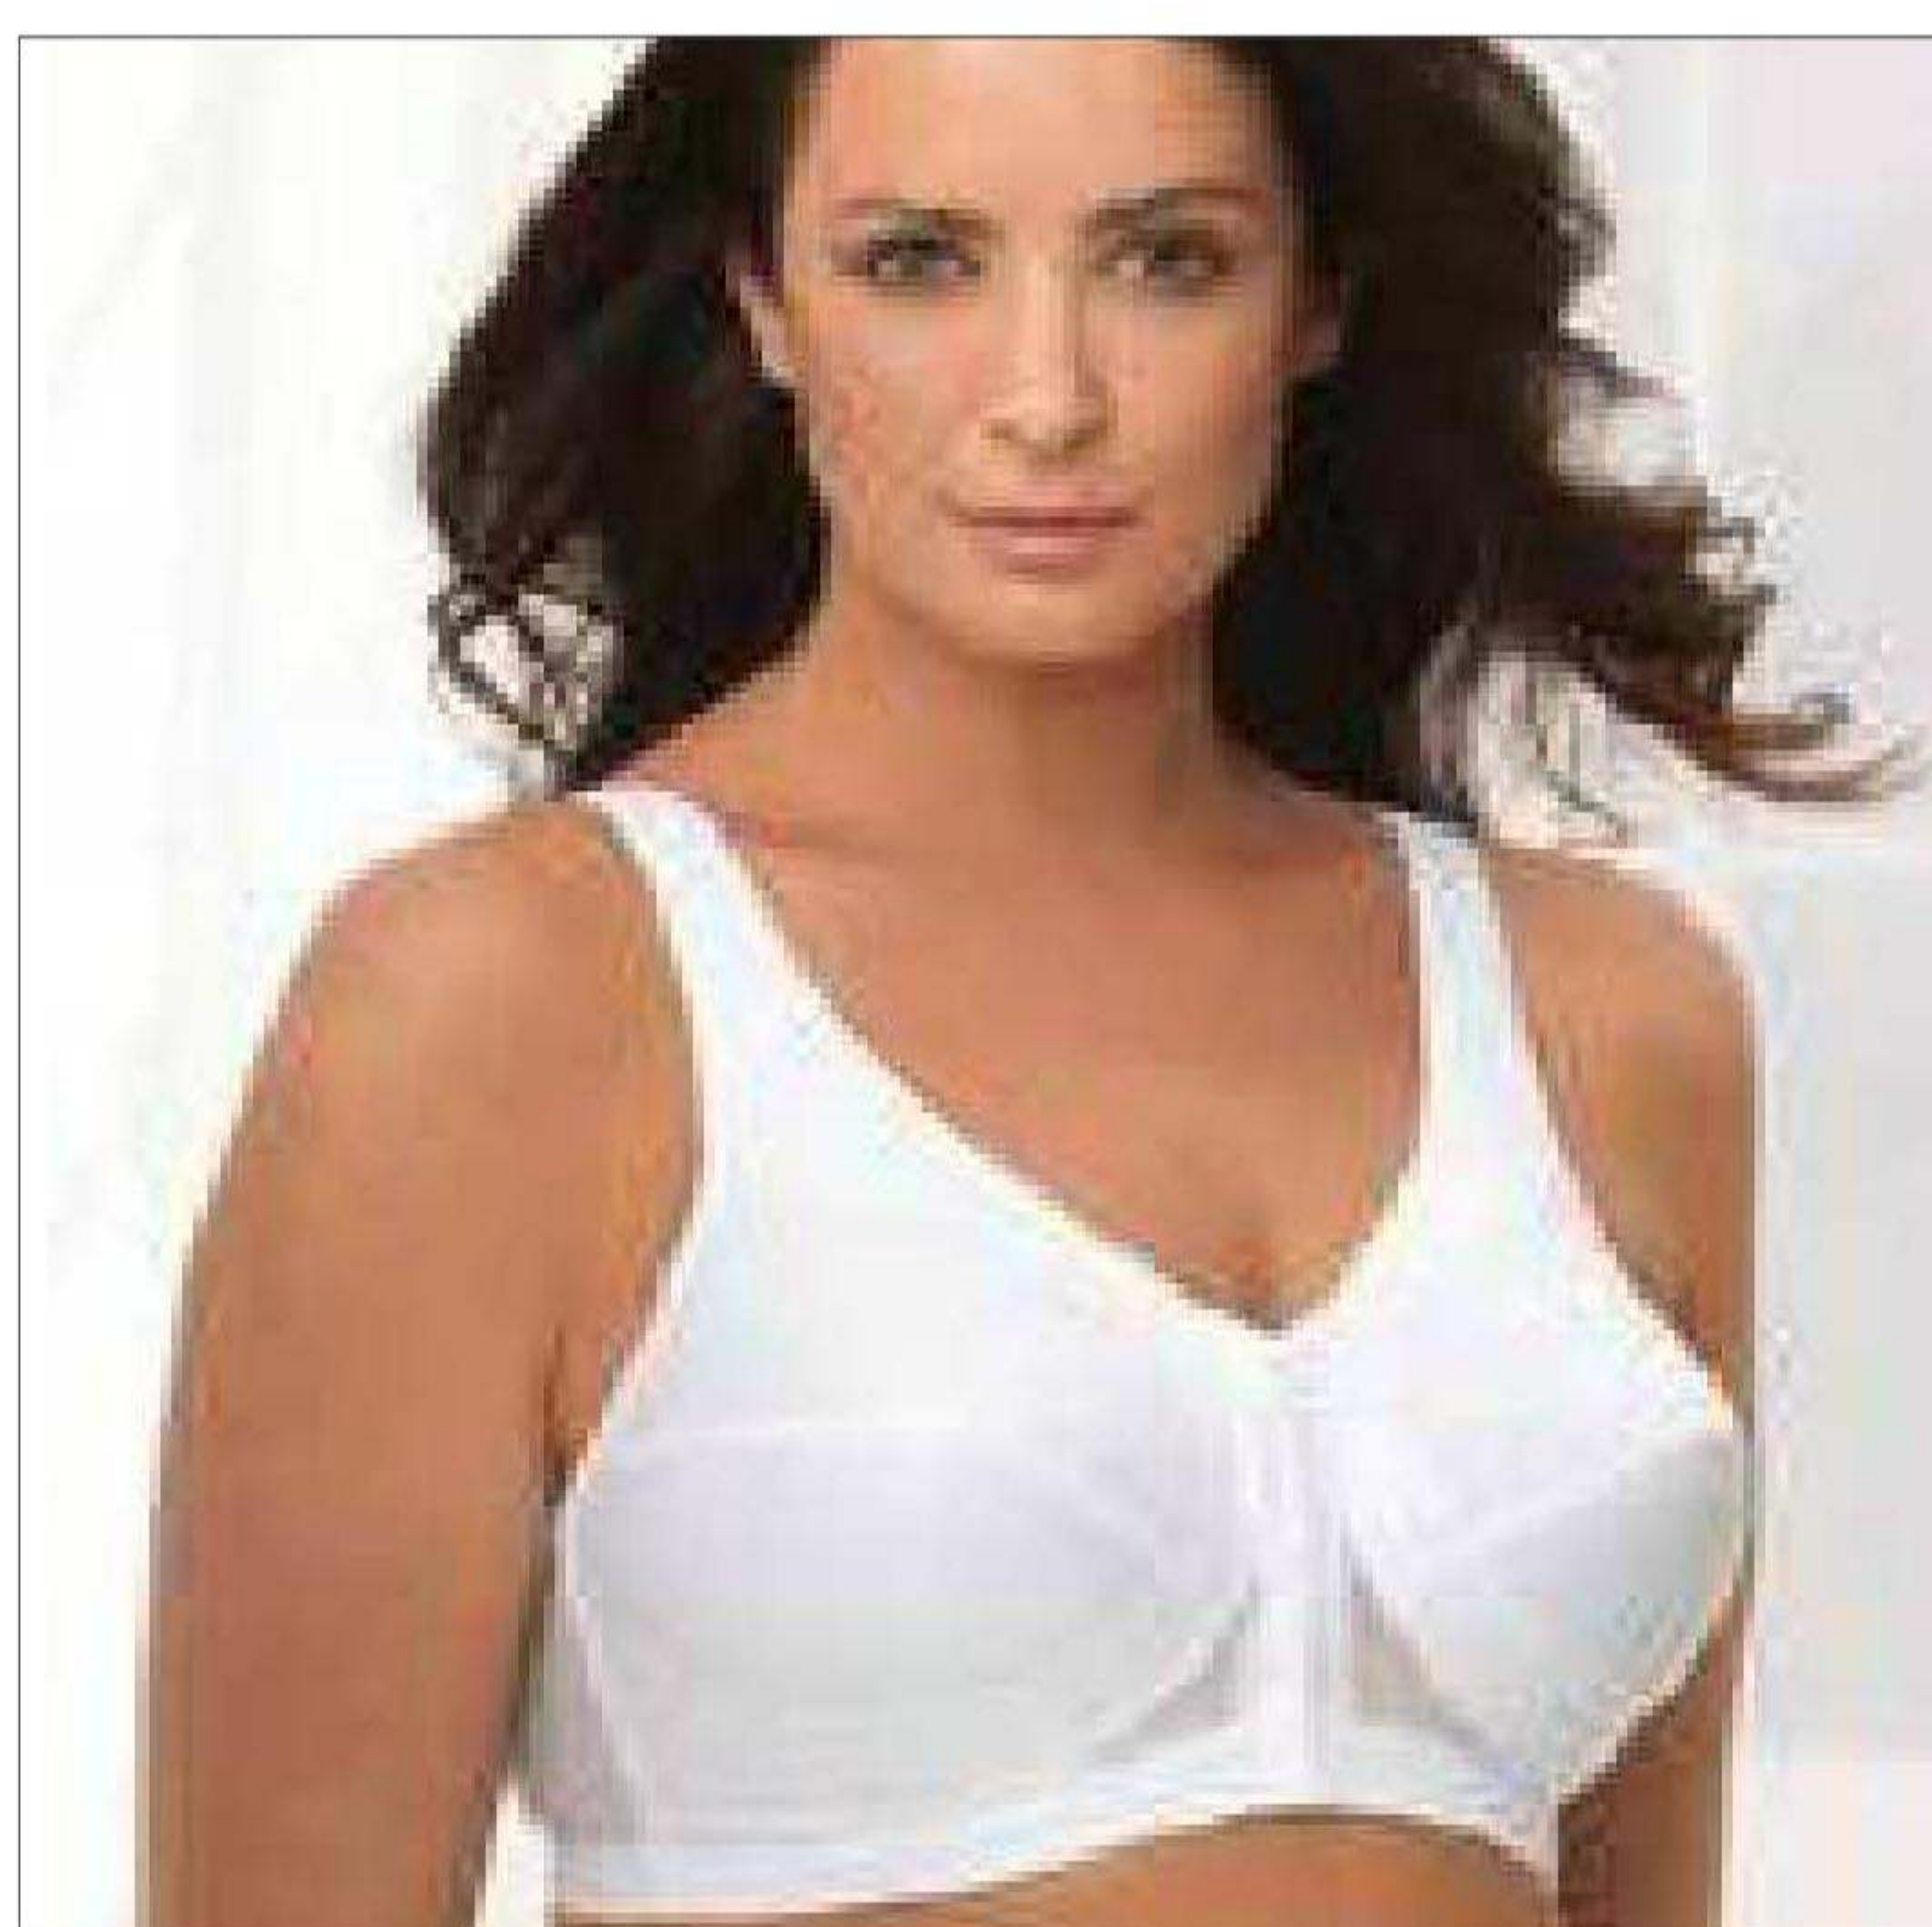

C. GL1265

White: 16-34
Black: 16-34
Beige: 16-34
C,D,DD,E,F,G,H,J
$99.90

100% COTTON BRIEFS IN STORE NOW!