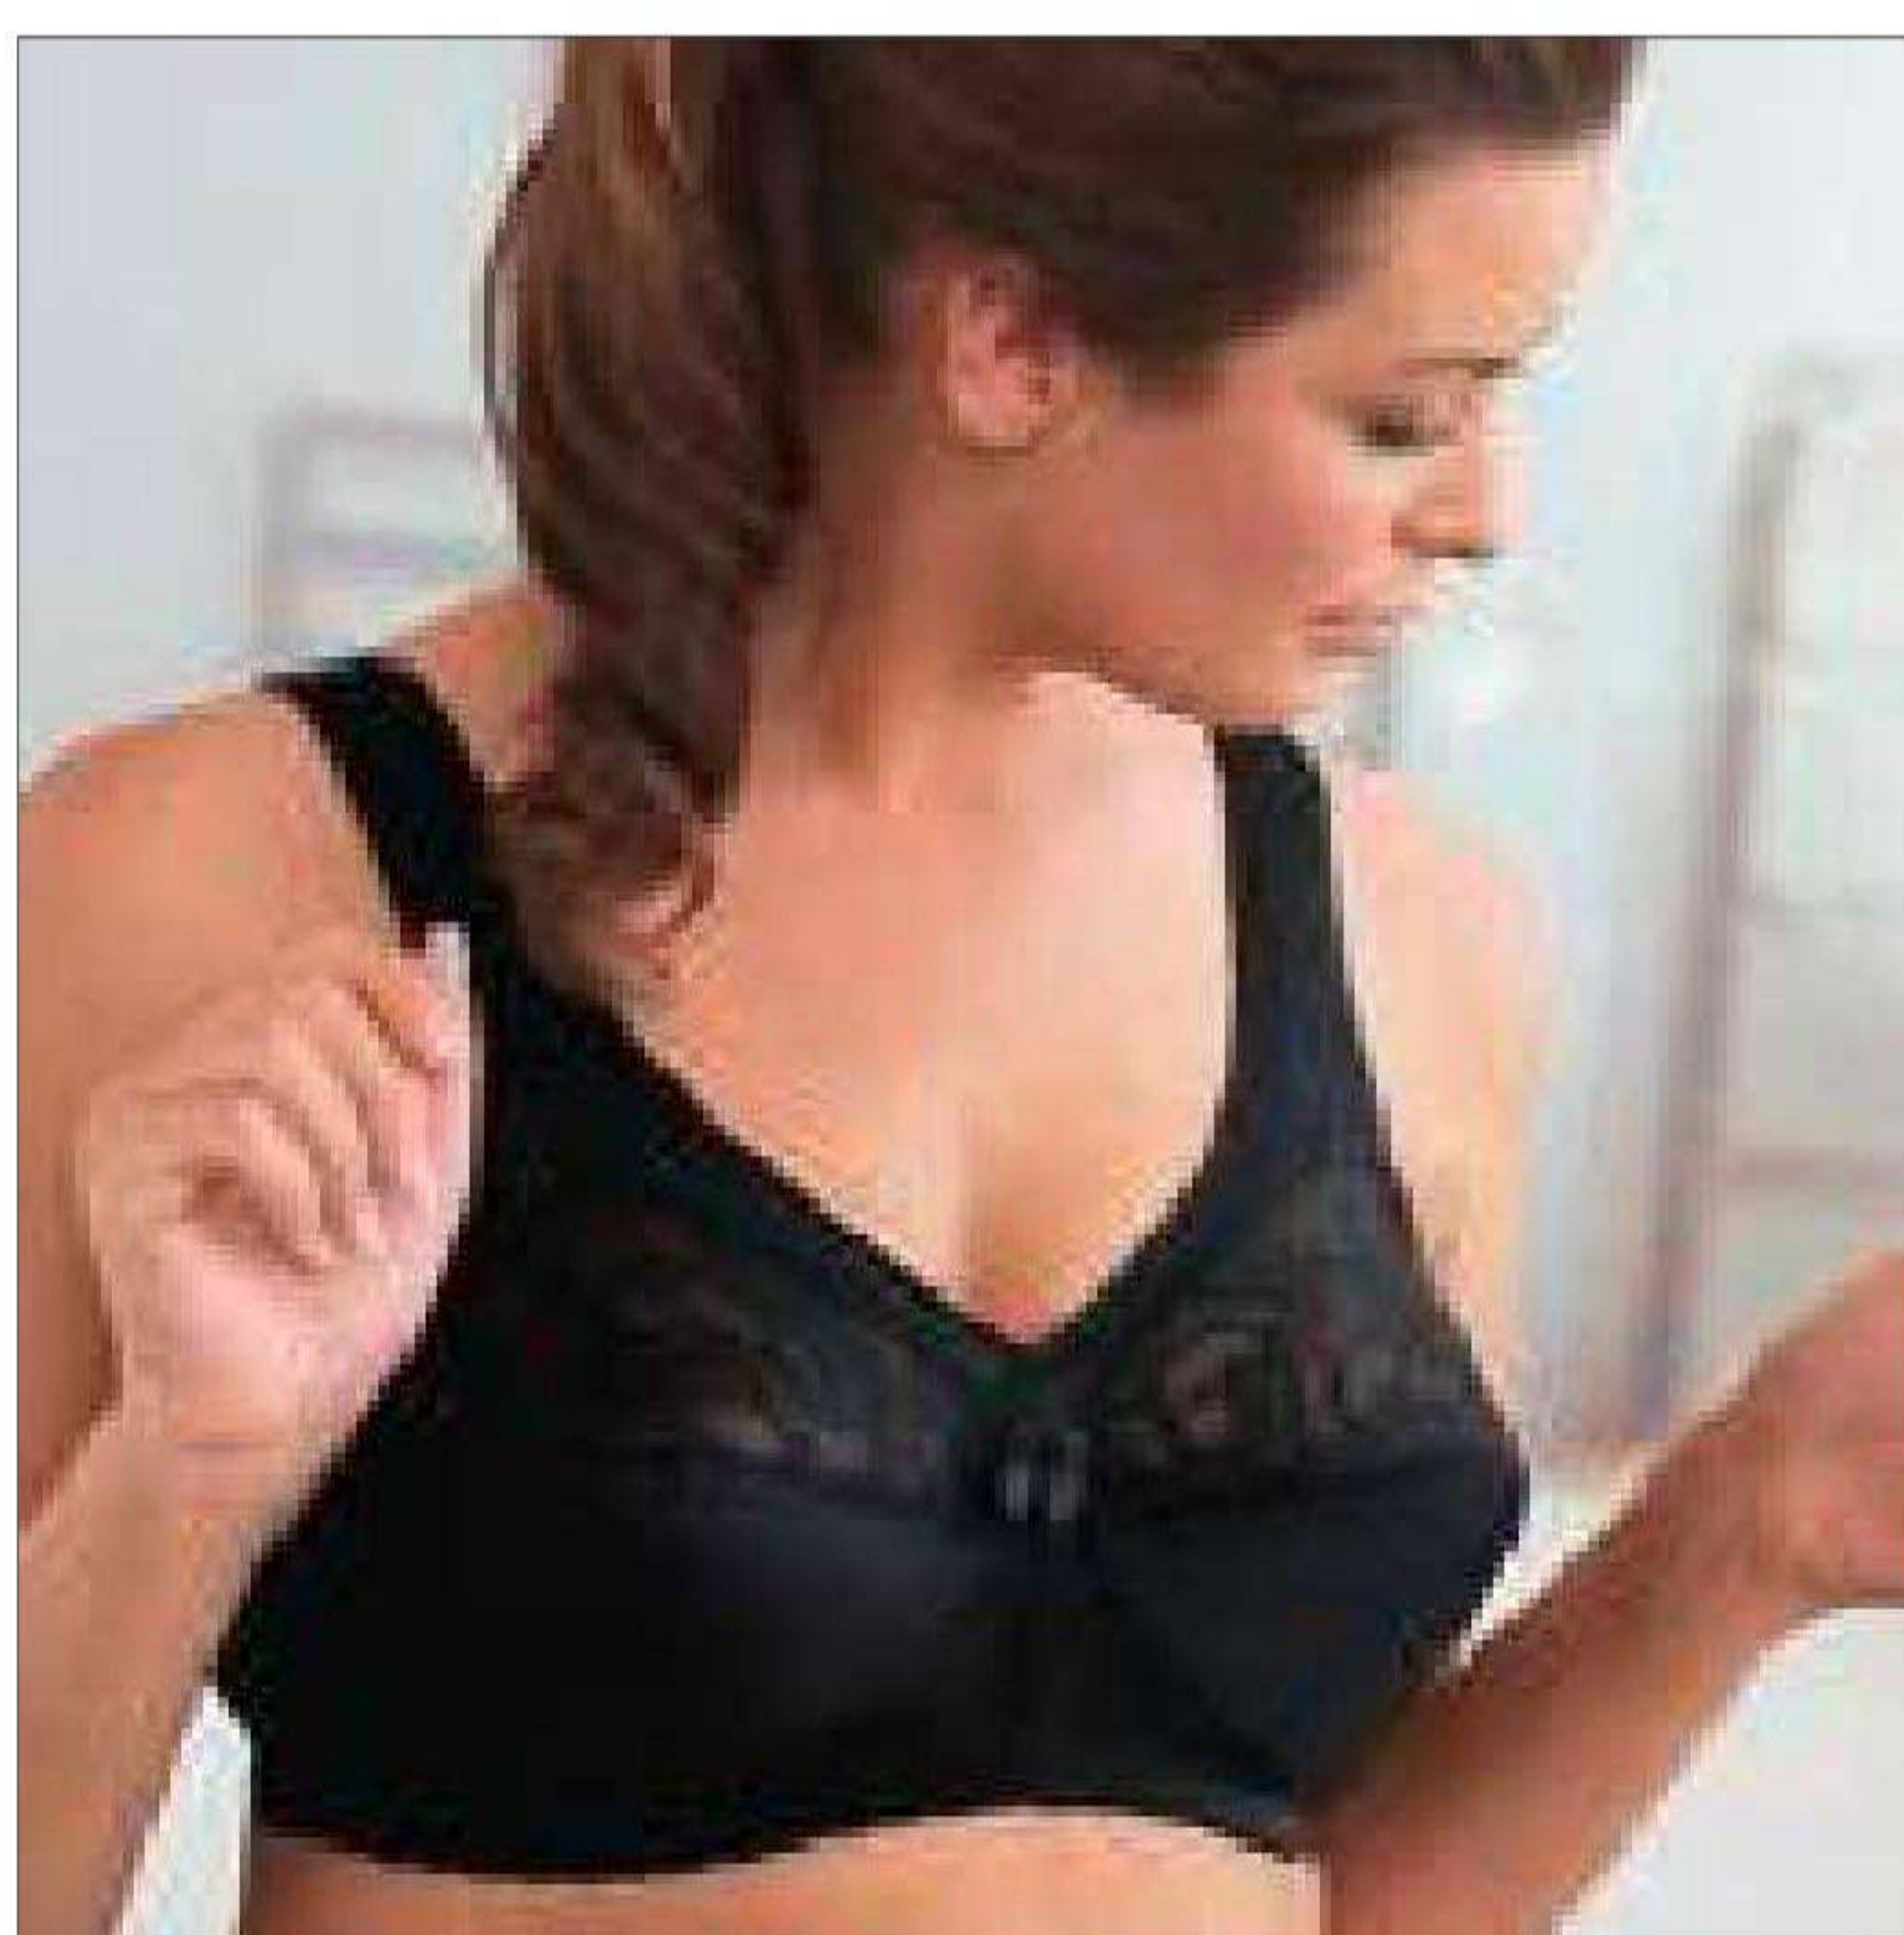

BRAS, CAMIS & BRIEFS

A. LACE TRIM CAMI

Cotton Spandex Black/Cream/Beige
CORE61 16-38 \$39.90

B. ROUND-NECK CAMI

Polyester/Spandex Ivory & Black
CORE55 Black: 24-36, Ivory: 30-36
\$69.90

C. CROP TOP

Can be worn as undergarment
Cotton/Spandex Black/White/Beige
CORE56 16-38 \$59.90