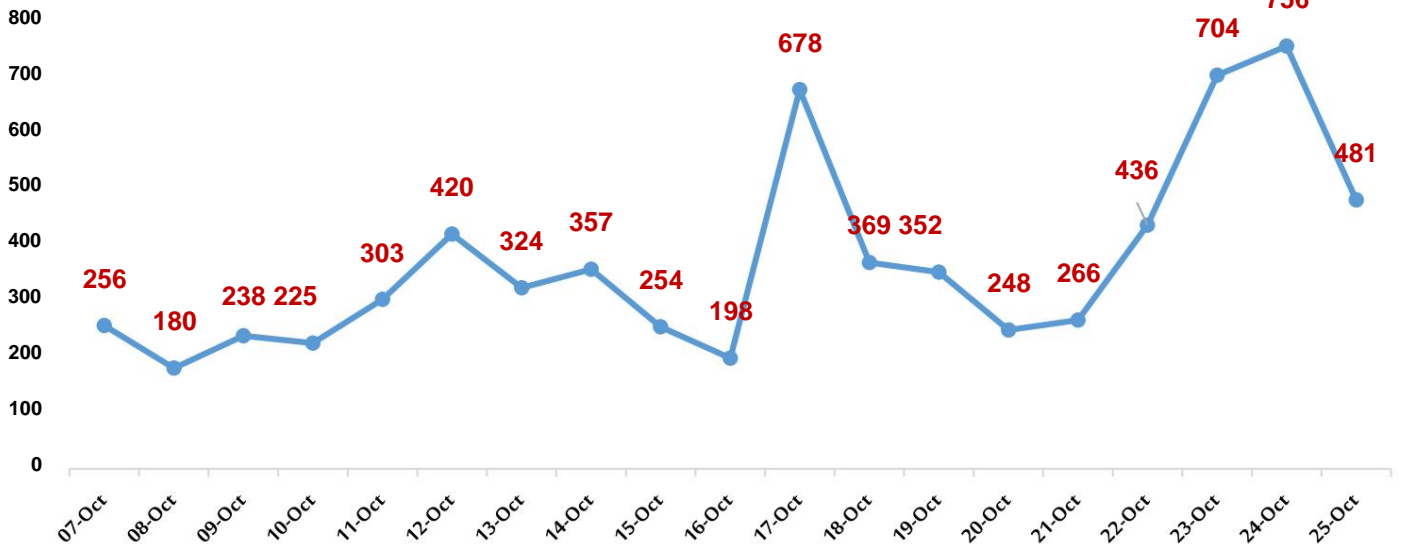

Number of martyrs daily