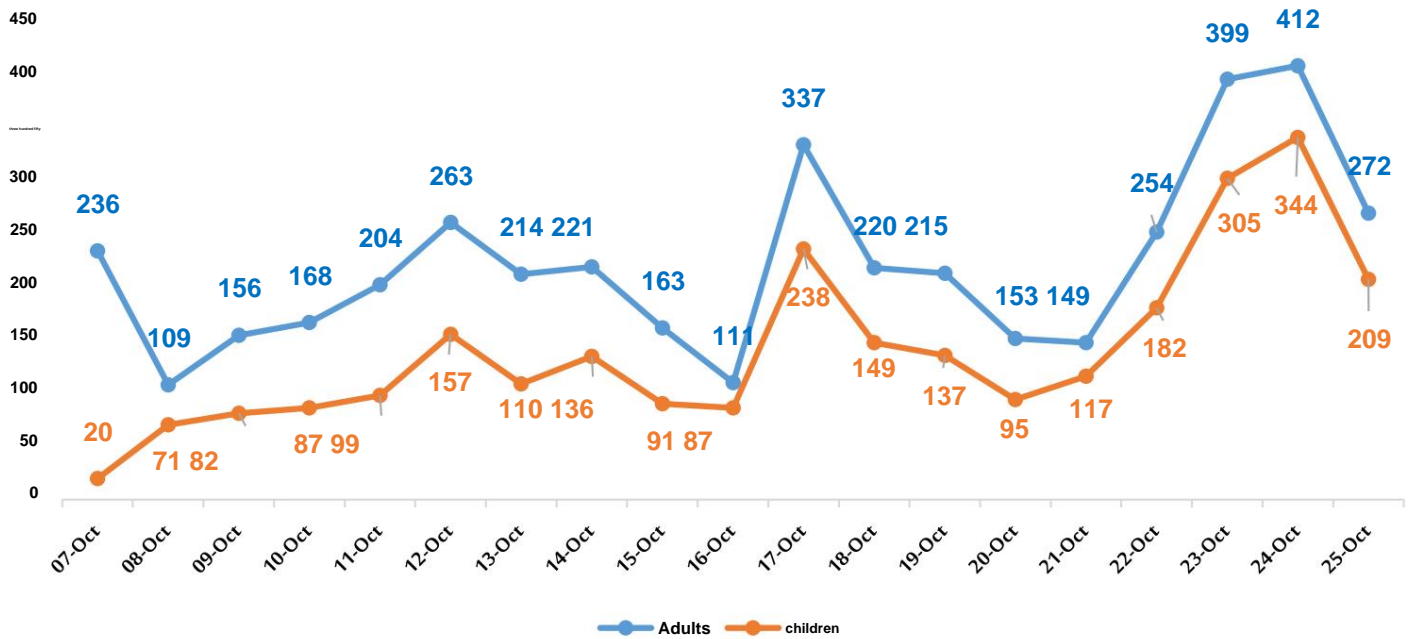

Martyrs first

Age group:			Sex			Distribution of martyrs according to
Total	children	Adults	Total	Females	Males	
481	209	272	481	246	235	daily
7028	2913	4115	7028	3129	3899	
%100	41.4%	58.6%	%100	44.5%	55.5%	Cumulative ratio to cumulat

Number of martyrs daily

Distribution of daily martyrs according to age group

List No. (1): Names of registered martyrs, their total number is 6747 (not including 281 unidentified persons).

List No. (2): Names of registered children and their total number is 2,665 martyrs (not including 248 children of unknown identity)