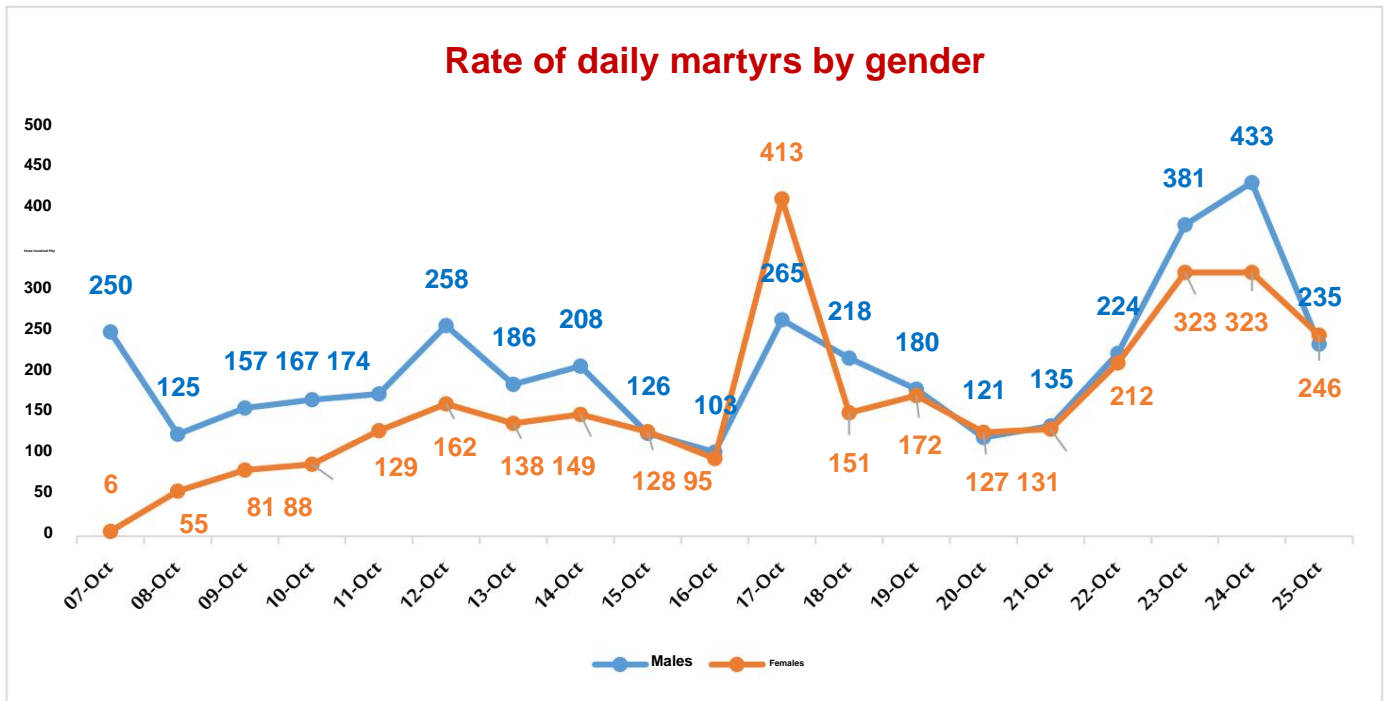

Martyrs first

Age group:			Sex			Distribution of martyrs according to
Total	children	Adults	Total	Females	Males	
481	209	272	481	246	235	daily
7028	2913	4115	7028	3129	3899	
%100	41.4%	58.6%	%100	44.5%	55.5%	Cumulative ratio to cumulat

Number of martyrs daily

Distribution of daily martyrs according to age group

List No. (1): Names of registered martyrs, their total number is 6747 (not including 281 unidentified persons).

List No. (2): Names of registered children and their total number is 2,665 martyrs (not including 248 children of unknown identity)