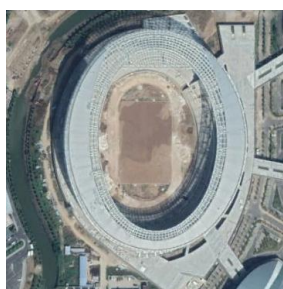

MA'ANSHAN CITY SPORTS CENTER