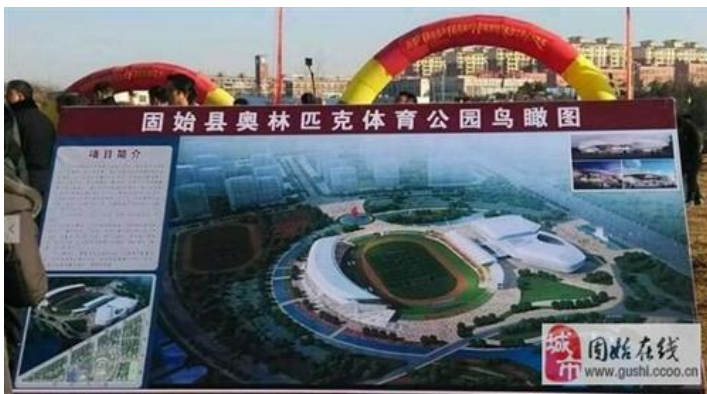

GUSHI, HENAN

GUSHI OLYMPIC SPORTS PARK

Record ID 4071

Capacity 20,000

Built

GE Image 9/03/2019

Co-ords [32.130561N, 115.648652E](#)

>>Verified? YES