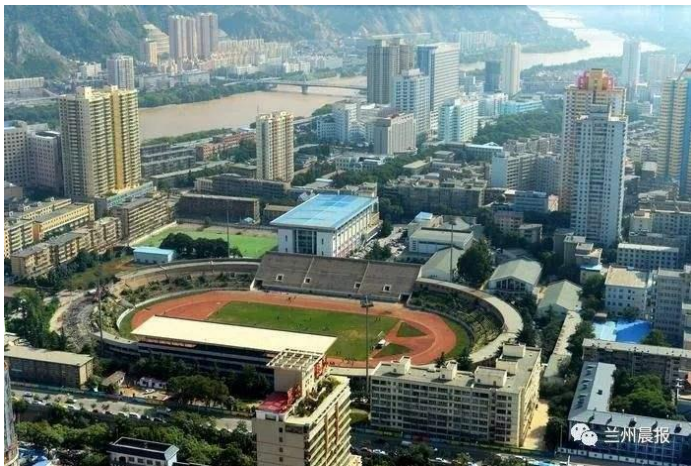

Stadium demolished and due for reconstruction