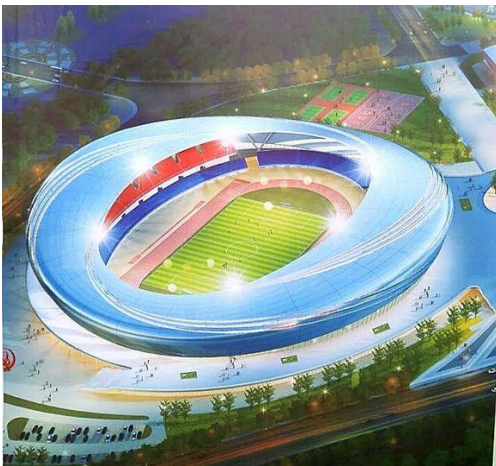

Record ID	4075		
Capacity	35,000		
Built			
GE Image	15/02/2019		
Co-ords	39.613719N, 118.154447E	>>Verified?	YES