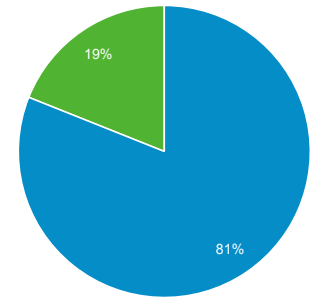

Audience Overview

Mar 12, 2018 - Apr 16, 2018

All Users
100.00% Users

Overview

Users 449	New Users 449	Sessions 1,243
Number of Sessions per User 2.77	Pageviews 1,674	Pages / Session 1.35
Avg. Session Duration 00:01:29	Bounce Rate 76.67%	

■ New Visitor ■ Returning Visitor

Language	Users	% Users
1. sl-si	142	30.80%
2. sl	136	29.50%
3. en-us	129	27.98%
4. en-gb	12	2.60%
5. de-de	10	2.17%
6. hr-hr	4	0.87%
7. de	3	0.65%
8. en-si	3	0.65%
9. hr	3	0.65%
10. it-it	3	0.65%