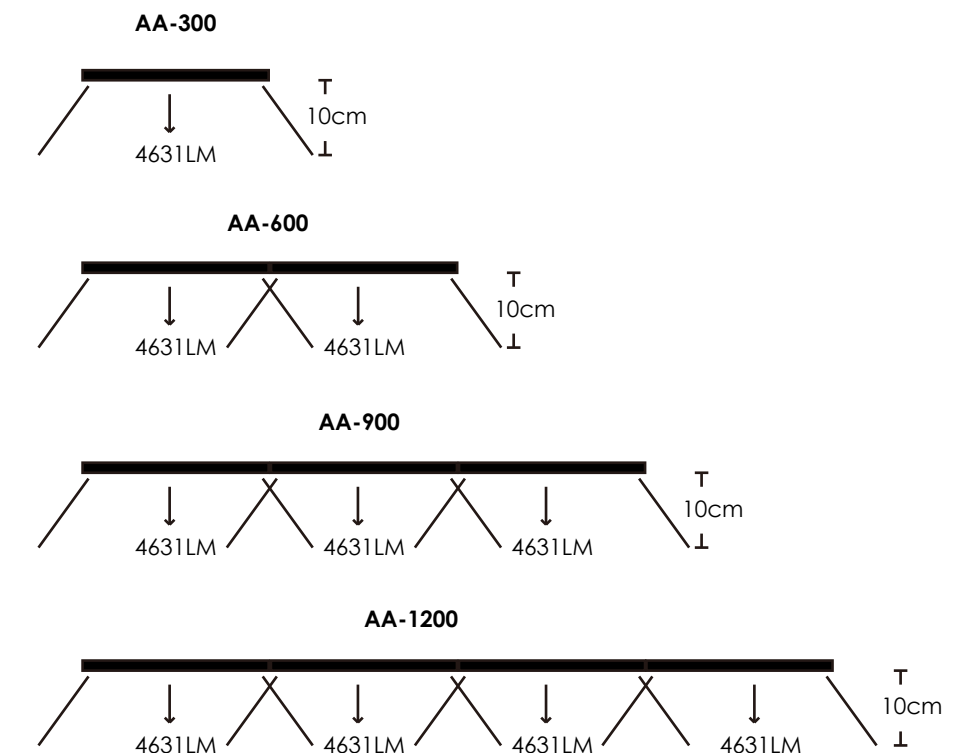

Aqua Air Planted Lighting Distribution