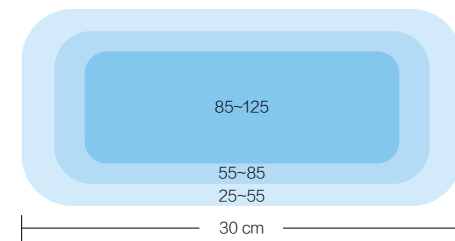

# PAR Measurement

---

## Aqua Air Planted

AA-300  
35CM From Light Source

AA-600  
35CM From Light Source

AA-900  
35CM From Light Source

AA-1200  
35CM From Light Source

## Aqua Air Marine

AA-300  
35CM From Light Source

AA-600  
35CM From Light Source

AA-900  
35CM From Light Source

AA-1200  
35CM From Light Source