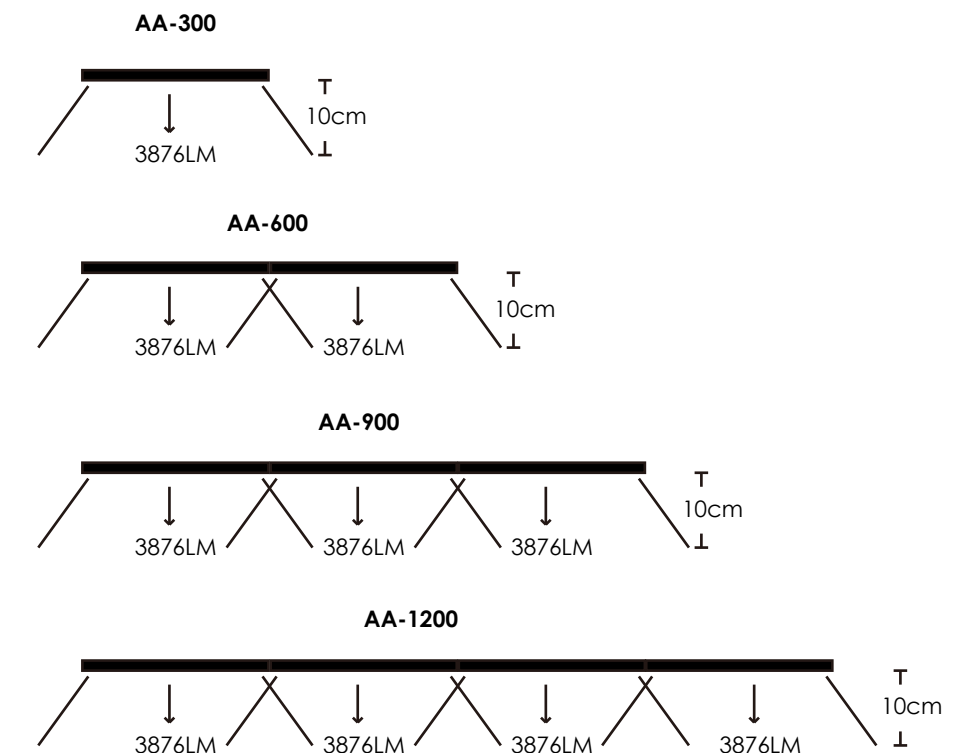

Aqua Air Marine Lighting Distribution