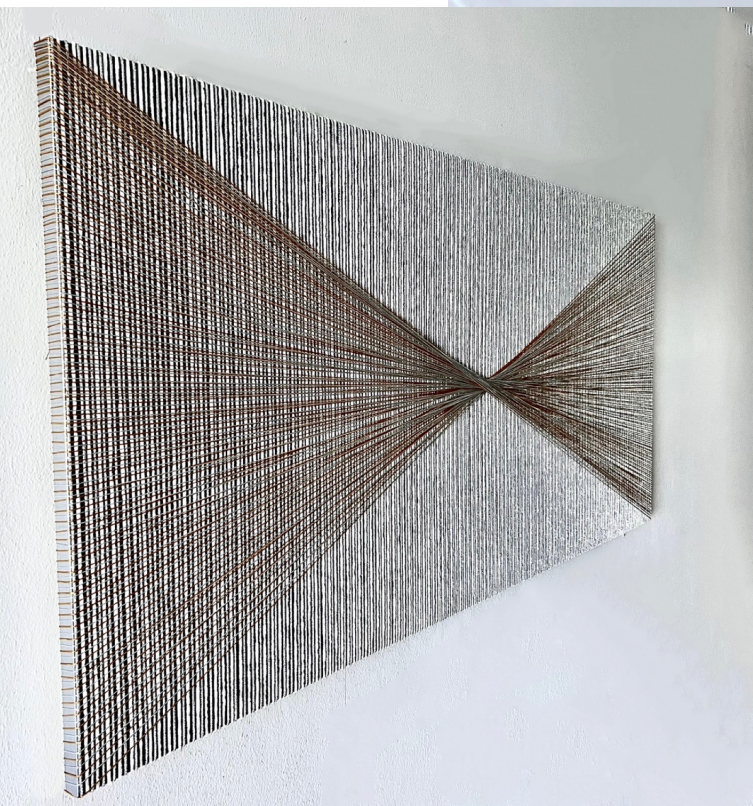

SIRENA
55"X 95"
ACRYLIC ON
CANVAS

ARABIA
65"X 114"
ACRYLIC ON CANVAS

ASCEND
48"X 96"
ACRYLIC ON CANVAS
& CORDS

DESERT ROSE
76"X 40"
ACRYLIC ON CANVAS
& CORDS

PURE WHITE
36"X 72"
ACRYLIC ON CANVAS
& CORDS

JESSIKITA
60"X 120"
ACRYLIC ON CANVAS
& CORDS

WINDOWS TO HEAVEN
60"X 110"
ACRYLIC ON CANVAS
& CORDS

BECOMING GAYLE STYLE
48"X 60" EACH
ACRYLIC ON CANVAS
& CORDS

NEW BEGINNINGS
72"X 115"
ACRYLIC ON CANVAS
& CORDS

SNOWY BEACH
48 X 72" & 48' X 48"
ACRYLIC ON CANVAS
& CORDS

STRAWS
48"x48"
ACRYLIC ON CANVAS
& CORDS

LIKE A DREAM
40"X 60"
ACRYLIC ON CANVAS
& CORDS

FALLING WATER
48"X 48"
ACRYLIC ON CANVAS
& CORDS

BOW TIE
40"X 84"
ACRYLIC ON CANVAS
& CORDS

GUARDIAN ANGELS
60" X 72" EACH
ACRYLIC ON CANVAS
& CORDS

GOLDEN HOUR
72"X 96"
ACRYLIC ON CANVAS
& CORDS

EGYPTIAN QUEEN
60"X 72"
ACRYLIC ON CANVAS
& CORDS