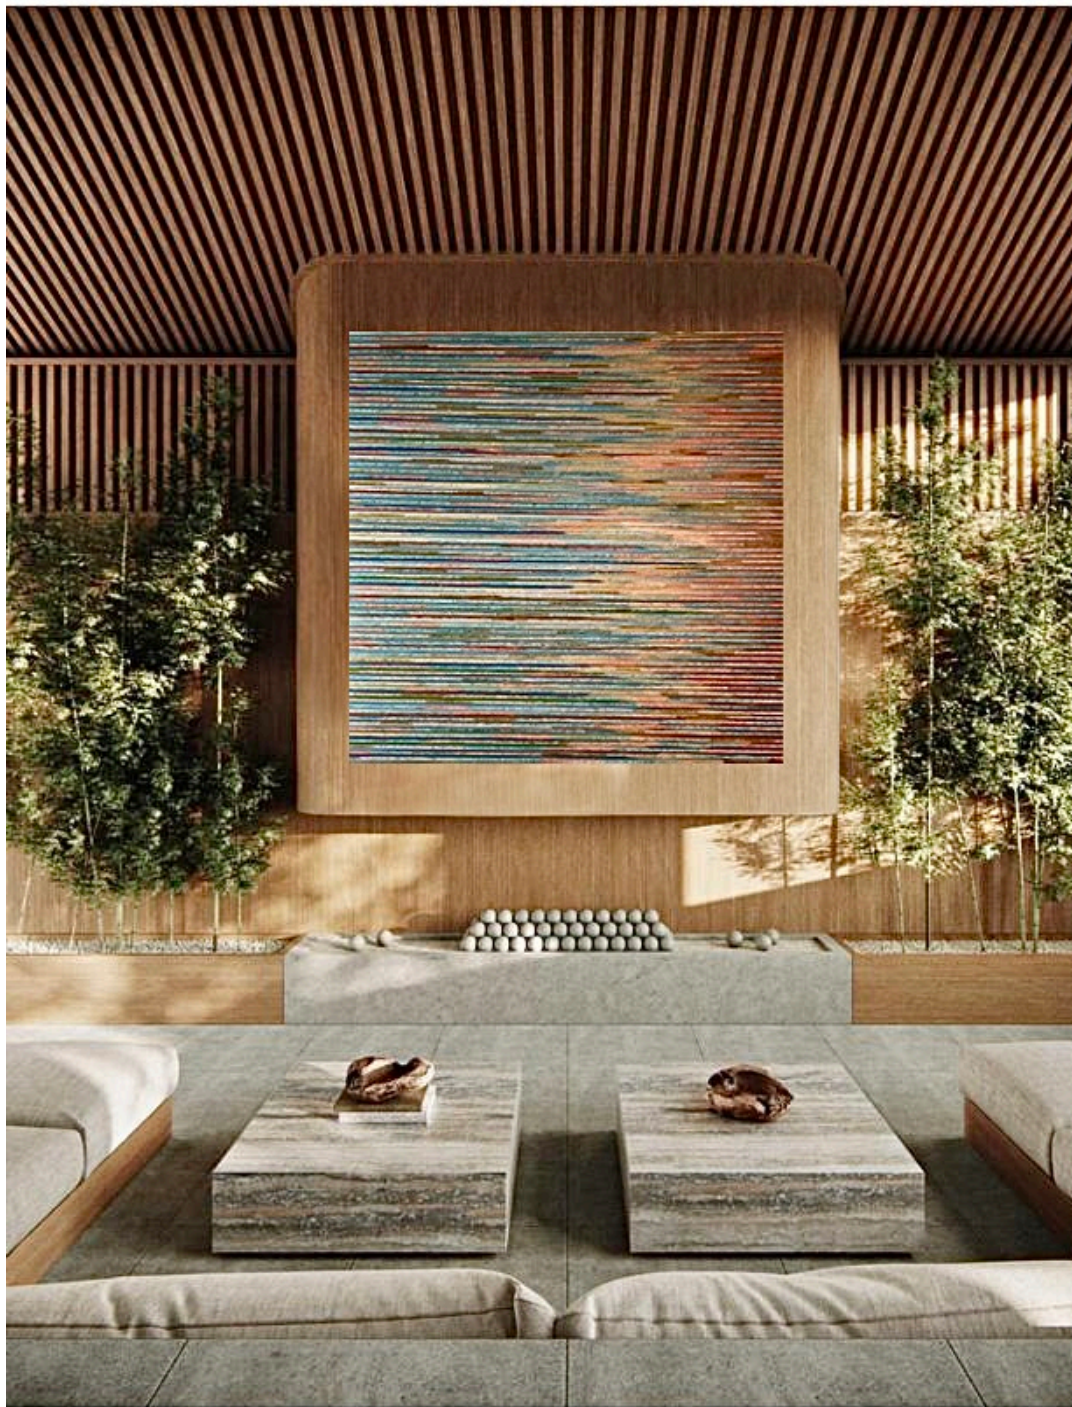

MESKITA ART

ZEBRA
55"X102"
ACRYLIC ON CANVAS
& CORDS

EBB & FLOW
50"X 65" EACH
ACRYLIC ON CANVAS
& CORDS

TIMELESS
60"X 84"
ACRYLIC ON CANVAS
& CORDS

MIAMI OCEAN
72"X 154"
ACRYLIC ON CANVAS
& CORDS

BLACK DIAMOND
55" X 55"
ACRYLIC ON CANVAS
& CORDS