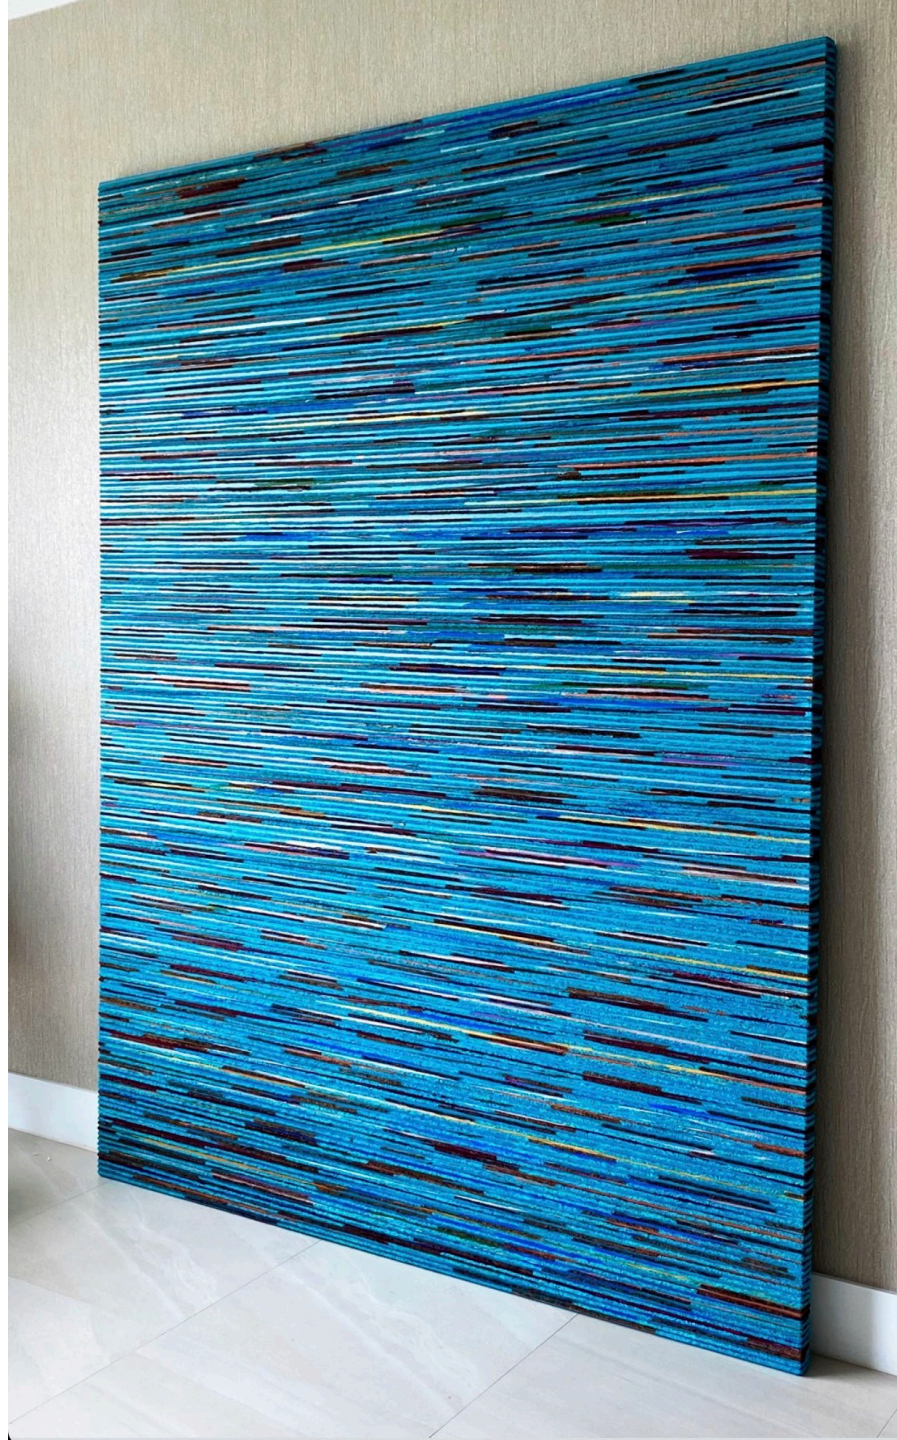

BRANCO
60"X120"
ACRYLIC ON CANVAS
& CORDS

COLORS OF BLUE 2
60"X 102"
ACRYLIC ON CANVAS & CORDS

COLORS OF BLUE 1
60"X 70"
ACRYLIC ON CANVAS & CORDS

COLORS OF BLUE 1
60"X 70"
ACRYLIC ON CANVAS
& CORDS

AZULIKE
48"X 48"
ACRYLIC ON CANVAS
& CORDS

RIO
50"X 90"
ACRYLIC ON CANVAS
& CORDS

BUNNY
55" X 55"
ACRYLIC ON CANVAS
& CORDS

PINK MISSONI
78" X 156"
ACRYLIC ON CANVAS
& CORDS

COLORS
63"X 84"
ACRYLIC ON CANVAS
& CORDS

VANILLA
84"X 84"
ACRYLIC ON CANVAS
& CORDS

TERRACOTTA
60" X 72"
ACRYLIC ON CANVAS
& CORDS

ANGEL
GAVRIEL KATRIEL
60"X 72"
ACRYLIC ON CANVAS
& CORDS

ANGEL WINGS
60 X 72" & 60" X 60"
ACRYLIC ON CANVAS
& CORDS

MAGENTA
74"X 52"
ACRYLIC ON CANVAS
& CORDS