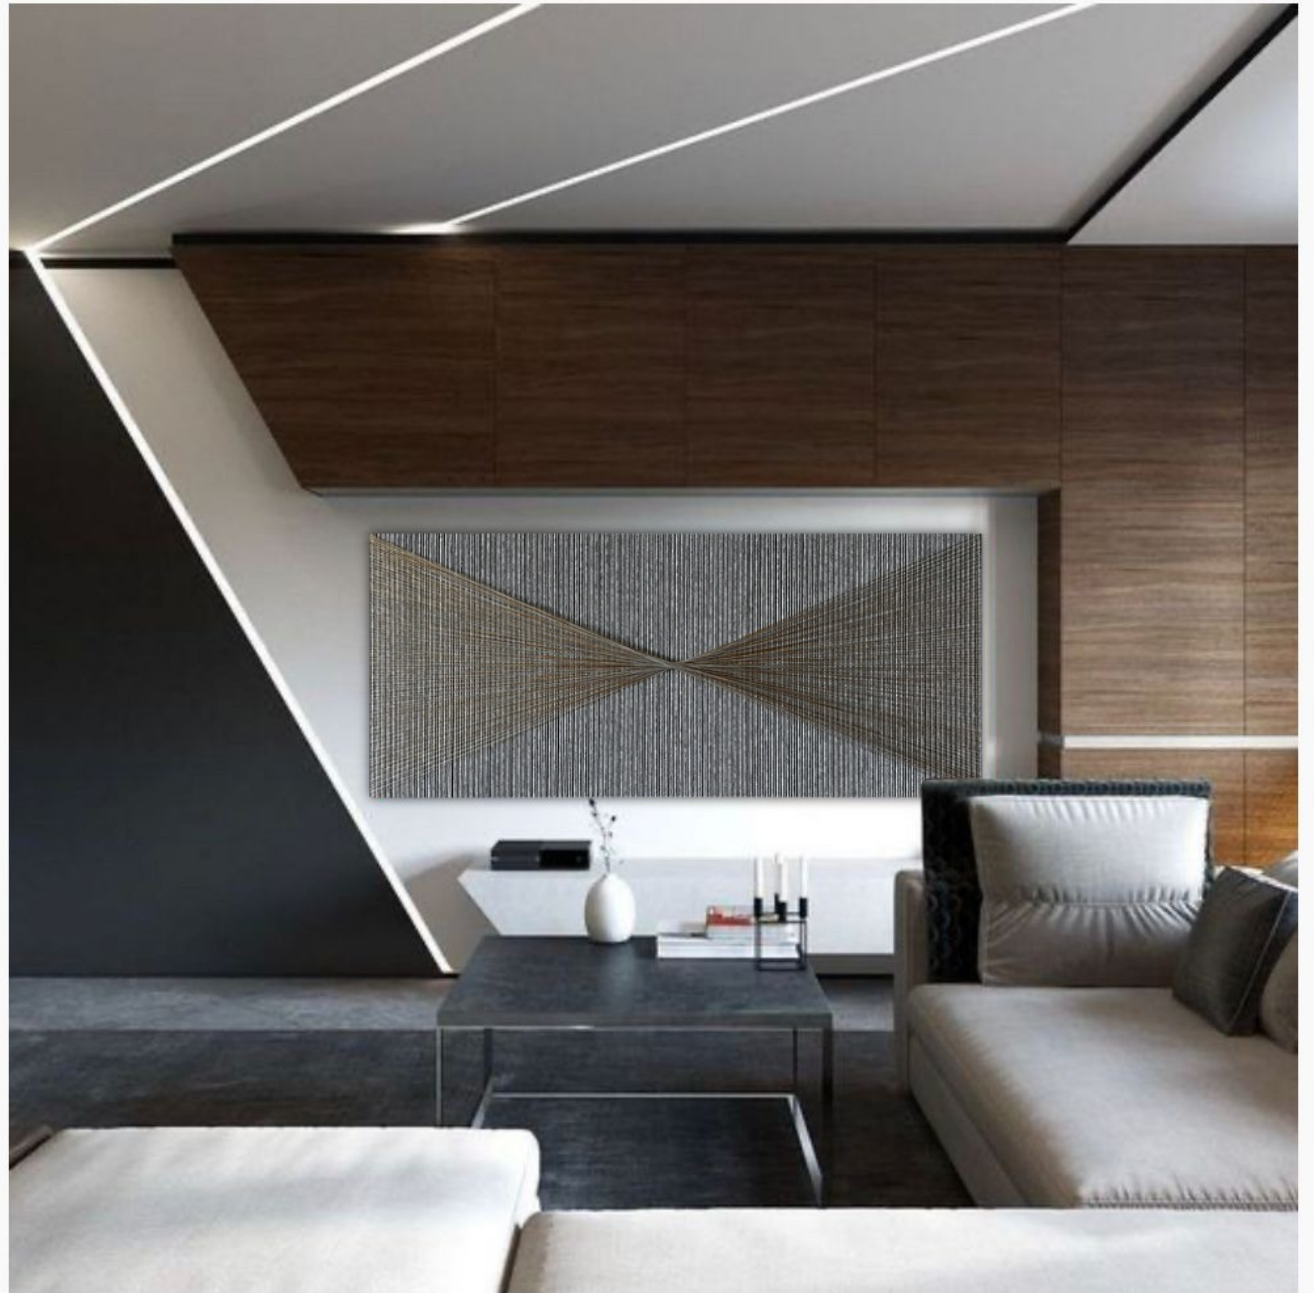

WINDOWS TO HEAVEN
60"X 110"
ACRYLIC ON CANVAS
& CORDS

BECOMING GAYLE STYLE
48"X 60" EACH
ACRYLIC ON CANVAS
& CORDS

NEW BEGINNINGS
72"X 115"
ACRYLIC ON CANVAS
& CORDS

SNOWY BEACH
48 X 72" & 48' X 48"
ACRYLIC ON CANVAS
& CORDS

STRAWS
48"x48"
ACRYLIC ON CANVAS
& CORDS

LIKE A DREAM
40"X 60"
ACRYLIC ON CANVAS
& CORDS

FALLING WATER
48"X 48"
ACRYLIC ON CANVAS
& CORDS

BOW TIE
40"X 84"
ACRYLIC ON CANVAS
& CORDS

GUARDIAN ANGELS
60" X 72" EACH
ACRYLIC ON CANVAS
& CORDS