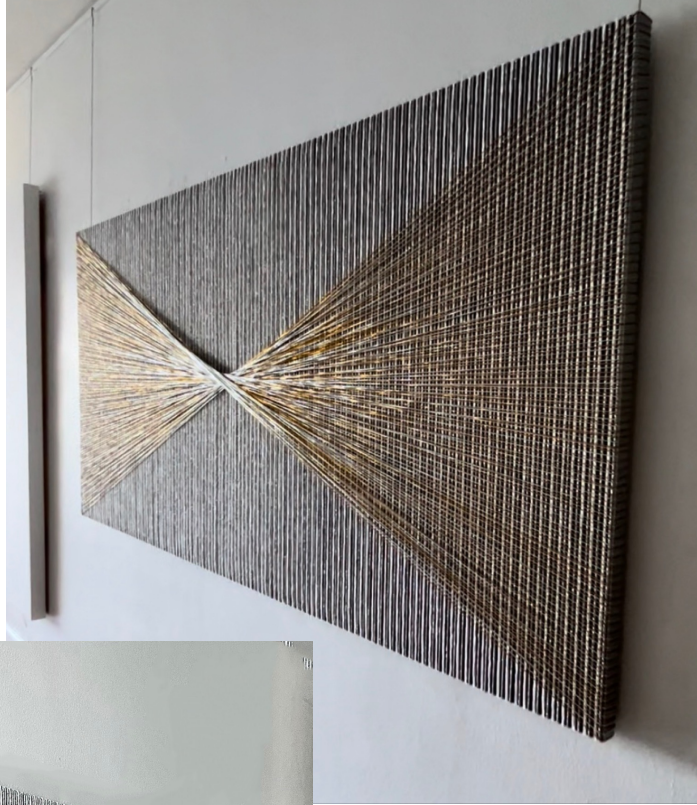

WINDOWS TO HEAVEN
60"X 110"
ACRYLIC ON CANVAS
& CORDS

BECOMING GAYLE STYLE
48"X 60" EACH
ACRYLIC ON CANVAS
& CORDS

NEW BEGINNINGS
72"X 115"
ACRYLIC ON CANVAS
& CORDS

SNOWY BEACH
48 X 72" & 48' X 48"
ACRYLIC ON CANVAS
& CORDS

STRAWS
48"x48"
ACRYLIC ON CANVAS
& CORDS

LIKE A DREAM
40"X 60"
ACRYLIC ON CANVAS
& CORDS

FALLING WATER
48"X 48"
ACRYLIC ON CANVAS
& CORDS

BOW TIE
40"X 84"
ACRYLIC ON CANVAS
& CORDS

GUARDIAN ANGELS
60" X 72" EACH
ACRYLIC ON CANVAS
& CORDS

GOLDEN HOUR
72"X 96"
ACRYLIC ON CANVAS
& CORDS

EGYPTIAN QUEEN
60"X 72"
ACRYLIC ON CANVAS
& CORDS