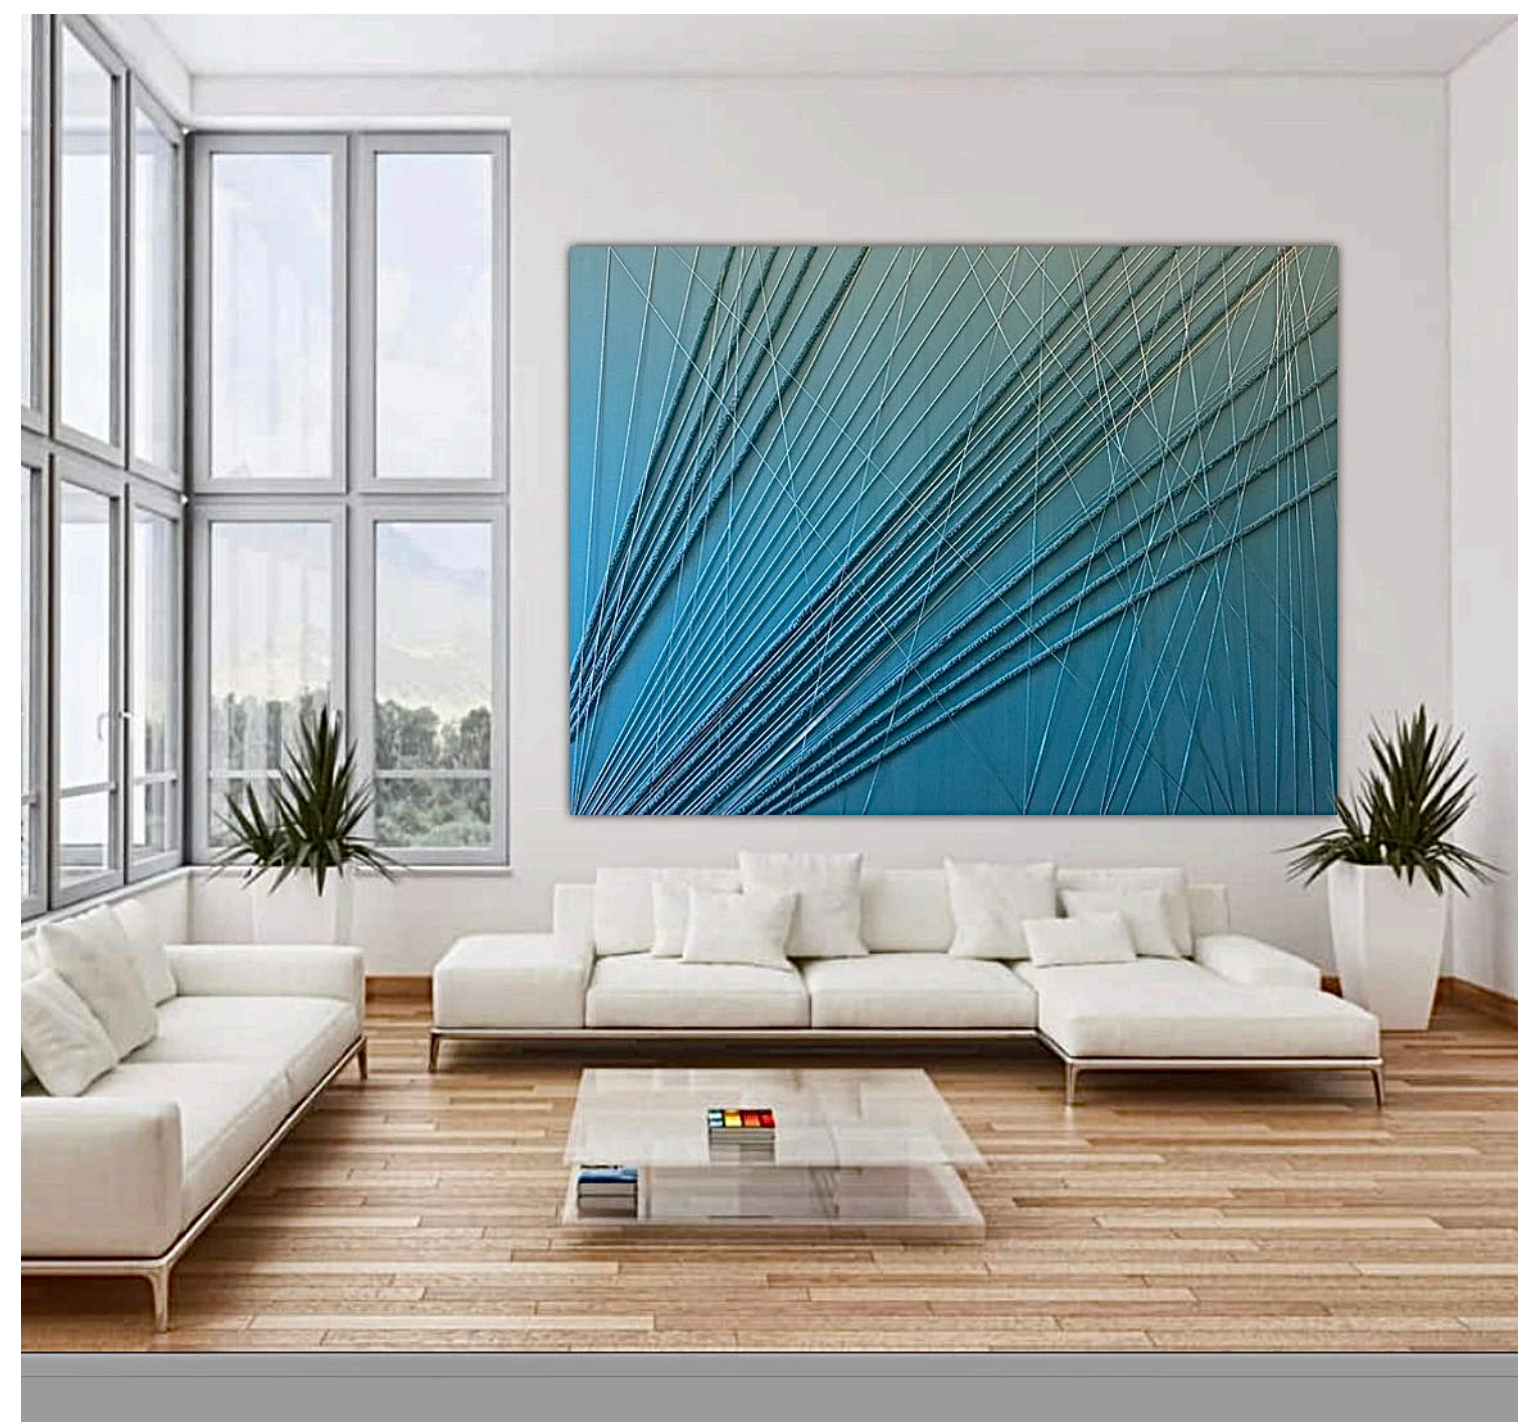

WINDOWS TO HEAVEN
60"X 110"
ACRYLIC ON CANVAS
& CORDS

BECOMING GAYLE STYLE
48"X 60" EACH
ACRYLIC ON CANVAS
& CORDS

NEW BEGINNINGS
72"X 115"
ACRYLIC ON CANVAS
& CORDS

SNOWY BEACH
48 X 72" & 48' X 48"
ACRYLIC ON CANVAS
& CORDS

STRAWS
48"x48"
ACRYLIC ON CANVAS
& CORDS

LIKE A DREAM
40"X 60"
ACRYLIC ON CANVAS
& CORDS

FALLING WATER
48"X 48"
ACRYLIC ON CANVAS
& CORDS

BOW TIE
40"X 84"
ACRYLIC ON CANVAS
& CORDS

GUARDIAN ANGELS
60" X 72" EACH
ACRYLIC ON CANVAS
& CORDS

GOLDEN HOUR
72"X 96"
ACRYLIC ON CANVAS
& CORDS

EGYPTIAN QUEEN
60"X 72"
ACRYLIC ON CANVAS
& CORDS