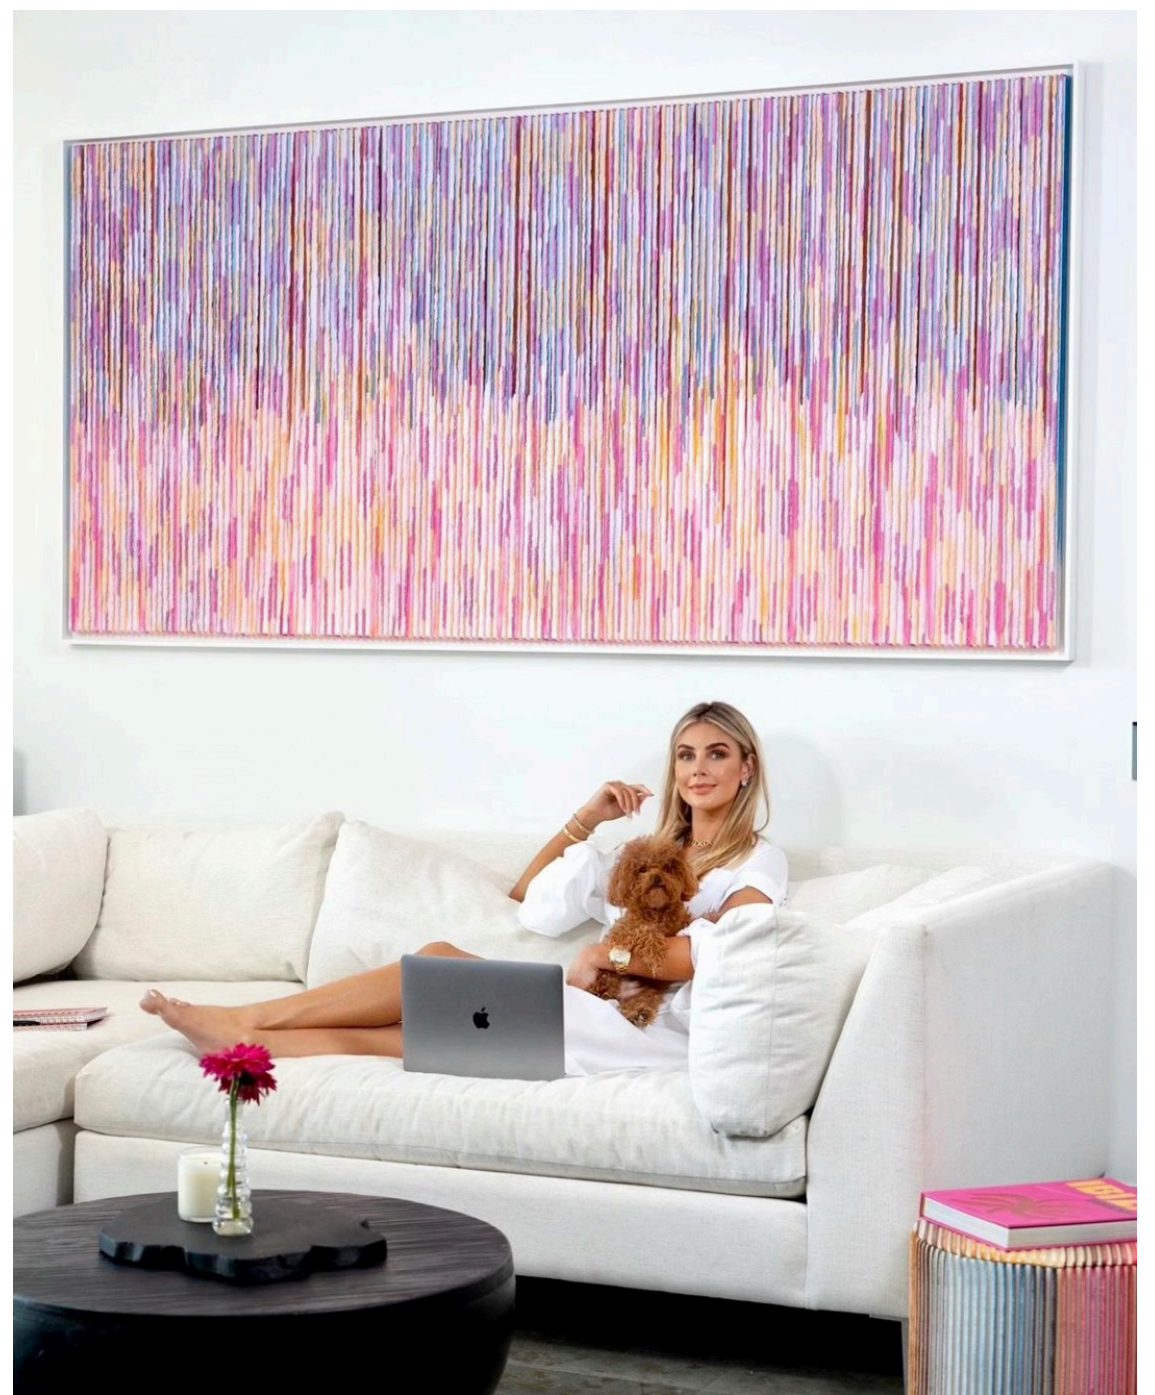

MY FIRST
43"X 76"
ACRYLIC ON CANVAS
& CORDS

BRAZILIAN TOUCH
60"X 114"
ACRYLIC ON CANVAS
& CORDS