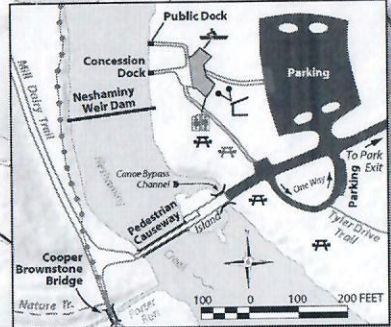

TYLER STATE PARK
BUCKS COUNTY