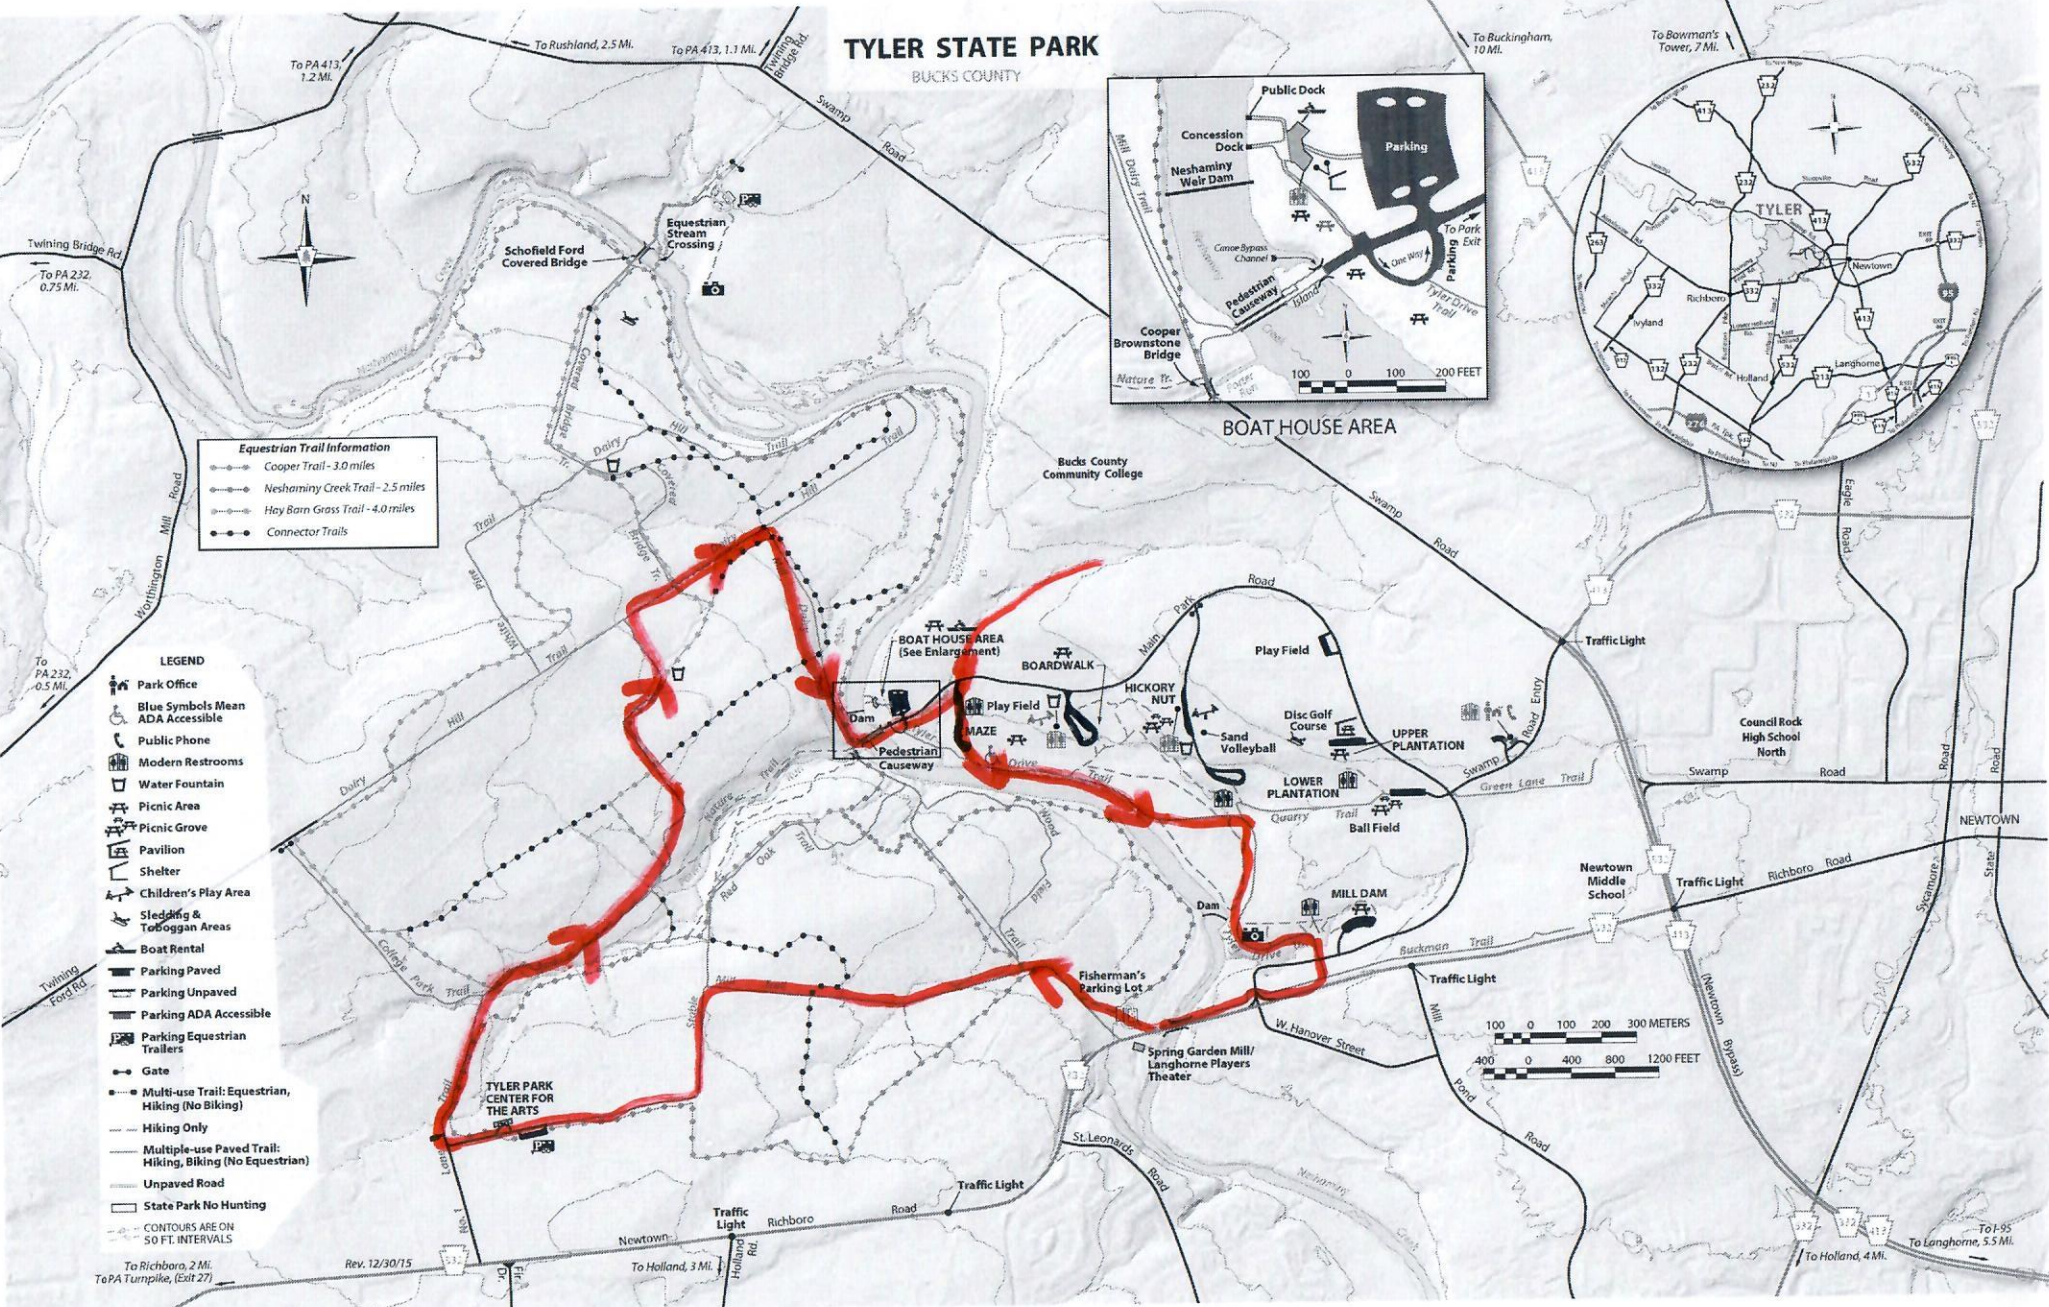

Equestrian Trail Information

- —•— Cooper Trail - 3.0 miles
- —•— Neshaminy Creek Trail - 2.5 miles
- —•— Hay Barn Grass Trail - 4.0 miles
- —•— Connector Trails

1. **LEGEND**
2. Park Office
   - Blue Symbols Mean ADA Accessible
   - Public Phone
   - Modern Restrooms
   - Water Fountain
   - Picnic Area
   - Picnic Grove
   - Pavilion
   - Shelter
   - Children's Play Area
   - Sledding & Toboggan Areas
   - Boat Rental
   - Parking Paved
   - Parking Unpaved
   - Parking ADA Accessible
   - Parking Equestrian Trailers
   - Gate
   - Multi-use Trail: Equestrian, Hiking (No Biking)
   - Hiking Only
   - Multiple-use Paved Trail: Hiking, Biking (No Equestrian)
   - Unpaved Road
   - State Park No Hunting
   - CONTOURS ARE ON 50 FT. INTERVALS