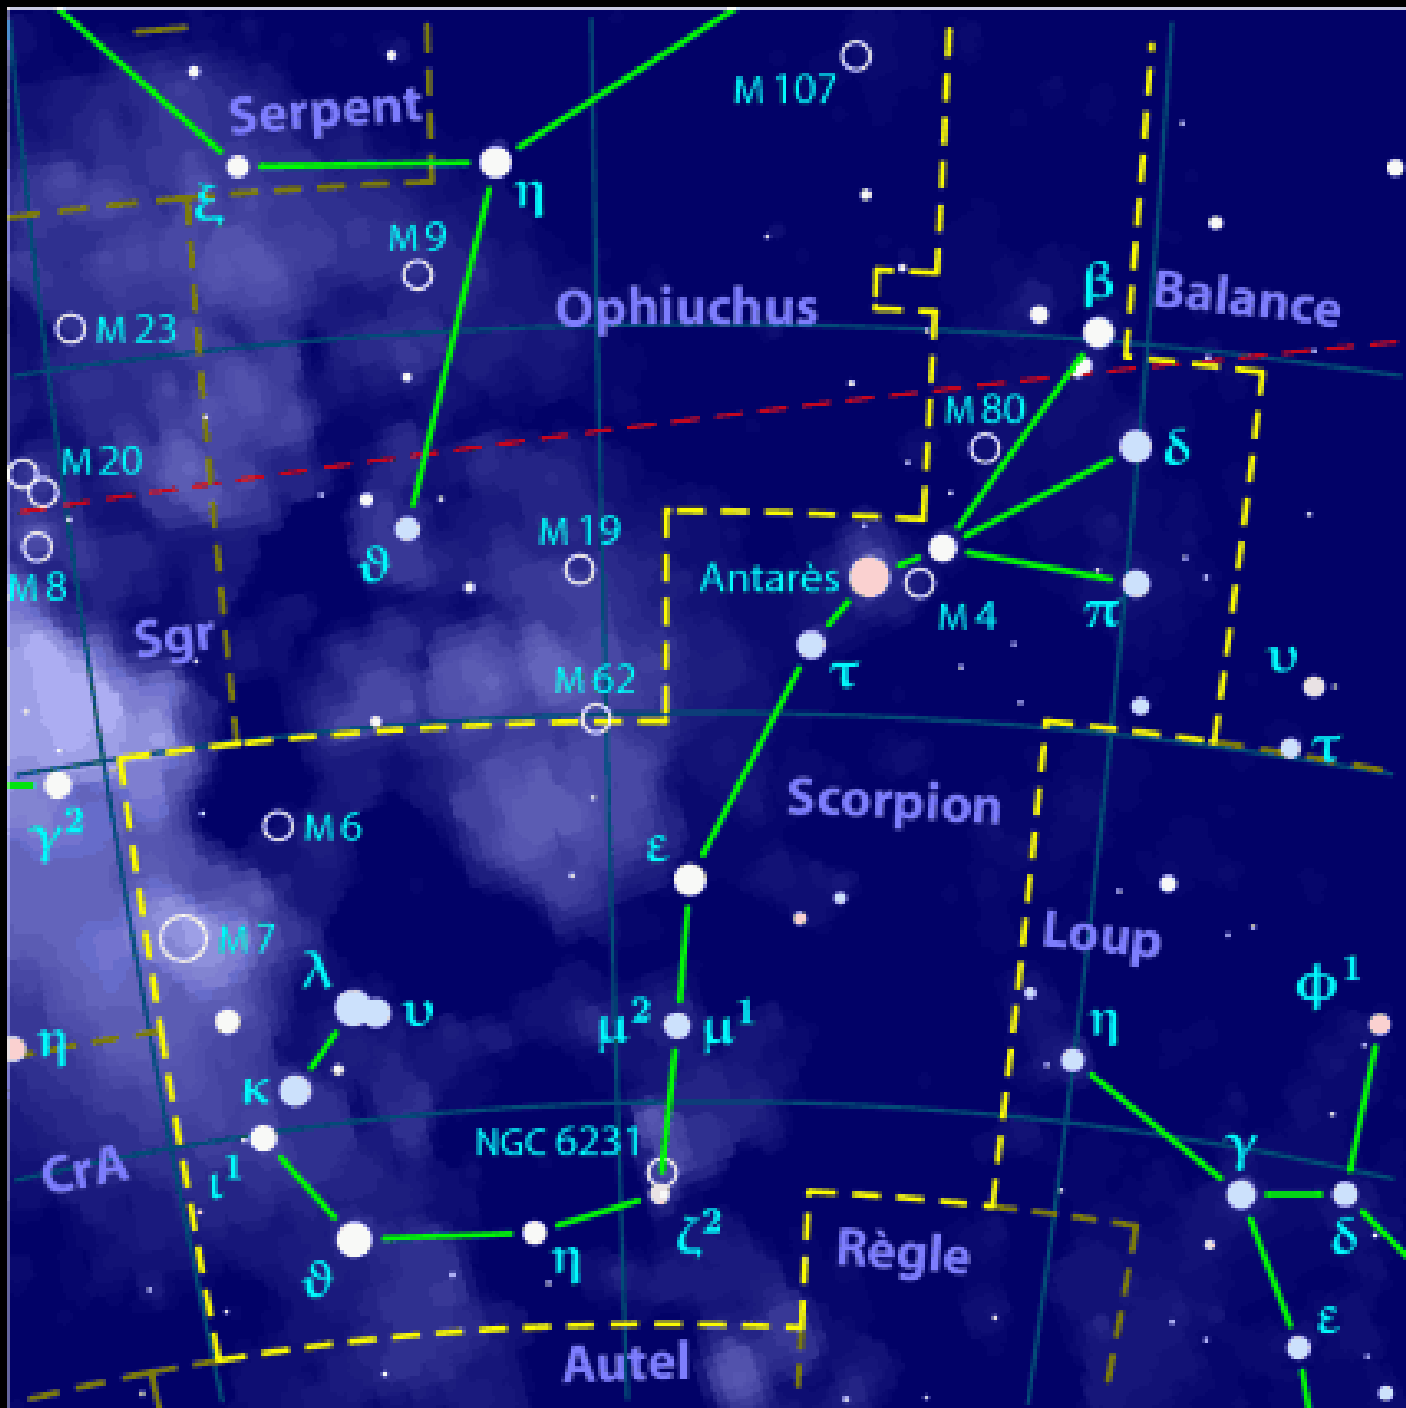

Scorpius

The Scorpion

July

North

Antares

M4
globular cluster

M4
globular cluster

Sun $R \approx 0.7$ million km

Orbit of Mars

$R \approx 227$ million km

Orange Star

Arcturus $R \approx 20$ million km

Red Giant

Antares $R \approx 300$ million km