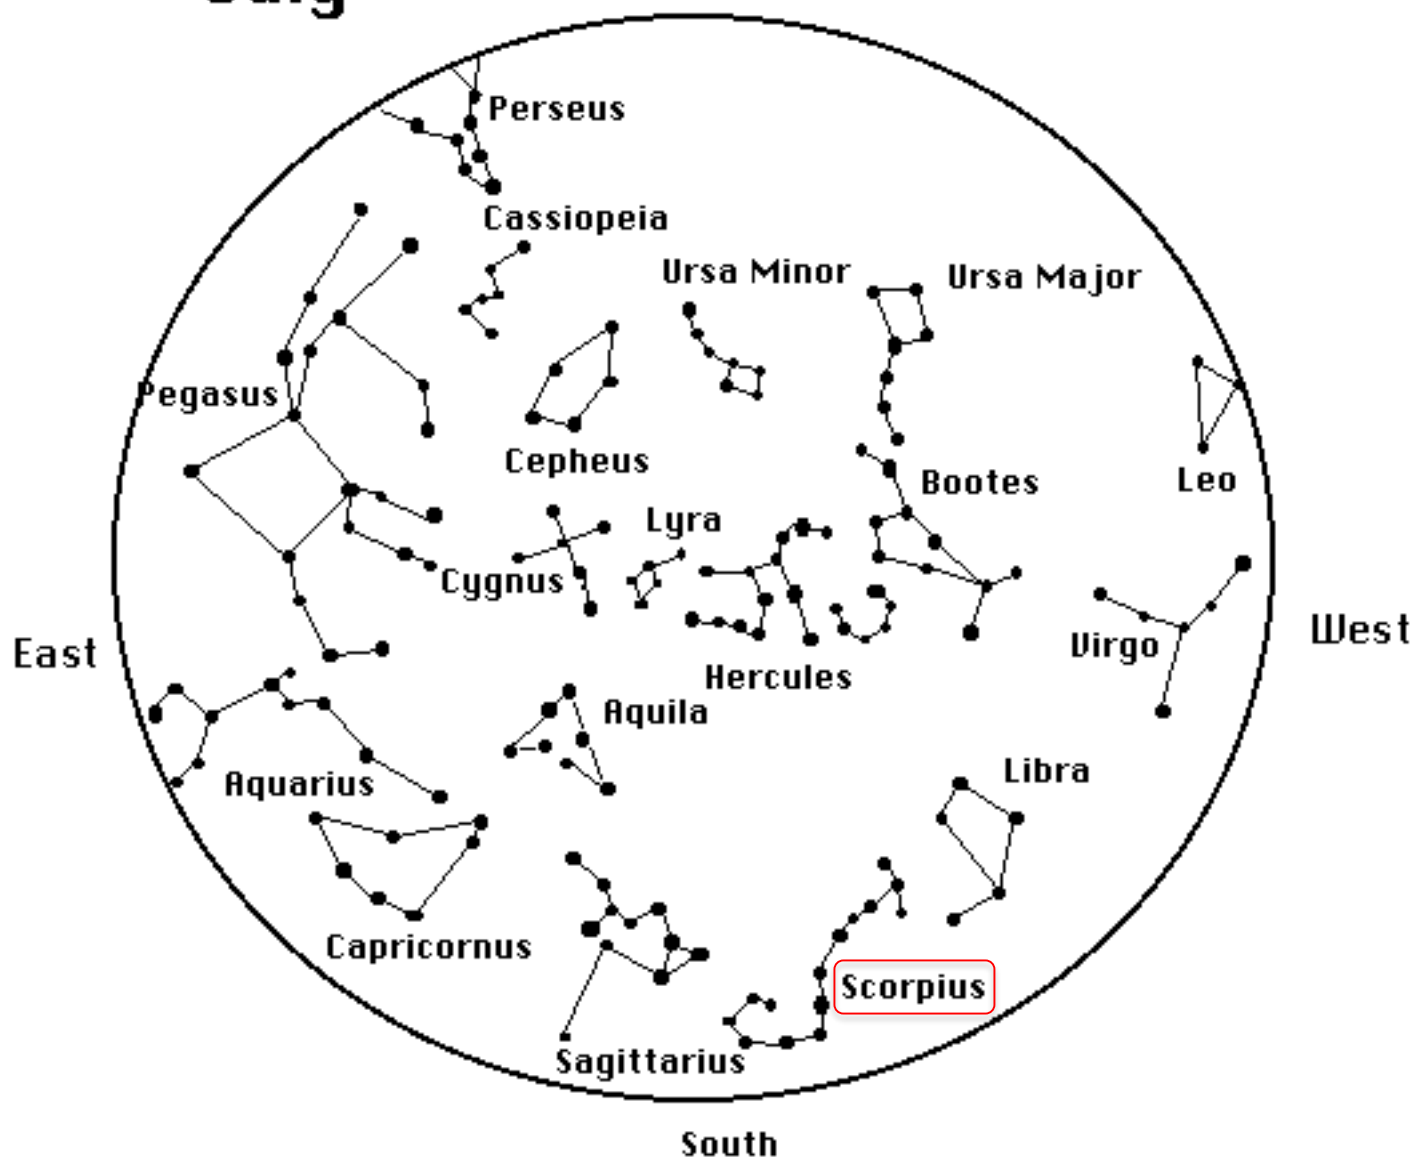

Scorpius

The Scorpion

July

North

Antares

M4
globular cluster

M4
globular cluster

Sun $R \approx 0.7$ million km

Orbit of Mars

$R \approx 227$ million km

Orange Star

Arcturus $R \approx 20$ million km

Red Giant

Antares $R \approx 300$ million km