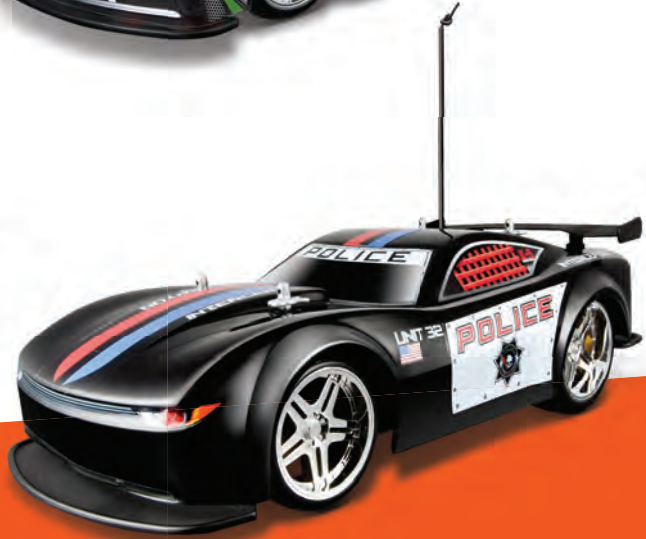

> TRN-28

> VRT-16

> SPR-32

MONSTER DRIFT R/C

> MONSTER DRIFT R/C

Real drifting action

Slide all four wheels like the big cars. This is the kind of racing where style is more important than speed.

- Approx. 7" long
- For best performance, use on hard smooth surfaces
- Requires 4 AAA batteries for the vehicle and 2 AAA batteries for the controller (batteries not included)