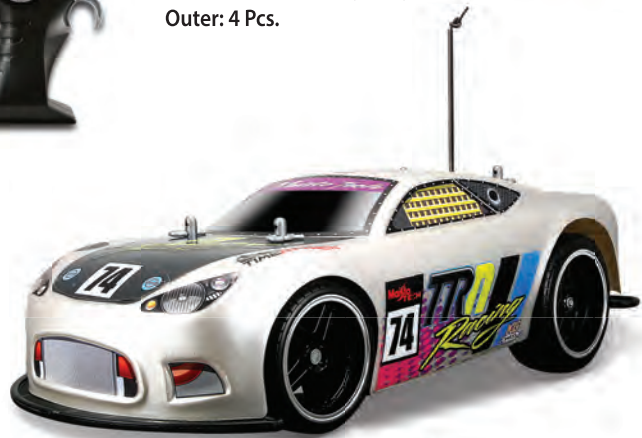

> TRN-28

> VRT-16

> SPR-32

MONSTER DRIFT R/C

> MONSTER DRIFT R/C

Real drifting action

Slide all four wheels like the big cars. This is the kind of racing where style is more important than speed.

- Approx. 7" long
- For best performance, use on hard smooth surfaces
- Requires 4 AAA batteries for the vehicle and 2 AAA batteries for the controller (batteries not included)