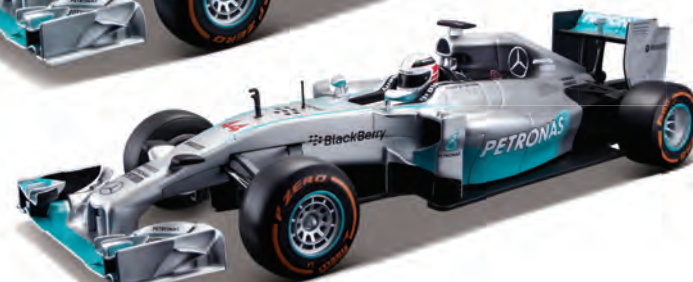

#81254

Full-color window box, Asst.,
Outer: 4 Pcs.

MERCEDES AMG PETRONAS F1 W05 HYBRID

#81253

Nico Rosberg

Lewis Hamilton