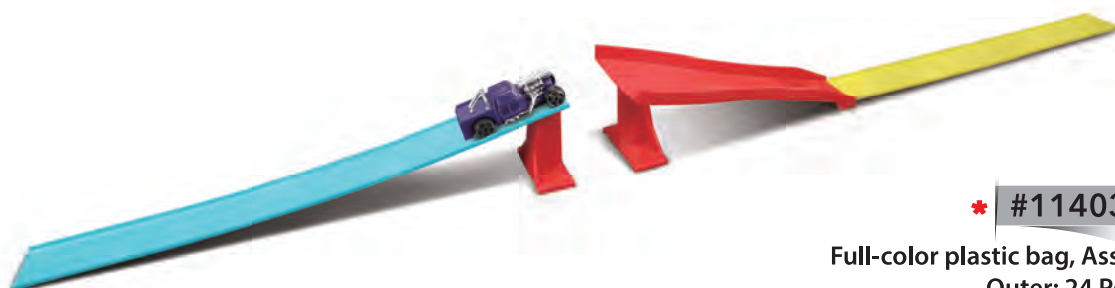

Super Jump Playset

NEW

- Plastic track pieces
- Plastic jump receiver
- Jump supports
- Includes 1 Fresh Metal die-cast vehicle