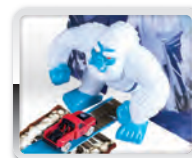

Plastic Yeti Monster

Shark Jump Playset

Target shooting action set

- Launch the car into the shark
- Shark figure has a movable jaw
- Rubber-band launcher
- Includes one Approx. 3" long vehicle