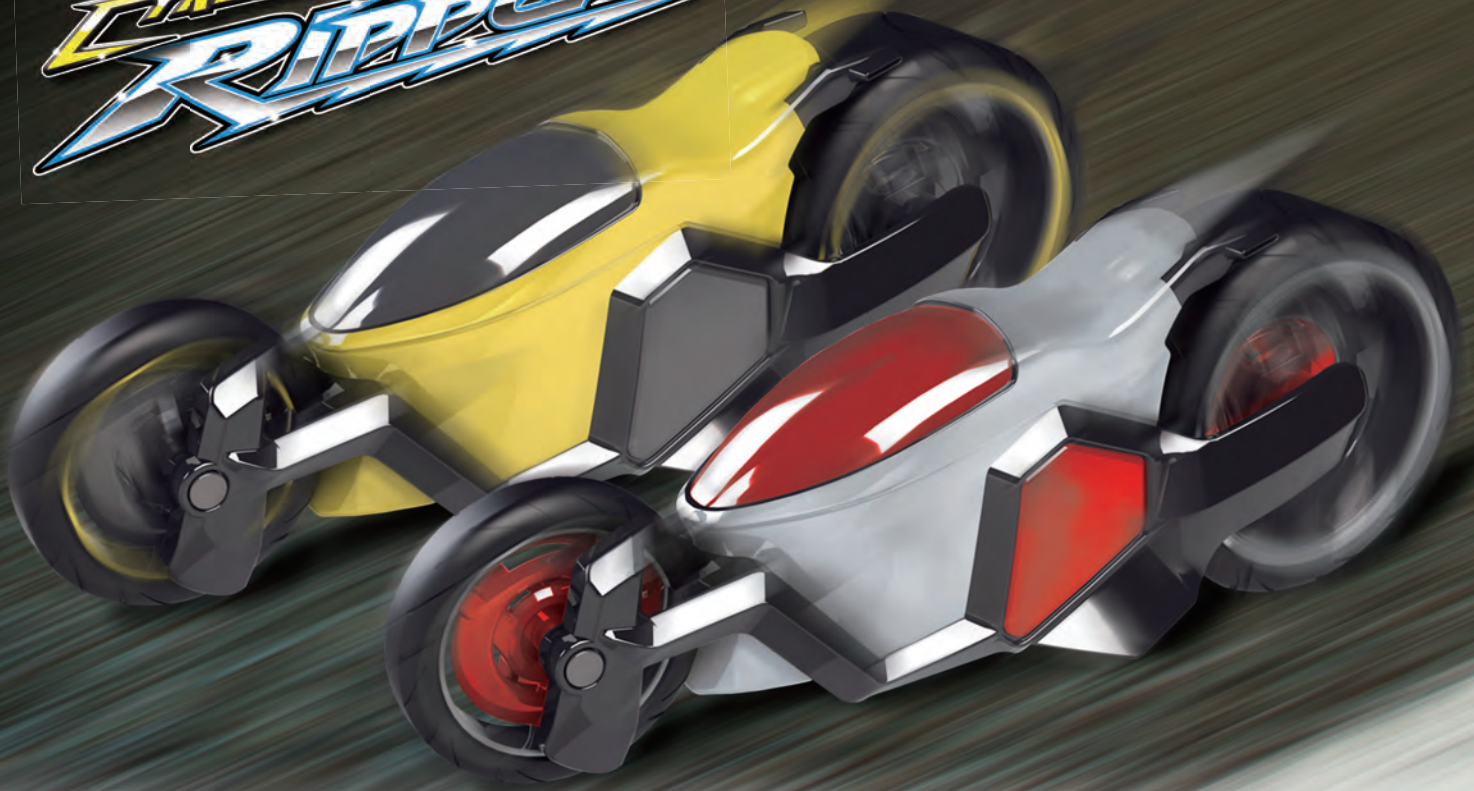

CYKLONE RIPPER

NEW

Ripcord-powered stunt cycle

- Plastic body
- Approx, 6 $\frac{7}{8}$ " long
- Handle with rip cord included
- No batteries required