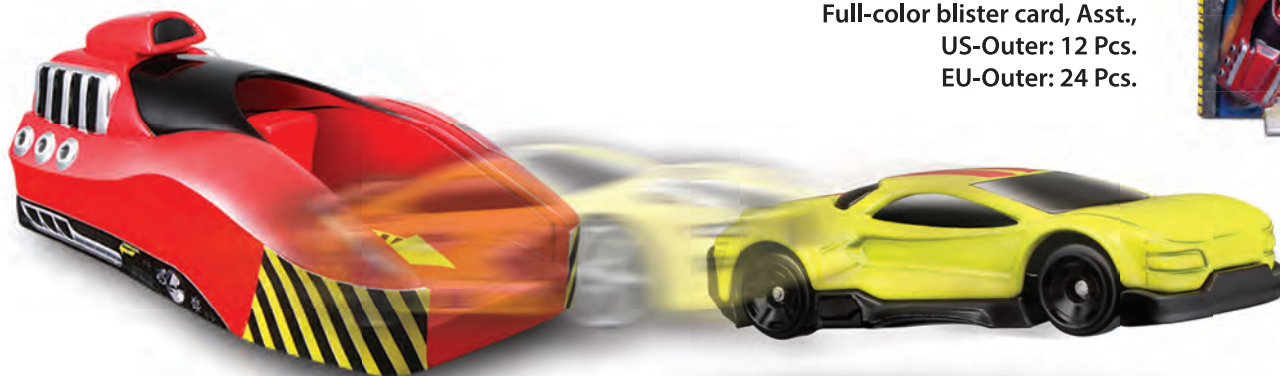

Race Launcher

- Spring-action launcher shoots the car
- One die-cast vehicle
- Vehicle has a die-cast metal body with plastic parts

#15151

Full-color blister card, Asst.,
US-Outer: 12 Pcs.
EU-Outer: 24 Pcs.

Build-N-Play Sets

Assorted themed playsets with 3" vehicle

- Easy-to-assemble cardstock building
- 1 Approx. 3" long die-cast vehicle
- Plastic accessories

Asst. No. #12520

Full-color window box, Asst.,
Outer: 8 Pcs.