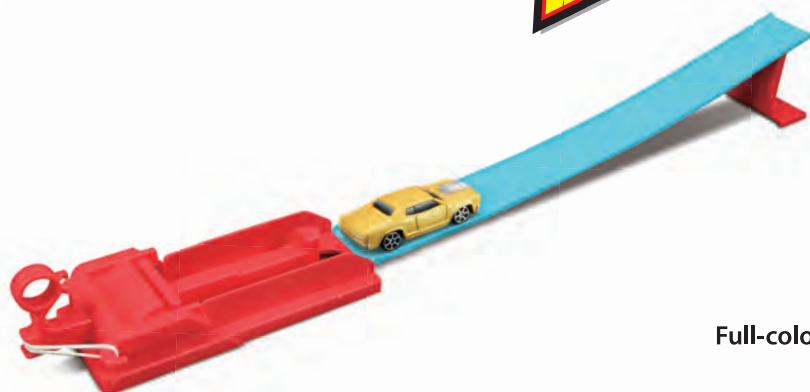

* #11402

Full-color plastic bag, Asst.,
Outer: 24 Pcs.

Launcher Jump Playset

NEW

- Plastic track piece
- Plastic launcher
- Jump support
- Includes 1 Fresh Metal die-cast vehicle

* #11401

Full-color plastic bag, Asst.,
Outer: 24 Pcs.