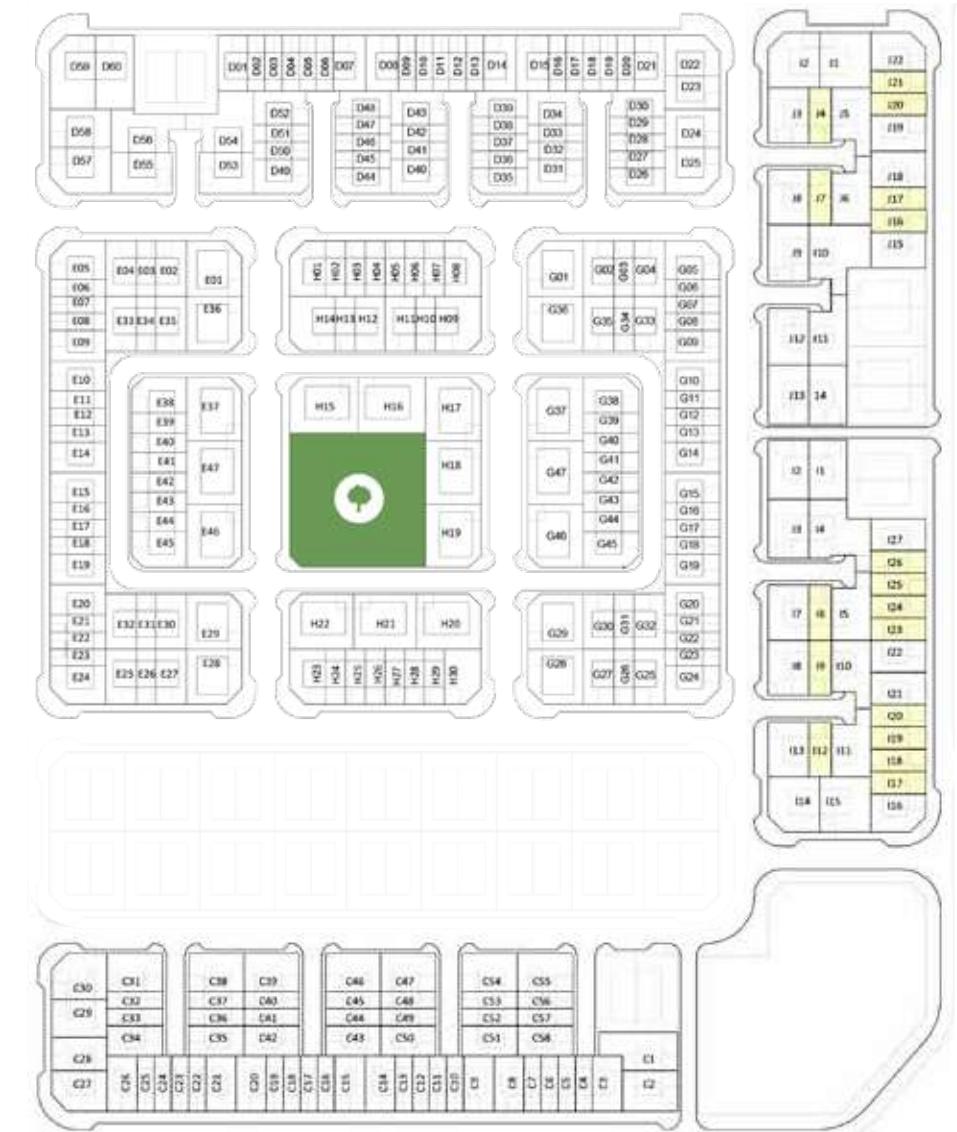

Ground Floor: 1,152 sq. ft.

First Floor: 817 sq. ft.

Total: 1,969 sq. ft.

Ground Floor

First Floor

3 Bedroom Deluxe Townhouse

3 Bed + 2 Baths + Maid

Ground Floor: 1,300 sq. ft.

First Floor: 930 sq. ft.

Total: 2,230 sq. ft.

Ground Floor

First Floor

3 Bedroom Semi-Detached Villa

3 Bed + 2 Baths + Maid

Ground Floor: 1,310 sq. ft.

First Floor: 995 sq. ft.

Each home has sought-after features, such as generous back and side yards, two car parking spaces, and a maid's room.

The semi-detached and detached homes have four bedrooms and range in size from approximately 2,625 sq. ft. to 3,474 sq. ft. They benefit from large plots, offering a unique villa experience.