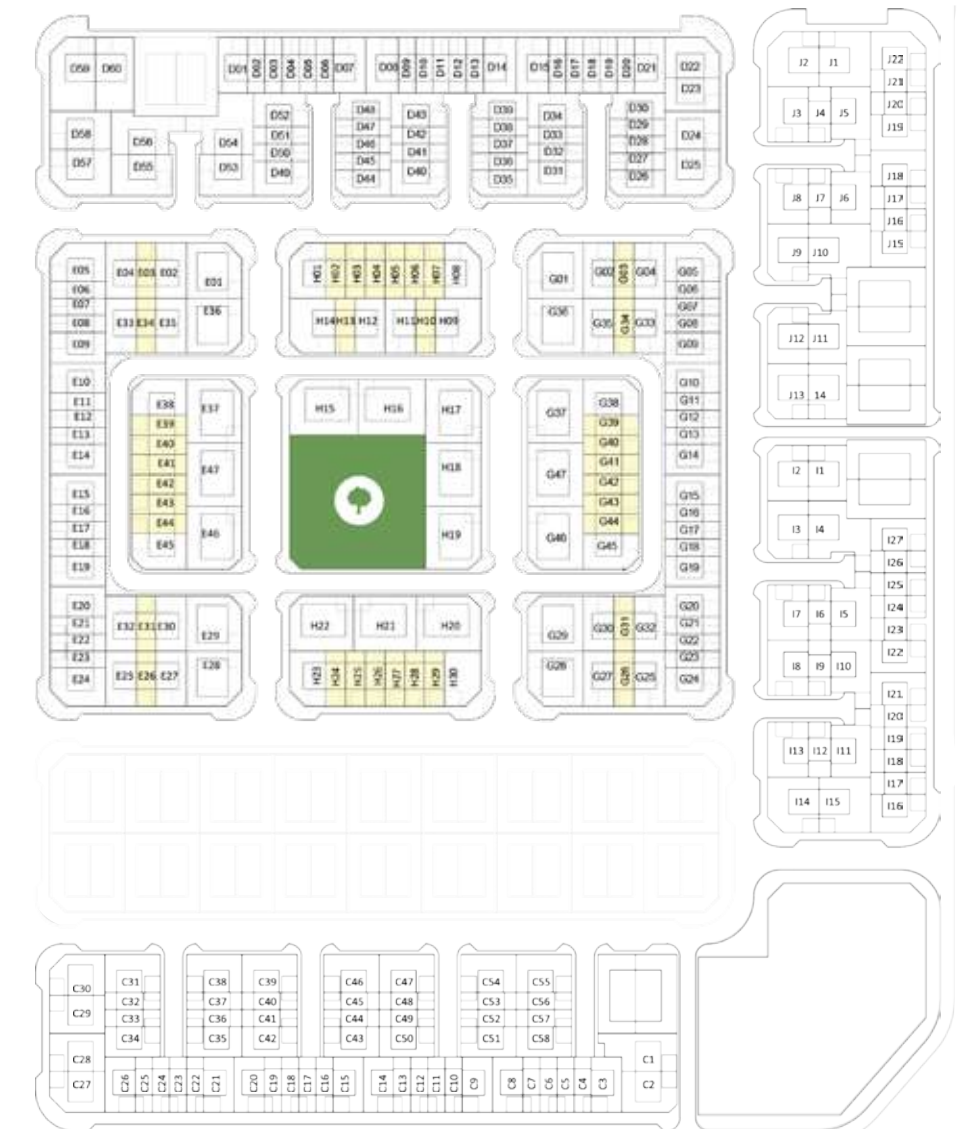

منزل تاون هاوس يتكوّن من ثلاث غرف نوم. وتتراوح مساحة هذه المنازل من ١,٩٦٩ قدم مربع وحتى ٢,٣٠٥ قدم مربع، ما سيجعلها مثالية للعائلات.

Ground Floor

First Floor

3 Bedroom Classic Townhouse

3 Bed + 2 Baths + Maid

Ground Floor: 1,152 sq. ft.

First Floor: 817 sq. ft.

Total: 1,969 sq. ft.

Ground Floor

First Floor

3 Bedroom Deluxe Townhouse

3 Bed + 2 Baths + Maid

Ground Floor: 1,300 sq. ft.

First Floor: 930 sq. ft.

Total: 2,230 sq. ft.

Ground Floor

First Floor

3 Bedroom Semi-Detached Villa

3 Bed + 2 Baths + Maid

Ground Floor: 1,310 sq. ft.

First Floor: 995 sq. ft.

Each home has sought-after features, such as generous back and side yards, two car parking spaces, and a maid's room.

The semi-detached and detached homes have four bedrooms and range in size from approximately 2,625 sq. ft. to 3,474 sq. ft. They benefit from large plots, offering a unique villa experience.