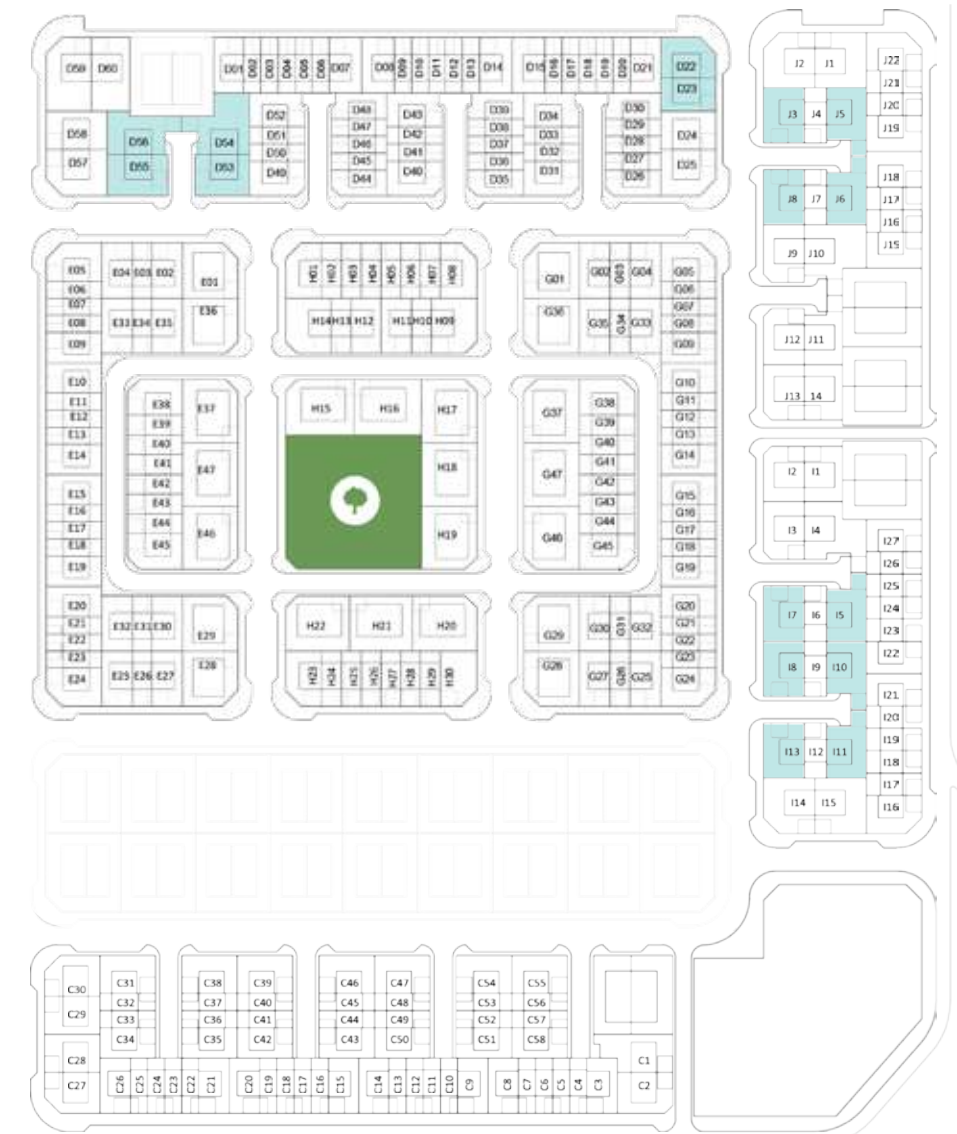

Ground Floor

First Floor

4 Bedroom Semi-Detached Villa

4 Bed + 3 Baths + Maid

Ground Floor: 1,476 sq. ft.

First Floor: 1,149 sq. ft.

Total: 2,625 sq. ft.

Ground Floor