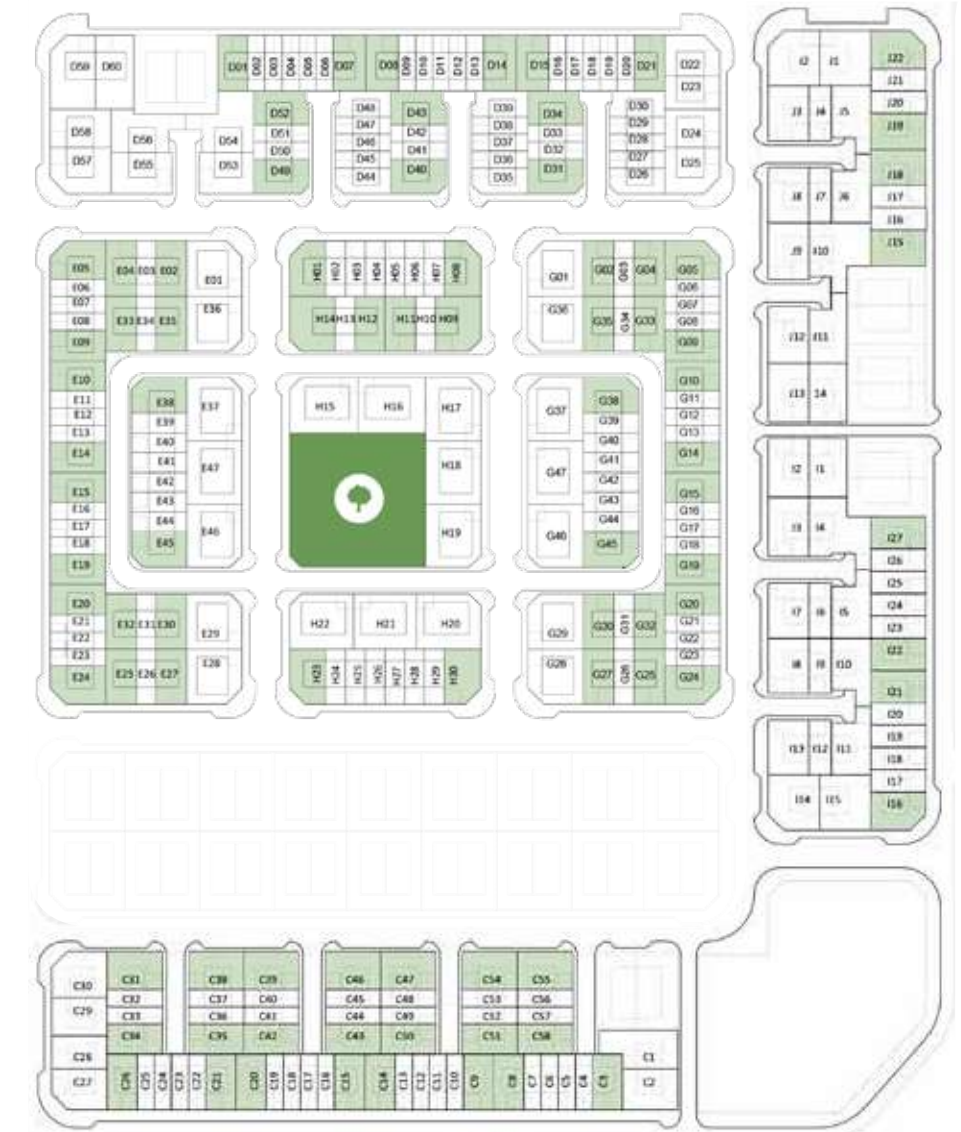

Ground Floor

First Floor

3 Bedroom Semi-Detached Villa

3 Bed + 2 Baths + Maid

Ground Floor: 1,310 sq. ft.

First Floor: 995 sq. ft.

Total: 2,305 sq. ft.