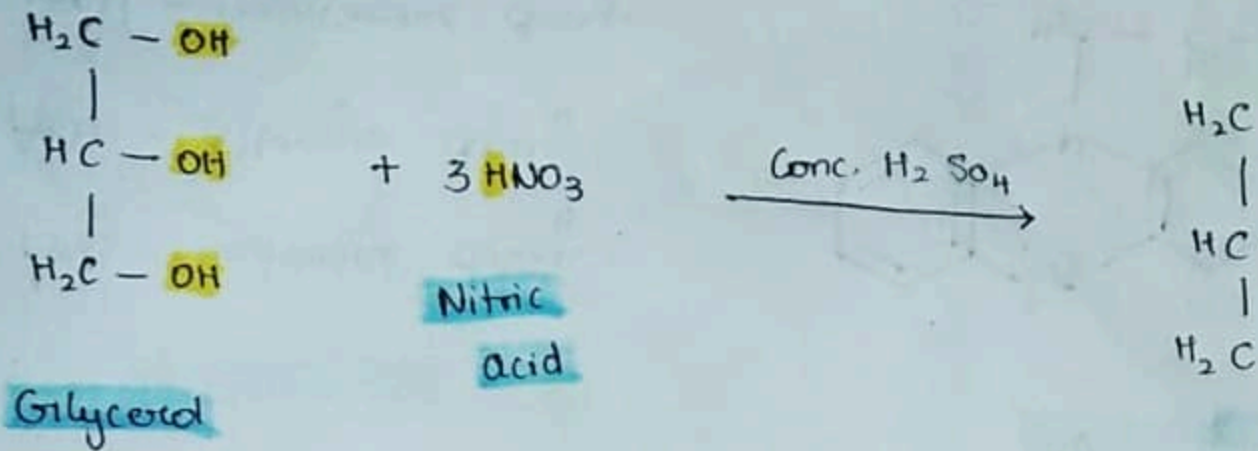

Winstrol Nova Precio - Rexobol 10 mg

Rexobol active substance is Stanozolol.

- Product: Rexobol 10 mg
- Category: Oral Steroids
- Ingridient: Stanozolol
- Manufacture: Alpha-Pharma
- Qty: 50 tabs
- Item price: \$0.70

→ SHOP NOW ONLINE ←

In fact, Notes and Queries magazine was the first to publish the original quote: “Eat an apple on going to bed, and you’ll keep the doctor from earning his bread.”

SYNTHESIS OF NITROGLYCERINE

USES: Nitroglycerine is used in angina pectoris.

malay tiger stanox 10 vélemény
stanozolol dose recomendada
comprar winstrol oral contrareembolso
stanozolol injection benefits in hindi
can you stack winstrol and tren
stanozolol comprimido mercado livre
winstrol depot online shop
stanox 10 malay tiger dosage
dragon pharma winstrol 50mg
winstrol nebenwirkungen team andro

NTLA-5001 capitalizes on how natural T cells recognize and respond to tumors. The target, WT1, is

highly overexpressed in acute myeloid leukemia (AML), a cancer of the blood and bone marrow that is often fatal despite existing treatments..