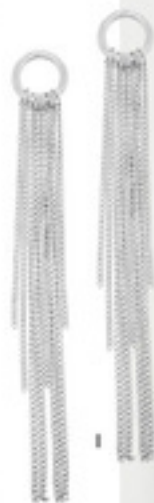

D

A B

**JUMP
SUIT**

\$149.99

Chic styling
with cute tie
back waist.

D
HUMAN
PREMIUM

A. SARA TIE WAIST JUMPSUIT
Polyester/elastane.
Geo Print 14, 16, 18, 20, 22, 24, 26.
Style 21SI 271130 \$149.99

**B. CONTEMPORARY MEDIUM
HOOP EARRINGS** Polished
hypo-allergenic stainless steel.
White. Style 21SI 285954 \$104.95
18K gold plated. Gold.
Style 21SI 285953 \$104.95

**C. MILLENI LEATHER CROSSBODY
BAG** 100% leather. Black, Blue, Brown,
Purple. Style 21SI 261378 \$129.99

**BUTTON
DETAIL SHIRT**
\$99.99

E F

G

**CHAIN DROP
EARRINGS**
\$119.95

**CHIFFON
FLARED TOP**
\$99.99