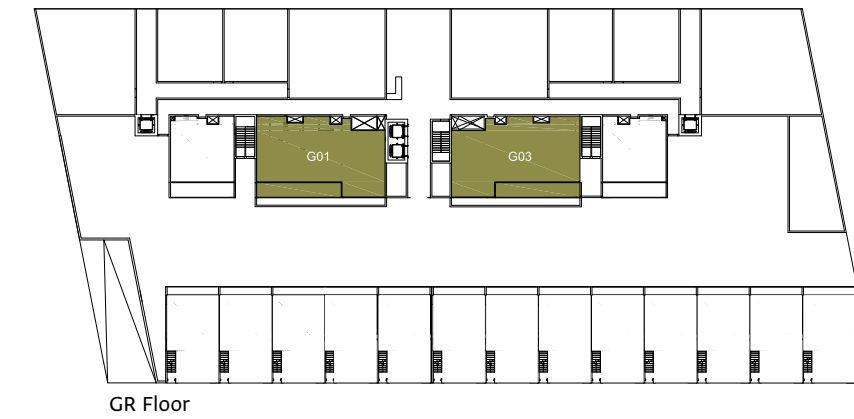

2 Bedroom Type B

2 Bedroom Type B
2 Bed + 2.5 Bath
Total Area: 1,331 sqft

1st Floor

2nd - 5th Floor

2 Bedroom Type C

2 Bedroom Type C
2 Bed + 2.5 Bath
Total Area: 1,302 sqft

2 Bedroom Type D

2 Bedroom Type D
2 Bed + 2.5 Bath
Total Area: 1,403 sqft

1st Floor

2nd - 5th Floor

3 Bedroom Type A

3 Bedroom Type A
3 Bed + 3.5 Bath + Maid
Total Area: 1,905 sqft

3 Bedroom Type B

3 Bedroom Type B 3 Bed + 3.5 Bath + Maid Total Area: 1,862 sqft

MZ Floor

1st Floor

2nd - 5th Floor

6th - 7th Floor

3 Bedroom Type C

3 Bedroom Type C
 3 Bed + 3.5 Bath + Maid
 Total Area: 1,715 sqft

1st Floor

2nd - 5th Floor

3 Bedroom Type D

3 Bedroom Type D
3 Bed + 3.5 Bath + Maid
Total Area: 2,314 sqft