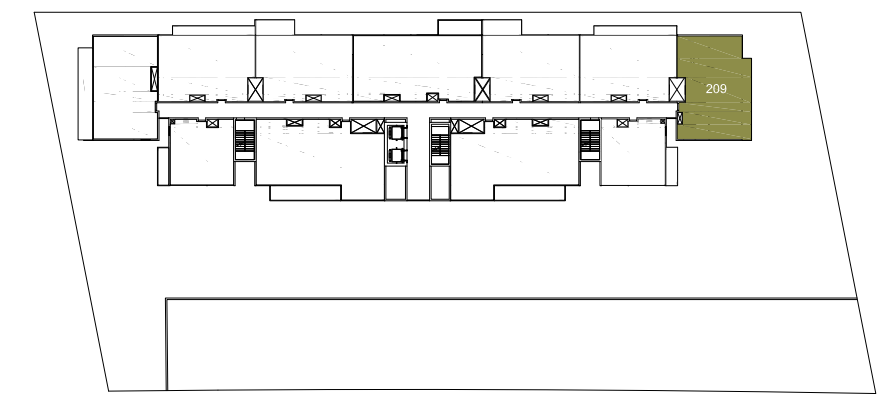

1 Bedroom Type A

1 Bedroom Type A
1 Bed + 1.5 Bath
Total Area: 1,003 sqft

1 Bedroom Type B

1 Bedroom Type B 1 Bed + 1.5 Bath Total Area: 895 sqft

2 Bedroom Type A

2 Bedroom Type A 2 Bed + 2.5 Bath Total Area: 1,425 sqft

2 Bedroom Type B

2 Bedroom Type B
2 Bed + 2.5 Bath
Total Area: 1,331 sqft

1st Floor

2nd - 5th Floor

2 Bedroom Type C

2 Bedroom Type C
2 Bed + 2.5 Bath
Total Area: 1,302 sqft

2 Bedroom Type D

2 Bedroom Type D
2 Bed + 2.5 Bath
Total Area: 1,403 sqft

1st Floor

2nd - 5th Floor

3 Bedroom Type A

3 Bedroom Type A
3 Bed + 3.5 Bath + Maid
Total Area: 1,905 sqft

3 Bedroom Type B

3 Bedroom Type B 3 Bed + 3.5 Bath + Maid Total Area: 1,862 sqft

MZ Floor

1st Floor