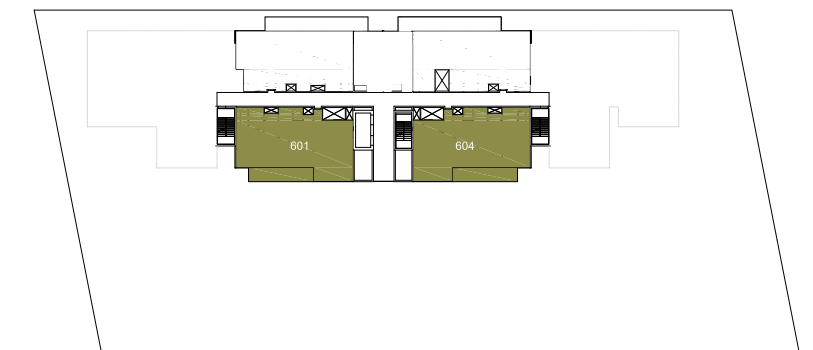

2 Bedroom Type B

2 Bedroom Type B
2 Bed + 2.5 Bath
Total Area: 1,331 sqft

1st Floor

2nd - 5th Floor

2 Bedroom Type C

2 Bedroom Type C
2 Bed + 2.5 Bath
Total Area: 1,302 sqft

2 Bedroom Type D

2 Bedroom Type D
2 Bed + 2.5 Bath
Total Area: 1,403 sqft

1st Floor

2nd - 5th Floor

3 Bedroom Type A

3 Bedroom Type A
3 Bed + 3.5 Bath + Maid
Total Area: 1,905 sqft

3 Bedroom Type B

3 Bedroom Type B 3 Bed + 3.5 Bath + Maid Total Area: 1,862 sqft

MZ Floor

1st Floor

2nd - 5th Floor

6th - 7th Floor

3 Bedroom Type C

3 Bedroom Type C
 3 Bed + 3.5 Bath + Maid
 Total Area: 1,715 sqft

1st Floor

2nd - 5th Floor

3 Bedroom Type D

3 Bedroom Type D
3 Bed + 3.5 Bath + Maid
Total Area: 2,314 sqft