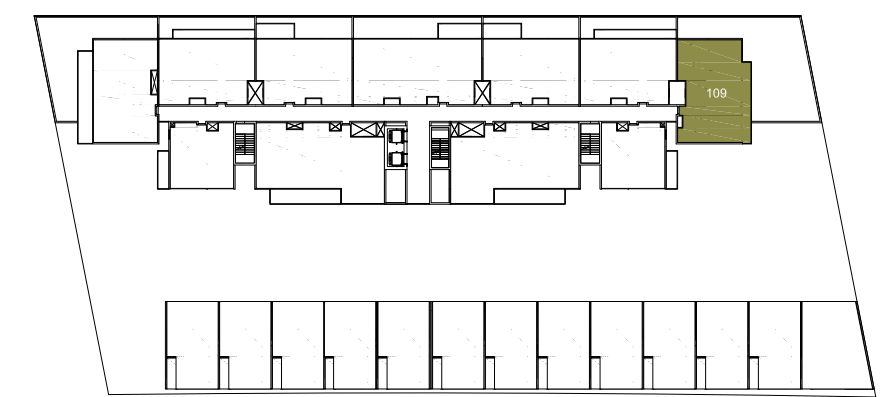

1 Bedroom Type A

1 Bedroom Type A
1 Bed + 1.5 Bath
Total Area: 1,003 sqft

1 Bedroom Type B

1 Bedroom Type B 1 Bed + 1.5 Bath Total Area: 895 sqft

2 Bedroom Type A

2 Bedroom Type A 2 Bed + 2.5 Bath Total Area: 1,425 sqft

2 Bedroom Type B

2 Bedroom Type B
2 Bed + 2.5 Bath
Total Area: 1,331 sqft

1st Floor

2nd - 5th Floor

2 Bedroom Type C

2 Bedroom Type C
2 Bed + 2.5 Bath
Total Area: 1,302 sqft

2 Bedroom Type D

2 Bedroom Type D
2 Bed + 2.5 Bath
Total Area: 1,403 sqft

1st Floor

2nd - 5th Floor

3 Bedroom Type A

3 Bedroom Type A
3 Bed + 3.5 Bath + Maid
Total Area: 1,905 sqft

3 Bedroom Type B

3 Bedroom Type B 3 Bed + 3.5 Bath + Maid Total Area: 1,862 sqft

MZ Floor

1st Floor