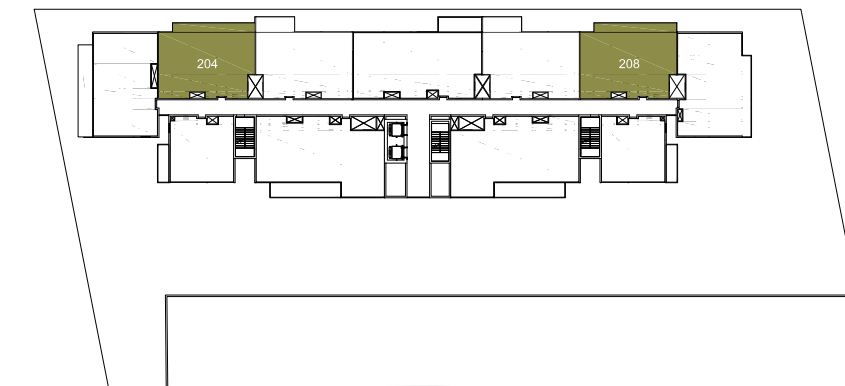

1 Bedroom Type A

1 Bedroom Type A
1 Bed + 1.5 Bath
Total Area: 1,003 sqft

1 Bedroom Type B

1 Bedroom Type B 1 Bed + 1.5 Bath Total Area: 895 sqft

2 Bedroom Type A

2 Bedroom Type A 2 Bed + 2.5 Bath Total Area: 1,425 sqft

2 Bedroom Type B

2 Bedroom Type B
2 Bed + 2.5 Bath
Total Area: 1,331 sqft

1st Floor

2nd - 5th Floor

2 Bedroom Type C

2 Bedroom Type C
2 Bed + 2.5 Bath
Total Area: 1,302 sqft

2 Bedroom Type D

2 Bedroom Type D
2 Bed + 2.5 Bath
Total Area: 1,403 sqft

1st Floor

2nd - 5th Floor

3 Bedroom Type A

3 Bedroom Type A
3 Bed + 3.5 Bath + Maid
Total Area: 1,905 sqft

3 Bedroom Type B

3 Bedroom Type B 3 Bed + 3.5 Bath + Maid Total Area: 1,862 sqft

MZ Floor

1st Floor