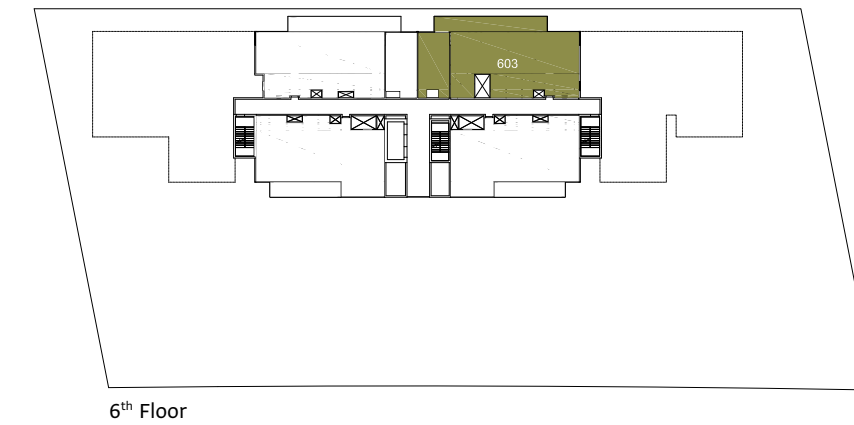

1st Floor

2nd - 5th Floor

3 Bedroom Type A

3 Bedroom Type A
3 Bed + 3.5 Bath + Maid
Total Area: 1,905 sqft

3 Bedroom Type B

3 Bedroom Type B 3 Bed + 3.5 Bath + Maid Total Area: 1,862 sqft

MZ Floor

1st Floor

2nd - 5th Floor

6th - 7th Floor

3 Bedroom Type C

3 Bedroom Type C
 3 Bed + 3.5 Bath + Maid
 Total Area: 1,715 sqft

1st Floor

2nd - 5th Floor

3 Bedroom Type D

3 Bedroom Type D
3 Bed + 3.5 Bath + Maid
Total Area: 2,314 sqft

6th Floor

3 Bedroom Type E

3 Bedroom Type E
3 Bed + 3.5 Bath + Maid
Total Area: 2,305 sqft

3 Bedroom Type F

3 Bedroom Type F
3 Bed + 3.5 Bath + Maid
Total Area: 1,791 sqft

7th Floor

3 Bedroom Type G

3 Bedroom Type G
3 Bed + 3.5 Bath + Maid
Total Area: 1,830 sqft