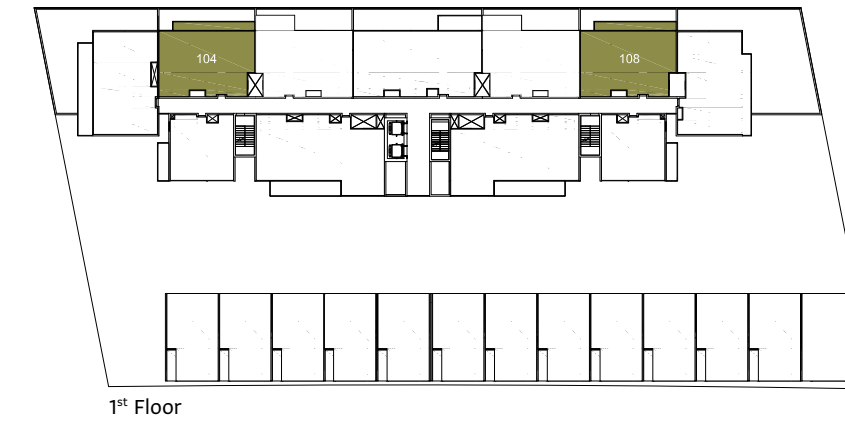

1 Bedroom Type A

1 Bedroom Type A
1 Bed + 1.5 Bath
Total Area: 1,003 sqft

1 Bedroom Type B

1 Bedroom Type B 1 Bed + 1.5 Bath Total Area: 895 sqft

2 Bedroom Type A

2 Bedroom Type A 2 Bed + 2.5 Bath Total Area: 1,425 sqft

2 Bedroom Type B

2 Bedroom Type B
2 Bed + 2.5 Bath
Total Area: 1,331 sqft

1st Floor

2nd - 5th Floor

2 Bedroom Type C

2 Bedroom Type C
2 Bed + 2.5 Bath
Total Area: 1,302 sqft

2 Bedroom Type D

2 Bedroom Type D
2 Bed + 2.5 Bath
Total Area: 1,403 sqft

1st Floor

2nd - 5th Floor

3 Bedroom Type A

3 Bedroom Type A
3 Bed + 3.5 Bath + Maid
Total Area: 1,905 sqft

3 Bedroom Type B

3 Bedroom Type B 3 Bed + 3.5 Bath + Maid Total Area: 1,862 sqft

MZ Floor

1st Floor