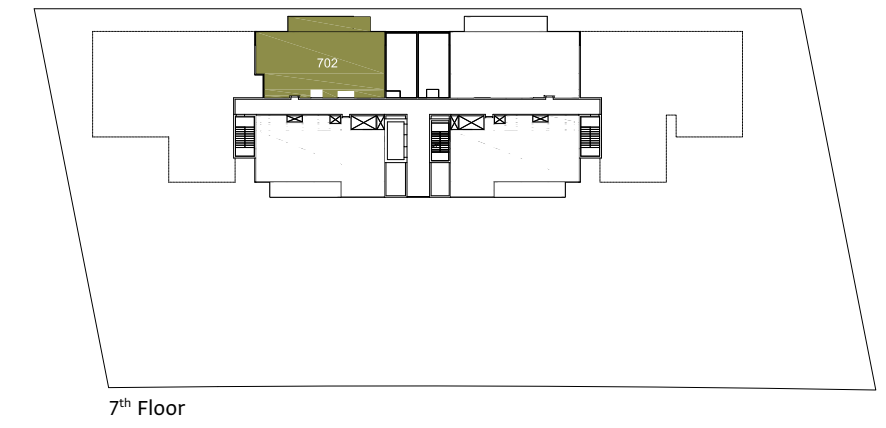

6th Floor

3 Bedroom Type E

3 Bedroom Type E
3 Bed + 3.5 Bath + Maid
Total Area: 2,305 sqft

3 Bedroom Type F

3 Bedroom Type F
3 Bed + 3.5 Bath + Maid
Total Area: 1,791 sqft

7th Floor

3 Bedroom Type G

3 Bedroom Type G
3 Bed + 3.5 Bath + Maid
Total Area: 1,830 sqft