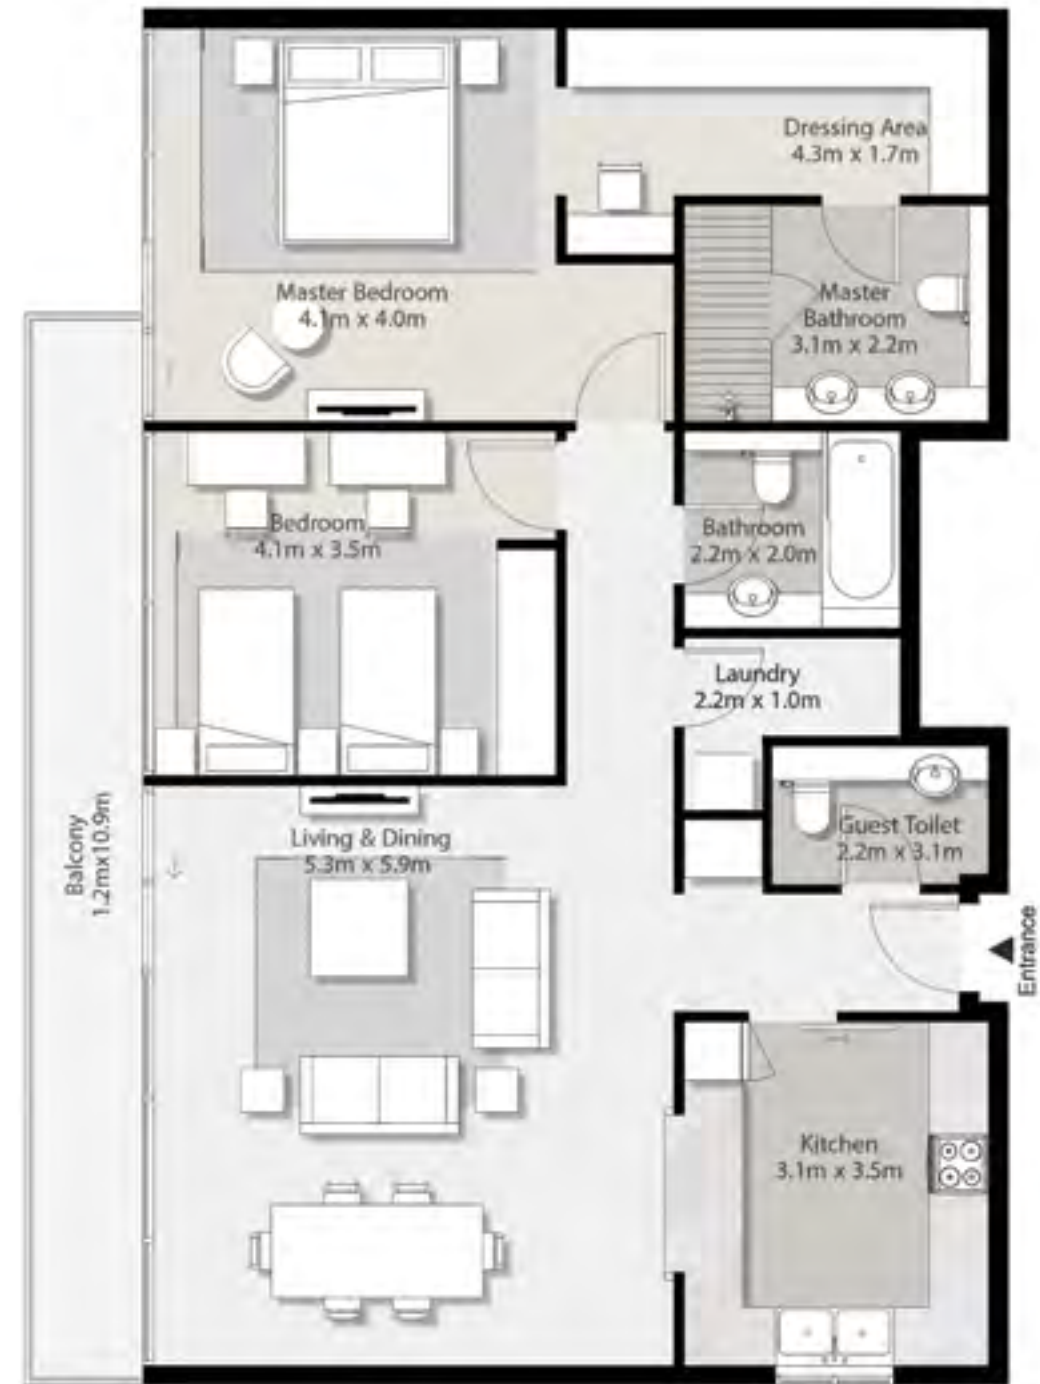

1 Bedroom Type A

1 Bedroom Type A
1 Bed + 1.5 Bath
Total Area: 1,003 sqft

1 Bedroom Type B

1 Bedroom Type B 1 Bed + 1.5 Bath Total Area: 895 sqft

2 Bedroom Type A

2 Bedroom Type A 2 Bed + 2.5 Bath Total Area: 1,425 sqft

2 Bedroom Type B

2 Bedroom Type B
2 Bed + 2.5 Bath
Total Area: 1,331 sqft

1st Floor

2nd - 5th Floor

2 Bedroom Type C

2 Bedroom Type C
2 Bed + 2.5 Bath
Total Area: 1,302 sqft

2 Bedroom Type D

2 Bedroom Type D
2 Bed + 2.5 Bath
Total Area: 1,403 sqft

1st Floor

2nd - 5th Floor

3 Bedroom Type A

3 Bedroom Type A
3 Bed + 3.5 Bath + Maid
Total Area: 1,905 sqft

3 Bedroom Type B

3 Bedroom Type B 3 Bed + 3.5 Bath + Maid Total Area: 1,862 sqft

MZ Floor

1st Floor

2nd - 5th Floor

6th - 7th Floor

3 Bedroom Type C

3 Bedroom Type C
 3 Bed + 3.5 Bath + Maid
 Total Area: 1,715 sqft

1st Floor

2nd - 5th Floor

3 Bedroom Type D

3 Bedroom Type D
3 Bed + 3.5 Bath + Maid
Total Area: 2,314 sqft