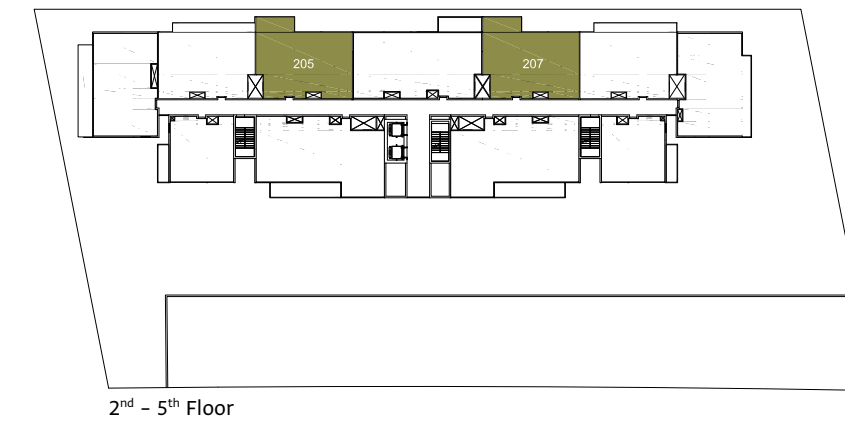

1 Bedroom Type A

1 Bedroom Type A
1 Bed + 1.5 Bath
Total Area: 1,003 sqft

1 Bedroom Type B

1 Bedroom Type B 1 Bed + 1.5 Bath Total Area: 895 sqft

2 Bedroom Type A

2 Bedroom Type A 2 Bed + 2.5 Bath Total Area: 1,425 sqft

2 Bedroom Type B

2 Bedroom Type B
2 Bed + 2.5 Bath
Total Area: 1,331 sqft

1st Floor

2nd - 5th Floor

2 Bedroom Type C

2 Bedroom Type C
2 Bed + 2.5 Bath
Total Area: 1,302 sqft

2 Bedroom Type D

2 Bedroom Type D
2 Bed + 2.5 Bath
Total Area: 1,403 sqft

1st Floor

2nd - 5th Floor

3 Bedroom Type A

3 Bedroom Type A
3 Bed + 3.5 Bath + Maid
Total Area: 1,905 sqft

3 Bedroom Type B

3 Bedroom Type B 3 Bed + 3.5 Bath + Maid Total Area: 1,862 sqft

MZ Floor

1st Floor