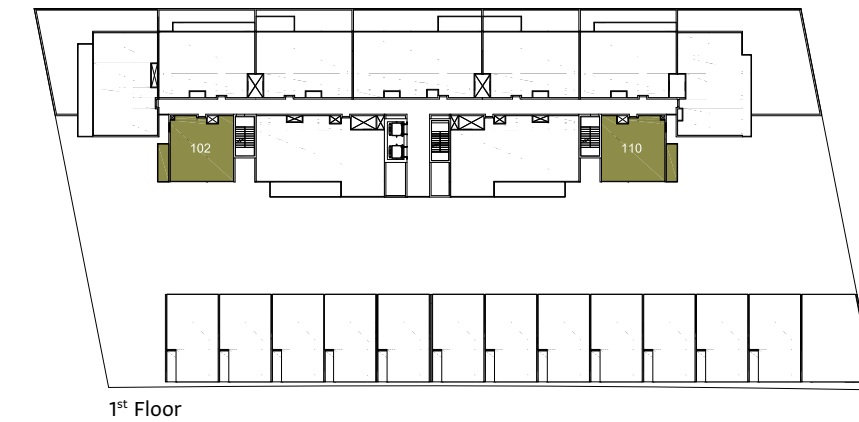

1 Bedroom Type A

1 Bedroom Type A
1 Bed + 1.5 Bath
Total Area: 1,003 sqft

1 Bedroom Type B

1 Bedroom Type B 1 Bed + 1.5 Bath Total Area: 895 sqft

2 Bedroom Type A

2 Bedroom Type A 2 Bed + 2.5 Bath Total Area: 1,425 sqft

2 Bedroom Type B

2 Bedroom Type B
2 Bed + 2.5 Bath
Total Area: 1,331 sqft

1st Floor

2nd - 5th Floor

2 Bedroom Type C

2 Bedroom Type C
2 Bed + 2.5 Bath
Total Area: 1,302 sqft

2 Bedroom Type D

2 Bedroom Type D
2 Bed + 2.5 Bath
Total Area: 1,403 sqft

1st Floor

2nd - 5th Floor

3 Bedroom Type A

3 Bedroom Type A
3 Bed + 3.5 Bath + Maid
Total Area: 1,905 sqft

3 Bedroom Type B

3 Bedroom Type B 3 Bed + 3.5 Bath + Maid Total Area: 1,862 sqft

MZ Floor

1st Floor