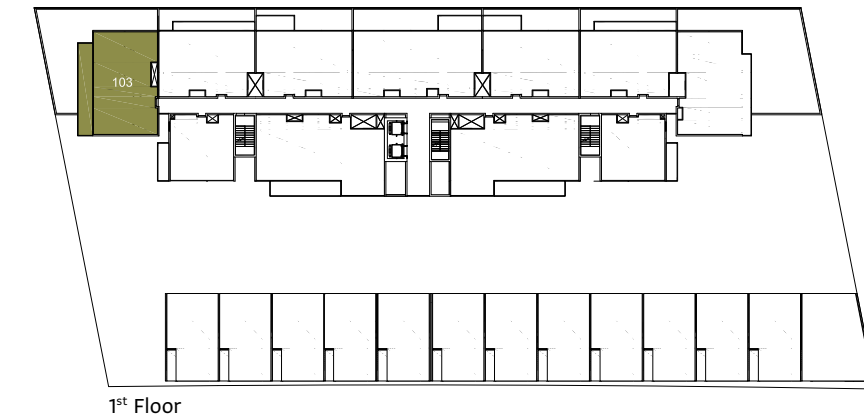

1 Bedroom Type A

1 Bedroom Type A
1 Bed + 1.5 Bath
Total Area: 1,003 sqft

1 Bedroom Type B

1 Bedroom Type B 1 Bed + 1.5 Bath Total Area: 895 sqft

2 Bedroom Type A

2 Bedroom Type A 2 Bed + 2.5 Bath Total Area: 1,425 sqft

2 Bedroom Type B

2 Bedroom Type B
2 Bed + 2.5 Bath
Total Area: 1,331 sqft

1st Floor

2nd - 5th Floor

2 Bedroom Type C

2 Bedroom Type C
2 Bed + 2.5 Bath
Total Area: 1,302 sqft

2 Bedroom Type D

2 Bedroom Type D
2 Bed + 2.5 Bath
Total Area: 1,403 sqft

1st Floor

2nd - 5th Floor

3 Bedroom Type A

3 Bedroom Type A
3 Bed + 3.5 Bath + Maid
Total Area: 1,905 sqft

3 Bedroom Type B

3 Bedroom Type B 3 Bed + 3.5 Bath + Maid Total Area: 1,862 sqft

MZ Floor

1st Floor