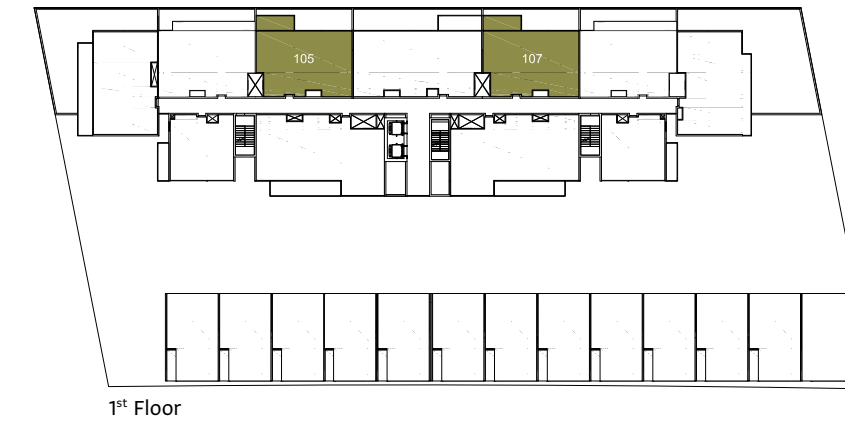

1 Bedroom Type A

1 Bedroom Type A
1 Bed + 1.5 Bath
Total Area: 1,003 sqft

1 Bedroom Type B

1 Bedroom Type B 1 Bed + 1.5 Bath Total Area: 895 sqft

2 Bedroom Type A

2 Bedroom Type A 2 Bed + 2.5 Bath Total Area: 1,425 sqft

2 Bedroom Type B

2 Bedroom Type B
2 Bed + 2.5 Bath
Total Area: 1,331 sqft

1st Floor

2nd - 5th Floor

2 Bedroom Type C

2 Bedroom Type C
2 Bed + 2.5 Bath
Total Area: 1,302 sqft

2 Bedroom Type D

2 Bedroom Type D
2 Bed + 2.5 Bath
Total Area: 1,403 sqft

1st Floor

2nd - 5th Floor

3 Bedroom Type A

3 Bedroom Type A
3 Bed + 3.5 Bath + Maid
Total Area: 1,905 sqft

3 Bedroom Type B

3 Bedroom Type B 3 Bed + 3.5 Bath + Maid Total Area: 1,862 sqft

MZ Floor

1st Floor