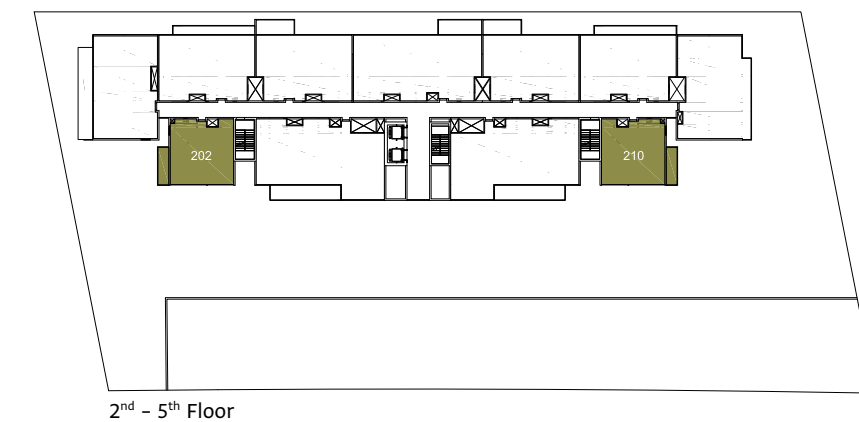

1 Bedroom Type A

1 Bedroom Type A
1 Bed + 1.5 Bath
Total Area: 1,003 sqft

1 Bedroom Type B

1 Bedroom Type B 1 Bed + 1.5 Bath Total Area: 895 sqft

2 Bedroom Type A

2 Bedroom Type A 2 Bed + 2.5 Bath Total Area: 1,425 sqft

2 Bedroom Type B

2 Bedroom Type B
2 Bed + 2.5 Bath
Total Area: 1,331 sqft

1st Floor

2nd - 5th Floor

2 Bedroom Type C

2 Bedroom Type C
2 Bed + 2.5 Bath
Total Area: 1,302 sqft

2 Bedroom Type D

2 Bedroom Type D
2 Bed + 2.5 Bath
Total Area: 1,403 sqft

1st Floor

2nd - 5th Floor

3 Bedroom Type A

3 Bedroom Type A
3 Bed + 3.5 Bath + Maid
Total Area: 1,905 sqft

3 Bedroom Type B

3 Bedroom Type B 3 Bed + 3.5 Bath + Maid Total Area: 1,862 sqft

MZ Floor

1st Floor