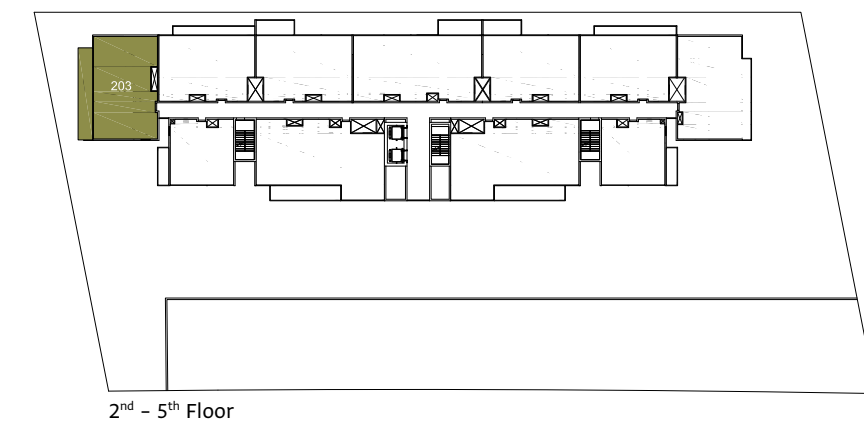

1 Bedroom Type A

1 Bedroom Type A
1 Bed + 1.5 Bath
Total Area: 1,003 sqft

1 Bedroom Type B

1 Bedroom Type B 1 Bed + 1.5 Bath Total Area: 895 sqft

2 Bedroom Type A

2 Bedroom Type A 2 Bed + 2.5 Bath Total Area: 1,425 sqft

2 Bedroom Type B

2 Bedroom Type B
2 Bed + 2.5 Bath
Total Area: 1,331 sqft

1st Floor

2nd - 5th Floor

2 Bedroom Type C

2 Bedroom Type C
2 Bed + 2.5 Bath
Total Area: 1,302 sqft

2 Bedroom Type D

2 Bedroom Type D
2 Bed + 2.5 Bath
Total Area: 1,403 sqft

1st Floor

2nd - 5th Floor

3 Bedroom Type A

3 Bedroom Type A
3 Bed + 3.5 Bath + Maid
Total Area: 1,905 sqft

3 Bedroom Type B

3 Bedroom Type B 3 Bed + 3.5 Bath + Maid Total Area: 1,862 sqft

MZ Floor

1st Floor