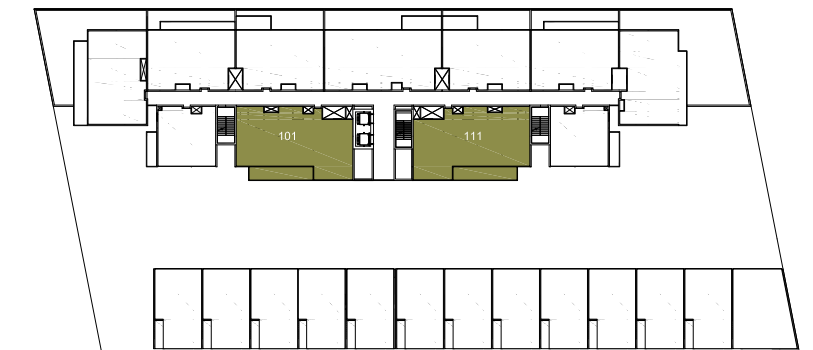

2 Bedroom Type B

2 Bedroom Type B
2 Bed + 2.5 Bath
Total Area: 1,331 sqft

1st Floor

2nd - 5th Floor

2 Bedroom Type C

2 Bedroom Type C
2 Bed + 2.5 Bath
Total Area: 1,302 sqft

2 Bedroom Type D

2 Bedroom Type D
2 Bed + 2.5 Bath
Total Area: 1,403 sqft

1st Floor

2nd - 5th Floor

3 Bedroom Type A

3 Bedroom Type A
3 Bed + 3.5 Bath + Maid
Total Area: 1,905 sqft

3 Bedroom Type B

3 Bedroom Type B 3 Bed + 3.5 Bath + Maid Total Area: 1,862 sqft

MZ Floor

1st Floor

2nd - 5th Floor

6th - 7th Floor

3 Bedroom Type C

3 Bedroom Type C
 3 Bed + 3.5 Bath + Maid
 Total Area: 1,715 sqft

1st Floor

2nd - 5th Floor

3 Bedroom Type D

3 Bedroom Type D
3 Bed + 3.5 Bath + Maid
Total Area: 2,314 sqft