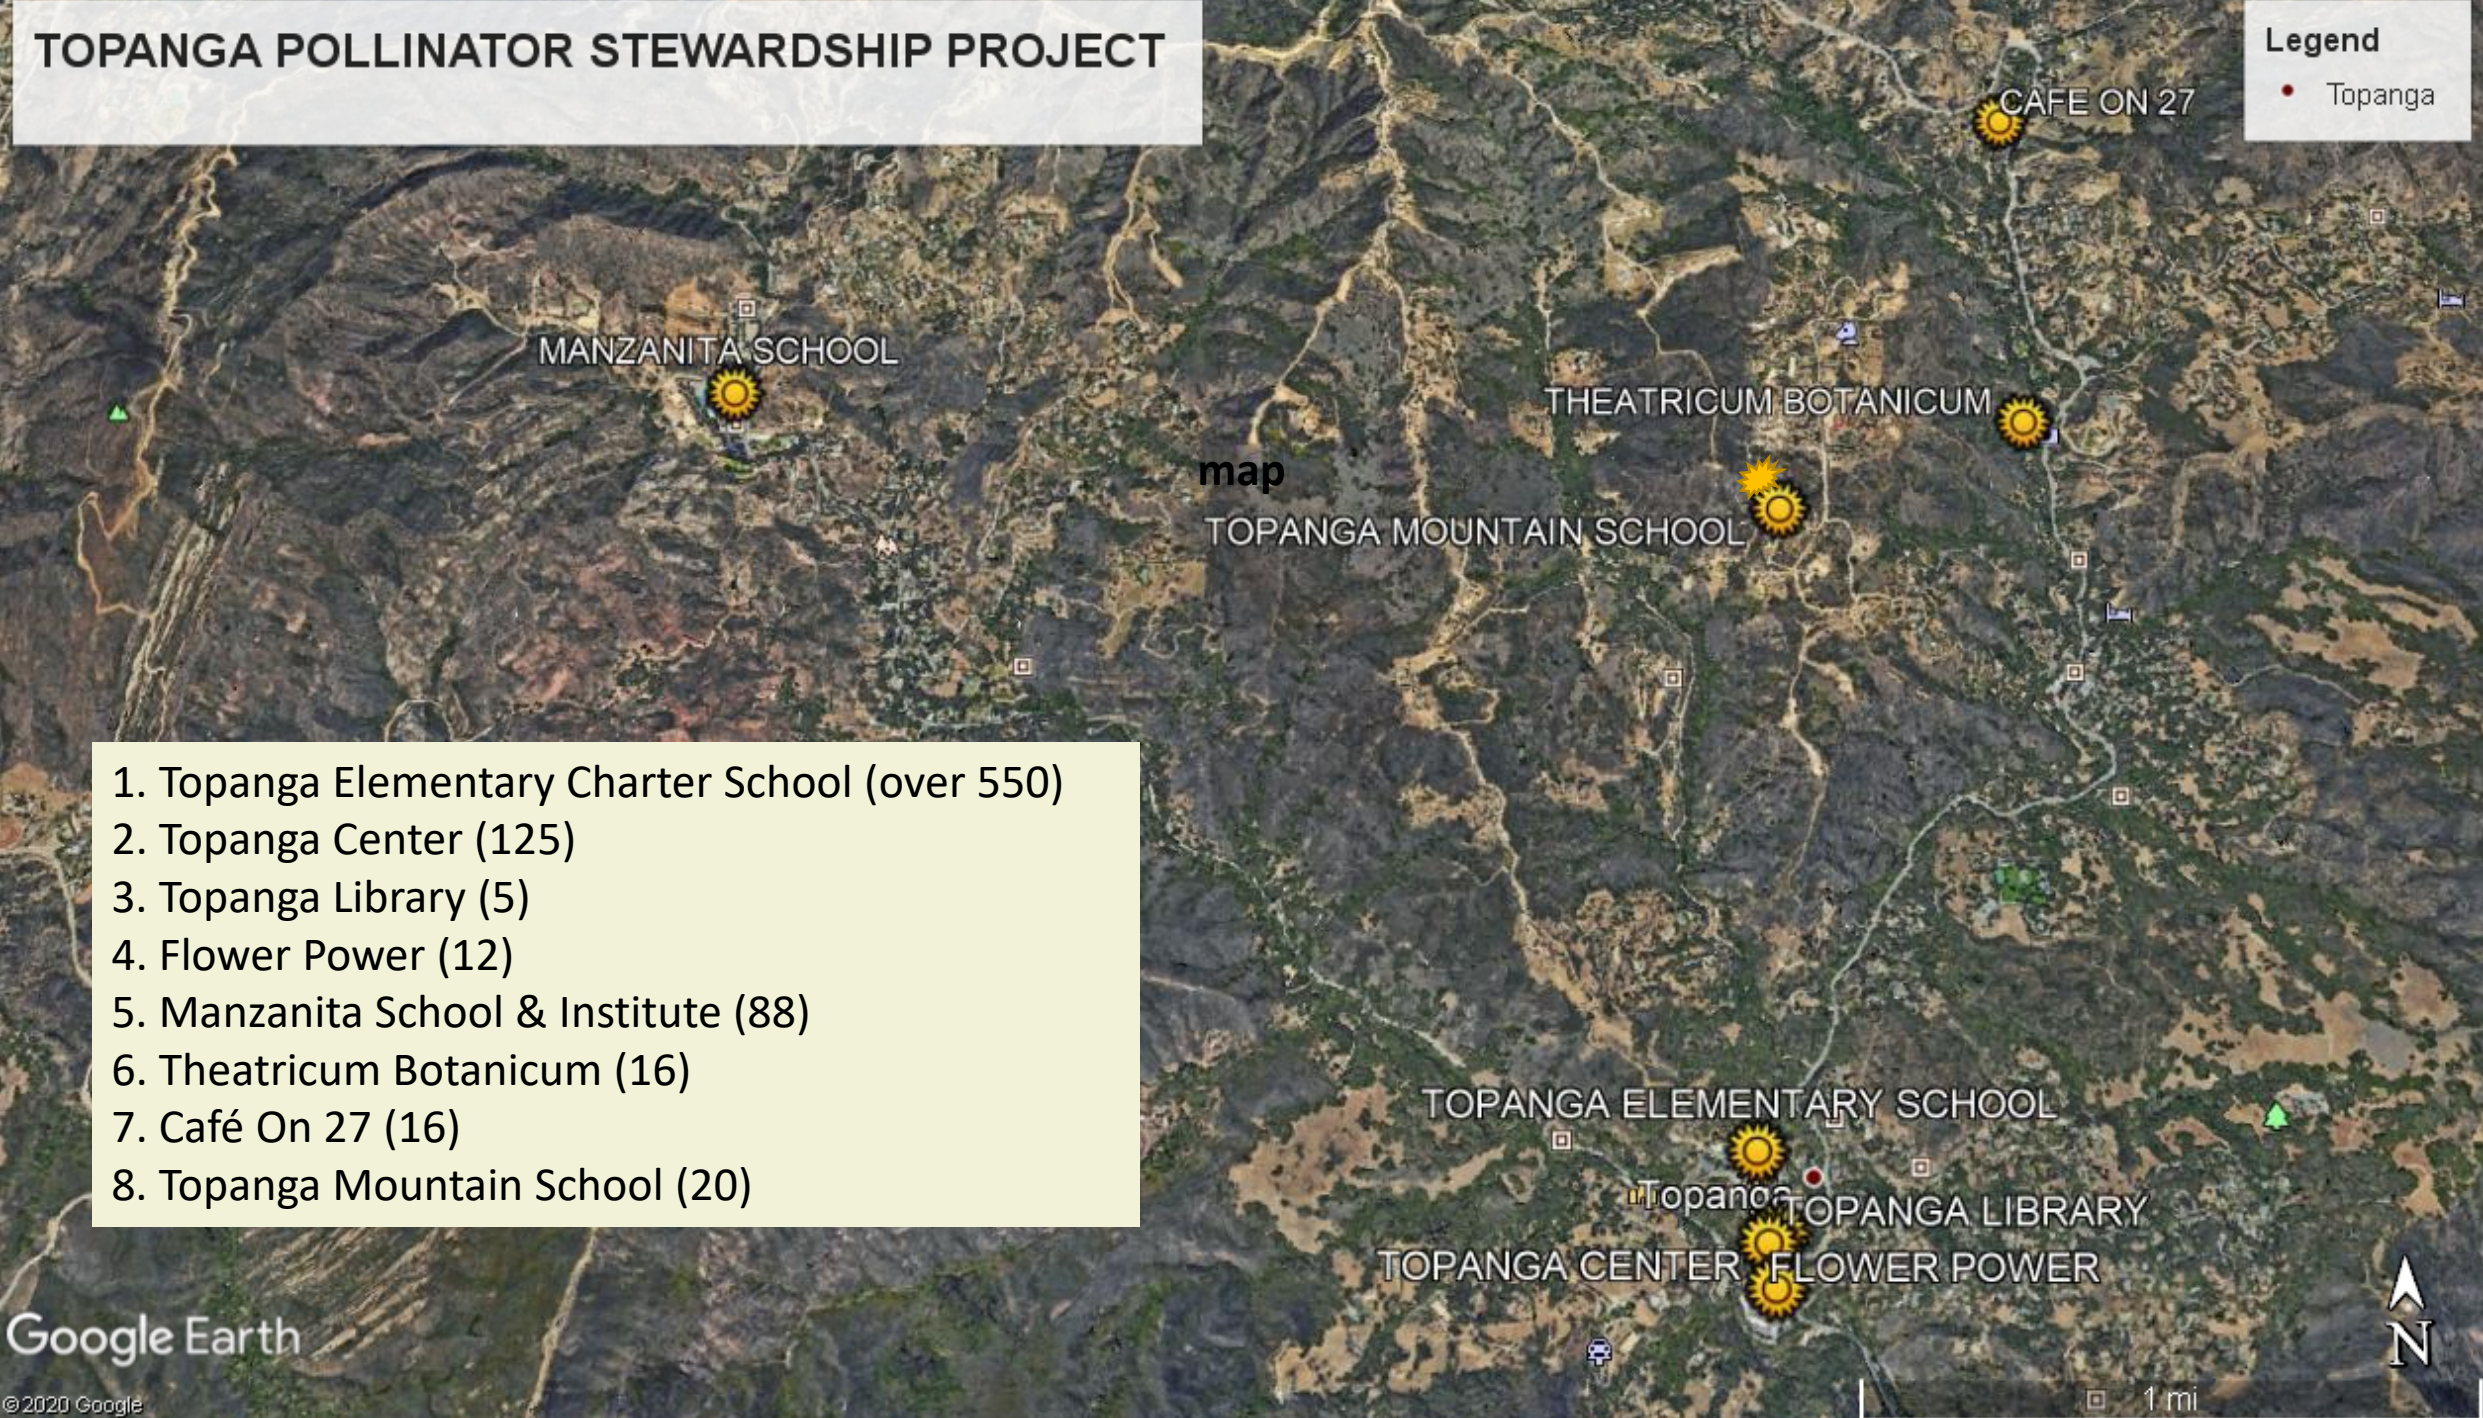

## Community Member Installations (Private):

Land & Hill Farms (170)

Saddle Peak Farms (125)

Moona Star (8)

Private family purchases (58)

Total "rescued" = 282

TOTAL 643 PLANTED

**COMBINED TOTAL = 1459 planted**

# TOPANGA POLLINATOR STEWARDSHIP PROJECT

**Legend**  
• Topanga

map

1. Topanga Elementary Charter School (over 550)
2. Topanga Center (125)
3. Topanga Library (5)
4. Flower Power (12)
5. Manzanita School & Institute (88)
6. Theatricum Botanicum (16)
7. Café On 27 (16)
8. Topanga Mountain School (20)