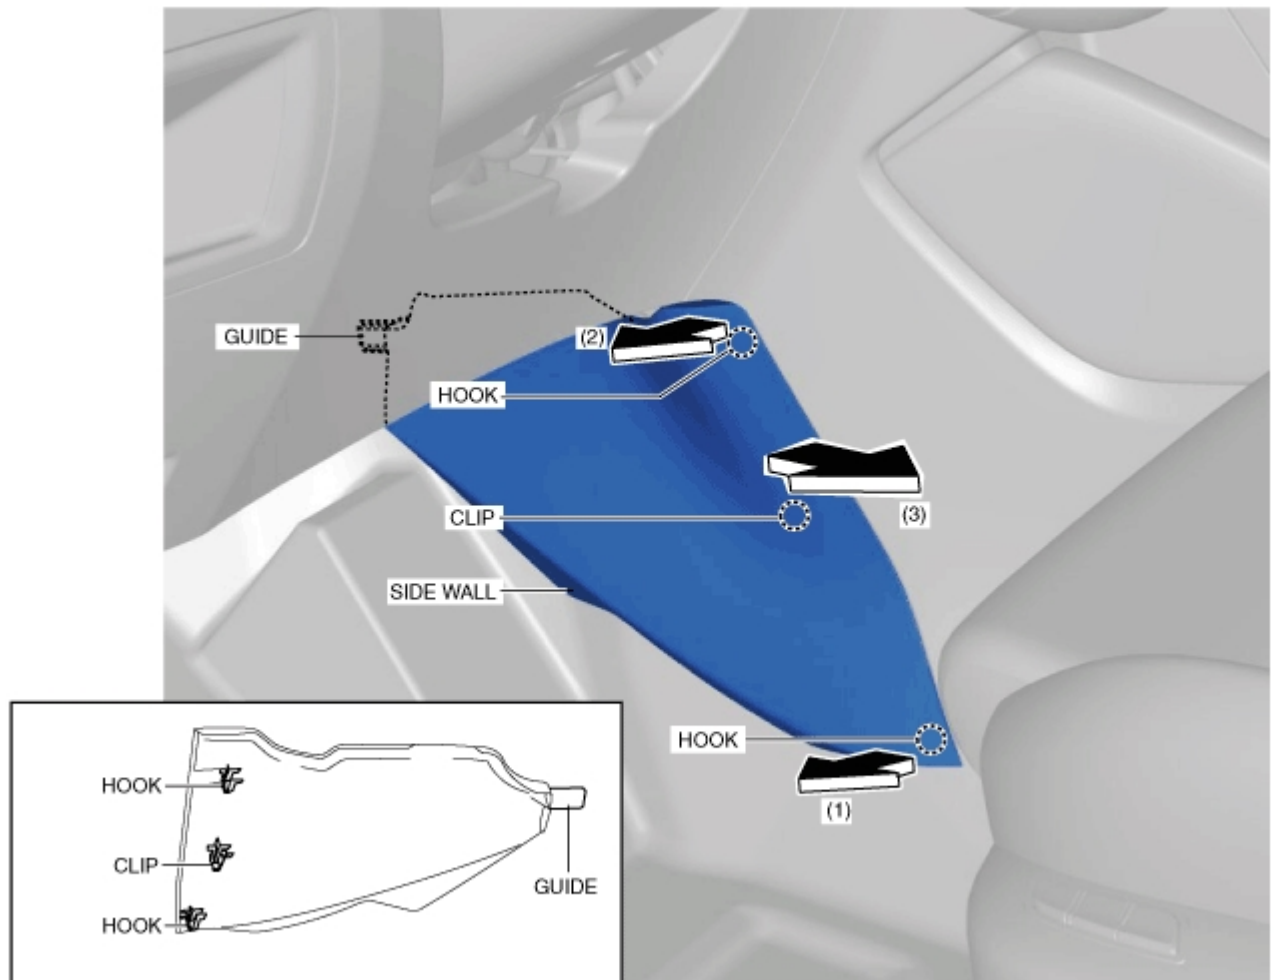

# SIDE WALL REMOVAL/INSTALLATION

id091700805400

1. Pull the side wall in the direction of the arrow in the order of (1), (2) and remove it while detaching hooks and clip.

ac5wzw00007494

2. Pull the side wall in the direction of the arrow (3) and remove it while detaching the guide.

## Caution

- If the hooks and clip is removed forcefully, guide may be damaged. Carefully remove hooks and clip so as not to damage guide.

3. Install in the reverse order of removal.