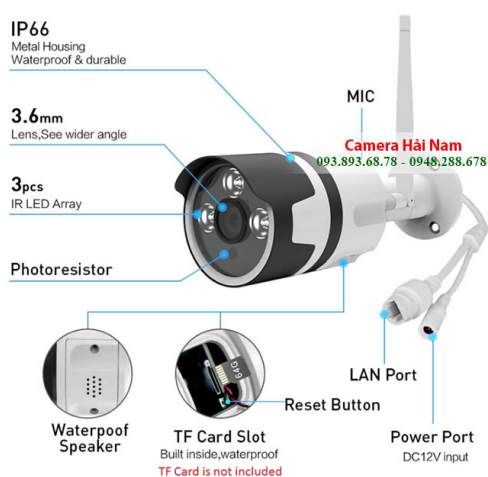

Wifi Cctv Camera - What Is It?

The Argument About Wifi Cctv Camera

WiFi Hidden Cameras allow you to be in two places at the same time. Choose the camera you would like to view. The majority of the IP cameras on the market are digital, but you're never going to fail to find one with optical zoom. If your camera doesn't support Onvif or UPnP, it doesn't show up in the list, and you want to manually supply the information for Sighthound Video to speak to your camera. Also, bear in mind that the cameras here are made to help you keep tabs on what's happening inside your home. Luckily for you, there are nonetheless some standalone battery control HD security cameras along with adequate quality and fair rates.

In the event you must connect more cameras, it is easy to integrate extra cameras into your current surveillance system. Many cameras now have built-in Wi-fi connectivity that gives you the ability to connect them to a smartphone or tablet with the aid of a first-party app. Most wireless cameras will require an individual recording unit like a DVR to record your footage.

Your camera doesn't have UPnP turned on. For example, you want a camera that's easy to establish and use. It's essential that the camera resembles something you really want in your house, but based on your requirements, you might not want it to stand out too much. Wireless cameras are also quite helpful for monitoring outbuildings as wireless signals can be transmitted from 1 building to another where it is impossible to run wires due to roads or other obstructions. There's much that should be considered before purchasing the finest wireless security camera for your specific requirements.