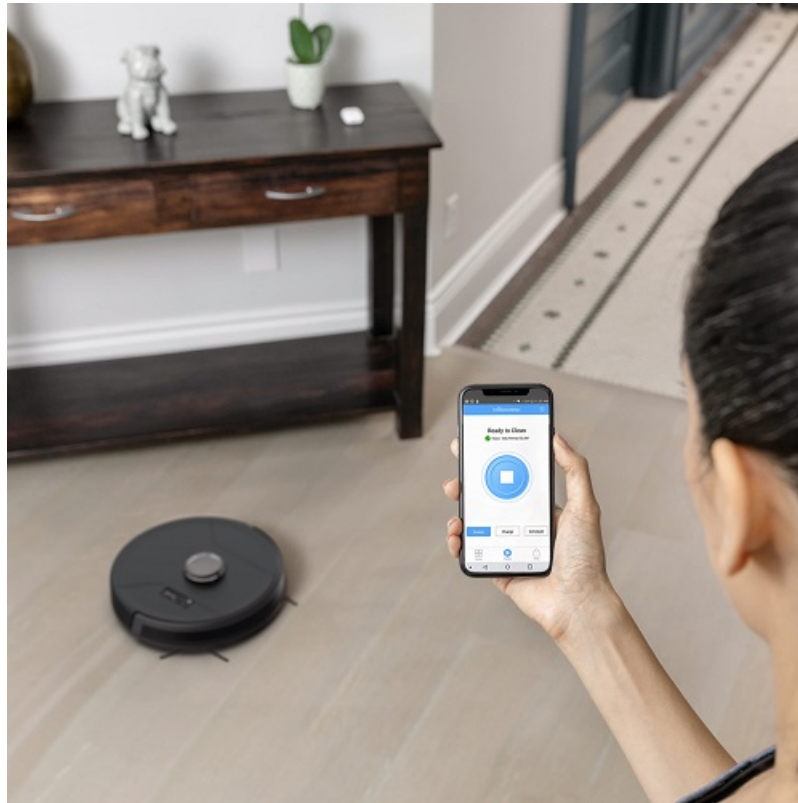

## Bobsweep PetHair SLAM: The Best Choice For Pet Hair And Dust

Pets bring us joy and love, nevertheless they may also leave their mark on our homes in the form of pet hair and dirt. An advanced pet owner, you realize the struggle of keeping the floors clean. This is why the Bobsweep PetHair SLAM also comes in - the ultimate solution for pet hair and dirt. The Bobsweep PetHair SLAM is often a robotic hoover that utilizes advanced SLAM technology to navigate around your home and tidy up pet hair, dirt, and debris. SLAM is short for Simultaneous Localization And Mapping, meaning the Bobsweep PetHair SLAM can produce a map of your home and navigate around obstacles while cleaning.

Among the standout options that come with the Bobsweep PetHair SLAM is its powerful suction. It has a 3X boosted TurboLift motor that could get pet hair, dirt, and debris with ease. It also has an extra-large dustbin, and that means you do not possess to empty it as being frequently.

The Bobsweep PetHair SLAM is also made with pet lovers in mind. It features a HEPA filter that could trap pet dander and allergens, that is particularly important in the event you or someone inside your household has allergies. In addition, it features a side brush that could get pet hair from corners and edges.

An excellent feature in the Bobsweep PetHair SLAM is its mopping function. It arrives with a detachable water tank and microfiber mopping cloth that could be coupled to the bottom from the robot. This permits the robot to brush, vacuum, and mop your floors in one go.