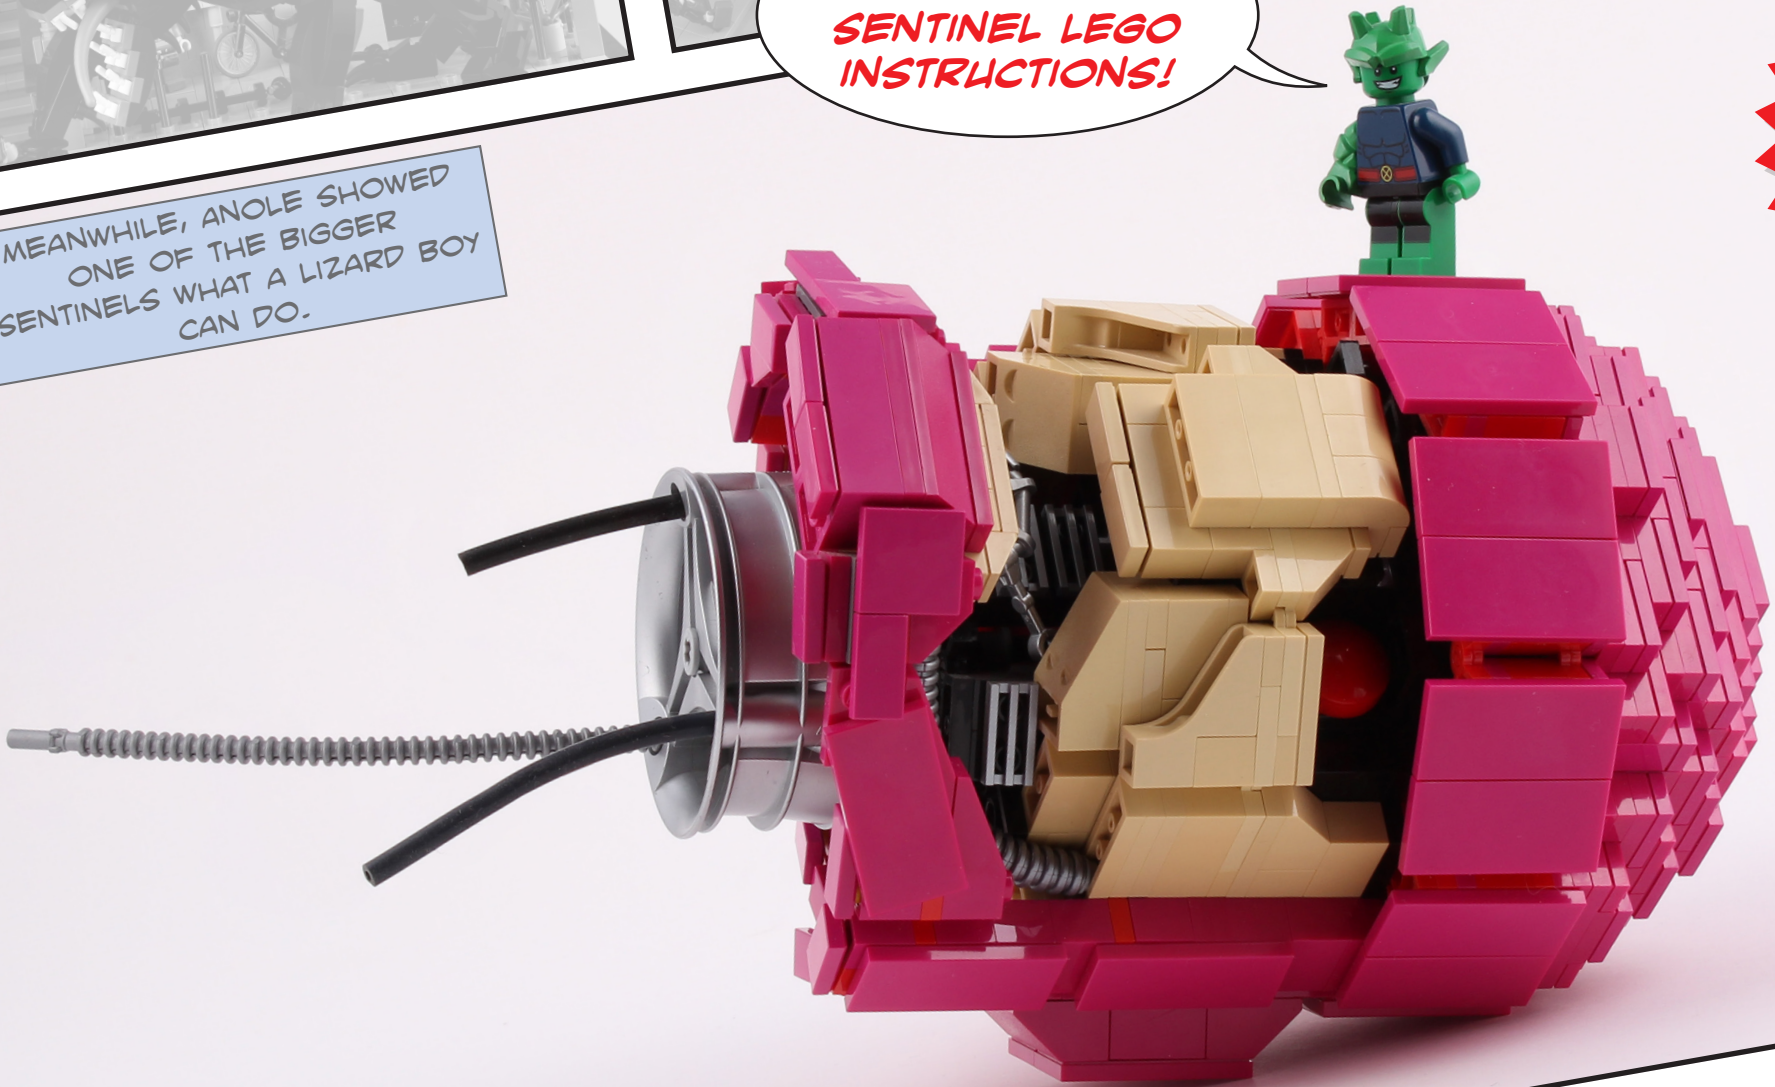

HAVE FUN
WITH THESE
**SENTINEL LEGO
INSTRUCTIONS!**

**FOR
FREE!**

MEANWHILE, ANOLE SHOWED
ONE OF THE BIGGER
SENTINELS WHAT A LIZARD BOY
CAN DO.

Anole (Victor Borkowski) is my favorite X-Men character.

He was created by Christina Weir and Nunzio DeFilippis and first appeared in issue no. 2 of 'New Mutants' in August 2003.