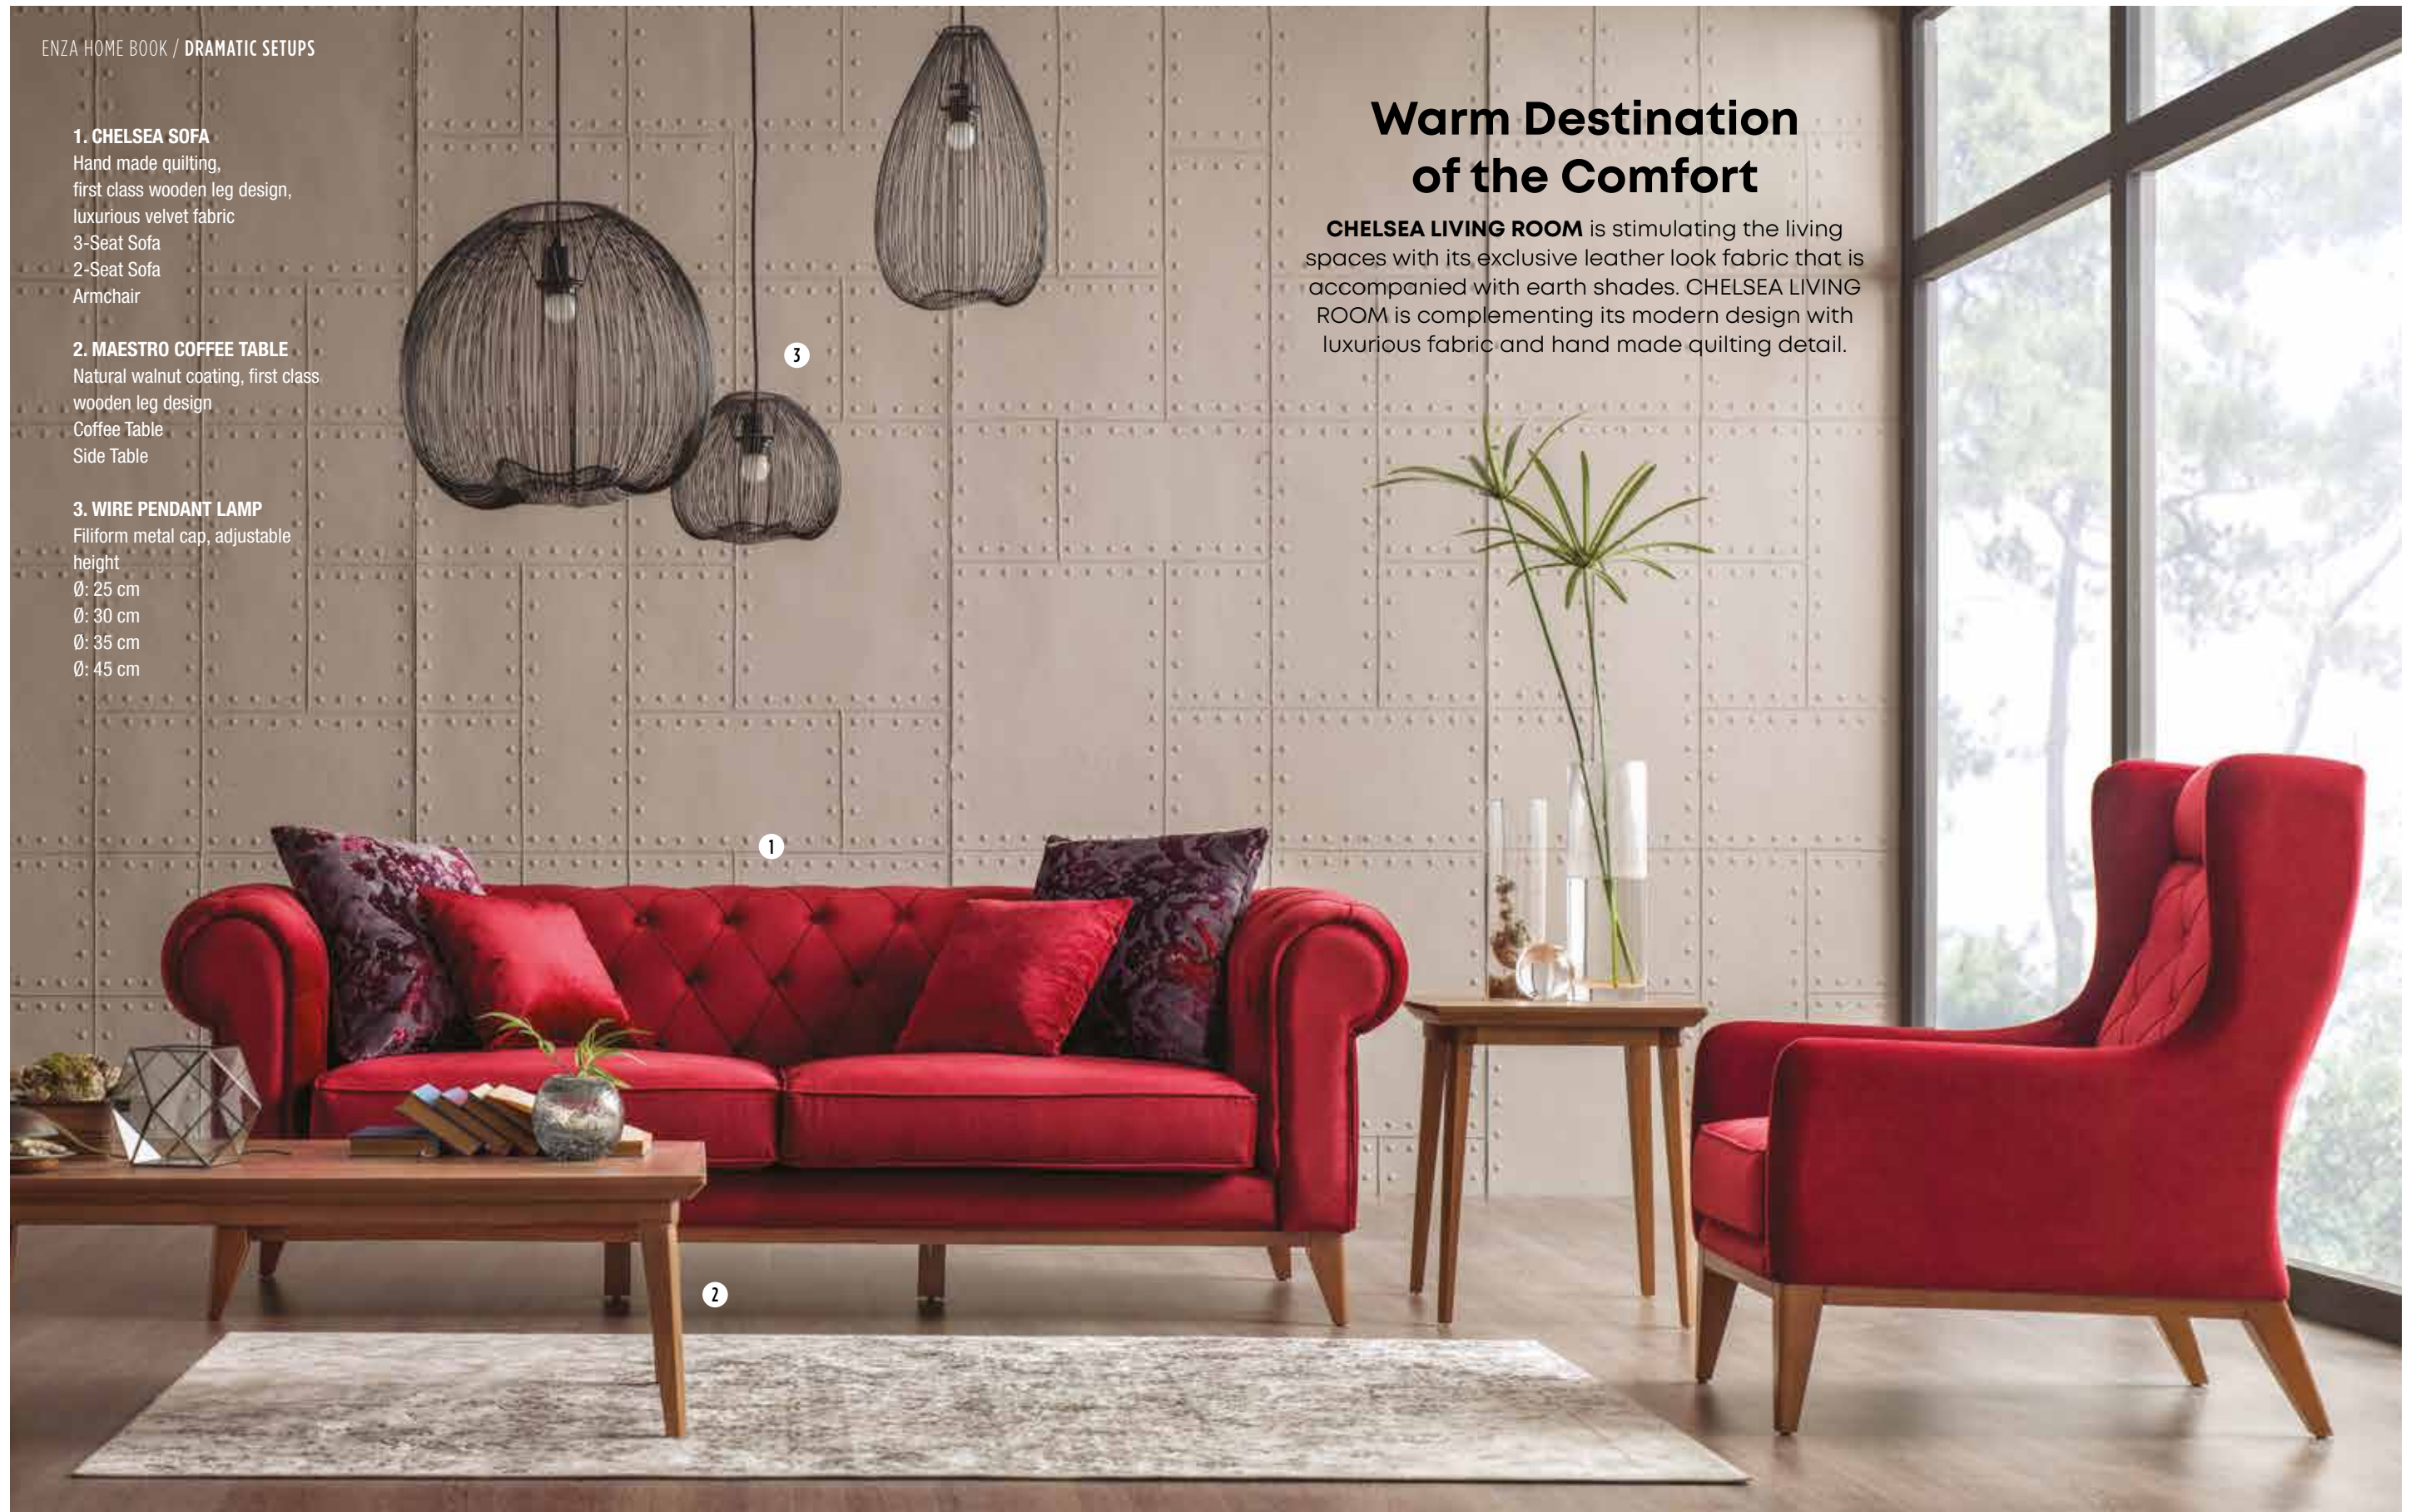

1. CHELSEA SOFA

Hand made quilting,
first class wooden leg design,
luxurious velvet fabric
3-Seat Sofa
2-Seat Sofa
Armchair

2. MAESTRO COFFEE TABLE

Natural walnut coating, first class
wooden leg design
Coffee Table
Side Table

3. WIRE PENDANT LAMP

Filiform metal cap, adjustable
height
Ø: 25 cm
Ø: 30 cm
Ø: 35 cm
Ø: 45 cm

Warm Destination of the Comfort

CHELSEA LIVING ROOM is stimulating the living spaces with its exclusive leather look fabric that is accompanied with earth shades. **CHELSEA LIVING ROOM** is complementing its modern design with luxurious fabric and hand made quilting detail.