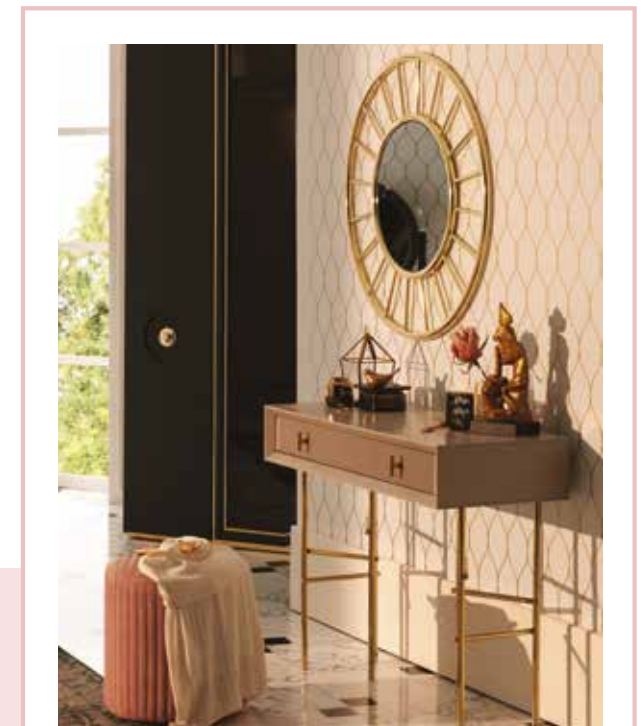

Contemporary Luxury

Bringing an elegant remark on contemporary design with its simple yet chic style and fluent colour combination, **ASTORIA BEDROOM** reflects a timeless elegance with the style in which feminine forms meet with decoration trends.

100%
MDF
Lacquer

Golden colour
ribbon detail

Wardrobe with Sliding Doors (240 cm)
5 Door Wardrobe
3 Door Wardrobe
Corner Wardrobe

Presenting an impressive decoration example with the glass cover application on the wardrobes and the golden colour metal legs with exclusive handles, ASTORIA BEDROOM SET creates a chic and yet calm atmosphere with its beautiful design. It also appeals to the personal choices with 4 different wardrobe alternatives.

Ottomans, which stand out as a decorative and functional detail in the bedroom, are indispensable complement of bedroom furniture with their designs as well as functionality.

Specially designed for ASTORIA series, the golden handles draw attention as a striking detail in the modern and refined design of the series.