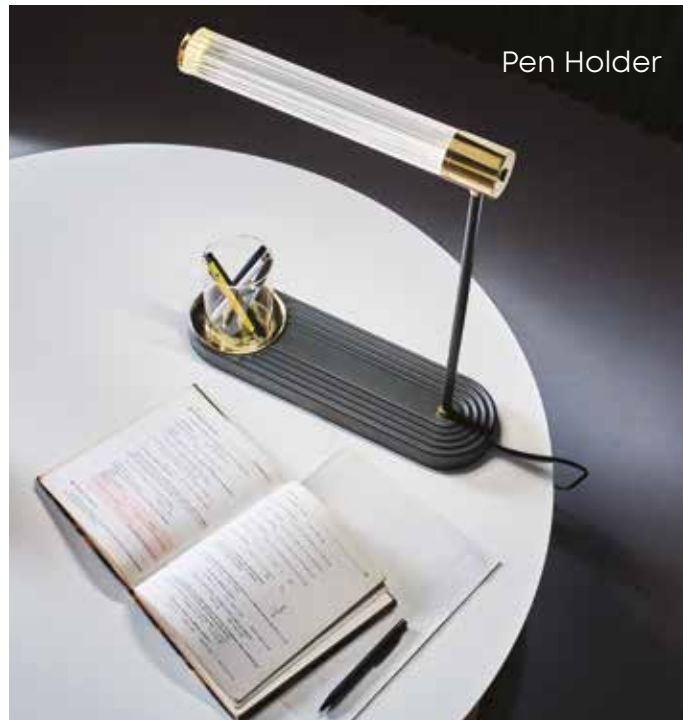

USB input on lower table