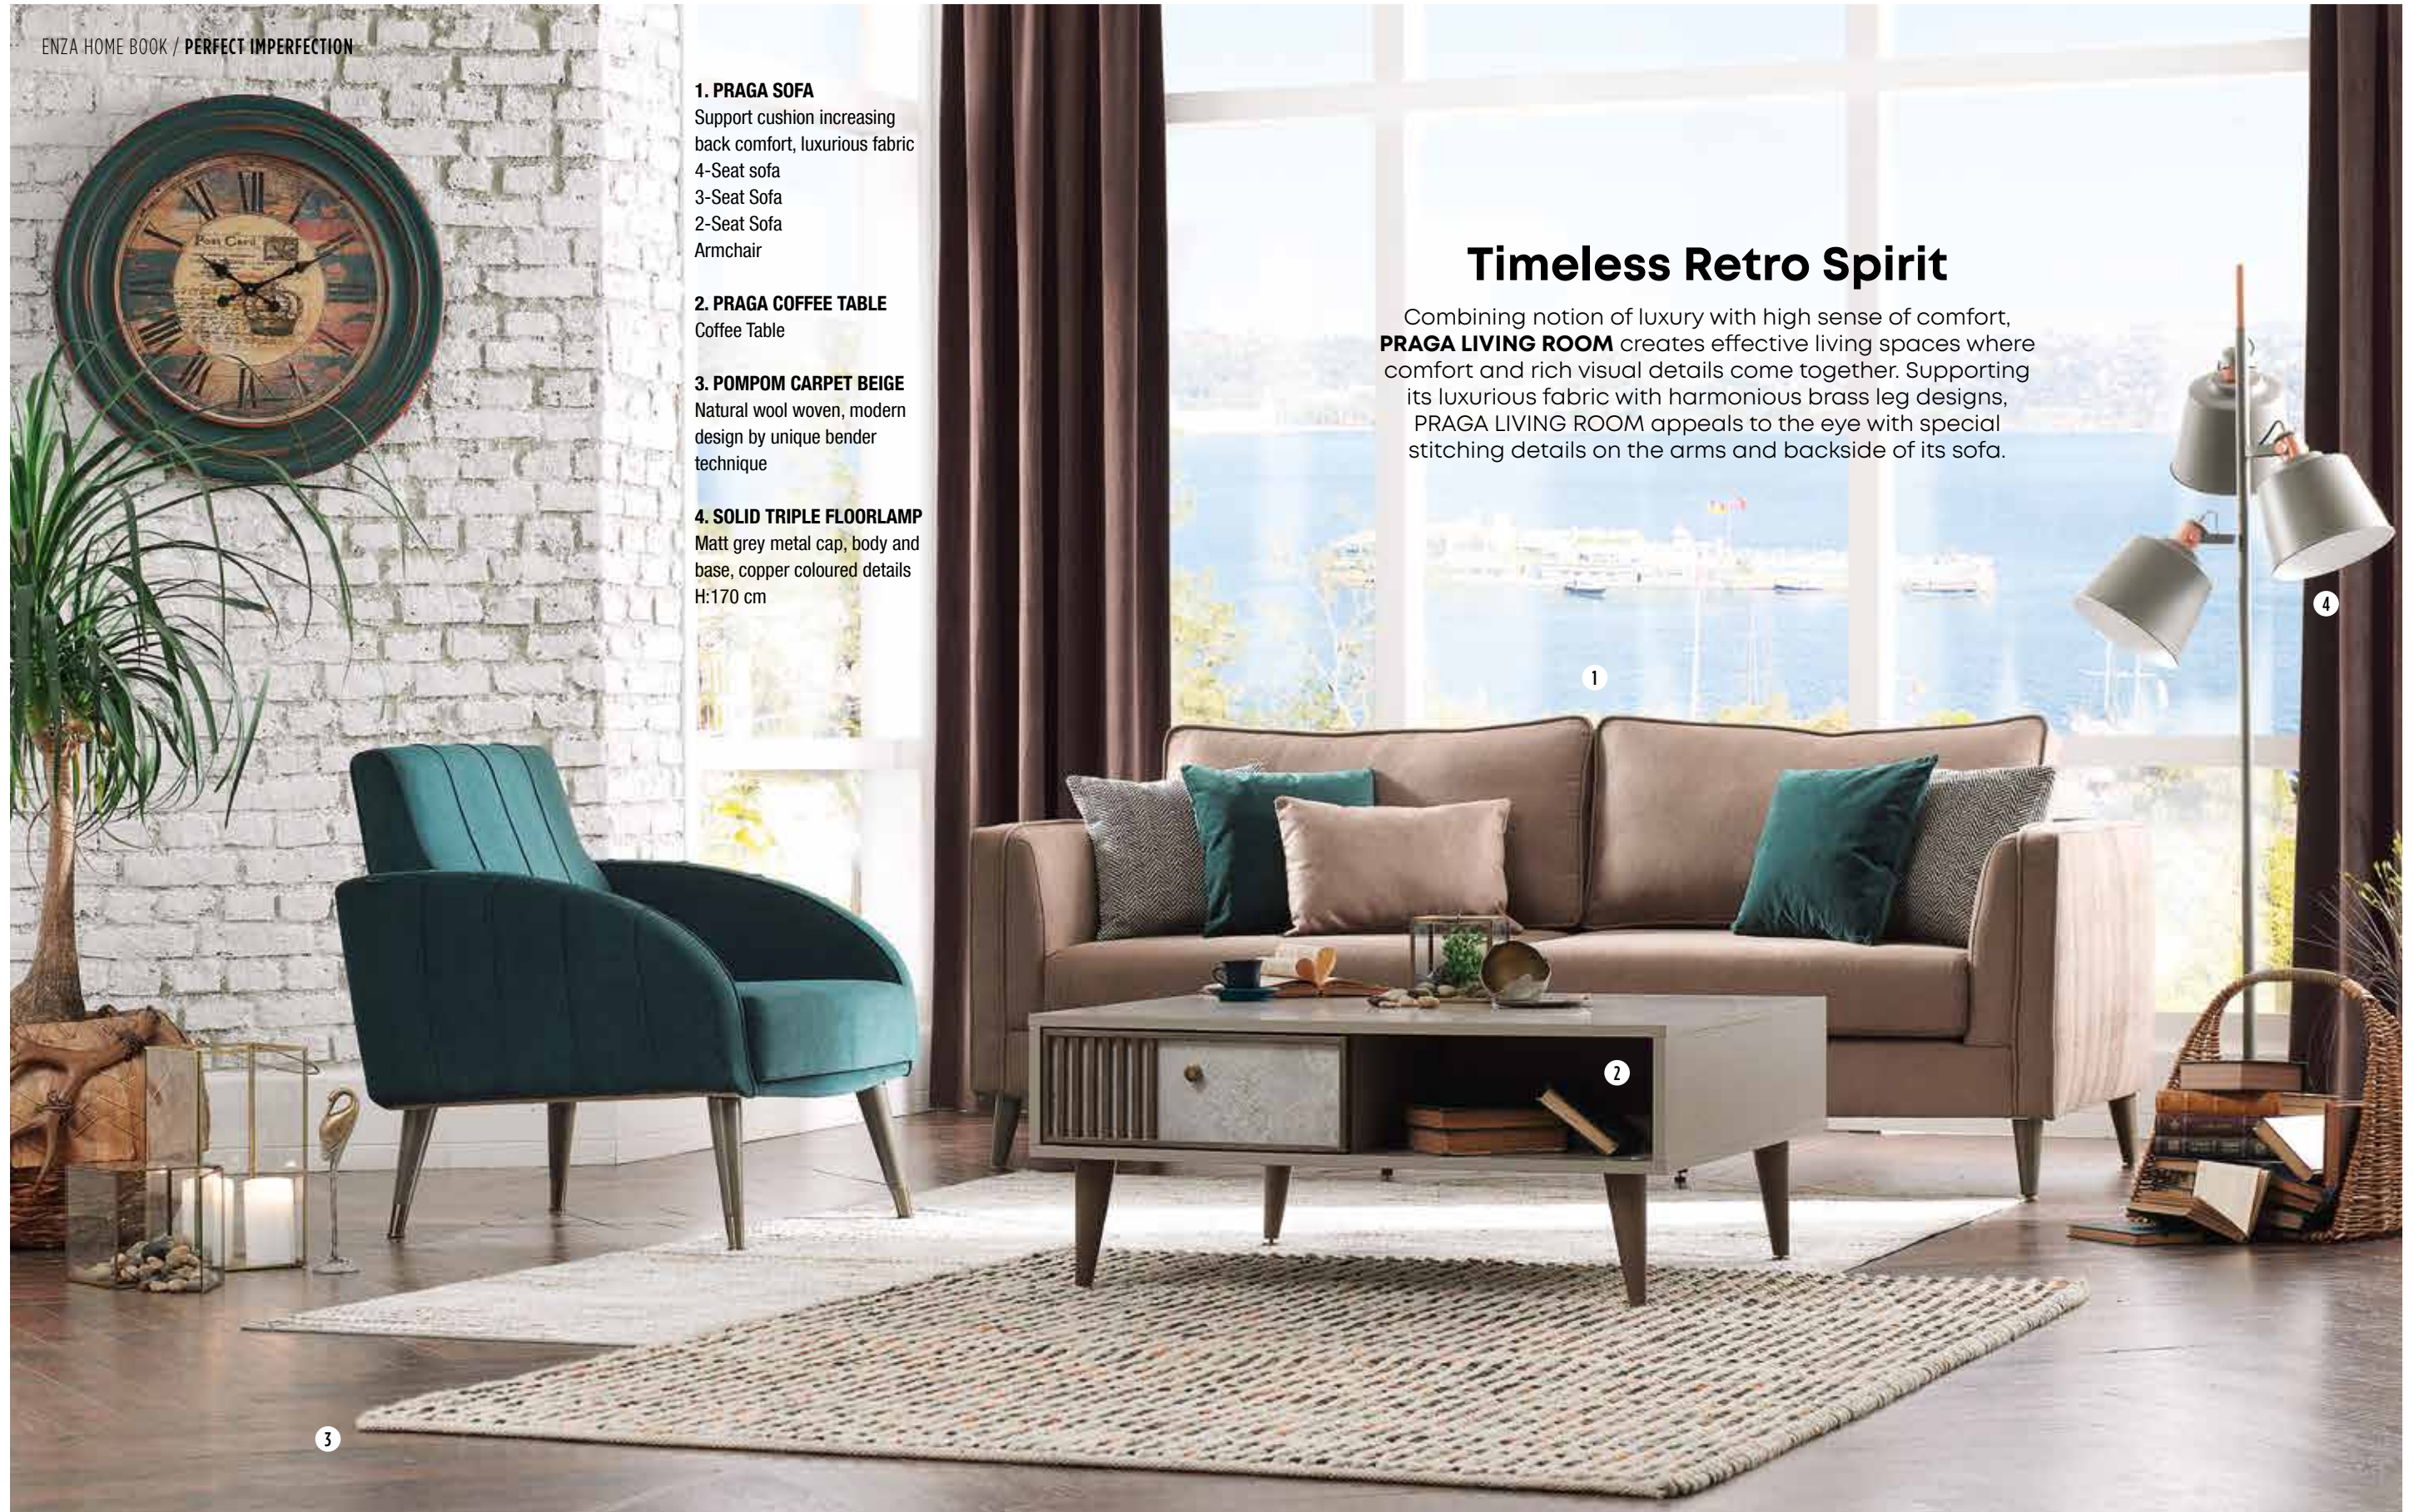

1. PRAGA SOFA

Support cushion increasing
back comfort, luxurious fabric
4-Seat sofa
3-Seat Sofa
2-Seat Sofa
Armchair

2. PRAGA COFFEE TABLE

Coffee Table

3. POMPOM CARPET BEIGE

Natural wool woven, modern
design by unique bender
technique

4. SOLID TRIPLE FLOORLAMP

Matt grey metal cap, body and
base, copper coloured details
H:170 cm

Timeless Retro Spirit

Combining notion of luxury with high sense of comfort, **PRAGA LIVING ROOM** creates effective living spaces where comfort and rich visual details come together. Supporting its luxurious fabric with harmonious brass leg designs, **PRAGA LIVING ROOM** appeals to the eye with special stitching details on the arms and backside of its sofa.

3

1

2

4