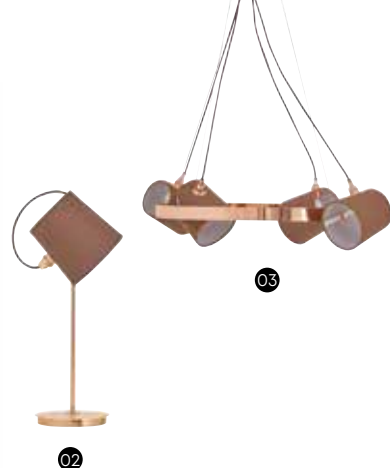

THE NEWEST

1. SIMENA Sideboard
Metallic cream and anthracite grey colour combination, ergonomic handle design in series-specific form.

2. FOLK Lamp
Rose colour metal and fabric combination

3. FOLK Pendant Lamp
Rose colour metal and fabric combination