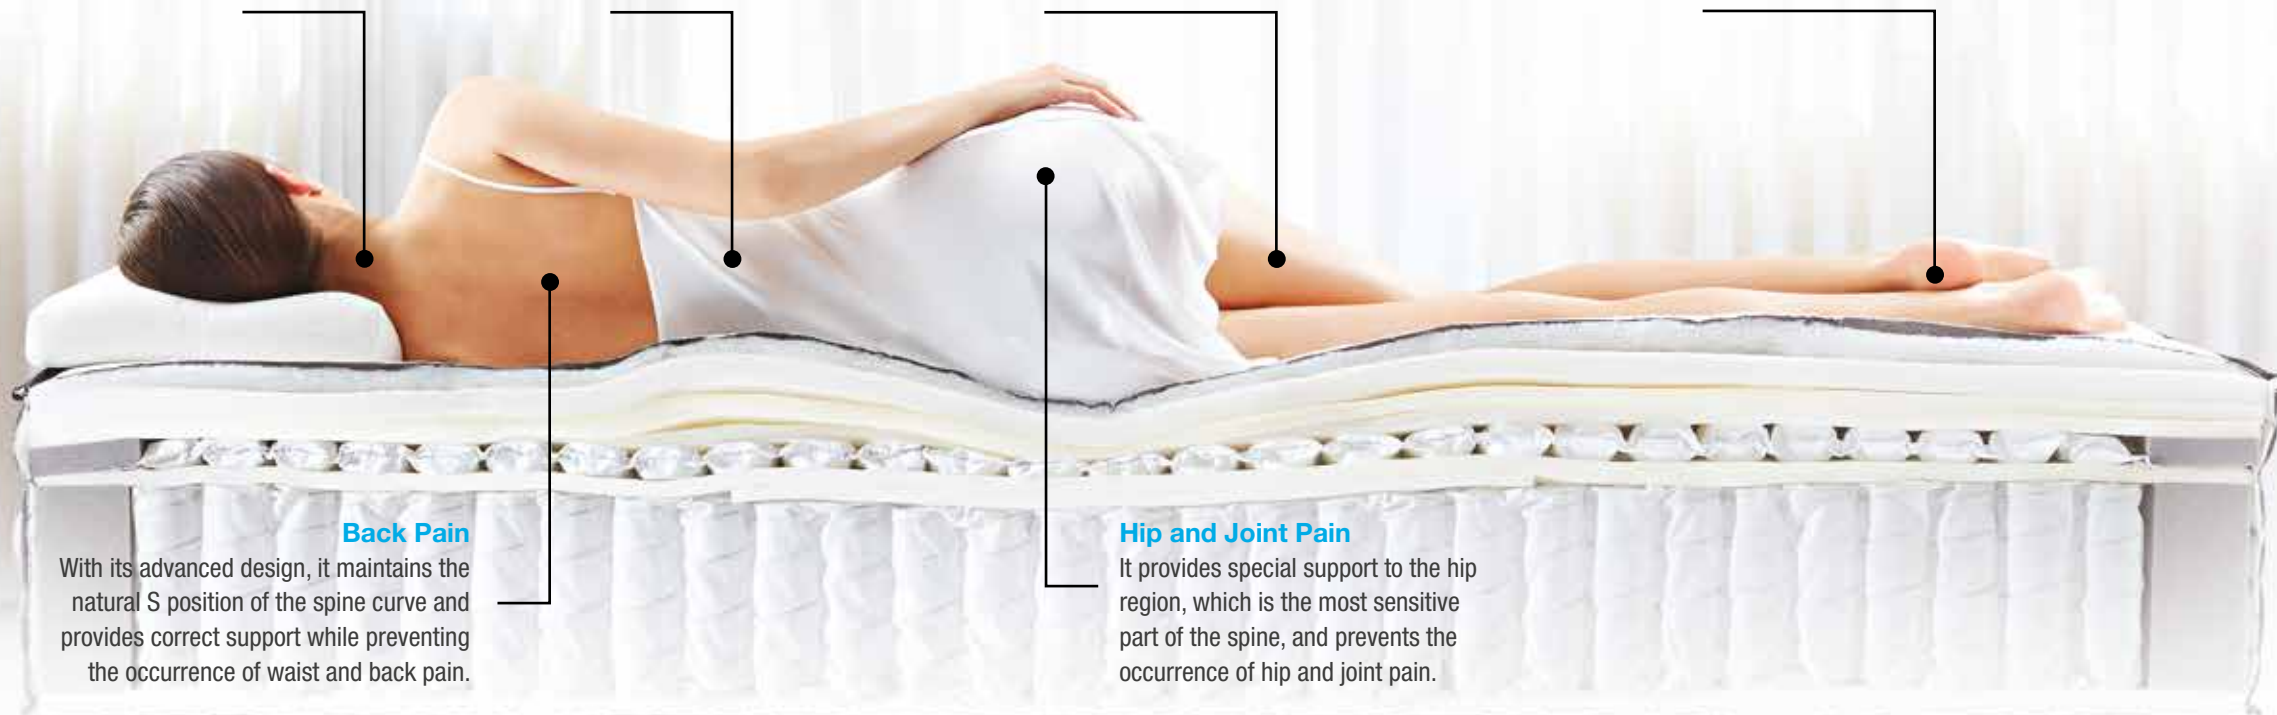

SUPREME COMFORT MATTRESS

Coming to forefront with a hybrid of Visco elastic memory foam and micro pocket spring technology, Supreme Comfort has excellent pressure damping and support especially for the most sensitive area of the spine.

Head and Neck Pain

It prevents head and neck pain as well as tension in the neck muscles with its spine-friendly structure.

Waist and Spine Support

It maintains the body's natural spine curve and prevents specific spine distortions and low back pain by applying special support to each body type.

Muscle Protection

Thanks to the pressure it exerts on the body, it positively affects your sleep position and prevents stretching the muscles.

Circulation Problems

It adapts to body movements during sleep and has a positive effect on blood circulation with the effect of pressure.