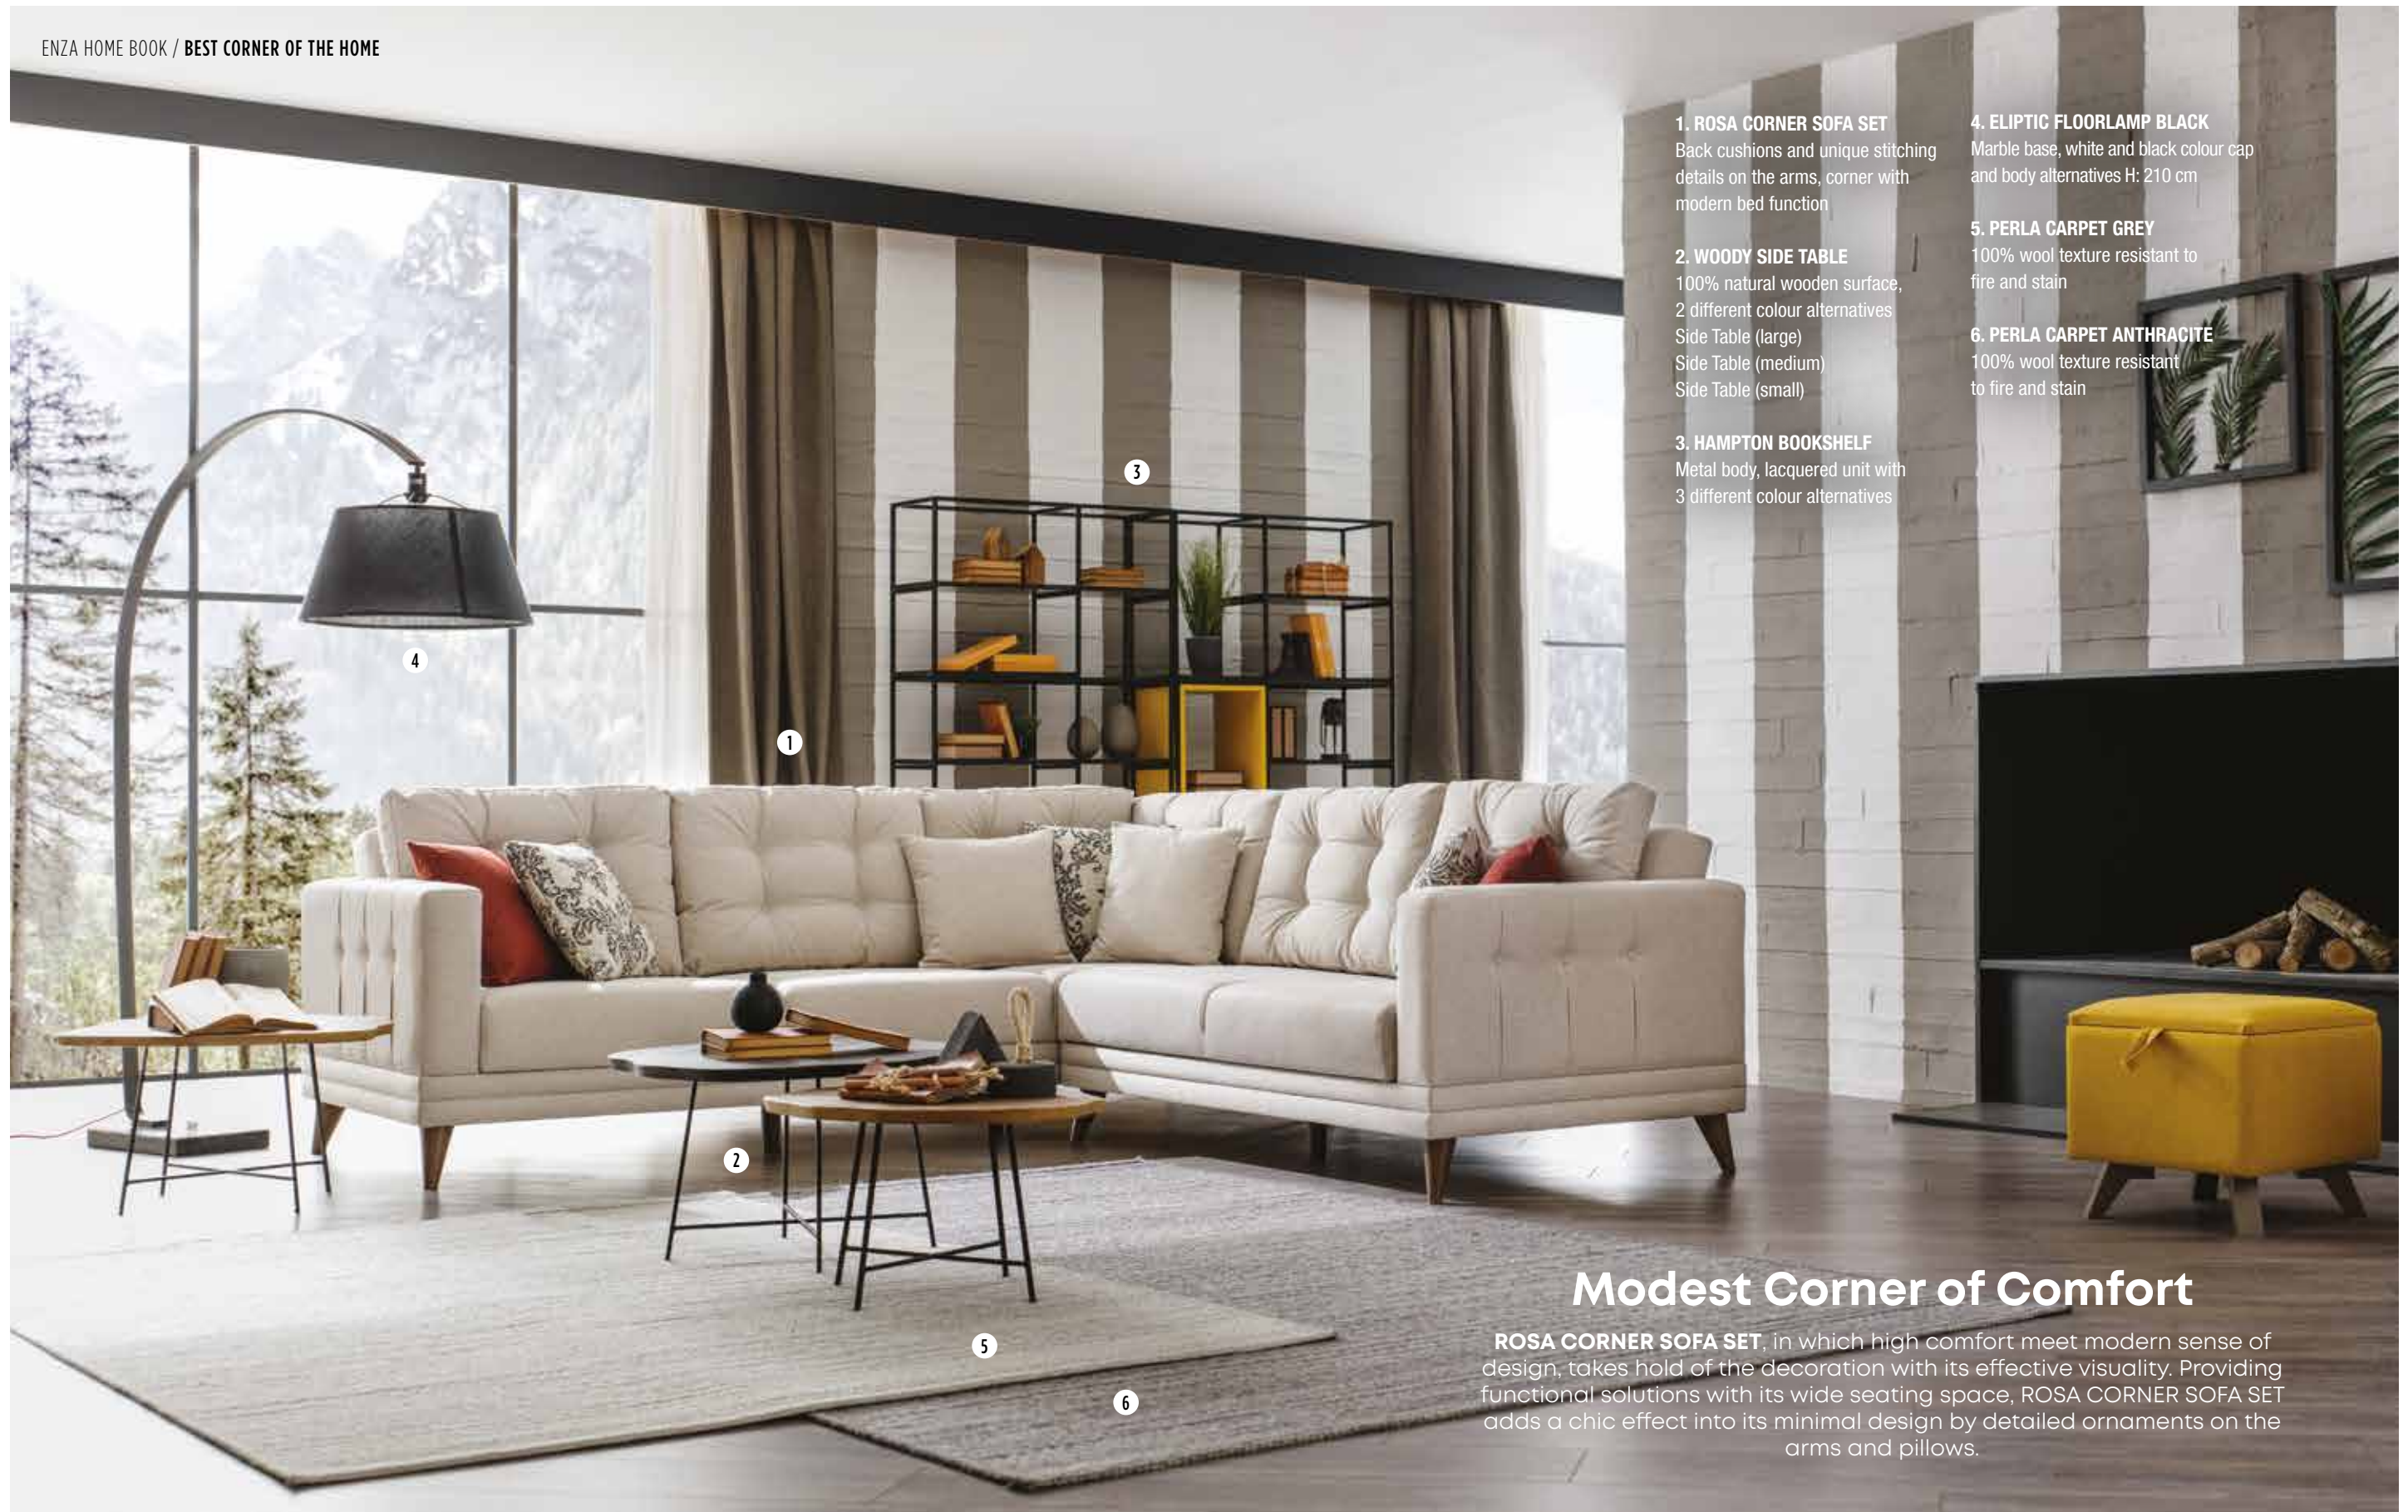

4. ELIPTIC FLOORLAMP

2 different cap and body colour alternatives, marble base
H: 210 cm

5. NOVA CARPET LIGHT GREY

100% wool woven, minimal design

Modern, Cozy And Free

Designed with the modern decoration style combining aesthetics and functionality, **NETHA CORNER SET** is ideal for the liberated living spaces with its flexible and modular advantages. Combining high comfortable structure with the function of being a bed, Netha Corner Set emphasizes the contemporary codes of design that make life easier by offering maximum functionality.