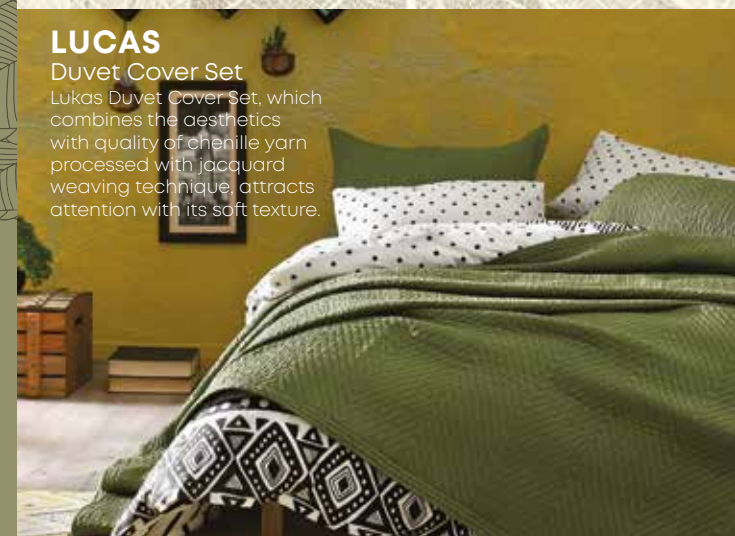

CHELSEA
Sofa

Chelsea Sofa, which draws attention with its leather-looking fabric, creates high comfort areas with its special quilted detail. p. 106

Duvet Cover Set

Lukas Duvet Cover Set, which combines the aesthetics with quality of chenille yarn processed with jacquard weaving technique, attracts attention with its soft texture.