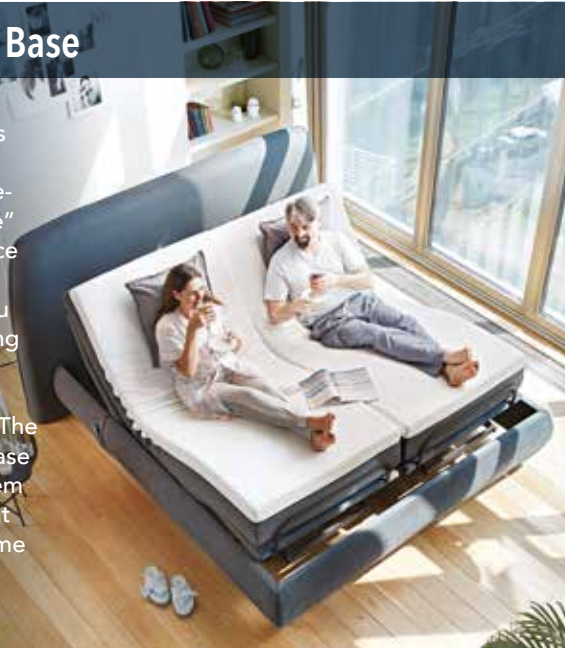

MOVE UP MASTER Base

“Technology that combines pleasure and comfort with sleep of your dreams Move-Up Master Adjustable Base” Get a whole new experience with the Move-Up Master Adjustable Base, where you can find the perfect sleeping experience and comfort using the most advanced technologies in the world. The Move-Up Master mobile base with its special motor system that can move at 5 different regions will be the new name of unique comfort.