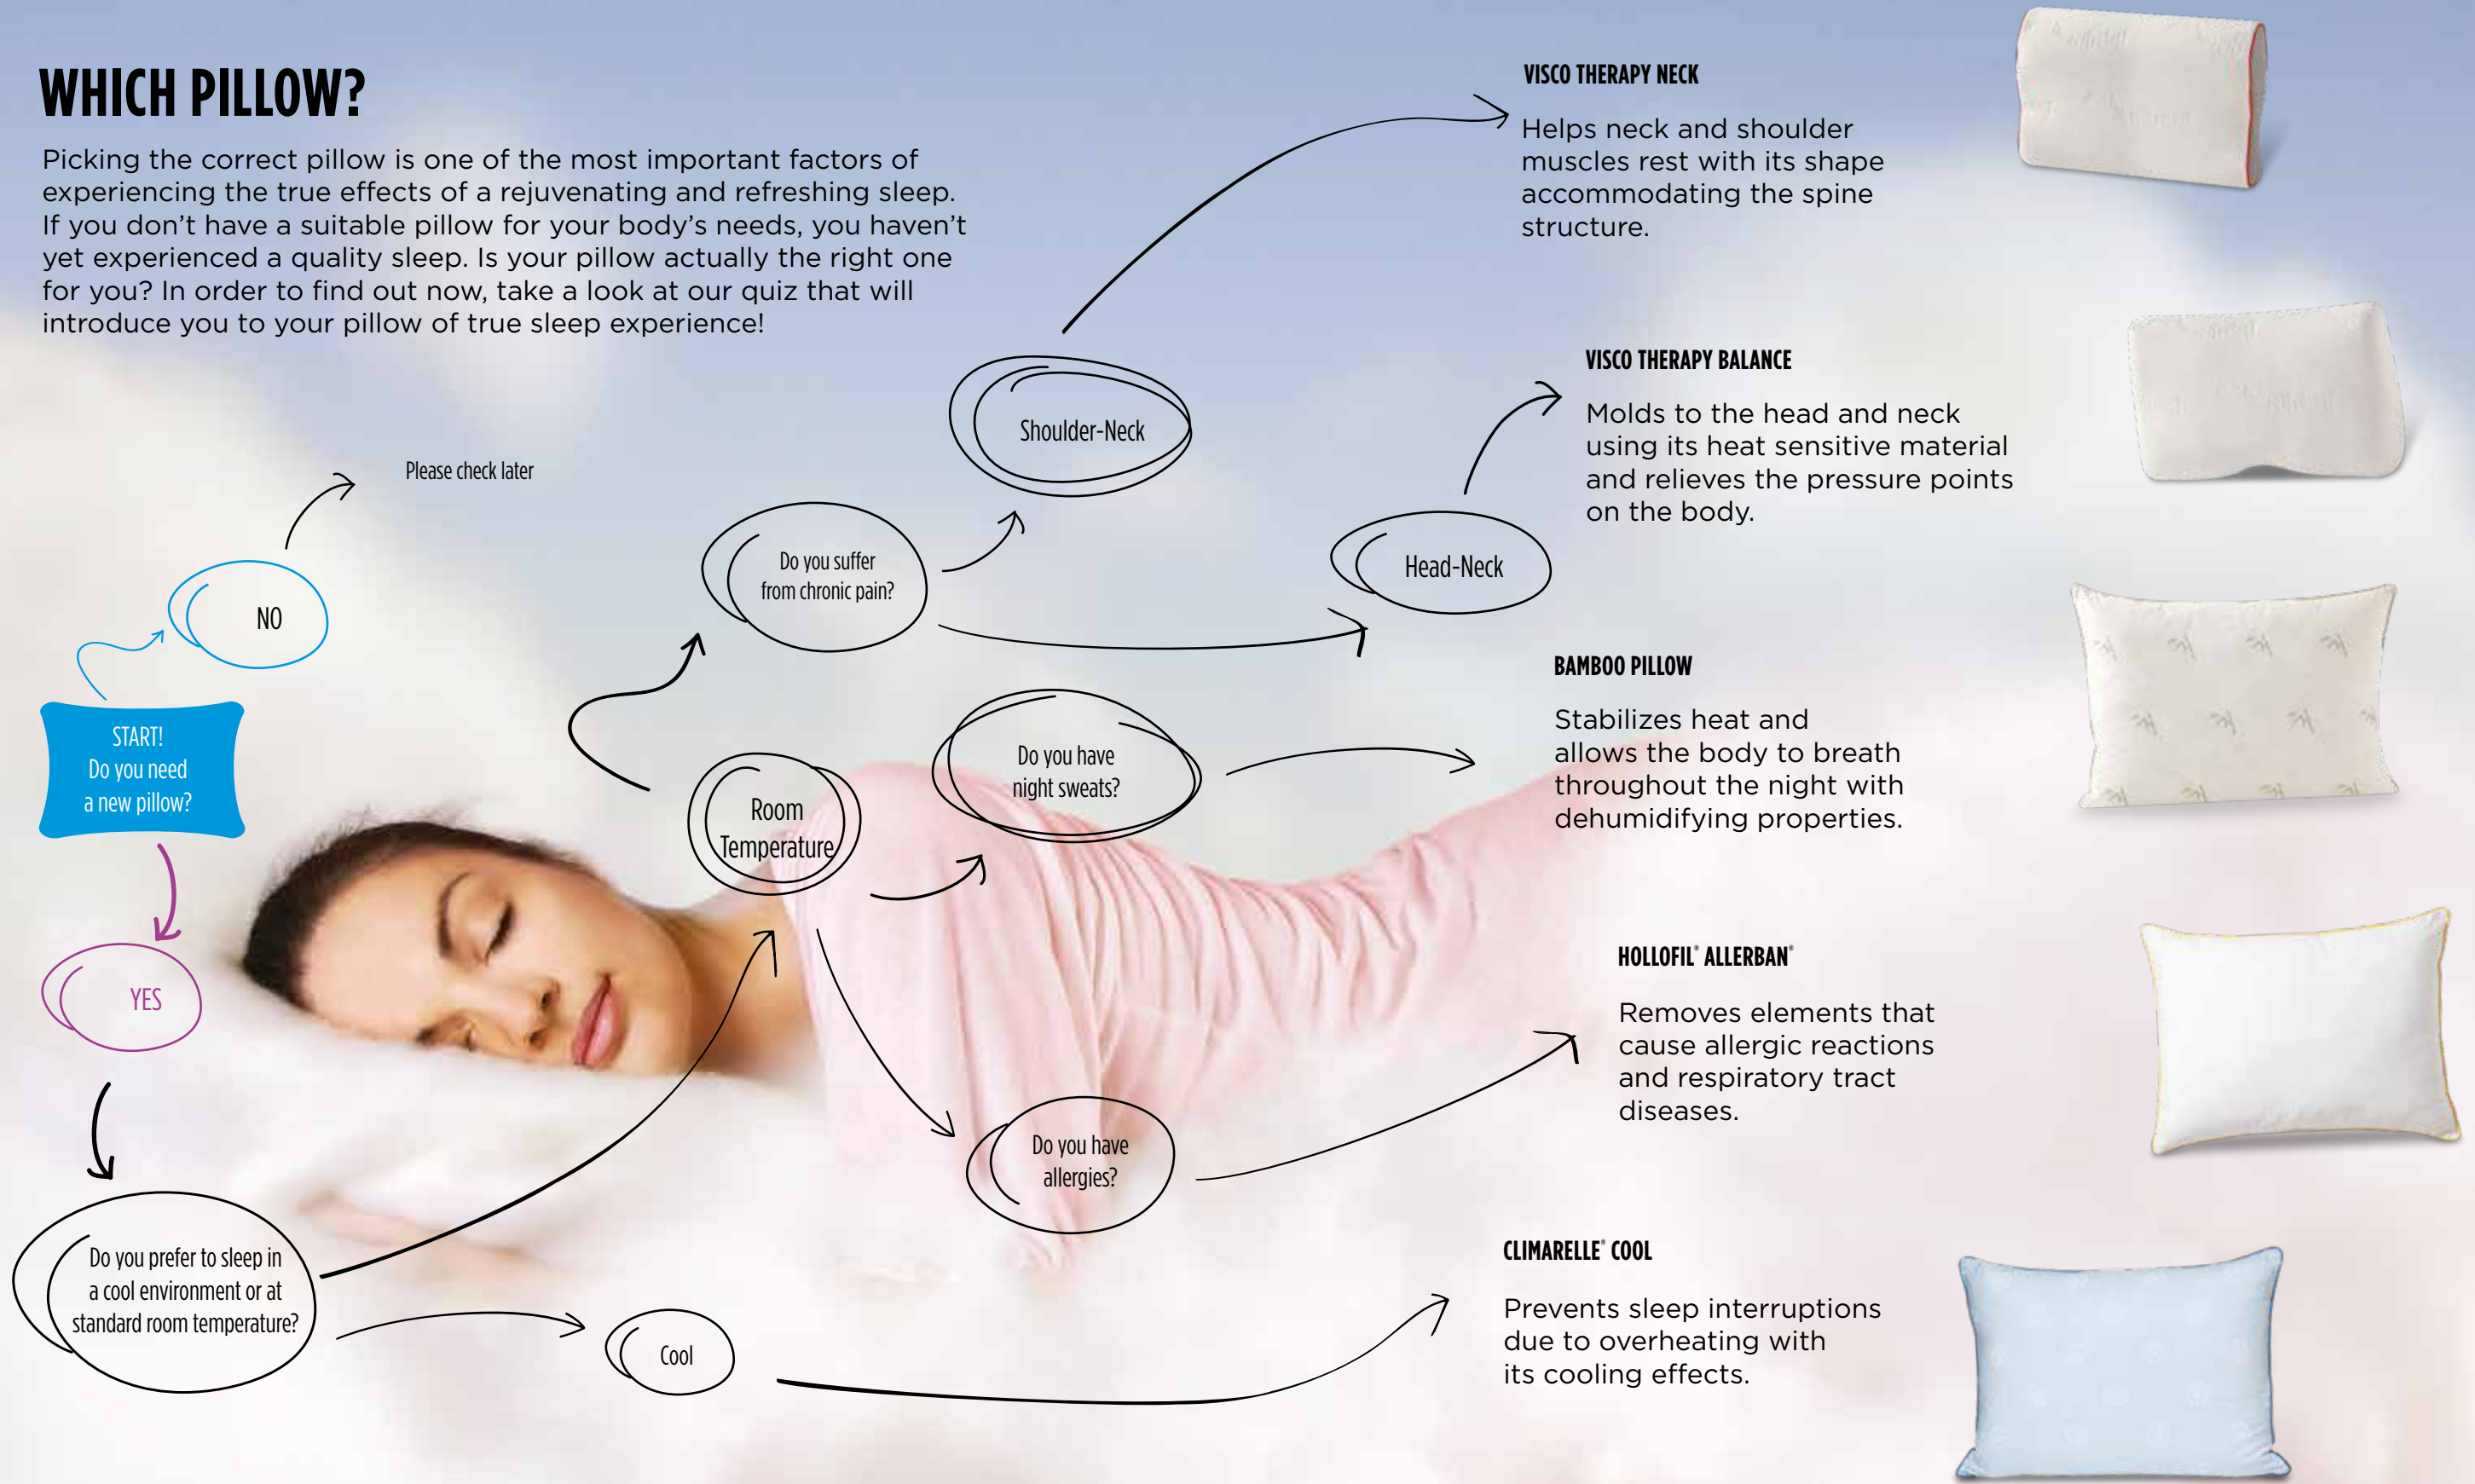

WHICH PILLOW?

Picking the correct pillow is one of the most important factors of experiencing the true effects of a rejuvenating and refreshing sleep. If you don't have a suitable pillow for your body's needs, you haven't yet experienced a quality sleep. Is your pillow actually the right one for you? In order to find out now, take a look at our quiz that will introduce you to your pillow of true sleep experience!