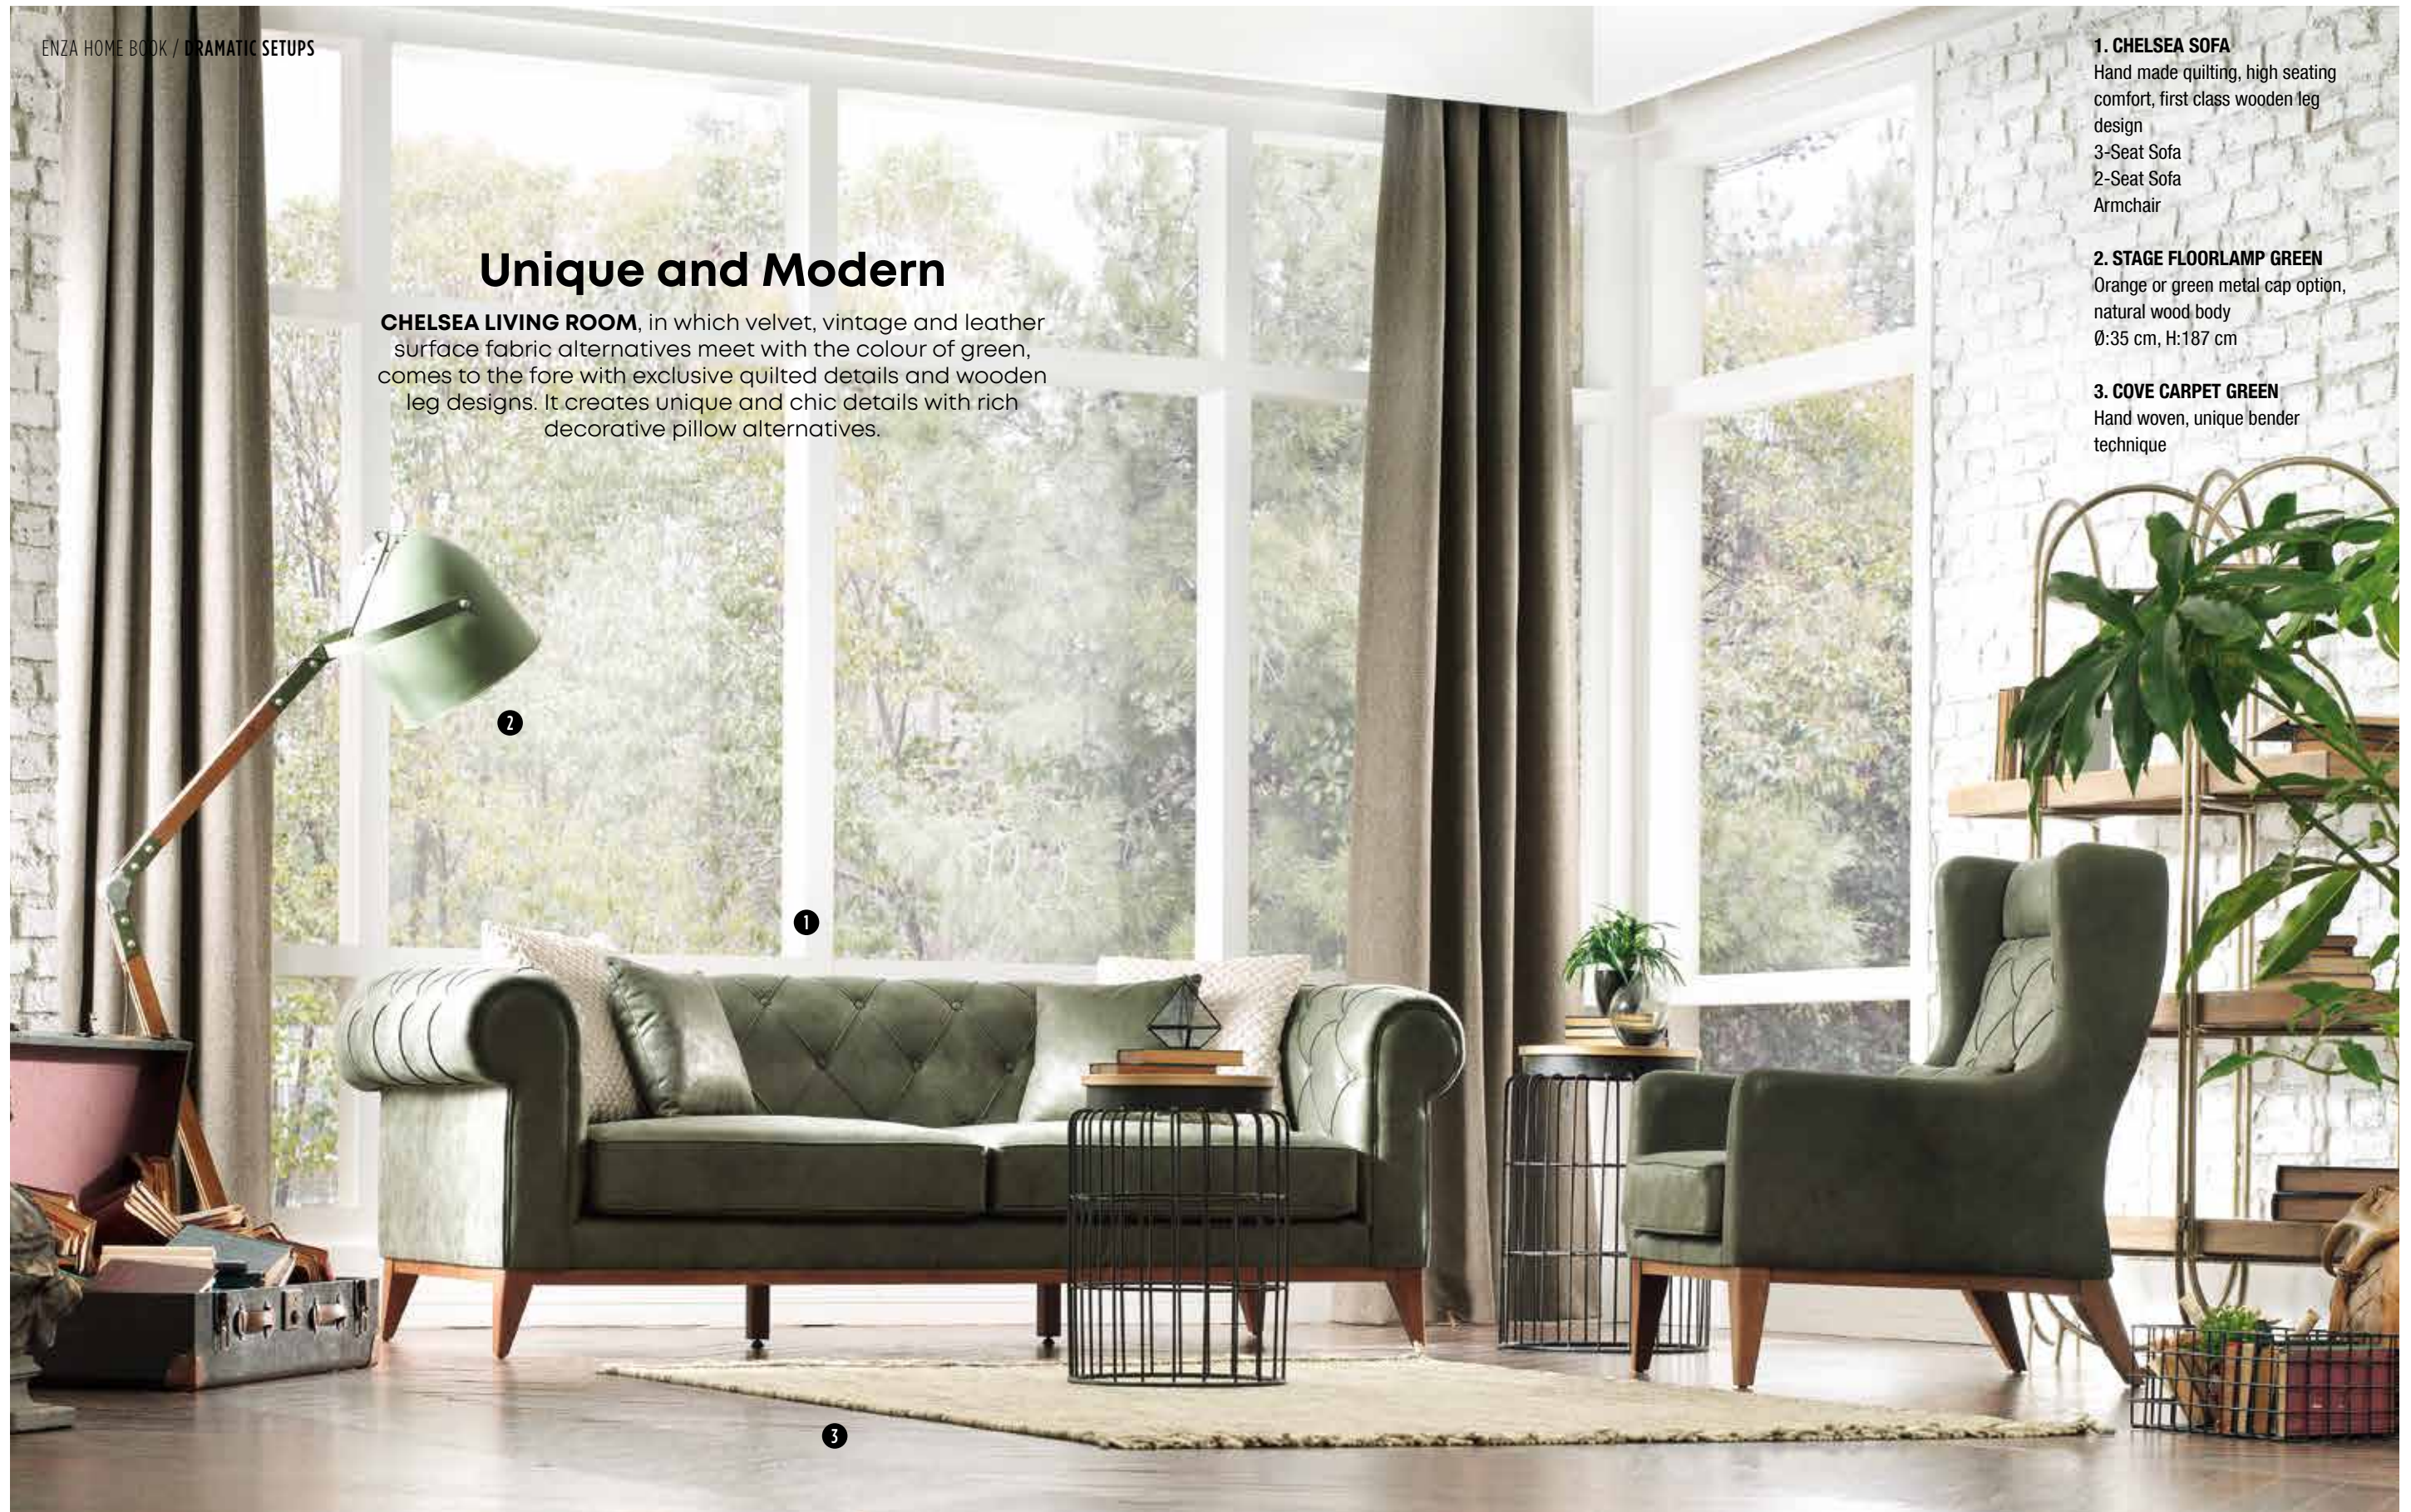

Unique and Modern

CHELSEA LIVING ROOM, in which velvet, vintage and leather surface fabric alternatives meet with the colour of green, comes to the fore with exclusive quilted details and wooden leg designs. It creates unique and chic details with rich decorative pillow alternatives.

1. CHELSEA SOFA

Hand made quilting, high seating comfort, first class wooden leg design
3-Seat Sofa
2-Seat Sofa
Armchair

2. STAGE FLOORLAMP GREEN

Orange or green metal cap option, natural wood body
Ø:35 cm, H:187 cm

3. COVE CARPET GREEN

Hand woven, unique bender technique