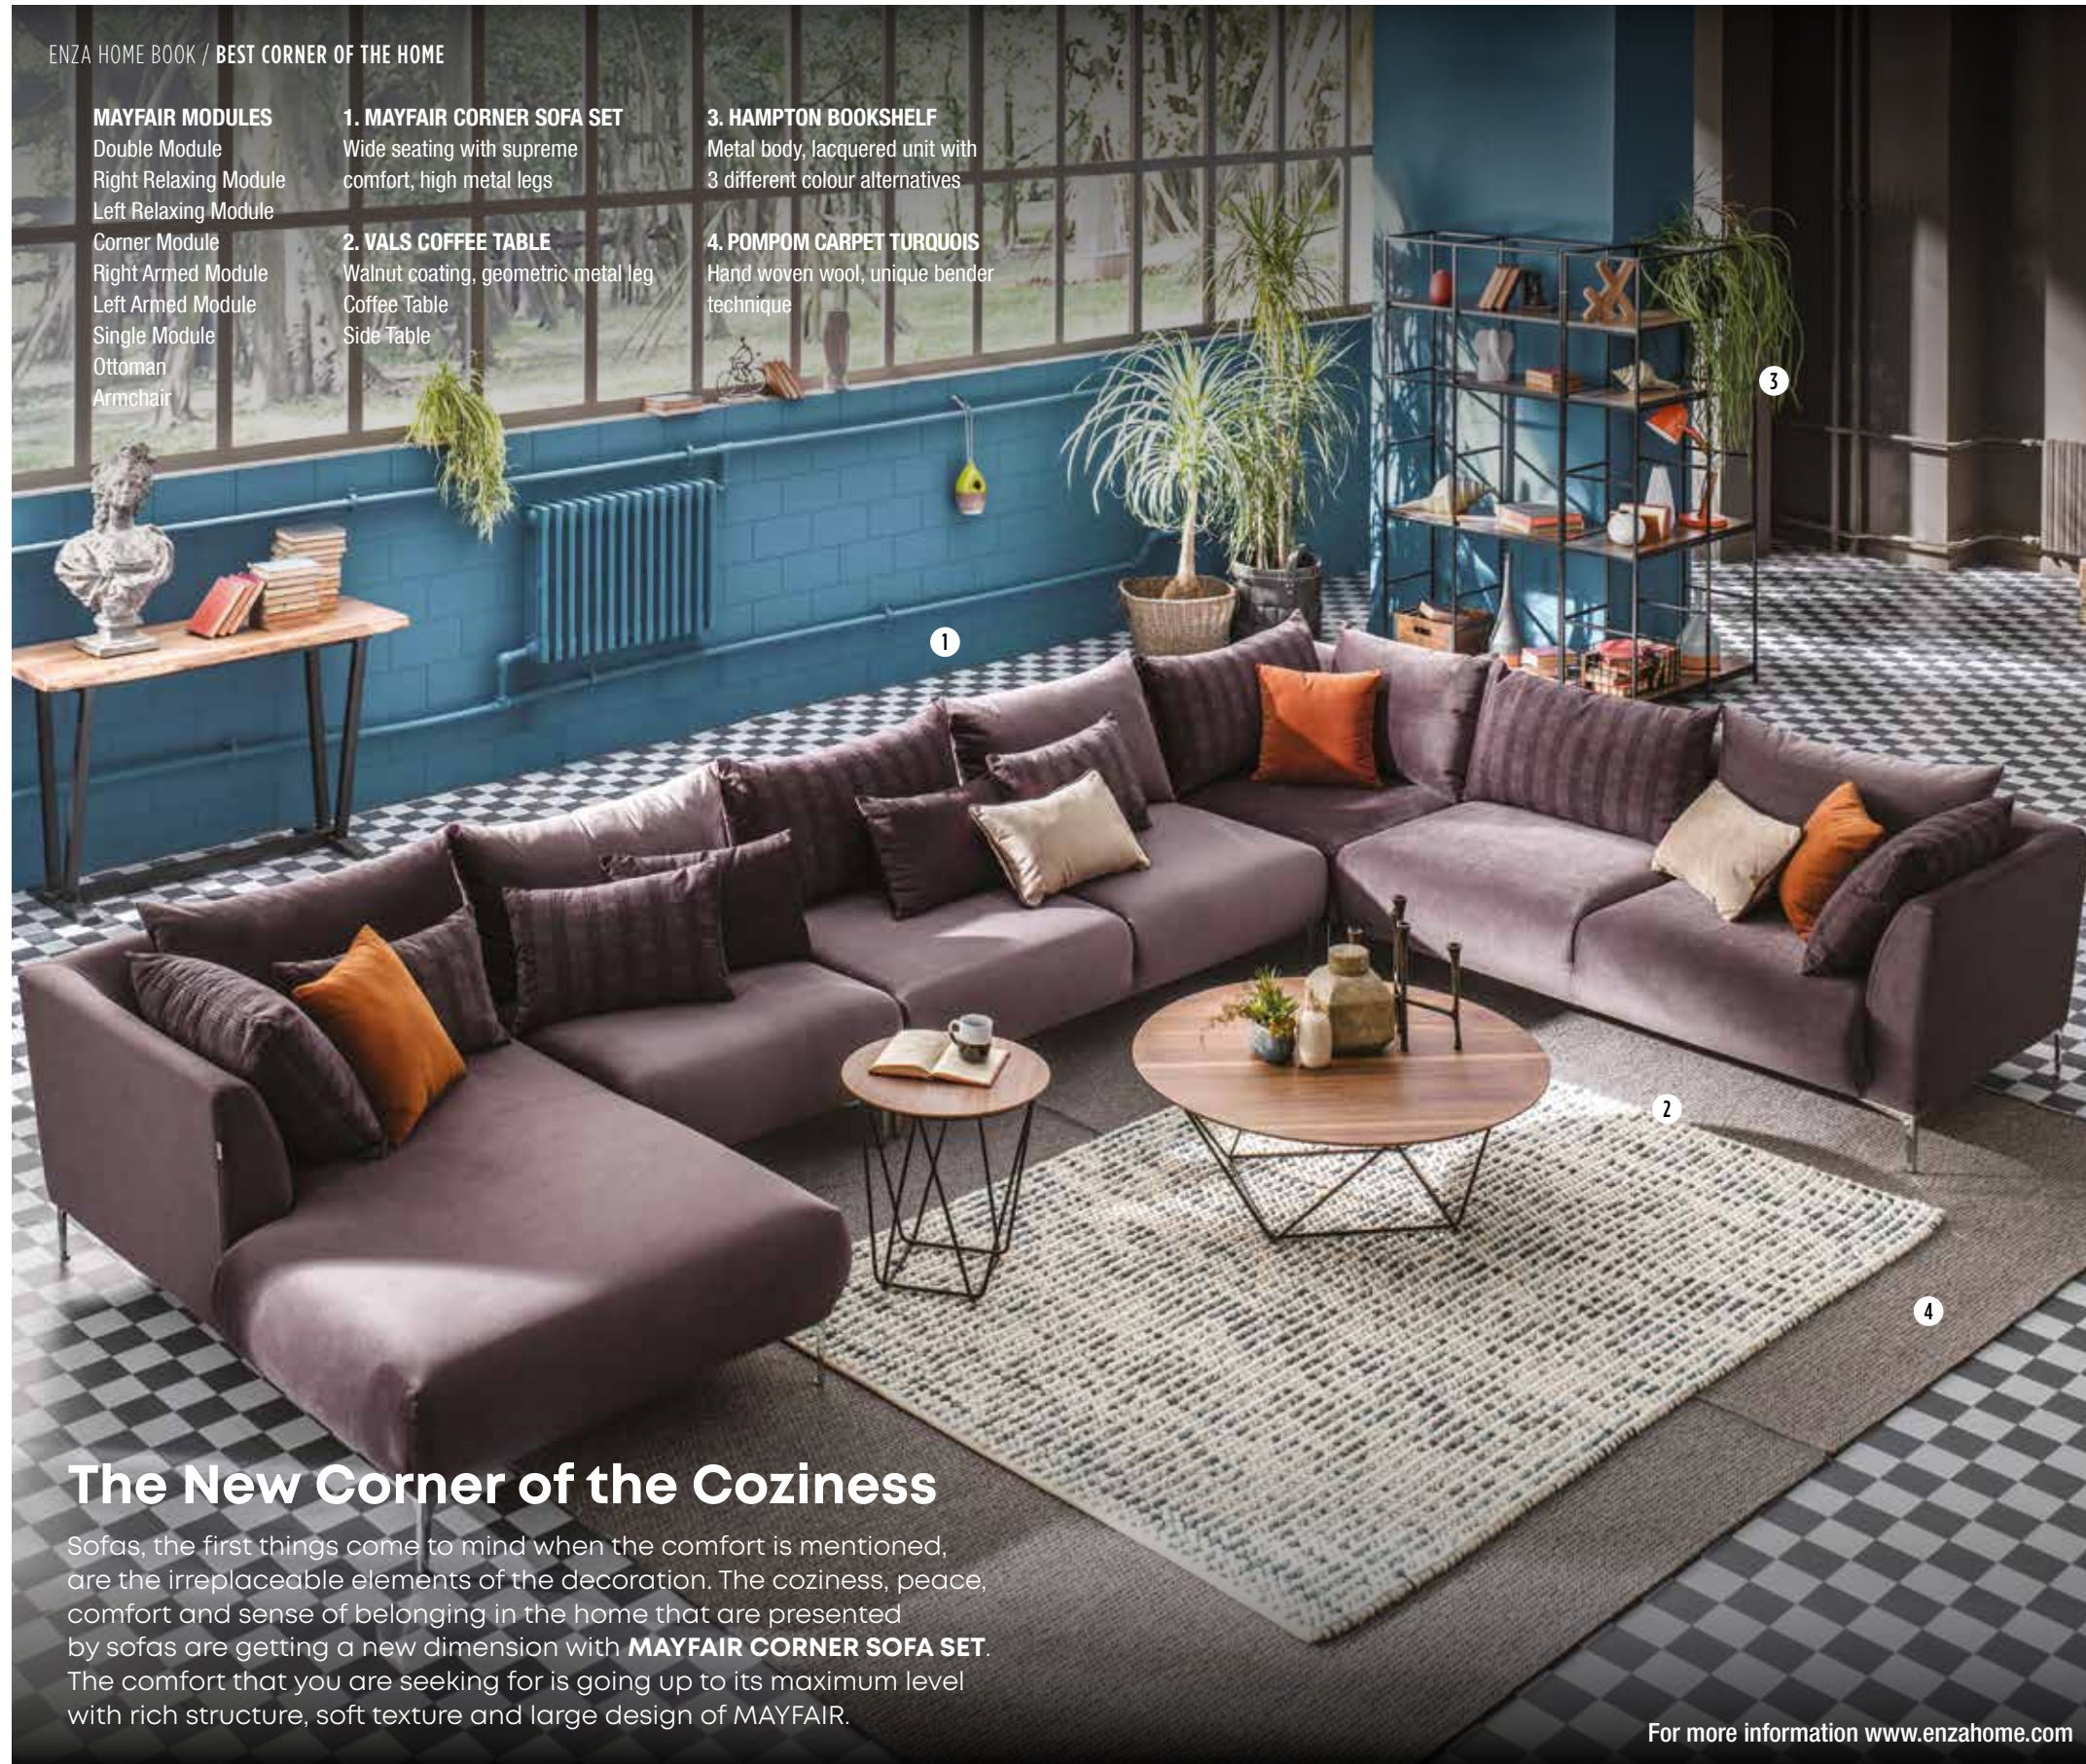

MAYFAIR MODULES

- Double Module
- Right Relaxing Module
- Left Relaxing Module
- Corner Module
- Right Armed Module
- Left Armed Module
- Single Module
- Ottoman
- Armchair

1. MAYFAIR CORNER SOFA SET

Wide seating with supreme comfort, high metal legs

2. VALS COFFEE TABLE

Walnut coating, geometric metal leg
Coffee Table
Side Table

3. HAMPTON BOOKSHELF

Metal body, lacquered unit with 3 different colour alternatives

4. POMPOM CARPET TURQUOIS

Hand woven wool, unique bender technique

The New Corner of the Coziness

Sofas, the first things come to mind when the comfort is mentioned, are the irreplaceable elements of the decoration. The coziness, peace, comfort and sense of belonging in the home that are presented by sofas are getting a new dimension with **MAYFAIR CORNER SOFA SET**. The comfort that you are seeking for is going up to its maximum level with rich structure, soft texture and large design of MAYFAIR.

For more information www.enzahome.com

MAXIMUM COMFORT, MAXIMUM HARMONY

Beside the maximum comfort that it provides, MAYFAIR Corner Sofa Set, which accommodate to your living space with its multi-purpose module alternatives that can be used separately, is bringing its modern design together with the functionality, which is the most wanted feature of the decoration. While getting the shape that you want, MAYFAIR Corner Sofa Set does not compromise on comfort.

PERSONAL COMFORT

MAYFAIR Armchair, the independent element of the corner sofa set, is defining the borders of personal comfort zone while enriching the decoration.

2019 TREND TIP

Industrial Style

You can create stylish and modern spaces with industrial designs.