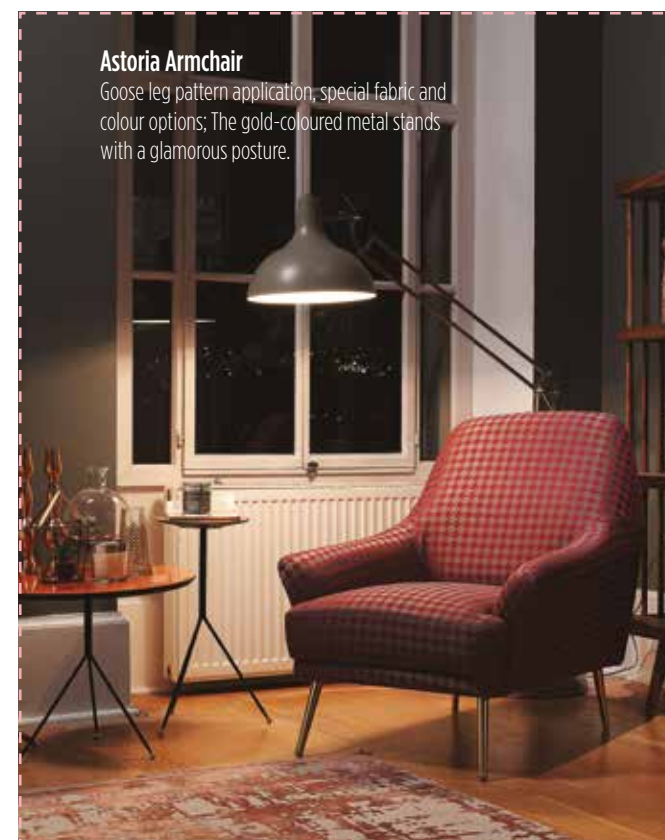

Astoria Armchair

Goose leg pattern application, special fabric and colour options; The gold-coloured metal stands with a glamorous posture.