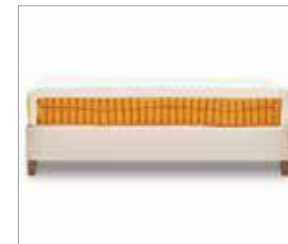

Latest Spring Technology: S-Line

The S-Line spring system, consisting of double-storey packaged steel springs, has a layout that follows the body's spine curve. These springs are superimposed at different heights to provide the right support for all body types. The S-Line springs are positioned in such a way that they can be felt both vertically and horizontally by a unique technique. With this technique, the springs in the upper section of the S-Line system offer high comfort while minimizing pressure, reducing involuntary rolling movements and providing high comfort regardless of the support level.