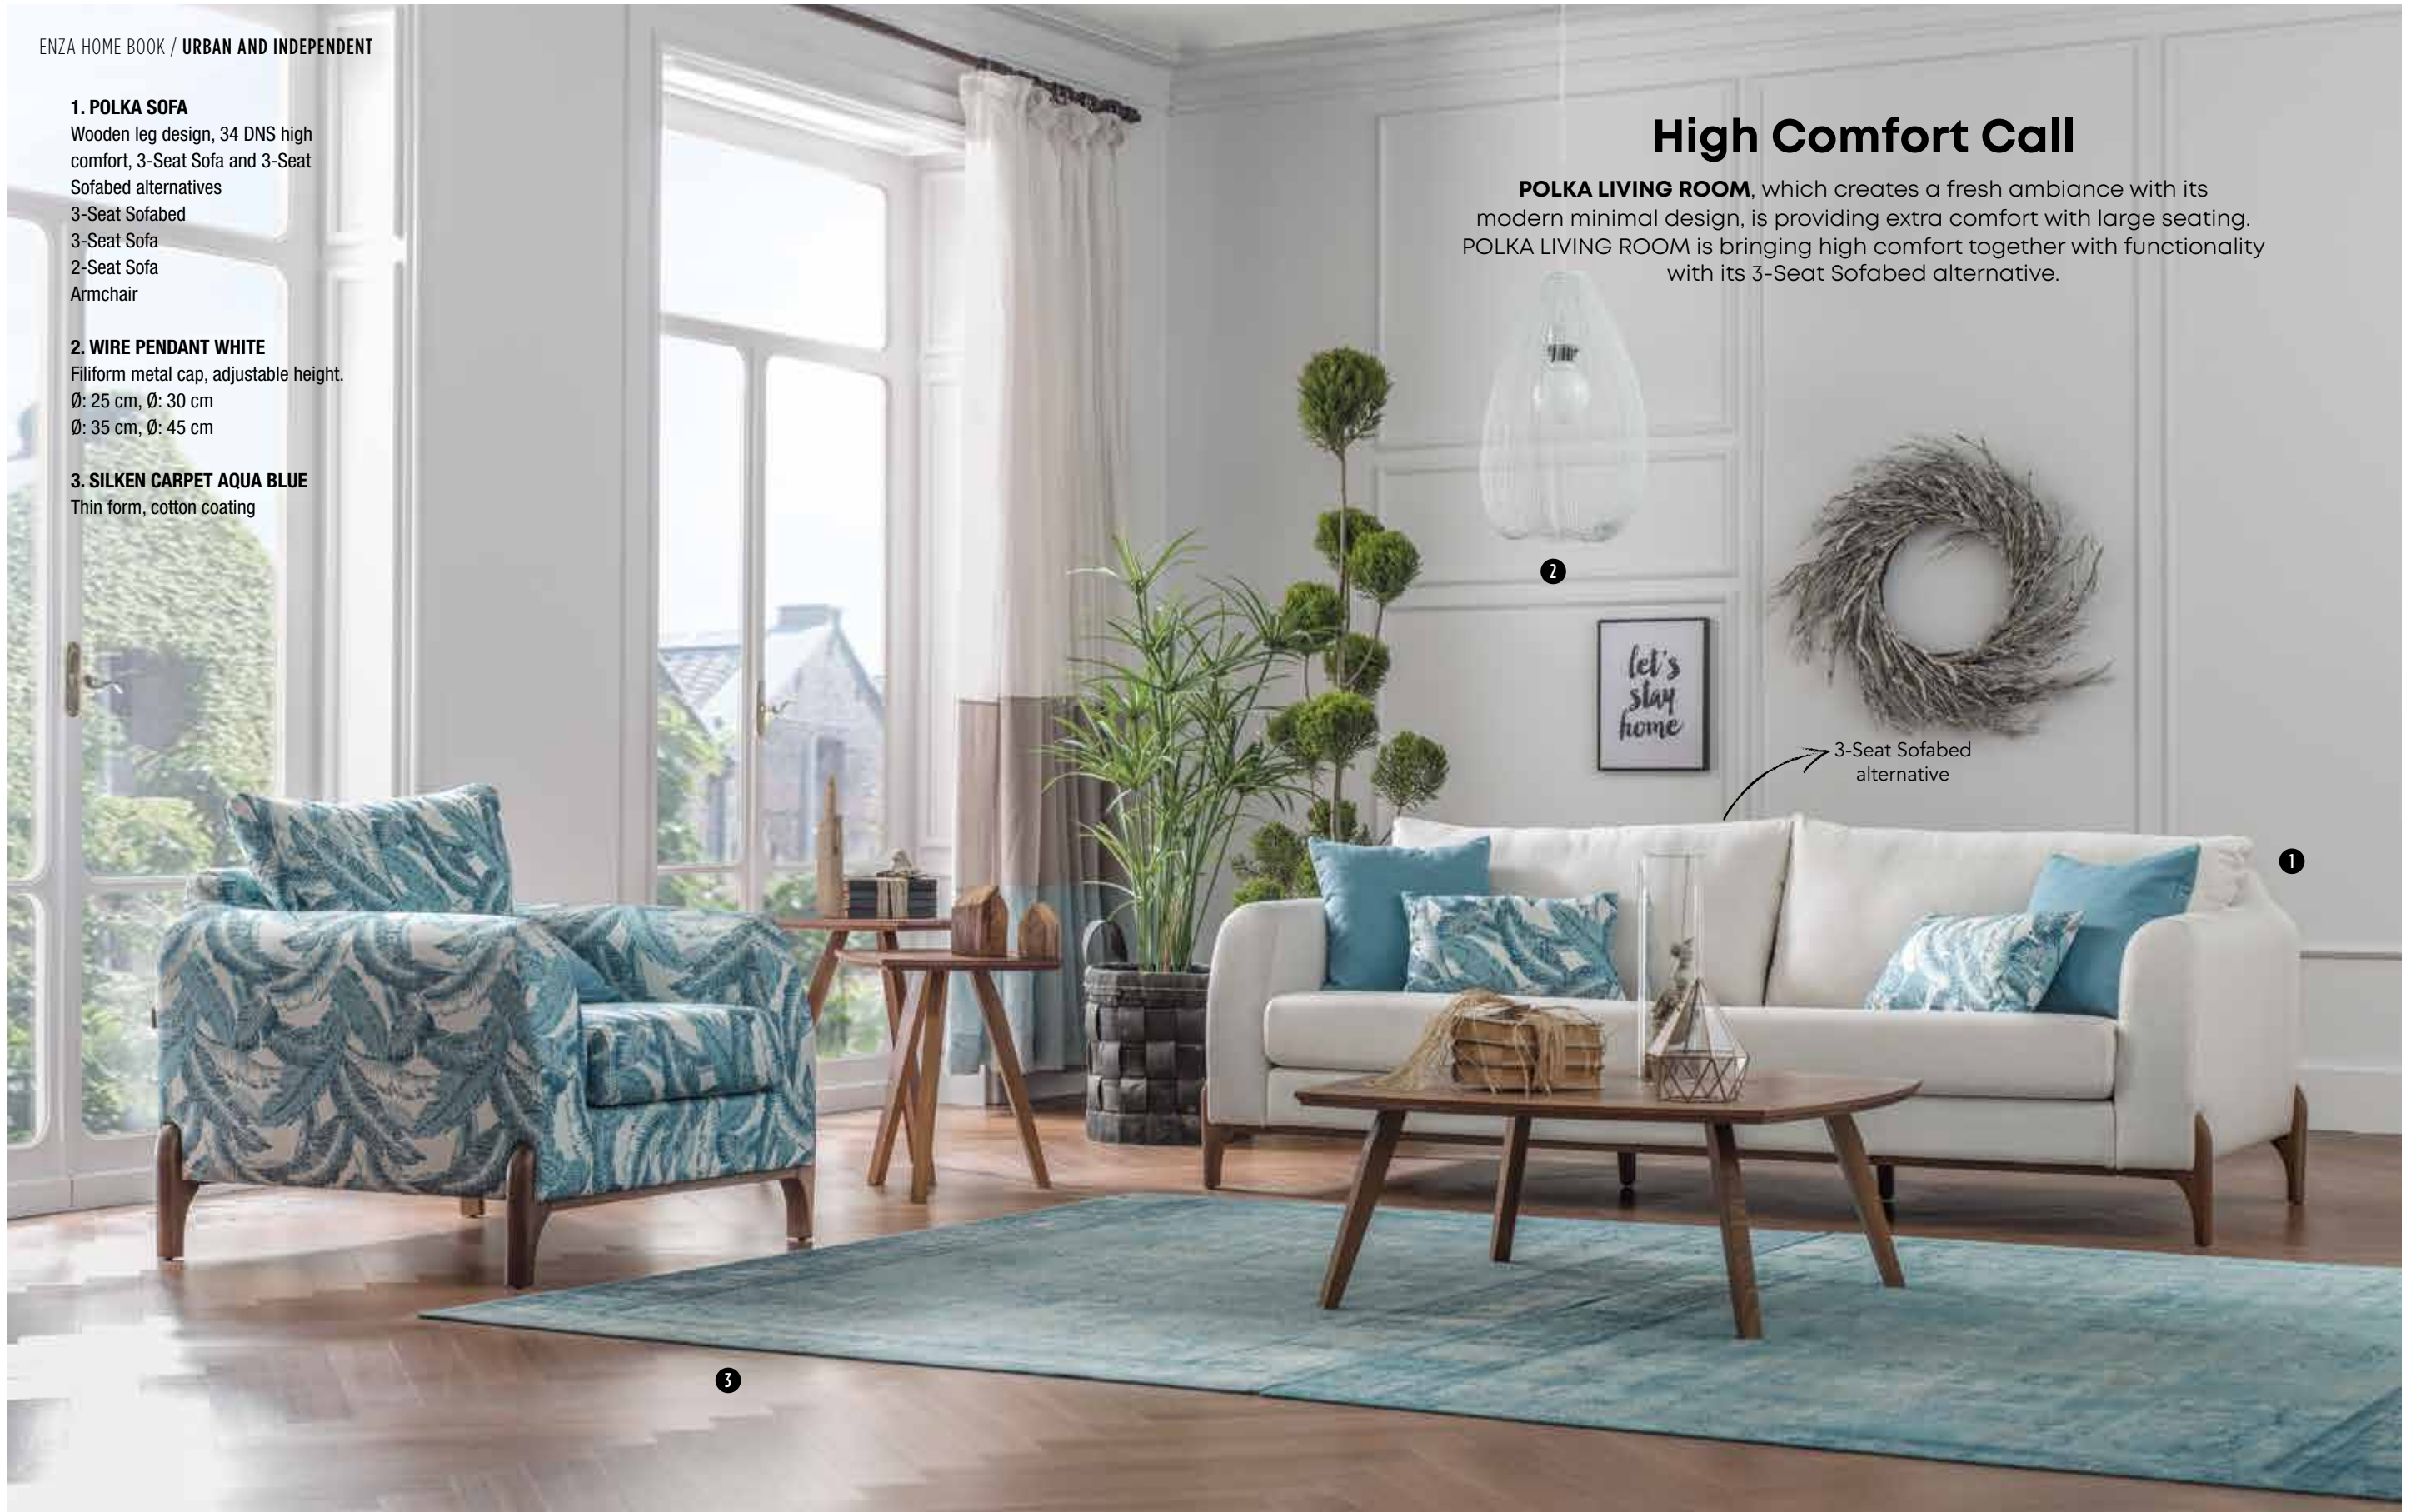

2. WIRE PENDANT WHITE

Filiform metal cap, adjustable height.
Ø: 25 cm, Ø: 30 cm
Ø: 35 cm, Ø: 45 cm

3. SILKEN CARPET AQUA BLUE

Thin form, cotton coating

High Comfort Call

POLKA LIVING ROOM, which creates a fresh ambiance with its modern minimal design, is providing extra comfort with large seating. POLKA LIVING ROOM is bringing high comfort together with functionality with its 3-Seat Sofabed alternative.