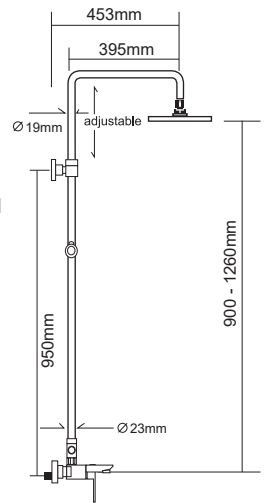

Code : **SJ-BM-969-850E**

Exposed Shower Column c/w 1.5m Stainless Steel Chrome Flexible Hose & Adjustable Shower Holder. (With Bath & Shower Mixer)

SHOWER PARTS :

Code : AR-969A
200mm ABS Chrome Round Rain Shower head

Code : AR-850H
Three Jets ABS Chrome Hand Shower