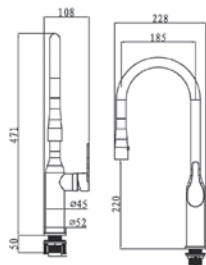

Code : SGM-076-CR
Single Lever Basin Mixer
* w/o pop-up waste
* 35mm cartridge