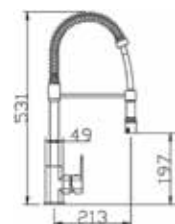

Code : SEM-7000-CR
Single Lever Kitchen Sink Mixer
* Spring Flexi Spout with Sprayer
* Dual-modes Spray
* 35mm cartridge