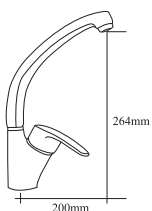

Code : SCM-185-CR
Single Lever Sink Mixer
* with Pull-Out Spray - Dual Modes
* 40mm cartridge