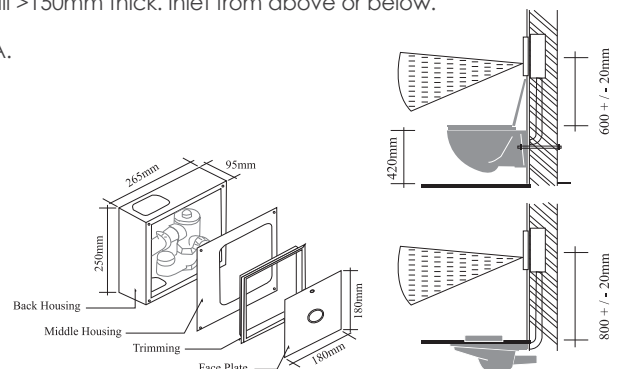

PRODUCT SPECIFICATIONS

- Product : Sensor operated recessed W.C. flush valve (Box Type)
- Description : Recessed box type flush valve which automatically flushes the W.C. after every use. The units are flush to the wall. The entire housing is of vandal resistant stainless steel material with lockable faceplate. Mains powered but stepped down to 12 volts DC for safety.
- Operation : User is detected by an infra-red sensor, the W.C. is flushed upon departure. (4.5 litre flush)
- Features : Integral strainer. Water saving functions, Diagnostic functions. Adjustable sensing range. Manual by-pass in case of power failure. Vacuum breaker. Non-Hold Function.
- Installation : Concealed box type for solid wall >150mm thick. Inlet from above or below. Servicing from front.
- Electrical : Electrical: 230vac/12vdc. 500mA.
- Materials : Stainless steel, Brass
- Pressure range : 0.7 - 6.0 bar pressure range
- Volume discharge : 4.5 litres per discharge

WELS - 2 Ticks