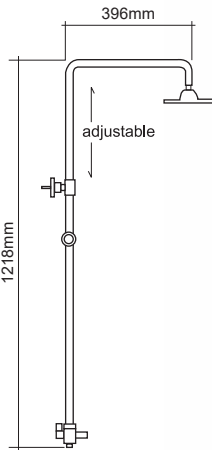

Code : **SP-966-672E**

Exposed Shower Column c/w 1.5m Stainless Steel Chrome Flexible Hose & Adjustable Shower Holder. (Without Shower Mixer)

SHOWER PARTS :

Code : AR-966A
205mm ABS Chrome Round Rain Shower Head

Code : AR-672H
Single Jet ABS Chrome Hand Shower