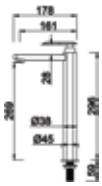

Code : T-86643
Quarter Turn Basin Tap