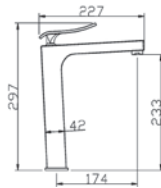

Code : LAM-180-CR
Single Lever Sink Mixer
* with swivel square spout
* 35mm cartridge