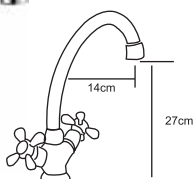

Code : CCM-63180
Pillar Sink Mixer
* with "U" swivel spout
* 18mm cartridge x 2