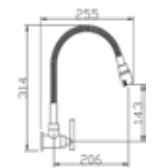

Code : T-7859
Quarter Turn Pillar Sink Tap