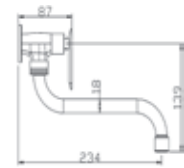

Code : T-84117L
Quarter Turn Wall Sink Tap