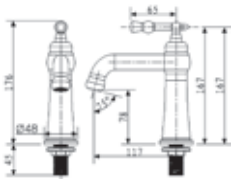

BRONZE FINISH

Code : T-57011-BR
Quarter Turn Basin Tap