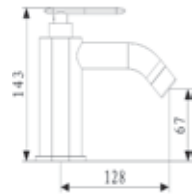

Code : T-86328J
Quarter Turn Pillar Sink Tap
* Dual-Modes Spray