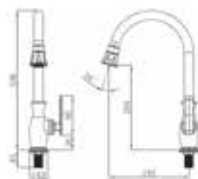

Code : T-86341
Quarter Turn Two Way Tap

Code : T-86324
Quarter Turn Bib Tap
* With Swivel Spout

Code : T-86383
Quarter Turn Hose Bib Tap

Code : T-86512
Quarter Turn Basin Tap

Code : T-86528J
Quarter Turn Pillar Sink Tap
* Dual-Modes Spray