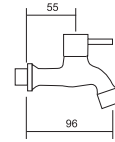

T-72 series

Code : T-72141
Quarter Turn Two-Way Tap

Code : T-7241
Quarter Turn Two-Way Tap

Code : T-7283
Quarter Turn Hose Bib Tap

Code : T-7224
Quarter Turn Bib Tap

Code : T-5293
Quarter Turn Two-Way Angle Valve