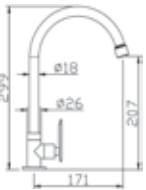

Code : T-84018
Quarter Turn Pillar Sink Tap