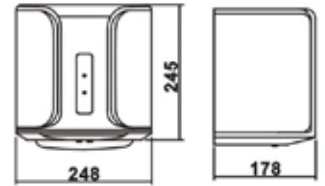

PRODUCT SPECIFICATIONS

Product : Sensor operated hot air hand dryer.
Operation : The user's hands are detected by an infrared sensor. Warm air released. Drying time 10-12s
Specification : Power Capacity 1100W | Air Speed 90 m/s
Waterproof grade - IPX1 | Time protect 60s
Electrical : Voltage 220-240V / 50Hz | Current 10A
Materials : ABS housing with white color coating.
Sizes : W248 x H245 x D178 mm.