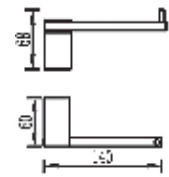

Code : AR-4980
Towel ring
Materials : Brass
Finishing : Chrome Plated

Code : AR-4986
Toilet roll holder
Materials : Brass
Finishing : Chrome Plated

Code : AR-4930
70cm single towel rail
Materials : Brass
Finishing : Chrome Plated