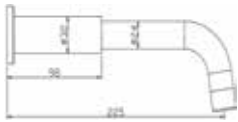

Basin Spout / Bath Spout