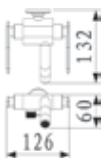

Code : T-86341
Quarter Turn Two Way Tap

Code : T-86324
Quarter Turn Bib Tap
* With Swivel Spout

Code : T-86383
Quarter Turn Hose Bib Tap

Code : T-86512
Quarter Turn Basin Tap

Code : T-86528J
Quarter Turn Pillar Sink Tap
* Dual-Modes Spray