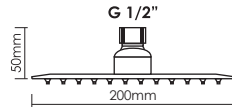

Thickness : 4mm

Code : **RO-2008P-NK**

Code : **RO-2008P**

Round Rain Shower Head
Diameter 200mm (8 inches)

Thickness : 4mm

Code : **SQ-2008P-NK**

Code : **SQ-2008P**

Square Rain Shower Head
200mm x 200mm (8 inches)