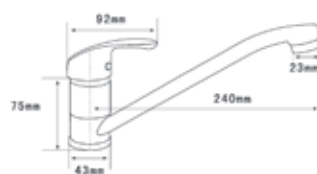

Code : T-3516A
Single Lever Basin Tap
* w/o pop-up waste
* 35mm cartridge

Code : T-4025
Single Lever Basin Tap
* w/o pop-up waste
* 40mm Cartridge

Code : T-3536
Single Lever Pillar Sink Tap
* with Swivel Spout
* 35mm Cartridge