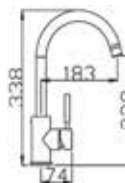

Code : LKM-187-CR
Single Lever Wall Sink Mixer
* with swivel spout
* 35mm cartridge