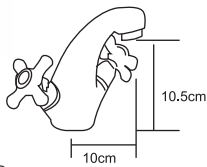

Code : CCM-63075
Basin Mixer
* w/o pop-up waste
* 18mm cartridge x 2