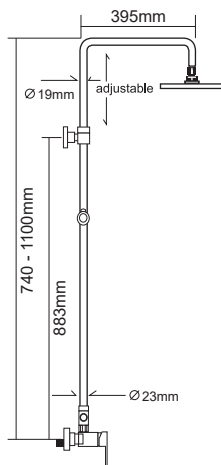

Code : **SA-SM-990-841E**

Exposed Shower Column c/w 1.5m Stainless Steel Chrome Flexible Hose & Adjustable Shower Holder. (With Shower Mixer)

SHOWER PARTS :

Code : AR-990A
200mm ABS Chrome Square Rain Shower Head

Code : AR-841H
Single Jet ABS Chrome Hand Shower

Code : **SA-SM-991-286E**

Exposed Shower Column c/w 1.5m Stainless Steel Chrome Flexible Hose & Adjustable Shower Holder. (With Shower Mixer)

SHOWER PARTS :

Code : AR-991A
200 x 152mm ABS Chrome Rain Shower head

Code : AR-286H
Single Jet ABS Chrome Hand Shower