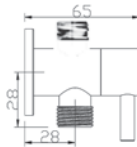

A Code : T-72093
Quarter Turn Angle Valve