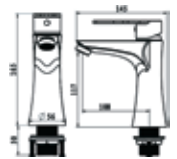

Code : SGM-076-CR
Single Lever Basin Mixer
* w/o pop-up waste
* 35mm cartridge