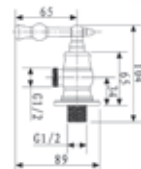

Code : T-57024-BR
Quarter Turn Bib Tap

BRONZE FINISH

Code : T-57093
Quarter Turn Angle Valve

Code : T-57093-BR
Quarter Turn Angle Valve

Your Desirable
all you could find in
abagno

Code : LJC-85043L
Quarter Turn Basin Tap