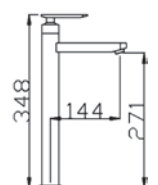

LJ series

Code : LJM-180P-CR
Single Lever Sink Mixer
* Pull-out Sprayer
* Dual-modes Spray
* 35mm cartridge

LC series