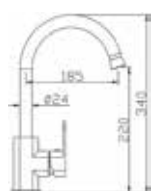

Code : SEM-180P-CR
Single Lever Sink Mixer
* Pull-out Sprayer
* Dual-modes Spray
* 35mm cartridge