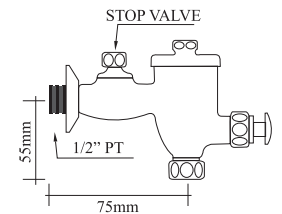

PRODUCT SPECIFICATIONS

Product : Manual operated exposed urinal flush valve
Description : Exposed type (wall mounted) flush valve with finger press activation. Chrome plated brass construction with integral stop valve, straight flush pipe and urinal spud activation. Chrome plated brass construction with integral stop valve.
Operation : Finger press activation via 20mm chrome plated brass push button. (0.8 litre flush). Consistent flush volume irrespective of water pressure.
Features : Integral stop / check valve. Adjustable flush volume.
Installation : Inlet from behind. Outlet from below. Suitable for top inlet urinals.
Materials : Chrome plated brass.
Pressure range : 0.7 - 6.0 bar pressure range
Volume discharge : 0.7 - 2.0 litres per discharge