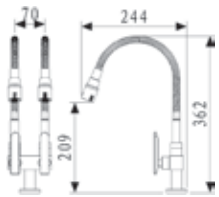

Code : T-84-FSJP-2
Quarter Turn Pillar Sink Tap
* Double Flexible Spout
* Dual-Modes Spray