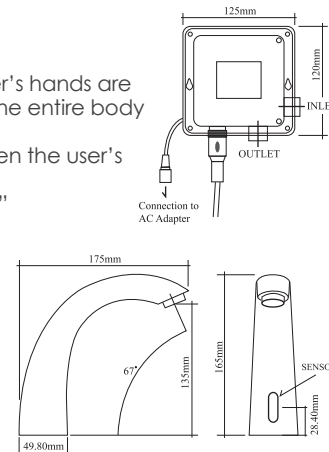

PRODUCT SPECIFICATIONS

1. **Product** : Sensor Operated Basin Tap
   Description : A sensor tap that automatically releases water when the user's hands are placed under the aerator spout. This unit is deck mounted. The entire body is chrome-plated brass. Main or battery operated.
   Operation : User is detected by an infrared sensor. Water is released when the user's hands are placed under the spout.
   Features : Split unit design, "Auto range" calibration, unique "in water" operation, smart power switching management system.
   Model Available : DC only (Battery Operated) or AC only (Main Operated)
   Installation : The unit is basin or counter-top mounted.
   Pipe connection via 1/2" braided stainless steel hose.
   Power Source : 4 x 1.5 Volt Alkaline Batteries.
   (1 to 1 1/2 year life at 300 cycles per day), 6V AC Adaptor
   (*Option - 6V AC backup with 4 x 1.5 volt alkaline batteries)
   Materials : Brass - chrome plated.
   Pressure range : 0.7 - 7.0 bar. Water temp 5-60 deg. centigrade.
   Flow rate / Minute : 2 litres per flow rate.