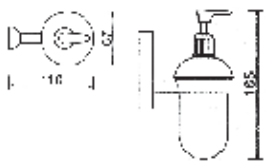

Code : AR-1684D
Double tumbler holder
Materials : Brass / Glass
Finishing : Chrome plated