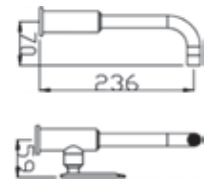

Code : LJC-85029W
Quarter Turn Wall Sink Tap

Code : LJC-85078
Quarter Turn Pillar Sink Tap

Code : LJC-85078W
Quarter Turn Wall Sink Tap

Code : LJC-85428
Quarter Turn Pillar Sink Tap

Code : LJC-8519L
Quarter Turn Wall Basin Tap
* With Swivel Spout