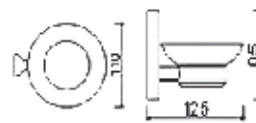

Code : AR-1682
Double robe hook
Materials : Brass
Finishing : Chrome plated

Code : AR-1630
70cm single towel rail
Materials : Brass
Finishing : Chrome plated

Code : AR-1680
Towel ring
Materials : Brass
Finishing : Chrome plated