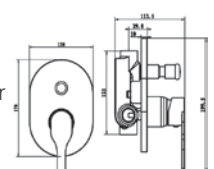

Code : SGM-015-CR
Single Lever Concealed Shower Mixer with Diverter
* 35mm cartridge