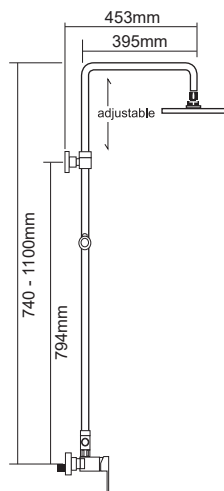

Code : **SG-SM-966-672E**

Exposed Shower Column c/w 1.5m Stainless Steel Chrome Flexible Hose & Adjustable Shower Holder. (With Shower Mixer)

SHOWER PARTS :

Code : AR-966A
205mm ABS Chrome Round Rain Shower Head

Code : AR-672H
Single Jet ABS Chrome Hand Shower