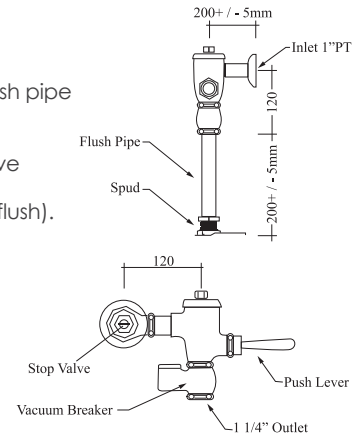

W.C. FLUSH VALVE

Code : UFV 400

PRODUCT SPECIFICATIONS

- Product** : Exposed manual WC flush valve c/w vacuum breaker & flush pipe (Without Spud)
- Description** : Exposed type W.C. flush valve with lever activation. Chrome plated brass on construction with integral stop valve and vacuum breaker.
- Operation** : Activation via a 70 mm long chrome plated lever. (4.5 litre flush). Consistent flush volume irrespective of water pressure
- Features** : Integral stop / check valve. Adjustable flush volume.
- Installation** : Inlet from above, behind or below. Suitable for top inlet pedestal and oriental squatting pans.
- Materials** : Brass - chrome plated.
- Pressure range** : 0.7 - 6.0 bar pressure range
- Volume discharge** : 4.5 litres per discharge