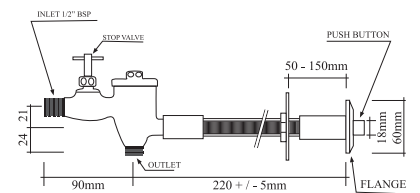

PRODUCT SPECIFICATIONS

Product : Manual operated recessed duct type urinal flush valve (Without Spud)
Description : Recessed duct type flush valve with push button activation. The push button flange is flush to the wall. The flush valve is within the service duct.
Operation : Push button activation via 18mm diameter chrome plated brass push button. (0.8 litre flush). Consistent flush volume irrespective of water pressure.
Features : Hand operated stop / check valve. Adjustable flush volume.
Installation : Concealed duct type for solid walls 45-150mm thick. Inlet from behind. Servicing from duct.
Materials : Brass. Flange & push button chrome plated
Pressure range : 0.7 - 6.0 bar pressure range
Volume discharge : 0.7 - 2.0 litres per discharge