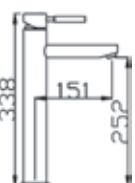

Code : LKC-076L-CR
Single Lever Basin Tap
* w/o pop-up waste
* 35mm cartridge