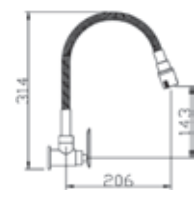

Code : T-84-FSJW
Quarter Turn Wall Sink Tap
* Dual-Modes Spray