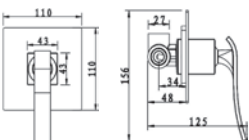

Code : LAM-014-CR
Single Lever Concealed Shower Mixer with Diverter
* 35mm cartridge