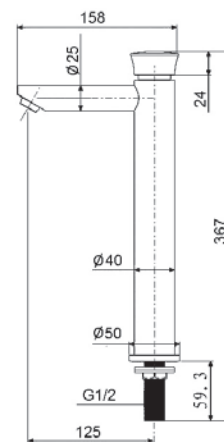

PRODUCT SPECIFICATIONS

1. **Product** : Manual self-closing delay action tower basin tap
   Description : An exposed self-closing tap for salad bowl. Push button operated, delayed self-closing. The entire body is made of chrome plated brass.
   Operation : Water is released when the user pushes the button. Water stops after a pre-set time.
   Features : Fully integral cartridge mechanism. 6 litre / min flow rate.
   Vandal resistant aerator.
   Installation : The unit is basin mounted. Pipe connection via 1/2" braided stainless steel hose (not supplied).
   Materials : Brass - chrome plated.
   Pressure range : 3 second flow duration / 0.5 - 6.0 bar pressure range
   Flow rate / Minute : 2 - 4 litres per minute flow rate