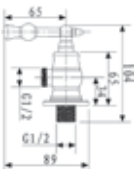

Code : T-57093
Quarter Turn Angle Valve