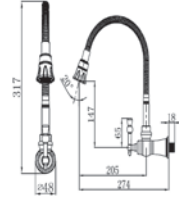

Code : T-57011
Quarter Turn Basin Tap

BRONZE FINISH

Code : T-57011-BR
Quarter Turn Basin Tap

Code : T-57-FSJP
Quarter Turn Pillar Sink Tap
* Flexible Spout
* Dual-Modes Spray

Code : T-57-FSJW
Quarter Turn Wall Sink Tap
* Flexible Spout
* Dual-Modes Spray