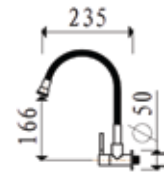

Code : SCT-018-SS
Quarter Turn Pillar Sink Tap