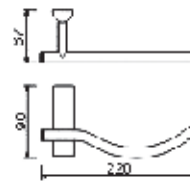

Code : AR-1682
Double robe hook
Materials : Brass
Finishing : Chrome plated

Code : AR-1630
70cm single towel rail
Materials : Brass
Finishing : Chrome plated

Code : AR-1680
Towel ring
Materials : Brass
Finishing : Chrome plated