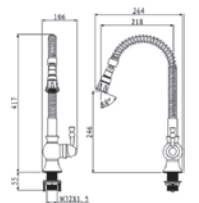

BRONZE FINISH

BRONZE FINISH