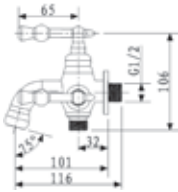

Code : T-57041-BR
Quarter Turn Two-Way Tap