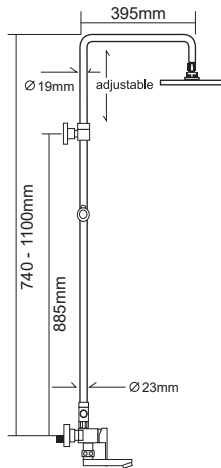

Code : **SA-BM-990-841E**

Exposed Shower Column c/w 1.5m Stainless Steel Chrome Flexible Hose & Adjustable Shower Holder. (With Bath & Shower Mixer)

SHOWER PARTS :

Code : AR-990A
200mm ABS Chrome Square Rain Shower Head

Code : AR-841H
Single Jet ABS Chrome Hand Shower

Code : **SA-BM-991-286E**

Exposed Shower Column c/w 1.5m Stainless Steel Chrome Flexible Hose & Adjustable Shower Holder. (With Bath & Shower Mixer)

SHOWER PARTS :

Code : AR-991A
200 x 152mm ABS Chrome Rain Shower head

Code : AR-286H
Single Jet ABS Chrome Hand Shower