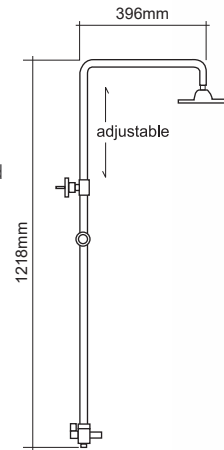

Code : **SP-969-851E**

Exposed Shower Column c/w 1.5m Stainless Steel Chrome Flexible Hose & Adjustable Shower Holder. (Without Shower Mixer)

SHOWER PARTS :

Code : AR-969A
200mm ABS Chrome Round Rain Shower Head

Code : AR-851H
Single Jet ABS Chrome Hand Shower

Based on the inspiration engineers select the **most appropriate** model and materials to develop a **simply, comfortable and modernism style** of shower head and apply the **most up-to-date production technique** to obtain the best product quality and the **most competitive price**.

Code : **SP-976-306**

Exposed Shower Column c/w 1.5m Stainless Steel Chrome Flexible Hose & Adjustable Shower Holder. (Without Shower Mixer)

SHOWER PARTS :

Code : AR-976A
200mm ABS Chrome Round Rain Shower Head

Code : AR-306H
Five Jets ABS Chrome Hand Shower