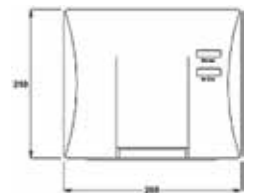

PRODUCT SPECIFICATIONS

Product : Sensor operated hot air hand dryer.
Operation : The user's hands are detected by an infrared sensor. Warm air released. Drying time 10-12s.
Specification : Power Capacity 1750W | Air Speed 85 m/s
Waterproof grade - IPX1 | Time protect 60s
Electrical : Voltage 220-240V / 50Hz | Current 10A
Materials : Aluminum housing with white color powder coating.
Sizes : W275 x H230 x D200 mm.