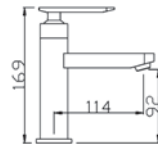

Code : LJM-010-CR
Single Lever Concealed
Shower Mixer
* 35mm cartridge