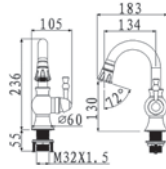

BRONZE FINISH

Code : LPM-075-BR
Single Lever Basin Mixer
* Dual-modes Spray
* w/o pop-up waste
* 35mm cartridge

LB series