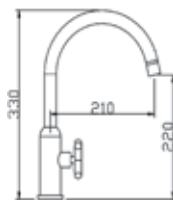

T-68 series

Code : T-68112L
Quarter Turn Basin Tap

Code : T-6811
Quarter Turn Basin Tap

Code : T-6818
Quarter Turn Pillar Sink Tap

Code : T-6819L
Quarter Turn Wall Basin Tap

Code : T-68101F
Quarter Turn Filter Tap