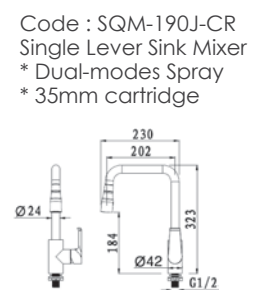

SD series

SQ series

SR series

SF series