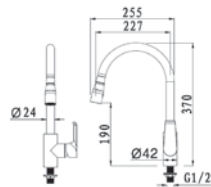

Code : SDC-075-CR
Single Lever Basin Tap
* w/o pop-up waste
* 35mm cartridge

SQ series

Code : SQC-180-CR
Single Lever Sink Tap
* with swivel spout
* 35mm cartridge

Code : SQC-180J-CR
Single Lever Sink Tap
* Dual-modes Spray
* 35mm cartridge