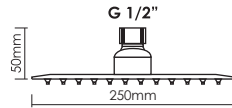

Code : **SQ-2510P-NK**
Code : **SQ-2510P**

Square Rain Shower Head
250mm x 250mm (10 inches)