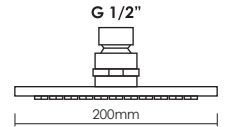

Code : **AR-991A**

Rectangular Rain Shower
Head - 200mm x 152mm