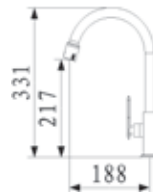

Code : T-86328JW
Quarter Turn Wall Sink Tap
* Dual-Modes Spray