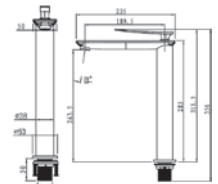

BRONZE FINISH

Code : LPM-075-BR
Single Lever Basin Mixer
* Dual-modes Spray
* w/o pop-up waste
* 35mm cartridge

LB series

Code : LBM-075L-CR
Single Lever Basin Mixer
* w/o pop-up waste
* 35mm cartridge

Code : LBC-075L-CR
Single Lever Basin Tap
* w/o pop-up waste
* 35mm cartridge