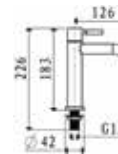

Code : SCT-011-SS
Quarter Turn Basin Tap

Code : SCT-012-SS
Quarter Turn Basin Tap

Code : SIM-070L-SS
Single Lever Basin Mixer
* w/o pop-up waste
* 35mm cartridge

Code : SKC-070L-SS
Single Lever Basin Tap
* w/o pop-up waste
* 35mm cartridge