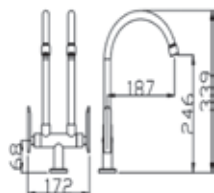

Code : T-84224
Quarter Turn Bib Tap
* With Swivel Spout

Code : T-84283
Quarter Turn Hose Bib Tap

Code : T-84293
Quarter Turn Angle Valve

Code : T-8477-2
Quarter Turn Pillar Sink Tap
* Double Spout

Code : T-8458-2
Quarter Turn Pillar Sink Tap
* Double Spout