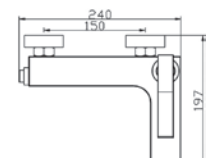

Code : LAM-022-CR
Single Lever Exposed Bath & Shower Mixer
* 35mm cartridge