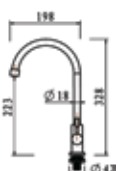

Code : SCT-028W-SS
Quarter Turn Wall Sink Tap

Code : SCT-088-FP
Quarter Turn Pillar Sink Tap
* Flexible Spout

Code : SCT-088-FW
Quarter Turn Wall Sink Tap
* Flexible Spout

Code : SCT-018-SS
Quarter Turn Pillar Sink Tap