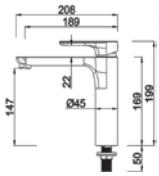

Code : SJC-075S-CR
Single Lever Basin Tap
* w/o pop-up waste
* 35mm cartridge