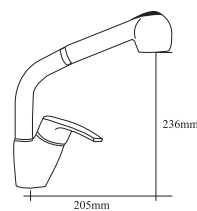

Code : SCM-168-CR
Single Lever Exposed
Shower Mixer
* 40mm cartridge