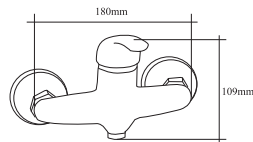

Code : LQM-022-CR
Single Lever Exposed Bath & Shower Mixer
* 35mm cartridge