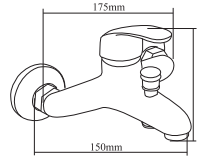

Code : SCM-188-CR
Single Lever Wall Sink Mixer
* with swivel cast spout
* 35mm cartridge