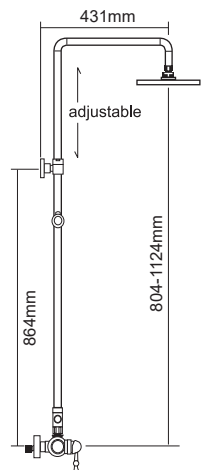

Brass Bronze Finish

Code : **LP-SM-976-661-BR**

Exposed Shower Column c/w 1.5m Stainless Steel Chrome Flexible Hose & Adjustable Shower Holder. (With Shower Mixer)

SHOWER PARTS :

Code : AR-976A-BR
200mm ABS Bronze Finish Round Rain Shower head

Code : AR-661H-BR
Four Jets ABS Bronze Finish Hand Shower