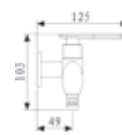

Code : T-86341
Quarter Turn Two Way Tap

Code : T-86324
Quarter Turn Bib Tap
* With Swivel Spout

Code : T-86383
Quarter Turn Hose Bib Tap

Code : T-86512
Quarter Turn Basin Tap

Code : T-86528J
Quarter Turn Pillar Sink Tap
* Dual-Modes Spray