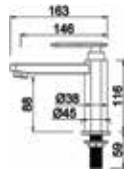

Code : T-866-SP
Quarter Turn Pillar Sink Tap
* Spring Flexible Spout
* Dual-Modes Spray