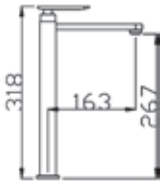

Code : T-57024-BR
Quarter Turn Bib Tap

BRONZE FINISH

Code : T-57093
Quarter Turn Angle Valve

Code : T-57093-BR
Quarter Turn Angle Valve

Your Desirable
all you could find in
abagno

Code : LJC-85043L
Quarter Turn Basin Tap