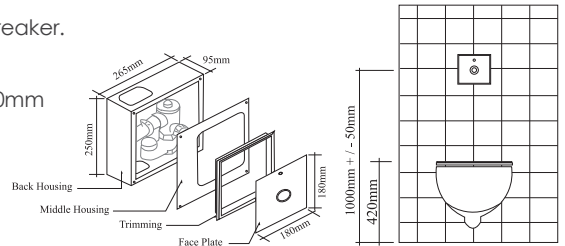

WELS - 1 Tick

Code : UFV 405CP (palm press)

PRODUCT SPECIFICATIONS

- Product : Manual operated recessed type W.C. flush valve (Box Type)
- Description : Recessed box type flush valve with palm press activation. The units are flush to the wall. The entire housing is of stainless steel material. Hinged faceplate with lock facilitates servicing.
- Operation : Palm press activation via 55mm diameter stainless steel push button. 4.5 litre flush volume with non-hold open piston . Consistent flush volume irrespective of water pressure.
- Features : Integral strainer stop valve. Vacuum breaker. Adjustable flush volume. Cam lock. Servicing from front panel.
- Installation : Concealed box type for solid wall >150mm thick. Inlet from above or below.
- Materials : Stainless steel, Brass.
- Pressure range : 0.7 - 6.0 bar pressure range
- Volume discharge : 4.5 litres per discharge