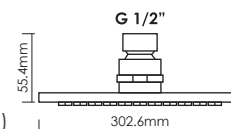

CODE : **RO-0810-BC**
Round Rain Shower Head
Diameter 250mm (10 inches)

CODE : **SQ-0810-BC**
Square Rain Shower Head
250mm x 250mm (10 inches)

CODE : **RO-0812-BC**
Round Rain Shower Head
Diameter 300mm (12 inches)

CODE : **SQ-0812-BC**
Square Rain Shower Head
300mm x 300mm (12 inches)

Thickness : 10mm

CODE : **SQ-0610-BC**

Rectangular Shape Rain Shower Head.
246mm x 142mm

Thickness : 10mm

CODE : **AR-5006-BC**

Round Rain Shower Head
Diameter 150mm (6 inches)