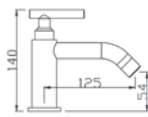

Code : T-4036
Single Lever Pillar Sink Tap
* with Swivel Spout
* 40mm Cartridge

T-78 series

Code : T-78112L
Quarter Turn Basin Tap

Code : T-7811
Quarter Turn Basin Tap

Code : T-7812
Quarter Turn Basin Tap