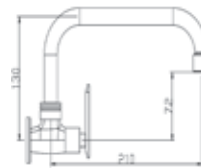

Code : T-84117H
Quarter Turn Wall Sink Tap