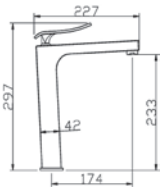

Code : LAC-8812L
Single Lever Basin Tap
* w/o pop-up waste
* 35mm cartridge