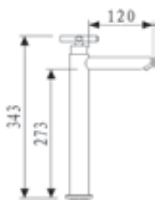

Code : T-6811
Quarter Turn Basin Tap