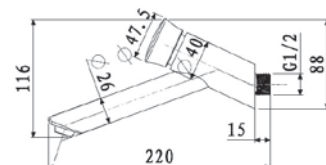

PRODUCT SPECIFICATIONS

1. Product : Manual self-closing delay action tap
   Description : An exposed self-closing tap. Push button operated, delayed self-closing. The unit is wall mounted. The entire body is made of chrome plated brass.
   Operation : Water is released when the user pushes the button. Water stops after a pre-set time.
   Features : Fully integral cartridge mechanism. 6 litre / min flow rate. Vandal resistant aerator.
   Installation : The unit is wall mounted. Pipe connection via 1/2" braided stainless steel hose.
   Materials : Brass - chrome plated.
   Pressure range : 3 second flow duration / 0.5 - 6.0 bar pressure range
   Flow rate / Minute : 2 - 4 litres per minute flow rate