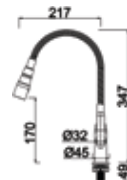

Code : T-866-FW
Quarter Turn Wall Sink Tap
* Flexible Spout
* Dual-Modes Spray