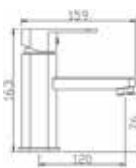

Code : SBM-075-CR
Single Lever Basin Mixer
* w/o pop-up waste
* 25mm cartridge