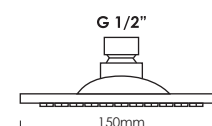

Thickness : 10mm

CODE : **AR-5008-BC**

Round Rain Shower Head
Diameter 200mm (8 inches)