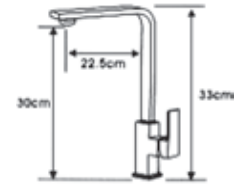

Code : SAM-7000-CR
Single Lever Kitchen Sink Mixer
* Spring Flexi Spout with Sprayer
* Dual-modes Spray
* 35mm cartridge