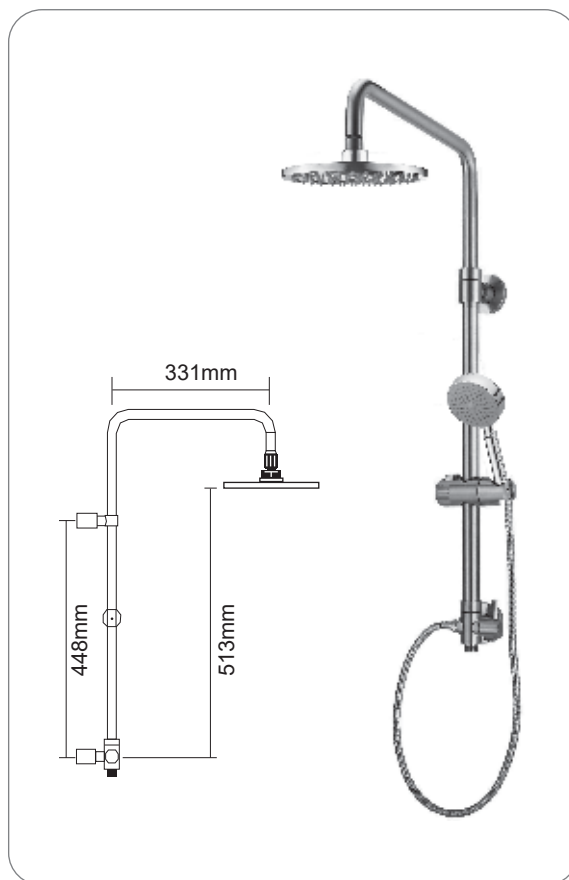

SHOWER PARTS :

Code : AR-966A
205mm ABS Chrome
Round Rain Shower Head

Code : AR-851H
Single Jet ABS Chrome
Hand Shower

Code : **SP-HT-969-223**

Exposed Shower Column c/w 1.5m Stainless Steel Chrome Flexible Hose & Adjustable Shower Holder.

SHOWER PARTS :

Code : AR-969A
200mm ABS Chrome
Round Rain Shower Head

Code : AR-223H
Five Jets ABS Chrome
Hand Shower

Suitable For Instant Water Heater

Code : **SP-HT-969-223V**

Exposed Shower Column c/w 1.5m **PVC Silver Hose** & Adjustable Shower Holder.