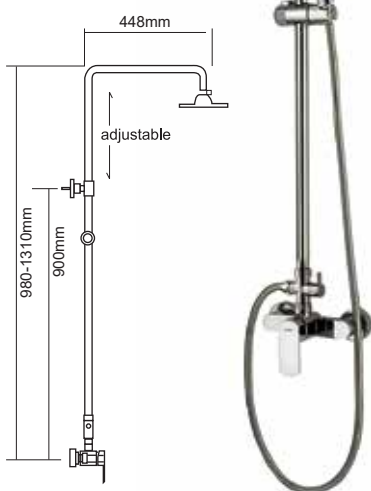

SHOWER PARTS :

Code : AR-966A
205mm ABS Chrome Round Rain Shower Head

Code : AR-672H
Single Jet ABS Chrome Hand Shower

Code : **SB-BM-976-661E**

Exposed Shower Column c/w 1.5m Stainless Steel Chrome Flexible Hose & Adjustable Shower Holder. (With Bath & Shower Mixer)

SHOWER PARTS :

Code : AR-976A
200mm ABS Chrome Round Rain Shower head

Code : AR-661H
Four Jets ABS Chrome Hand Shower

Code : **SB-BM-966-672E**

Exposed Shower Column c/w 1.5m Stainless Steel Chrome Flexible Hose & Adjustable Shower Holder. (With Shower Mixer)

SHOWER PARTS :

Code : AR-966A
205mm ABS Chrome Round Rain Shower Head

Code : AR-672H
Single Jet ABS Chrome Hand Shower

Code : **SB-SM-976-661E**

Exposed Shower Column c/w 1.5m Stainless Steel Chrome Flexible Hose & Adjustable Shower Holder. (With Shower Mixer)