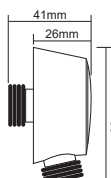

Nickel Brush Finish

B Code : **LS-25-50-NK**
1/2" Inlet & Outlet Wall Union
Brass Nickel Plated Finish

WALL UNION / WATER CONNECTION

WITH SHOWER HOLDER

Code : **LS-SH-98R**

1/2" Inlet & Outlet Wall Union
With Adjustable Shower Holder
Brass Chrome Plated Finish