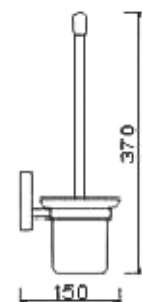

Code : AR-1687
Glass shelf with skirting
Materials : Brass / Glass
Finishing : Chrome plated