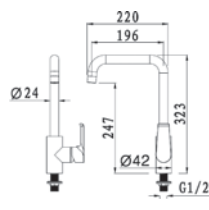

Code : SDM-075-CR
Single Lever Basin Mixer
* w/o pop-up waste
* 35mm cartridge