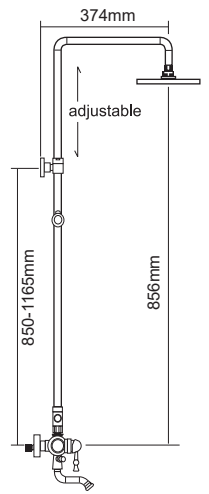

Brass Bronze Finish

Code : **LP-BM-976-661-BR**

Exposed Shower Column c/w 1.5m Stainless Steel Chrome Flexible Hose & Adjustable Shower Holder. (With Bath & Shower Mixer)

SHOWER PARTS :

Code : AR-976A-BR
200mm ABS Bronze Finish Round Rain Shower head

Code : AR-661H-BR
Four Jets ABS Bronze Finish Hand Shower