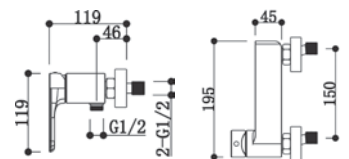

Code : SJM-168-CR
Single Lever Exposed
Shower Mixer
* 35mm cartridge