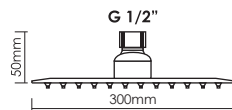

Code : **RO-2510P-NK**
Code : **RO-2510P**

Round Rain Shower Head
Diameter 250mm (10 inches)

Code : **SQ-2510P-NK**
Code : **SQ-2510P**

Square Rain Shower Head
250mm x 250mm (10 inches)

Code : **RO-3012P**

Round Rain Shower Head
Diameter 300mm (12 inches)

Code : **SQ-3012P**

Square Rain Shower Head
300mm x 300mm (12 inches)

Code : **RO-4016P**

Round Rain Shower Head
Diameter 400mm (16 inches)

Code : **SQ-4016P**