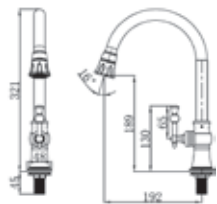

Code : T-57028J-BR
Quarter Turn Pillar Sink Tap
* Dual-Modes Spray