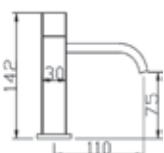

Code : T-72024
Quarter Turn Bib Tap

Code : T-72083
Quarter Turn Hose Bib Tap

Code : T-7217L
Quarter Turn Wall Sink Tap

T-40 series

Code : T-4011
Quarter Turn Basin Tap

Code : T-4093H
Quarter Turn Angle Valve With Shower Holder