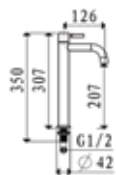

SUS 304 STAINLESS STEEL