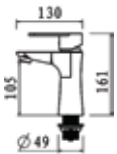

Code : SIC-075-SS
Single Lever Basin Tap
* w/o pop-up waste
* 35mm cartridge