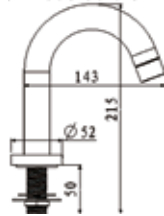

Code : UTS 031B

PRODUCT SPECIFICATIONS

Product : Heavy duty basin spout
Materials : Brass - chrome plated.