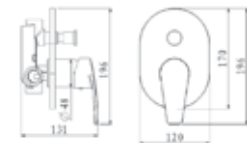

Code : SCM-181-CR
Single Lever Sink Mixer
* with swivel cast spout
* 40mm cartridge