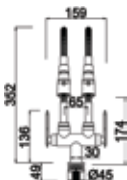

Code : T-866-FW-2
Quarter Turn Wall Sink Tap
* Dual Flexible Spout
* Dual-Modes Spray