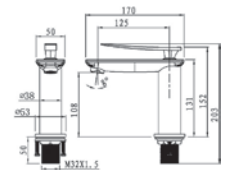

Code : LBM-075B-CR
Single Lever Basin Mixer
* w/o pop-up waste
* 35mm cartridge