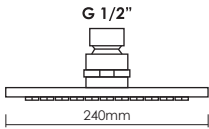

CODE : **SQ-0812-BC**
Square Rain Shower Head
300mm x 300mm (12 inches)

Thickness : 10mm

CODE : **SQ-0610-BC**

Rectangular Shape Rain Shower Head.
246mm x 142mm

Thickness : 10mm

CODE : **AR-5006-BC**

Round Rain Shower Head
Diameter 150mm (6 inches)

Round Rain Shower Head
Diameter 240mm (9.5 inches)

Code : **AR-966A**

Round Rain Shower Head
Diameter 205mm (8 inches)

Code : **AR-975A**

Round Rain Shower Head
Diameter 230mm (9 inches)

Code : **AR-969AW**