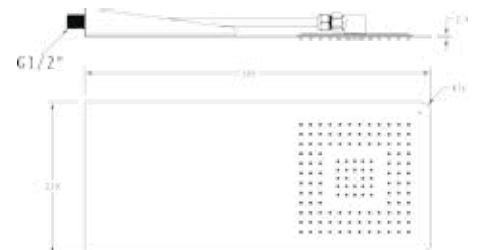

Light green bathroom sends out the vitality of youth, and
Youthful, vigorous and energetic heart, the breath of spring.
is entering the loving world of future fairy tales.