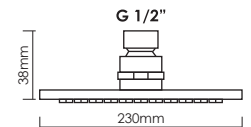

Thickness : 8mm

CODE : **AR-09609-BC**

Oval Shape Rain Shower Head.
230mm x 160mm