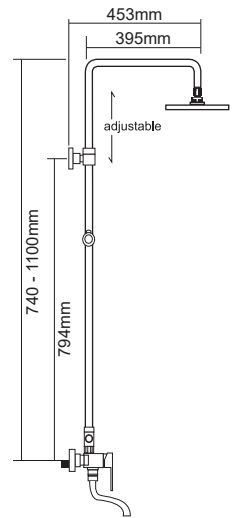

Code : **SG-BM-969-683E**

Exposed Shower Column c/w 1.5m Stainless Steel Chrome Flexible Hose & Adjustable Shower Holder. (With Bath & Shower Mixer)

SHOWER PARTS :

Code : AR-969A
200mm ABS Chrome Round Rain Shower head

Code : AR-683H
Three Jets ABS Chrome Hand Shower