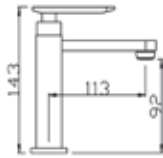

Code : LJC-85043
Quarter Turn Basin Tap