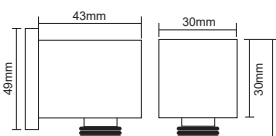

Code : **LS-40-42**

1/2" Inlet & Outlet Wall Union
Brass Chrome Plated Finish