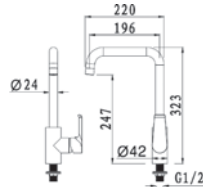

Code : SQC-190J-CR
Single Lever Sink Tap
* Dual-modes Spray
* 35mm cartridge