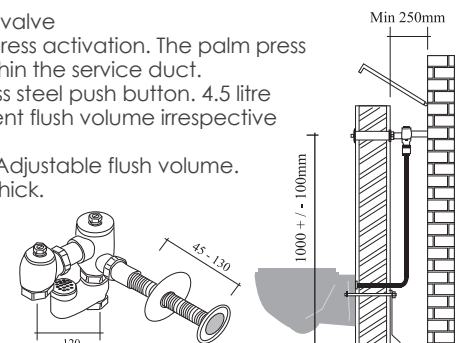

1. **Product** : Manual operated recessed duct type W.C. flush valve
2. **Description** : Recessed duct type W.C. flush valve with palm press activation. The palm press button flange is flush to the wall. Flush valve is within the service duct.
3. **Operation** : Palm press activation via 60mm diameter stainless steel push button. 4.5 litre flush volume with non-hold open piston . Consistent flush volume irrespective of water pressure.
4. **Features** : Integral stop valve w/ strainer Vacuum breaker. Adjustable flush volume.
5. **Installation** : Concealed duct type for solid wall 45 - 130 mm thick. Inlet from above, behind or below. Servicing from within the duct.
6. **Materials** : Brass - Flange & Palm press button are chrome plated.
7. **Pressure range** : 0.7 - 6.0 bar pressure range
8. **Volume discharge** : 4.5 litres per discharge