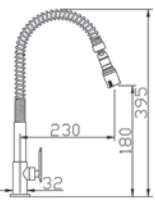

Code : T-84-SPJP
Quarter Turn Pillar Sink Tap
* Spring Flexible Spout
* Dual-Modes Spray