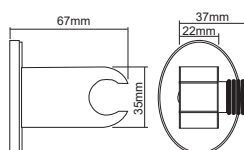

Code : **LS-SH-97S**

1/2" Inlet & Outlet Wall Union
With Adjustable Shower Holder
Brass Chrome Plated Finish

Every line filled with aesthetic feeling
EVERY PIECE OF PRODUCT IS A PIECE OF ART WORK
 every piece of product has a moving story behind...