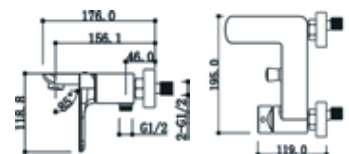

Code : SJM-022-CR
Single Lever Exposed Bath &
Shower Mixer
* 35mm cartridge