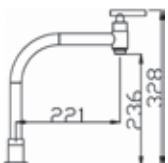

Code : T-7859W
Quarter Turn Wall Sink Tap