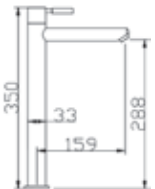

Code : T-78141
Quarter Turn Two-Way Tap

Code : T-78121
Quarter Turn Bib Tap

Code : T-78171
Quarter Turn Hose Bib Tap

T-70 series

Code : T-7012L
Quarter Turn Basin Tap

Code : T-7012
Quarter Turn Basin Tap

Code : T-7011L
Quarter Turn Basin Tap