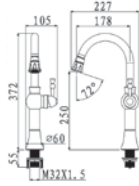

Code : LPM-075L-CR
Single Lever Basin Mixer
* Dual-modes Spray
* w/o pop-up waste
* 35mm cartridge

BRONZE FINISH