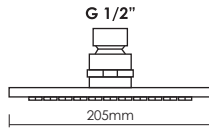

Code : **AR-966A**

Round Rain Shower Head
Diameter 205mm (8 inches)