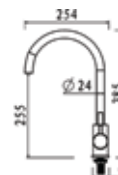

Code : SKC-190-SS
Single Lever Sink Tap
* With Swivel Spout
* 35mm cartridge