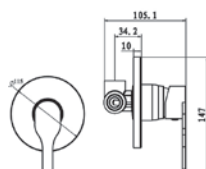

Code : SGM-010-CR
Single Lever Concealed Shower Mixer
* 35mm cartridge