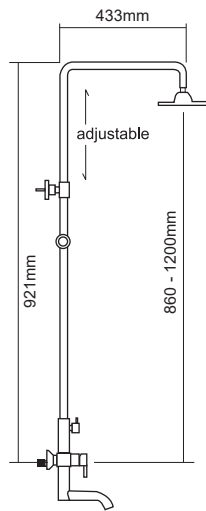

SUS 304 Stainless Steel

Code : **SI-BM-969-851SS**

Exposed Shower Column c/w 1.5m Stainless Steel Chrome Flexible Hose & Adjustable Shower Holder. (With Bath & Shower Mixer)

SHOWER PARTS :

Code : **AR-969A-NK**
200mm ABS Nickel Finish Round Rain Shower Head

Code : **AR-851H-NK**
Single Jet ABS Nickel Finish Hand Shower

SUS 304 Stainless Steel

Code : **SI-SM-969-851SS**

Exposed Shower Column c/w 1.5m Stainless Steel Chrome Flexible Hose & Adjustable Shower Holder. (With Shower Mixer)

SHOWER PARTS :

Code : **AR-969A-NK**
200mm ABS Nickel Finish Round Rain Shower Head

Code : **AR-851H-NK**
Single Jet ABS Nickel Finish Hand Shower