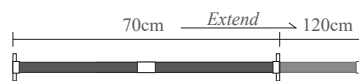

Code : # CR-7012-SS
Size : 70cm extend-able to 120cm