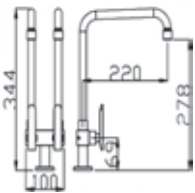

Code : T-84224
Quarter Turn Bib Tap
* With Swivel Spout

Code : T-84283
Quarter Turn Hose Bib Tap

Code : T-84293
Quarter Turn Angle Valve

Code : T-8477-2
Quarter Turn Pillar Sink Tap
* Double Spout

Code : T-8458-2
Quarter Turn Pillar Sink Tap
* Double Spout