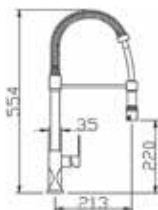

Code : SAM-7000-CR
Single Lever Kitchen Sink Mixer
* Spring Flexi Spout with Sprayer
* Dual-modes Spray
* 35mm cartridge