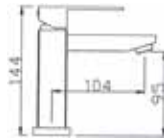

Code : SAC-4512
Single Lever Basin Tap
* w/o pop-up waste
* 25mm cartridge