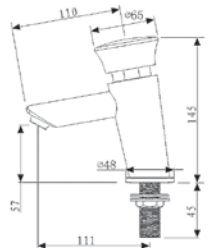

PRODUCT SPECIFICATIONS

- Product : Manual self-closing delay action tap
- Description : An exposed self-closing tap. Push button operated, delayed self-closing. The unit is basin mounted. The entire body is made of chrome plated brass.
- Operation : Water is released when the user pushes the button. Water stops after a pre-set time.
- Features : Fully integral cartridge mechanism. 6 litre / min flow rate. Vandal resistant aerator.
- Installation : The unit is basin mounted. Pipe connection via 1/2" braided stainless steel hose.
- Materials : Brass - chrome plated.
- Pressure range : 3 second flow duration / 0.5 - 6.0 bar pressure range
- Flow rate / Minute : 2 - 4 litres per minute flow rate