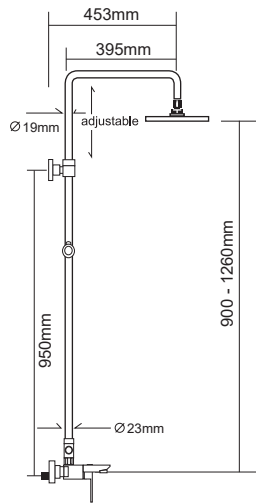

Code : **SJ-BM-966-301E**

Exposed Shower Column c/w 1.5m Stainless Steel Chrome Flexible Hose & Adjustable Shower Holder. (With Bath & Shower Mixer)

SHOWER PARTS :

Code : AR-966A
205mm ABS Chrome Round Rain Shower Head

Code : AR-301H
Single Jet ABS Chrome Hand Shower