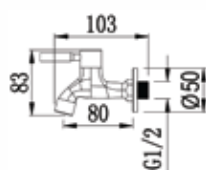

Code : SCT-083-SS
1/2" Quarter Turn Hose Bib Tap