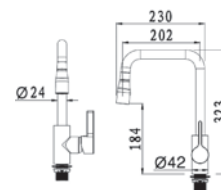

SP series

BATH FILLER series