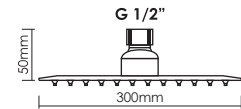

ULTRA THIN + ECO-AIR TURBO

RAIN SHOWER HEAD - SUS 304 STAINLESS STEEL

Thickness : 4mm

Code : **RO-0408-AT**

Round Rain Shower Head
Diameter 200mm (8 inches)

Code : **RO-3012P**

Round Rain Shower Head
Diameter 250mm (10 inches)