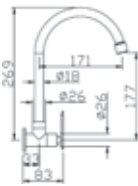

Code : T-84018W
Quarter Turn Wall Sink Tap