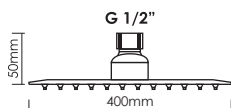

Round Rain Shower Head
Diameter 300mm (12 inches)

Code : **SQ-3012P**

Square Rain Shower Head
300mm x 300mm (12 inches)

Code : **RO-4016P**

Round Rain Shower Head
Diameter 400mm (16 inches)

Code : **SQ-4016P**