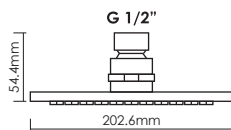

CODE : **RO-0808-BC**
Round Rain Shower Head
Diameter 200mm (8 inches)