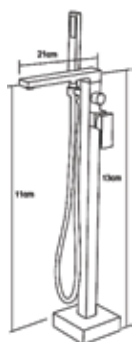

Code : SPC-190J-CR
Single Lever Sink Tap
* Dual-modes Spray
* 35mm cartridge

Code : SPM-190J-CR
Single Lever Sink Mixer
* Dual-modes Spray
* 35mm cartridge

BATH FILLER series

Code : T-42040
Free Standing Bath Filler
(Mixer)
* Luxury Brass Chrome -
Hand Shower & Diverter