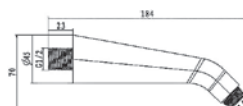

Code : **LS-20-160E**
185mm Wall Mounted Light Duty Shower Arm
* ABS Chrome Plated