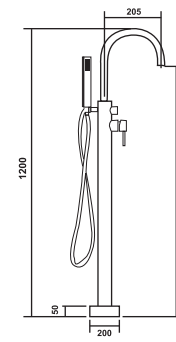

SP series

BATH FILLER series