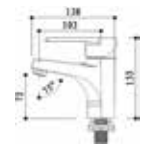

Code : SDC-075-CR
Single Lever Basin Tap
* w/o pop-up waste
* 35mm cartridge