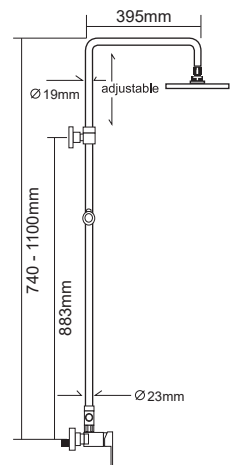

SHOWER PARTS :

Code : AR-990A
200mm ABS Chrome Square Rain Shower Head

Code : AR-841H
Single Jet ABS Chrome Hand Shower

Code : **SA-SM-991-286E**

Exposed Shower Column c/w 1.5m Stainless Steel Chrome Flexible Hose & Adjustable Shower Holder. (With Shower Mixer)

SHOWER PARTS :

Code : AR-991A
200 x 152mm ABS Chrome Rain Shower head

Code : AR-286H
Single Jet ABS Chrome Hand Shower

Code : **SB-BM-966-672E**

Exposed Shower Column c/w 1.5m Stainless Steel Chrome Flexible Hose & Adjustable Shower Holder. (With Bath & Shower Mixer)