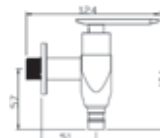

Code : T-84224
Quarter Turn Bib Tap
* With Swivel Spout

Code : T-84283
Quarter Turn Hose Bib Tap

Code : T-84293
Quarter Turn Angle Valve

Code : T-8477-2
Quarter Turn Pillar Sink Tap
* Double Spout

Code : T-8458-2
Quarter Turn Pillar Sink Tap
* Double Spout