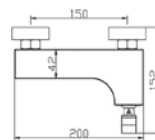

THE
BALANCING ART
CONSTITUTES
PEACEFUL AND
ELEGANT IMAGINATION