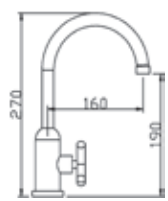

T-68 series

Code : T-68112L
Quarter Turn Basin Tap

Code : T-6811
Quarter Turn Basin Tap

Code : T-6818
Quarter Turn Pillar Sink Tap

Code : T-6819L
Quarter Turn Wall Basin Tap

Code : T-68101F
Quarter Turn Filter Tap