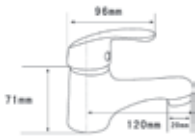

Code : SCM-168-CR
Single Lever Exposed
Shower Mixer
* 40mm cartridge

Code : SCM-022-CR
Single Lever Exposed Bath
& Shower Mixer
* 35mm cartridge

LQ series

Code : LQM-075-CR
Single Lever Basin Mixer
* w/o pop-up waste
* 35mm cartridge