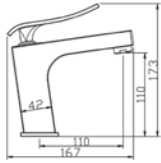

THE
BALANCING ART
CONSTITUTES
PEACEFUL AND
ELEGANT IMAGINATION