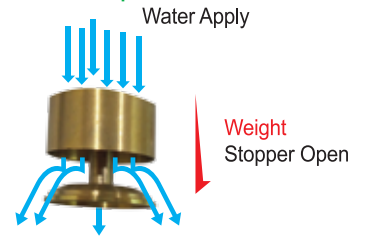

DESIGNER FLOOR DRAINERS

Solid brass trap cover with design to create unique and nice visual to your living spaces.

Stainless steel plate which responsible to trap hairs and dusts.

Diameter 45mm Brass spring stopper. Close when no water apply into the stopper to create anti-odor and anti-insects.

Solid brass trap body provide longer life spend against it usages. Anti-impact.

- **Anti-odor**
- **Nice Visual**
- **Anti-insects**
- **Anti Back-flow**
- **Easy Cleaning**
- **Hygiene Secured**