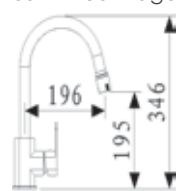

Code : SBC-2528
Single Lever Sink Tap
* with swivel spout
* 25mm cartridge