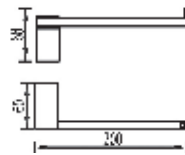

Code : AR-4980
Towel ring
Materials : Brass
Finishing : Chrome Plated

Code : AR-4986
Toilet roll holder
Materials : Brass
Finishing : Chrome Plated

Code : AR-4930
70cm single towel rail
Materials : Brass
Finishing : Chrome Plated