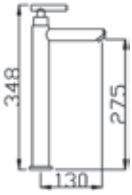

Code : T-7811
Quarter Turn Basin Tap