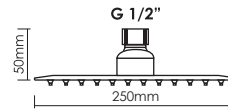

ULTRA THIN + ECO-AIR TURBO

RAIN SHOWER HEAD - SUS 304 STAINLESS STEEL

Thickness : 4mm

Code : **RO-0408-AT**

Round Rain Shower Head
Diameter 200mm (8 inches)

Code : **RO-3012P**

Round Rain Shower Head
Diameter 250mm (10 inches)

Code : **SQ-0408-AT**

Square Rain Shower Head
200mm x 200mm (8 inches)

Code : **SQ-0410-AT**

Square Rain Shower Head
250mm x 250mm (10 inches)

AIR INTAKE SYSTEM Shower head contains an air intake system
Offer more water pressure and save more water Consistant powerful rain shower