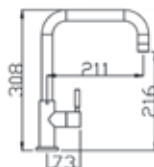

Code : T-7029W
Quarter Turn Wall Sink Tap