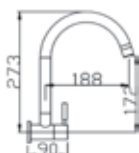

Code : T-7029
Quarter Turn Pillar Sink Tap