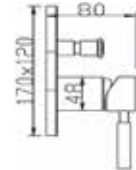

Code : LKM-075-CR
Single Lever Basin Mixer
* w/o pop-up waste
* 35mm cartridge