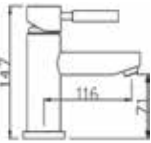

Code : LKC-076-CR
Single Lever Basin Tap
* w/o pop-up waste
* 35mm cartridge