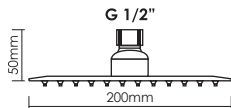

Thickness : 4mm

Code : **RO-2008P-NK**

Code : **RO-2008P**

Round Rain Shower Head
Diameter 200mm (8 inches)

Thickness : 4mm

Code : **SQ-2008P-NK**

Code : **SQ-2008P**

Square Rain Shower Head
200mm x 200mm (8 inches)