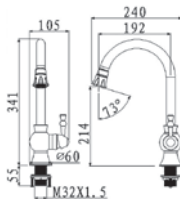

BRONZE FINISH

Code : LPM-180J-BR
Single Lever Kitchen Sink Mixer
* Dual-modes Spray
* 35mm cartridge