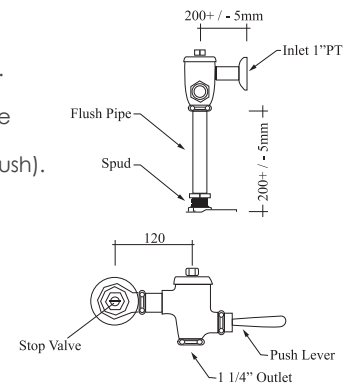

1. **Product** : Exposed manual WC flush valve & flush pipe (Without Spud).
2. **Description** : Exposed type W.C. flush valve with lever activation. Chrome plated brass on construction with integral stop valve and vacuum breaker.
3. **Operation** : Activation via a 70 mm long chrome plated lever. (4.5 litre flush). Consistent flush volume irrespective of water pressure
4. **Features** : Integral stop / check valve. Adjustable flush volume.
5. **Installation** : Inlet from above, behind or below. Suitable for top inlet pedestal and oriental squatting pans.
6. **Materials** : Brass - chrome plated.
7. **Pressure range** : 0.7 - 6.0 bar pressure range
8. **Volume discharge** : 4.5 litres per discharge