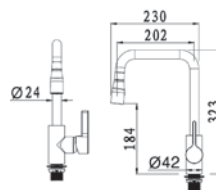

Code : SPM-190J-CR
Single Lever Sink Mixer
* Dual-modes Spray
* 35mm cartridge