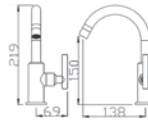

Code : T-4036
Single Lever Pillar Sink Tap
* with Swivel Spout
* 40mm Cartridge

T-78 series

Code : T-78112L
Quarter Turn Basin Tap

Code : T-7811
Quarter Turn Basin Tap

Code : T-7812
Quarter Turn Basin Tap