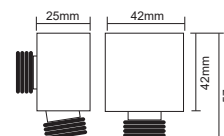

A Code : **LS-25-50**
1/2" Inlet & Outlet Wall Union
Brass Chrome Plated Finish

Nickel Brush Finish

B Code : **LS-25-50-NK**
1/2" Inlet & Outlet Wall Union
Brass Nickel Plated Finish