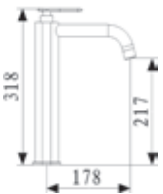

Code : T-866-FP
Quarter Turn Pillar Sink Tap
* Flexible Spout
* Dual-Modes Spray

Code : T-866-FW
Quarter Turn Wall Sink Tap
* Flexible Spout
* Dual-Modes Spray

T-863 series

Code : T-86311L
Quarter Turn Basin Tap