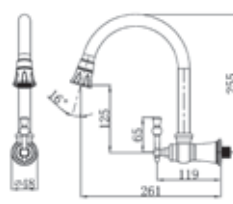

Code : T-57028J
Quarter Turn Pillar Sink Tap
* Dual-Modes Spray

BRONZE FINISH

Code : T-57028J-BR
Quarter Turn Pillar Sink Tap
* Dual-Modes Spray

Code : T-57028WJ
Quarter Turn Wall Sink Tap
* Dual-Modes Spray