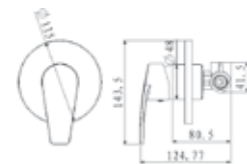

Code : SCM-010-CR
Single Lever Concealed
Shower Mixer
* 40mm cartridge

Code : SCM-015-CR
Single Lever Concealed
Shower Mixer with Diverter
* 40mm cartridge