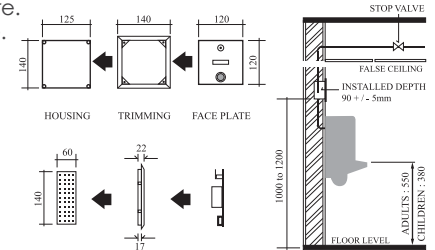

URINAL FLUSH VALVE

Code : UFV 301C (mechanism)

WELS - 2 Ticks

PRODUCT SPECIFICATIONS

- Product : Manual operated recessed urinal flush valve (Box Type)
 Description : Recessed box type flush valve with push button activation. The face plate is flush to the wall. The entire housing is of stainless steel material. Hinged face plate with lock facilitates servicing.
 Operation : Push button activation via 40mm diameter chrome plated brass push button. (0.8 litre flush). Consistent flush volume irrespective of water pressure.
 Features : Integral stop / check valve. Adjustable flush volume.
 Installation : Concealed box type for solid wall >120mm thick. Inlet from left side. Servicing from front panel.
 Materials : Stainless steel, Brass.
 Overall size : 145mm x 145mm
 Pressure range : 0.7 - 6.0 bar pressure range
 Volume discharge : 0.7 - 2.0 litres per discharge