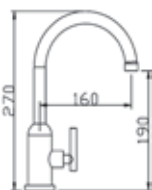

Code : T-84101F
Quarter Turn Filter Tap