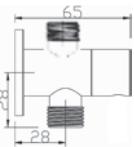

T-72 series

Code : T-72141
Quarter Turn Two-Way Tap

Code : T-7241
Quarter Turn Two-Way Tap

Code : T-7283
Quarter Turn Hose Bib Tap

Code : T-7224
Quarter Turn Bib Tap

Code : T-5293
Quarter Turn Two-Way Angle Valve