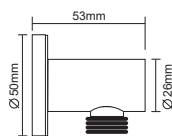

Code : **LS-25-50**

1/2" Inlet & Outlet Wall Union
Brass Chrome Plated Finish