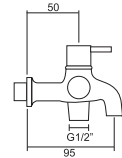

Code : T-7283
Quarter Turn Hose Bib Tap