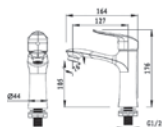

Code : SQC-190-CR
Single Lever Sink Tap
* with swivel spout
* 35mm cartridge

Code : SQC-190J-CR
Single Lever Sink Tap
* Dual-modes Spray
* 35mm cartridge

SR series

Code : SRC-075-CR
Single Lever Basin Tap
* w/o pop-up waste
* 25mm cartridge