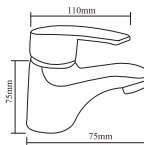

Code : SC-090-CR
Single Lever Basin Tap
* w/o pop-up waste
* 40mm cartridge