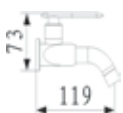

Code : T-86341
Quarter Turn Two Way Tap

Code : T-86324
Quarter Turn Bib Tap
* With Swivel Spout

Code : T-86383
Quarter Turn Hose Bib Tap

Code : T-86512
Quarter Turn Basin Tap

Code : T-86528J
Quarter Turn Pillar Sink Tap
* Dual-Modes Spray