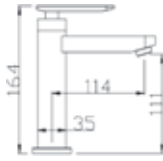

Code : LJC-85043
Quarter Turn Basin Tap

Code : LJC-85011L
Quarter Turn Basin Tap

Code : LJC-85011
Quarter Turn Basin Tap

Code : LJC-8512L
Quarter Turn Basin Tap

Code : LJC-8512
Quarter Turn Basin Tap

Code : LJC-85029
Quarter Turn Pillar Sink Tap