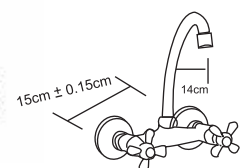

Code : CCM-63161
Wall Sink Mixer
* with "U" swivel spout
* 18mm cartridge x 2