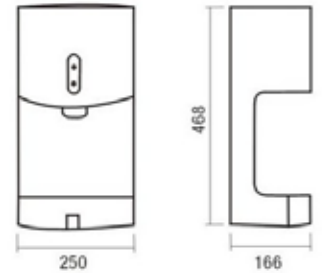

PRODUCT SPECIFICATIONS

Product : Sensor operated hot air hand dryer with plastic tray.
Operation : The user's hands are detected by an infrared sensor. Warm air released. Drying time 10-12s.
Specification : Power Capacity 1400W | Air Speed 95 m/s
Waterproof grade - IPX1 | Time protect 60s
Electrical : Voltage 220-240V / 50Hz | Current 10A
Materials : ABS housing with white color coating.
Sizes : W250 x H468 x D166 mm.