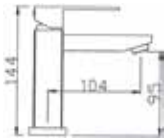

Code : SAC-4412
Single Lever Basin Tap
* w/o pop-up waste
* 25mm cartridge