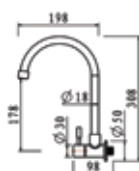

Code : SCT-228-SS
Quarter Turn Pillar Sink Tap
* Dual Spout