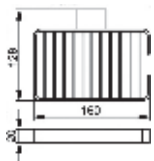

Code : AR-5784
Single tumbler holder
Materials : Brass
Finishing : Chrome Plated