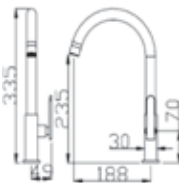

Code : LJC-85029W
Quarter Turn Wall Sink Tap

Code : LJC-85078
Quarter Turn Pillar Sink Tap

Code : LJC-85078W
Quarter Turn Wall Sink Tap

Code : LJC-85428
Quarter Turn Pillar Sink Tap

Code : LJC-8519L
Quarter Turn Wall Basin Tap
* With Swivel Spout