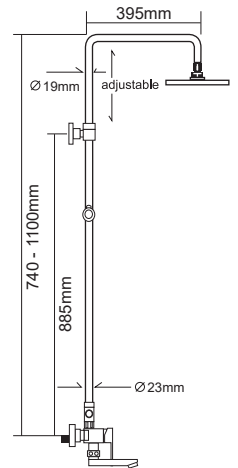

EXPOSED SHOWER COLUMN

Code : **SA-BM-990-841E**

Exposed Shower Column c/w 1.5m Stainless Steel Chrome Flexible Hose & Adjustable Shower Holder. (With Bath & Shower Mixer)

SHOWER PARTS :

Code : AR-990A
200mm ABS Chrome Square Rain Shower Head

Code : AR-841H
Single Jet ABS Chrome Hand Shower

Code : **SA-BM-991-286E**

Exposed Shower Column c/w 1.5m Stainless Steel Chrome Flexible Hose & Adjustable Shower Holder. (With Bath & Shower Mixer)

SHOWER PARTS :

Code : AR-991A
200 x 152mm ABS Chrome Rain Shower head

Code : AR-286H
Single Jet ABS Chrome Hand Shower

Code : **SA-SM-990-841E**

Exposed Shower Column c/w 1.5m Stainless Steel Chrome Flexible Hose & Adjustable Shower Holder. (With Shower Mixer)

SHOWER PARTS :

Code : AR-990A
200mm ABS Chrome Square Rain Shower Head

Code : AR-841H
Single Jet ABS Chrome Hand Shower

Code : **SA-SM-991-286E**

Exposed Shower Column c/w 1.5m Stainless Steel Chrome Flexible Hose & Adjustable Shower Holder. (With Shower Mixer)

SHOWER PARTS :

Code : AR-991A
200 x 152mm ABS Chrome Rain Shower head

Code : AR-286H
Single Jet ABS Chrome Hand Shower