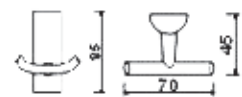

Code : AR-1682
Double robe hook
Materials : Brass
Finishing : Chrome plated

Code : AR-1630
70cm single towel rail
Materials : Brass
Finishing : Chrome plated

Code : AR-1680
Towel ring
Materials : Brass
Finishing : Chrome plated