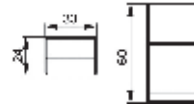

5700 series

Code : AR-5782
Single robe hook
Materials : Brass
Finishing : Chrome Plated