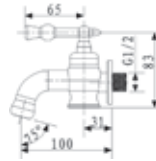

Code : T-57024-BR
Quarter Turn Bib Tap

BRONZE FINISH

Code : T-57093
Quarter Turn Angle Valve

Code : T-57093-BR
Quarter Turn Angle Valve

Your Desirable
all you could find in
abagno

Code : LJC-85043L
Quarter Turn Basin Tap