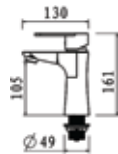

Code : SKC-070-SS
Single Lever Basin Tap
* w/o pop-up waste
* 35mm cartridge