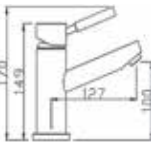

Code : LKC-075-CR
Single Lever Basin Tap
* w/o pop-up waste
* 35mm cartridge