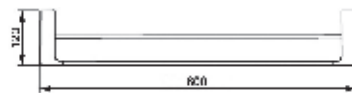

Code : AR-5788-1
Toilet brush holder
Materials : Brass
Finishing : Chrome Plated