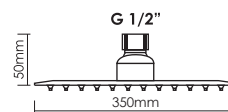

ULTRA THIN + ECO-AIR TURBO

RAIN SHOWER HEAD - SUS 304 STAINLESS STEEL

Thickness : 4mm

Code : **RO-0408-AT**

Round Rain Shower Head
Diameter 200mm (8 inches)

Code : **RO-3012P**

Round Rain Shower Head
Diameter 250mm (10 inches)

Code : **SQ-0408-AT**

Square Rain Shower Head
200mm x 200mm (8 inches)

Code : **SQ-0410-AT**

Square Rain Shower Head
250mm x 250mm (10 inches)

AIR INTAKE SYSTEM Shower head contains an air intake system
Offer more water pressure and save more water Consistant powerful rain shower