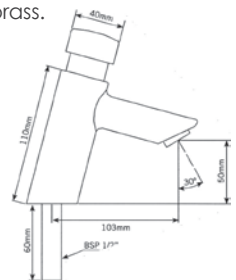

PRODUCT SPECIFICATIONS

- Product : Manual self-closing delay action tap
- Description : An exposed self-closing tap. Push button operated, delayed self-closing. The unit is basin mounted. The entire body is made of chrome plated brass.
- Operation : Water is released when the user pushes the button. Water stops after a pre-set time.
- Features : Fully integral cartridge mechanism. 6 litre / min flow rate. Vandal resistant aerator.
- Installation : The unit is basin mounted. Pipe connection via 1/2" braided stainless steel hose.
- Materials : Brass - chrome plated.
- Pressure range : 3 second flow duration / 0.5 - 6.0 bar pressure range
- Flow rate / Minute : 2 - 4 litres per minute flow rate