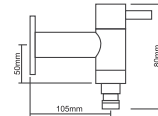

Code : T-7217L
Quarter Turn Wall Sink Tap