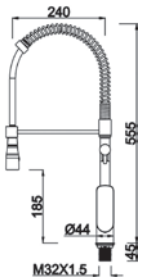

Code : SJM-7000-CR
Single Lever Kitchen Sink Mixer
* Spring Flexi Spout with Sprayer
* Dual-modes Spray
* 35mm cartridge