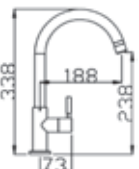

Code : T-7028W
Quarter Turn Wall Sink Tap