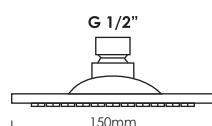

CODE : **RO-0810-BC**
Round Rain Shower Head
Diameter 250mm (10 inches)

CODE : **SQ-0810-BC**
Square Rain Shower Head
250mm x 250mm (10 inches)

CODE : **RO-0812-BC**
Round Rain Shower Head
Diameter 300mm (12 inches)

CODE : **SQ-0812-BC**
Square Rain Shower Head
300mm x 300mm (12 inches)

Thickness : 10mm

CODE : **SQ-0610-BC**

Rectangular Shape Rain Shower Head.
246mm x 142mm

Thickness : 10mm

CODE : **AR-5006-BC**

Round Rain Shower Head
Diameter 150mm (6 inches)