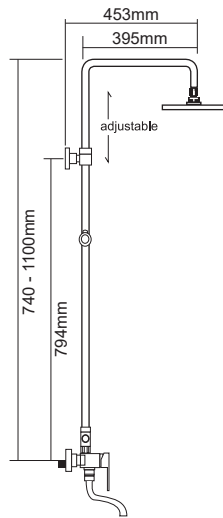

SHOWER PARTS :

Code : AR-969A
200mm ABS Chrome Round Rain Shower head

Code : AR-850H
Three Jets ABS Chrome Hand Shower

Code : **SG-BM-966-672E**

Exposed Shower Column c/w 1.5m Stainless Steel Chrome Flexible Hose & Adjustable Shower Holder. (With Bath & Shower Mixer)

SHOWER PARTS :

Code : AR-966A
205mm ABS Chrome Round Rain Shower Head

Code : AR-672H
Single Jet ABS Chrome Hand Shower

Code : **SG-BM-969-683E**

Exposed Shower Column c/w 1.5m Stainless Steel Chrome Flexible Hose & Adjustable Shower Holder. (With Bath & Shower Mixer)