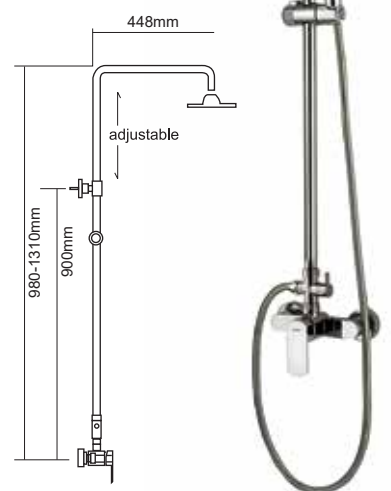

Code : **SB-SM-976-661E**

Exposed Shower Column c/w 1.5m Stainless Steel Chrome Flexible Hose & Adjustable Shower Holder. (With Shower Mixer)

SHOWER PARTS :

Code : AR-976A
200mm ABS Chrome Round Rain Shower head

Code : AR-661H
Four Jets ABS Chrome Hand Shower