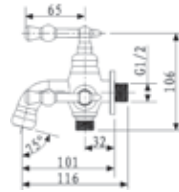

Code : T-57041
Quarter Turn Two-Way Tap

Code : T-57041-BR
Quarter Turn Two-Way Tap

BRONZE FINISH

Code : T-57024
Quarter Turn Bib Tap

Code : T-57024-BR
Quarter Turn Bib Tap

BRONZE FINISH

Your Desirable
all you could find in
abagno