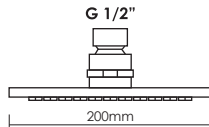

Square Rain Shower Head
200mm x 200mm (8 inches)

Code : **AR-991A**

Rectangular Rain Shower
Head - 200mm x 152mm

Code : **SQ-103A**

Square Rain Shower Head
200mm x 200mm (8 inches)

Code : **SQ-106A-WT**

Square Rain Shower Head
200mm x 200mm (8 inches)

Code : **RO-104A**

Round Rain Shower Head
Diameter 220mm (8.5 inches)

Code : **RO-102A**

Round Rain Shower Head
Diameter 200mm (8 inches)

Based on the inspiration engineers select the **most appropriate** model and materials to develop a **simply, comfortable and modernism style** of shower head and apply the **most up-to-date production technique** to obtain the **best product quality** and the **most competitive price.**