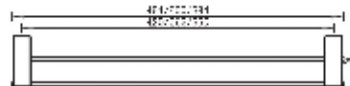

Code : AR-4930D
70cm double towel rail
Materials : Brass
Finishing : Chrome Plated

Code : AR-4988
Toilet brush holder
Materials : Brass
Finishing : Chrome Plated

Code : AR-4987
Glass shelf with skirting
Materials : Brass / Glass
Finishing : Chrome Plated