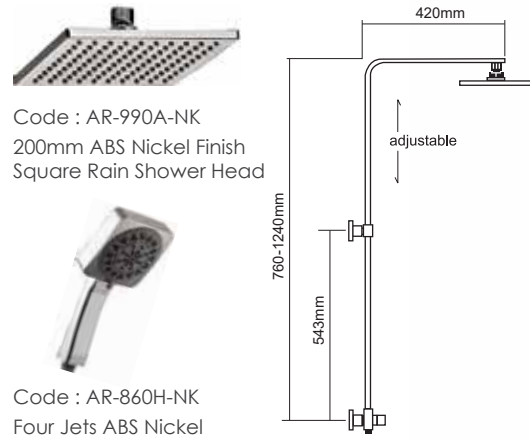

Nickel Brush Finish

Code : **SSP-990-860-NK**

Exposed Shower Column c/w 1.5m Stainless Steel Chrome Flexible Hose & Adjustable Shower Holder. (Without Shower Mixer)

SHOWER PARTS :

Code : AR-990A-NK
200mm ABS Nickel Finish
Square Rain Shower Head

Code : AR-860H-NK
Four Jets ABS Nickel
Finish Hand Shower