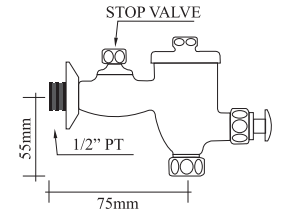

URINAL FLUSH VALVE

Code : UFV 300S (straight pipe)

PRODUCT SPECIFICATIONS

Product : Manual operated exposed urinal flush valve
Description : Exposed type (wall mounted) flush valve with finger press activation. Chrome plated brass construction with integral stop valve, straight flush pipe and urinal spud activation. Chrome plated brass construction with integral stop valve.
Operation : Finger press activation via 20mm chrome plated brass push button. (0.8 litre flush). Consistent flush volume irrespective of water pressure.
Features : Integral stop / check valve. Adjustable flush volume.
Installation : Inlet from behind. Outlet from below. Suitable for top inlet urinals.
Materials : Chrome plated brass.
Pressure range : 0.7 - 6.0 bar pressure range
Volume discharge : 0.7 - 2.0 litres per discharge