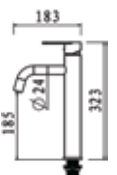

Code : SCT-011-SS
Quarter Turn Basin Tap

Code : SCT-012-SS
Quarter Turn Basin Tap

Code : SIM-070L-SS
Single Lever Basin Mixer
* w/o pop-up waste
* 35mm cartridge

Code : SKC-070L-SS
Single Lever Basin Tap
* w/o pop-up waste
* 35mm cartridge