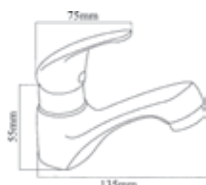

Code : T-3536
Single Lever Pillar Sink Tap
* with Swivel Spout
* 35mm Cartridge