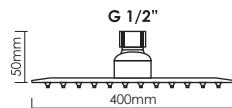

Code : **SQ-4016P**

Square Rain Shower Head
400mm x 400mm (16 inches)

Thickness : 2.5mm

Code : **RO-5022P**

Square Rain Shower Head
220mm x 500mm