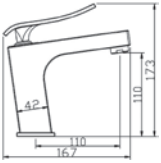

Code : LAC-8812
Single Lever Basin Tap
* w/o pop-up waste
* 35mm cartridge