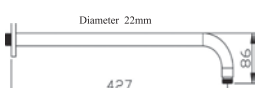

Nickel Brush Finish

F Code : **LS-22-450-NK**
450mm Wall Mounted Shower Arm with Flange
* Diameter 22 mm
* Stainless Steel Nickel