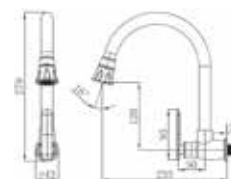

Code : T-865-FSJP
Quarter Turn Pillar Sink Tap
* Flexible Spout
* Dual-Modes Spray