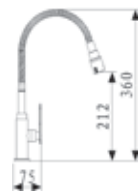

Code : T-86-FSJPW
Quarter Turn Wall Sink Tap
* Flexible Spout
* Dual-Modes Spray