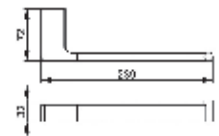

Code : AR-5780
Towel ring
Materials : Brass
Finishing : Chrome Plated