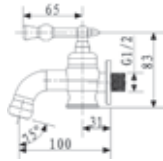

BRONZE FINISH