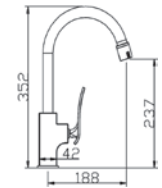

Code : LAM-010-CR
Single Lever Concealed Shower Mixer
* 35mm cartridge