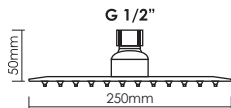

Code : **RO-2510P-NK**
Code : **RO-2510P**

Round Rain Shower Head
Diameter 250mm (10 inches)