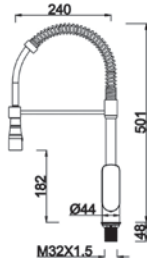

Code : SJM-180JP-CR
Single Lever Kitchen Sink Mixer
* Pull-out Sprayer
* Dual-modes Spray
* 35mm cartridge