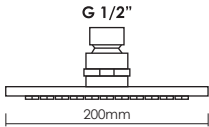

Code : **AR-976A**

Round Rain Shower Head
Diameter 200mm (8 inches)