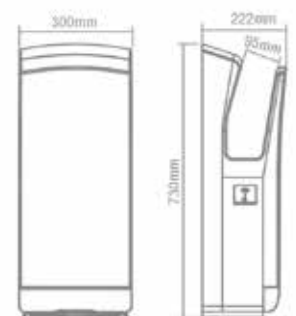

PRODUCT SPECIFICATIONS

Product : Sensor operated hot air hand dryer. DC Brushless Motor.
Operation : The user's hands are detected by an infrared sensor. Warm air released. Drying time 5-7s.
Specification : Power Capacity 650W | Air Speed 95 m/s
Waterproof grade - IPX1 | Time protect 60s
Electrical : Voltage 220-240V / 50Hz | Current 10A
Materials : Stainless steel with Brushed finish (Hairline) .
Sizes : W300 x H730 x D222 mm.