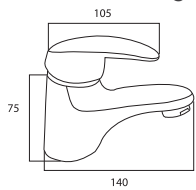

Code : T-1118
Self-Closing Delay Action Tap
* 2-4 Litres per min flow rate
* 3 second flow duration