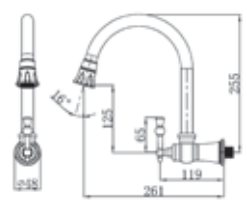

Code : T-57028WJ-BR
Quarter Turn Wall Sink Tap
* Dual-Modes Spray