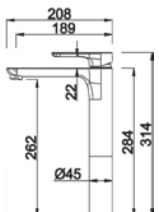

Code : SJC-075L-CR
Single Lever Basin Tap
* w/o pop-up waste
* 35mm cartridge