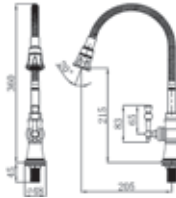

Code : T-57011
Quarter Turn Basin Tap

BRONZE FINISH

Code : T-57011-BR
Quarter Turn Basin Tap

Code : T-57-FSJP
Quarter Turn Pillar Sink Tap
* Flexible Spout
* Dual-Modes Spray

Code : T-57-FSJW
Quarter Turn Wall Sink Tap
* Flexible Spout
* Dual-Modes Spray