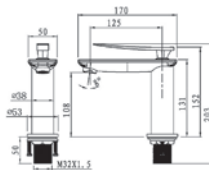

Code : LBC-075-CR
Single Lever Basin Tap
* w/o pop-up waste
* 35mm cartridge