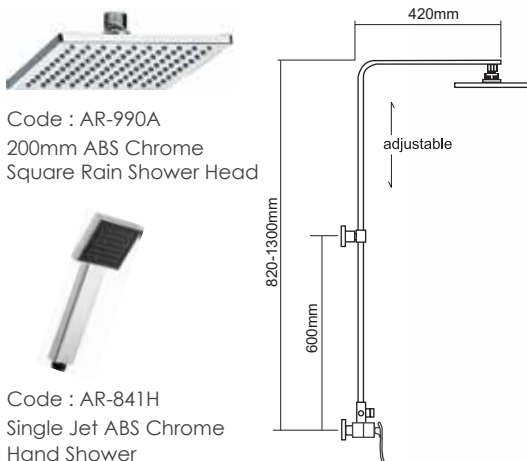

SHOWER PARTS :

Code : AR-990A-NK
200mm ABS Nickel Finish
Square Rain Shower Head

Code : AR-860H-NK
Four Jets ABS Nickel
Finish Hand Shower

Code : **LA-BM-990-841**

Exposed Shower Column c/w 1.5m Stainless Steel Chrome Flexible Hose & Adjustable Shower Holder. (With Bath & Shower Mixer)

SHOWER PARTS :

Code : AR-990A
200mm ABS Chrome
Square Rain Shower Head

Code : AR-841H
Single Jet ABS Chrome
Hand Shower

Code : **LA-SM-990-841**

Exposed Shower Column c/w 1.5m Stainless Steel Chrome Flexible Hose & Adjustable Shower Holder. (With Shower Mixer)