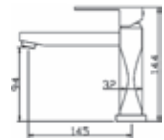

Code : SAM-075L-CR
Single Lever Basin Mixer
* w/o pop-up waste
* 25mm cartridge