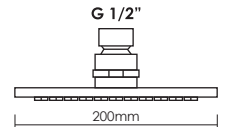

Square Rain Shower Head
200mm x 200mm (8 inches)

Code : **AR-991A**

Rectangular Rain Shower
Head - 200mm x 152mm

Code : **SQ-103A**

Square Rain Shower Head
200mm x 200mm (8 inches)

Code : **SQ-106A-WT**

Square Rain Shower Head
200mm x 200mm (8 inches)

Code : **RO-104A**

Round Rain Shower Head
Diameter 220mm (8.5 inches)

Code : **RO-102A**

Round Rain Shower Head
Diameter 200mm (8 inches)

Based on the inspiration engineers select the **most appropriate** model and materials to develop a **simply, comfortable and modernism style** of shower head and apply the **most up-to-date production technique** to obtain the **best product quality** and the **most competitive price.**