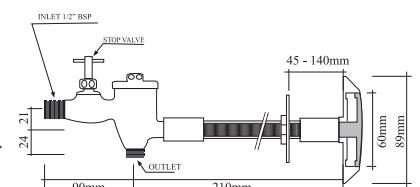

PRODUCT SPECIFICATIONS

Product : Manual operated recessed duct type urinal flush valve (Without Spud)
Description : Recessed duct type flush valve with palm press activation. The palm press button flange is flush to the wall. The flush valve is within the service duct.
Operation : Palm press activation via 60mm diameter stainless steel push button. (0.8 litre flush). Consistent flush volume irrespective of water pressure.
Features : Hand operated stop / check valve. Adjustable flush volume.
Installation : Concealed duct type for solid walls 45-150mm thick. Inlet from behind. Servicing from duct
Materials : Brass - Flange & Palm press button are chrome plated.
Pressure range : 0.7 - 6.0 bar pressure range
Volume discharge : 0.7 - 2.0 litres per discharge