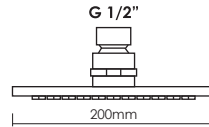

Code : **AR-990A**

Square Rain Shower Head
200mm x 200mm (8 inches)