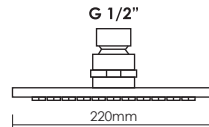

Square Rain Shower Head
200mm x 200mm (8 inches)

Code : **AR-991A**

Rectangular Rain Shower
Head - 200mm x 152mm

Code : **SQ-103A**

Square Rain Shower Head
200mm x 200mm (8 inches)

Code : **SQ-106A-WT**

Square Rain Shower Head
200mm x 200mm (8 inches)

Code : **RO-104A**

Round Rain Shower Head
Diameter 220mm (8.5 inches)

Code : **RO-102A**

Round Rain Shower Head
Diameter 200mm (8 inches)

Based on the inspiration engineers select the **most appropriate** model and materials to develop a **simply, comfortable and modernism style** of shower head and apply the **most up-to-date production technique** to obtain the **best product quality** and the **most competitive price.**