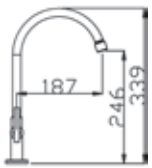

Code : T-7818
Quarter Turn Pillar Sink Tap