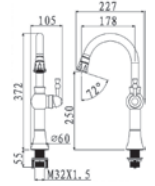

Code : LPM-075L-BR
Single Lever Basin Mixer
* Dual-modes Spray
* w/o pop-up waste
* 35mm cartridge