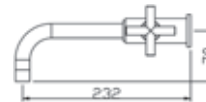

T-68 series

Code : T-68112L
Quarter Turn Basin Tap

Code : T-6811
Quarter Turn Basin Tap

Code : T-6818
Quarter Turn Pillar Sink Tap

Code : T-6819L
Quarter Turn Wall Basin Tap

Code : T-68101F
Quarter Turn Filter Tap