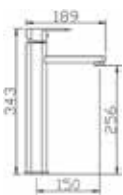

Code : SBC-2512L
Single Lever Basin Tap
* w/o pop-up waste
* 25mm cartridge