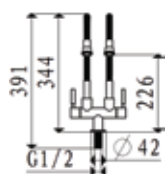

Code : SCT-018W-SS
Quarter Turn Wall Sink Tap

Code : SCT-228-SS
Quarter Turn Pillar Sink Tap
* Dual Spout

Code : SCT-228W-SS
Quarter Turn Wall Sink Tap
* Dual Spout

Code : SCT-288-FP
Quarter Turn Pillar Sink Tap
* Dual Flexible Spout