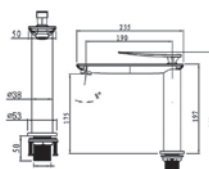

Code : LBM-075B-CR
Single Lever Basin Mixer
* w/o pop-up waste
* 35mm cartridge