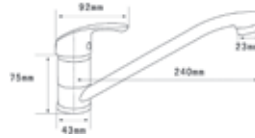

Code : LQM-180-CR
Single Lever Sink Mixer
* with swivel spout
* 35mm cartridge