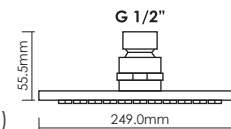

LUXURY RAIN SHOWER

RAIN SHOWER HEAD - BRASS CHROME PLATED

Thickness : 8mm

CODE : **RO-0806-BC**

Round Rain Shower Head
Diameter 150mm (6 inches)

Thickness : 8mm

CODE : **SQ-0806-BC**

Square Rain Shower Head
150mm x 150mm (6 inches)

Thickness : 8mm

CODE : **AR-09609-BC**

Oval Shape Rain Shower Head.
230mm x 160mm

CODE : **RO-0808-BC**
Round Rain Shower Head
Diameter 200mm (8 inches)

CODE : **SQ-0808-BC**
Square Rain Shower Head
200mm x 200mm (8 inches)

CODE : **RO-0810-BC**
Round Rain Shower Head
Diameter 250mm (10 inches)

CODE : **SQ-0810-BC**
Square Rain Shower Head
250mm x 250mm (10 inches)

CODE : **RO-0812-BC**
Round Rain Shower Head
Diameter 300mm (12 inches)