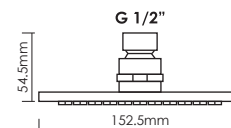

Code : **SQ-0408-AT**

Square Rain Shower Head
200mm x 200mm (8 inches)

Code : **SQ-0410-AT**

Square Rain Shower Head
250mm x 250mm (10 inches)

AIR INTAKE SYSTEM Shower head contains an air intake system
Offer more water pressure and save more water Consistant powerful rain shower

LUXURY RAIN SHOWER

RAIN SHOWER HEAD - BRASS CHROME PLATED

Thickness : 8mm

CODE : **RO-0806-BC**

Round Rain Shower Head
Diameter 150mm (6 inches)

Thickness : 8mm

CODE : **SQ-0806-BC**

Square Rain Shower Head
150mm x 150mm (6 inches)

Thickness : 8mm

CODE : **AR-09609-BC**

Oval Shape Rain Shower Head.
230mm x 160mm

CODE : **RO-0808-BC**
Round Rain Shower Head
Diameter 200mm (8 inches)

CODE : **SQ-0808-BC**
Square Rain Shower Head
200mm x 200mm (8 inches)