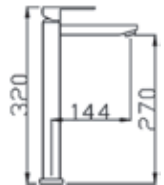

Code : SAC-4512L
Single Lever Basin Tap
* w/o pop-up waste
* 25mm cartridge