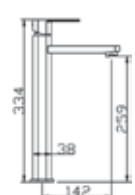

Code : SEM-075-CR
Single Lever Basin Mixer
* w/o pop-up waste
* 35mm cartridge