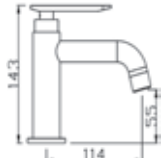

Code : LJC-85011
Quarter Turn Basin Tap