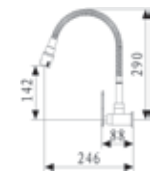

Code : T-86341
Quarter Turn Two Way Tap