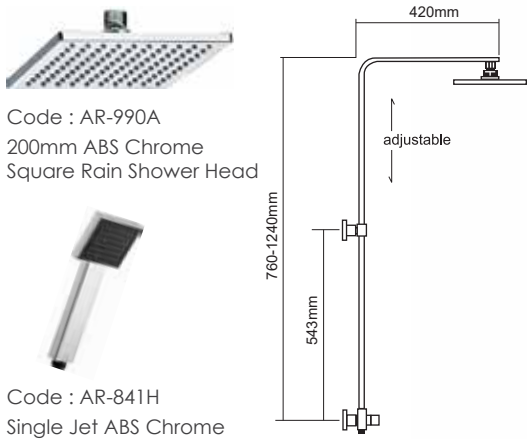

Contents

EXPOSED SHOWER COLUMN	Page 1 - 10
ULTRA THIN RAIN SHOWER HEAD	Page 11
ULTRA THIN + ECO AIR RAIN SHOWER	Page 12
LUXURY RAIN SHOWER HEAD	Page 12
EGO RAIN SHOWER HEAD - ABS	Page 13
EGO SHOWER ROSE - ABS	Page 14
EGO SHOWER ROSE + SHOWER ARM	Page 15
SHOWER ARM	Page 16
HAND SHOWER SET WITH SLIDING RAIL	Page 17 - 21
ABS HAND SHOWER SET	Page 21 - 24
BRASS HAND SHOWER SET	Page 25
WALL UNION/ WATER CONNECTION	Page 26
WALL UNION WITH SHOWER HOLDER	Page 26
HAND-HELD BIDET SPRAY SET	Page 27 - 30
SHOWER/ SPRAYER HOLDER	Page 30
FLEXIBLE HOSE	Page 31
BASIN WASTE	Page 31 - 32
LONG BATH WASTE	Page 32
BOTTLE TRAP	Page 33
ACCESSORIES	Page 33 - 34

EXPOSED SHOWER COLUMN

Code : **SSP-990-841**

Exposed Shower Column c/w 1.5m Stainless Steel Chrome Flexible Hose & Adjustable Shower Holder. (Without Shower Mixer)

SHOWER PARTS :

Code : AR-990A
200mm ABS Chrome
Square Rain Shower Head