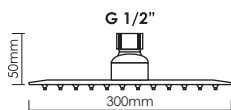

Code : **RO-2510P-NK**
Code : **RO-2510P**

Round Rain Shower Head
Diameter 250mm (10 inches)

Code : **SQ-2510P-NK**
Code : **SQ-2510P**

Square Rain Shower Head
250mm x 250mm (10 inches)

Code : **RO-3012P**

Round Rain Shower Head
Diameter 300mm (12 inches)

Code : **SQ-3012P**

Square Rain Shower Head
300mm x 300mm (12 inches)

Code : **RO-4016P**

Round Rain Shower Head
Diameter 400mm (16 inches)

Code : **SQ-4016P**