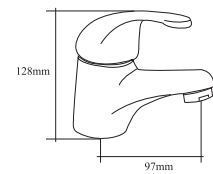

Code : T-3516A
Single Lever Basin Tap
* w/o pop-up waste
* 35mm cartridge

Code : T-4025
Single Lever Basin Tap
* w/o pop-up waste
* 40mm Cartridge

Code : T-3536
Single Lever Pillar Sink Tap
* with Swivel Spout
* 35mm Cartridge