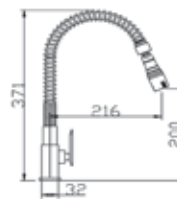

Code : T-842-SPJP
Quarter Turn Pillar Sink Tap
* Spring Flexible Spout
* Dual-Modes Spray