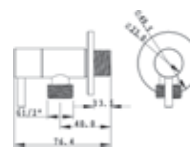

B Code : T-72093-NK (Nickel)
Quarter Turn Angle Valve