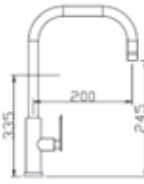

Code : LJC-85043
Quarter Turn Basin Tap

Code : LJC-85011L
Quarter Turn Basin Tap

Code : LJC-85011
Quarter Turn Basin Tap

Code : LJC-8512L
Quarter Turn Basin Tap

Code : LJC-8512
Quarter Turn Basin Tap

Code : LJC-85029
Quarter Turn Pillar Sink Tap