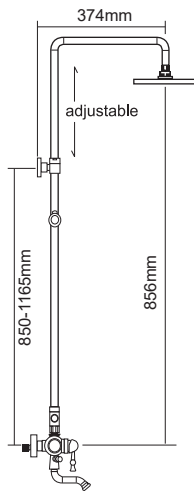

Code : **LP-BM-976-661E**

Exposed Shower Column c/w 1.5m Stainless Steel Chrome Flexible Hose & Adjustable Shower Holder. (With Bath & Shower Mixer)

SHOWER PARTS :

Code : AR-976A
200mm ABS Chrome Round Rain Shower Head

Code : AR-661H
Four Jets ABS Chrome Hand Shower