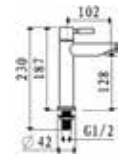

Code : SCT-011-SS
Quarter Turn Basin Tap

Code : SCT-012-SS
Quarter Turn Basin Tap

Code : SIM-070L-SS
Single Lever Basin Mixer
* w/o pop-up waste
* 35mm cartridge

Code : SKC-070L-SS
Single Lever Basin Tap
* w/o pop-up waste
* 35mm cartridge