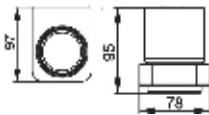

Code : AR-5782
Single robe hook
Materials : Brass
Finishing : Chrome Plated