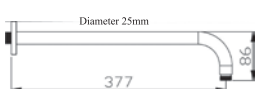

D Code : **LS-25-400**
400mm Wall Mounted Shower Arm with Flange
* Diameter 25 mm
* Stainless Steel Chrome