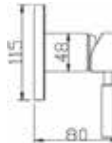

Code : LKM-015-CR
Single Lever Concealed
Shower Mixer with Diverter
* 35mm cartridge