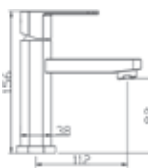

Code : SBC-2512
Single Lever Basin Tap
* w/o pop-up waste
* 25mm cartridge