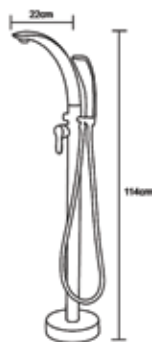

Code : T-68040
Free Standing Bath Filler
(Mixer)
* Luxury Brass Chrome
Hand Shower & Diverter