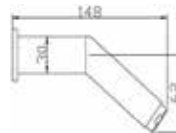

Code : WS-44-150-2
150mm Wall Mount Basin
Spout c/w Diverter & Flange.