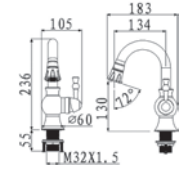

BRONZE FINISH