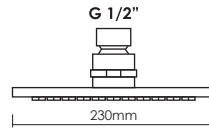

Round Rain Shower Head
Diameter 240mm (9.5 inches)

Code : **AR-966A**

Round Rain Shower Head
Diameter 205mm (8 inches)

Code : **AR-975A**

Round Rain Shower Head
Diameter 230mm (9 inches)

Code : **AR-969AW**