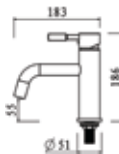

Code : SCT-011-SS
Quarter Turn Basin Tap

Code : SCT-012-SS
Quarter Turn Basin Tap

Code : SIM-070L-SS
Single Lever Basin Mixer
* w/o pop-up waste
* 35mm cartridge

Code : SKC-070L-SS
Single Lever Basin Tap
* w/o pop-up waste
* 35mm cartridge