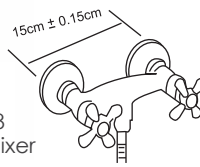

Code : LQM-180-CR
Single Lever Sink Mixer
* with swivel spout
* 35mm cartridge

CCM series

Code : CCM-63075
Basin Mixer
* w/o pop-up waste
* 18mm cartridge x 2

Code : CCM-63168
Exposed Shower Mixer
* w/o Flexible Hose
* 18mm cartridge x 2