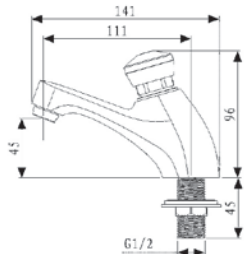

PRODUCT SPECIFICATIONS

- Product : Manual self-closing delay action tap
- Description : An exposed self-closing tap. Push button operated, delayed self-closing. The unit is basin mounted. The entire body is made of chrome plated brass.
- Operation : Water is released when the user pushes the button. Water stops after a pre-set time.
- Features : Fully integral cartridge mechanism. 6 litre / min flow rate. Vandal resistant aerator.
- Installation : The unit is basin mounted. Pipe connection via 1/2" braided stainless steel hose.
- Materials : Brass - chrome plated.
- Pressure range : 3 second flow duration / 0.5 - 6.0 bar pressure range
- Flow rate / Minute : 2 - 4 litres per minute flow rate