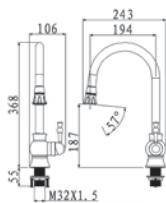

BRONZE FINISH

BRONZE FINISH