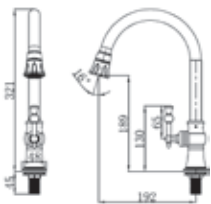

Code : T-57028J
Quarter Turn Pillar Sink Tap
* Dual-Modes Spray

BRONZE FINISH