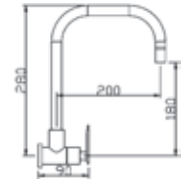

Code : LJC-85029W
Quarter Turn Wall Sink Tap