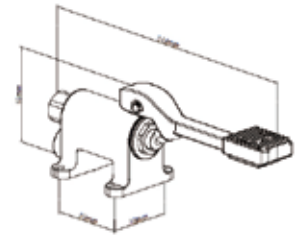

FIXED SPOUT

Code : UTS 027P

PRODUCT SPECIFICATIONS

Product : Heavy duty basin spout
Materials : Brass - chrome plated.

Code : UTS 031B

PRODUCT SPECIFICATIONS

Product : Heavy duty basin spout
Materials : Brass - chrome plated.

FOOT VALVE

Code : UTS 601

PRODUCT SPECIFICATIONS

Product : Foot operated - self closing valve.
Description : A floor mounted self closing valve. Pedal operated, self closing. The entire body is made of brass.
Operation : Water is released when the user pushes the pedal. Water stops when the pedal is released.
Features : Fully integral cartridge mechanism.
Installation : The unit is floor mounted. Pipe connection via G 2" BS std threaded union. Use with required spout.
Materials : Brass - chrome plated.
Pressure range : 0.5 -6.0 bar (1.0 -3.0 recommended)

W.C. FLUSH VALVE BEND PIPE

Code : LS-30-700SS
Product : Flush valve bend pipe
Size : 300mm x 700mm
Materials : Stainless Steel - Chrome

Code : LS-30-1000SS
Product : Flush valve bend pipe
Size : 300mm x 1000mm
Materials : Stainless Steel - Chrome

Code : LS-30-800CP
Product : Flush valve bend pipe
Size : 300mm x 800mm
Materials : Brass - Chrome

Code : LS-30-800SS
Product : Flush valve bend pipe
Size : 300mm x 800mm
Materials : Stainless Steel - Chrome

Code : LS-40-1000SS
Product : Flush valve bend pipe
Size : 400mm x 1000mm
Materials : Stainless Steel - Chrome

SPUD & PISTON (FITTINGS)

Code : SU-380
Product : Urinal Spud (for top inlet)
Materials : Brass - Chrome

Code : SP-400
Product : W.C. Internal Piston
Materials : Brass

Code : SC-342
Product : W.C. Spud (for top inlet)
Materials : Brass - Chrome

Code : SP-400-1
Product : W.C. Piston Top Gasket
Materials : Rubber - Black