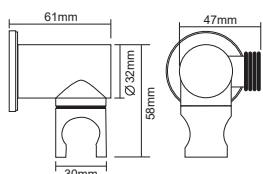

Nickel Brush Finish

B Code : **LS-25-50-NK**
1/2" Inlet & Outlet Wall Union
Brass Nickel Plated Finish

WALL UNION / WATER CONNECTION

WITH SHOWER HOLDER

Code : **LS-SH-98R**

1/2" Inlet & Outlet Wall Union
With Adjustable Shower Holder
Brass Chrome Plated Finish