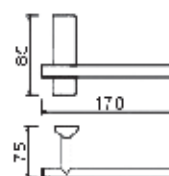

Code : AR-1686
Toilet roll holder
Materials : Brass
Finishing : Chrome plated