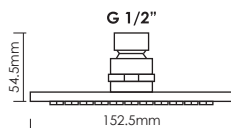

LUXURY RAIN SHOWER

RAIN SHOWER HEAD - BRASS CHROME PLATED

Thickness : 8mm

CODE : **RO-0806-BC**

Round Rain Shower Head
Diameter 150mm (6 inches)

Thickness : 8mm

CODE : **SQ-0806-BC**

Square Rain Shower Head
150mm x 150mm (6 inches)