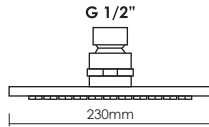

Code : **AR-969A**

Round Rain Shower Head
Diameter 200mm (8 inches)

Code : **AR-976A**

Round Rain Shower Head
Diameter 200mm (8 inches)

Code : **AR-978A**

Round Rain Shower Head
Diameter 230mm (9 inches)

Code : **AR-990A**