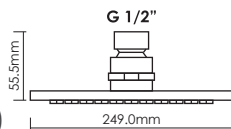

Thickness : 8mm

CODE : **AR-09609-BC**

Oval Shape Rain Shower Head.
230mm x 160mm

CODE : **RO-0808-BC**
Round Rain Shower Head
Diameter 200mm (8 inches)

CODE : **SQ-0808-BC**
Square Rain Shower Head
200mm x 200mm (8 inches)

CODE : **RO-0810-BC**
Round Rain Shower Head
Diameter 250mm (10 inches)

CODE : **SQ-0810-BC**
Square Rain Shower Head
250mm x 250mm (10 inches)

CODE : **RO-0812-BC**
Round Rain Shower Head
Diameter 300mm (12 inches)