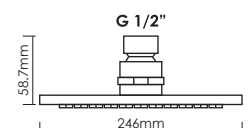

CODE : **RO-0810-BC**
Round Rain Shower Head
Diameter 250mm (10 inches)

CODE : **SQ-0810-BC**
Square Rain Shower Head
250mm x 250mm (10 inches)

CODE : **RO-0812-BC**
Round Rain Shower Head
Diameter 300mm (12 inches)

CODE : **SQ-0812-BC**
Square Rain Shower Head
300mm x 300mm (12 inches)

Thickness : 10mm

CODE : **SQ-0610-BC**

Rectangular Shape Rain Shower Head.
246mm x 142mm

Thickness : 10mm

CODE : **AR-5006-BC**

Round Rain Shower Head
Diameter 150mm (6 inches)