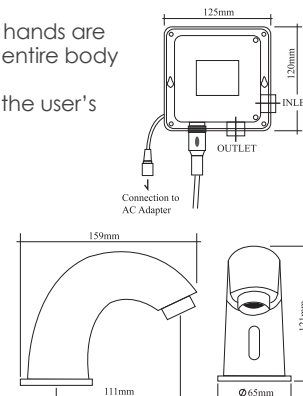

SENSOR OPERATED BASIN TAP

Code : UTS 800 CARIBBEAN

WELS - 3 Ticks

PRODUCT SPECIFICATIONS

1. **Product** : Sensor Operated Basin Tap
   Description : A sensor tap that automatically releases water when the user's hands are placed under the aerator spout. This unit is deck mounted. The entire body is chrome-plated brass. Main or battery operated.
   Operation : User is detected by an infrared sensor. Water is released when the user's hands are placed under the spout.
   Features : Split unit design, "Auto range" calibration, unique "in water" operation, smart power switching management system.
   Model Available : DC only (Battery Operated) or AC only (Main Operated)
   Installation : The unit is basin or counter-top mounted.
   Pipe connection via 1/2" braided stainless steel hose.
   Power Source : 4 x 1.5 Volt Alkaline Batteries.
   (1 to 1 1/2 year life at 300 cycles per day), 6V AC Adaptor
   (*Option - 6V AC backup with 4 x 1.5 volt alkaline batteries)
   Materials : Brass - chrome plated.
   Pressure range : 0.7 - 7.0 bar. Water temp 5-60 deg. centigrade.
   Flow rate / Minute : 2 litres per flow rate.