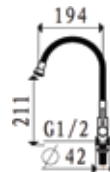

Code : SCT-028W-SS
Quarter Turn Wall Sink Tap

Code : SCT-088-FP
Quarter Turn Pillar Sink Tap
* Flexible Spout

Code : SCT-088-FW
Quarter Turn Wall Sink Tap
* Flexible Spout

Code : SCT-018-SS
Quarter Turn Pillar Sink Tap