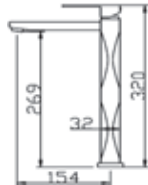

Code : SAC-4417
Single Lever Sink Tap
* with swivel square spout
* 25mm cartridge