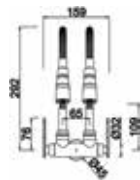

Code : T-866-FP
Quarter Turn Pillar Sink Tap
* Flexible Spout
* Dual-Modes Spray