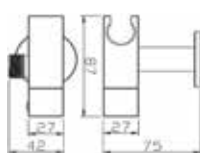

Code : T-72024
Quarter Turn Bib Tap

Code : T-72083
Quarter Turn Hose Bib Tap

Code : T-7217L
Quarter Turn Wall Sink Tap

T-40 series

Code : T-4011
Quarter Turn Basin Tap

Code : T-4093H
Quarter Turn Angle Valve With Shower Holder