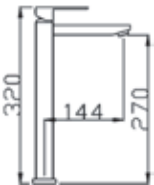

Code : SAC-4412L
Single Lever Basin Tap
* w/o pop-up waste
* 25mm cartridge