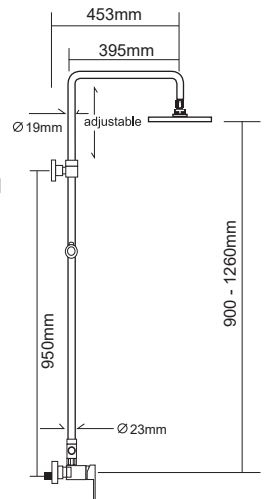

Code : **SJ-SM-969-850E**

Exposed Shower Column c/w 1.5m Stainless Steel Chrome Flexible Hose & Adjustable Shower Holder. (With Shower Mixer)

SHOWER PARTS :

Code : AR-969A
200mm ABS Chrome Round Rain Shower head

Code : AR-850H
Three Jets ABS Chrome Hand Shower