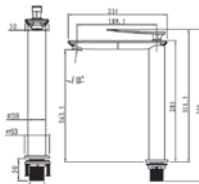

BRONZE FINISH

Code : LPM-075-BR
Single Lever Basin Mixer
* Dual-modes Spray
* w/o pop-up waste
* 35mm cartridge

LB series

Code : LBM-075L-CR
Single Lever Basin Mixer
* w/o pop-up waste
* 35mm cartridge

Code : LBC-075L-CR
Single Lever Basin Tap
* w/o pop-up waste
* 35mm cartridge