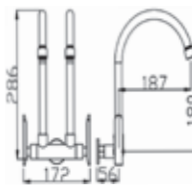

Code : T-8458-2W
Quarter Turn Wall Sink Tap
* Double Spout