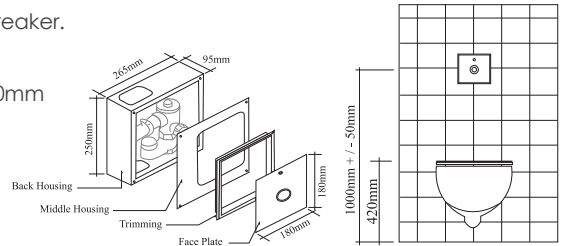

W.C. FLUSH VALVE

Code : UFV 401C (mechanism)

PRODUCT SPECIFICATIONS

- Product : Manual operated recessed type W.C. flush valve (Box Type)
- Description : Recessed box type flush valve with push button activation. The units are flush to the wall. The entire housing is of stainless steel material. Hinged faceplate with lock facilitates servicing.
- Operation : Push button activation via 40mm diameter chrome plated brass push button. 4.5 litre flush volume with non-hold open piston . Consistent flush volume irrespective of water pressure.
- Features : Integral strainer stop valve. Vacuum breaker. Adjustable flush volume. Cam lock. Servicing from front panel.
- Installation : Concealed box type for solid wall >150mm thick. Inlet from above or below.
- Materials : Stainless steel, Brass.
- Pressure range : 0.7 - 6.0 bar pressure range
- Volume discharge : 4.5 litres per discharge

WELS - 1 Tick