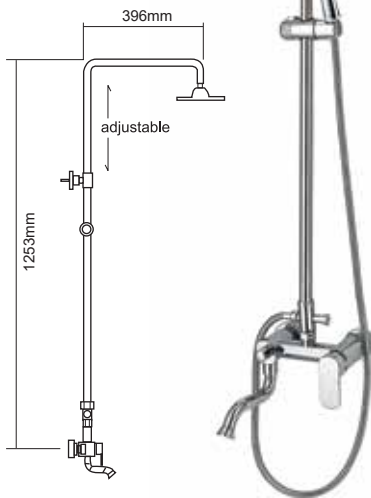

SHOWER PARTS :

Code : AR-990A
200mm ABS Chrome Square Rain Shower Head

Code : AR-841H
Single Jet ABS Chrome Hand Shower

Code : **SA-SM-991-286E**

Exposed Shower Column c/w 1.5m Stainless Steel Chrome Flexible Hose & Adjustable Shower Holder. (With Shower Mixer)

SHOWER PARTS :

Code : AR-991A
200 x 152mm ABS Chrome Rain Shower head

Code : AR-286H
Single Jet ABS Chrome Hand Shower

Code : **SB-BM-966-672E**

Exposed Shower Column c/w 1.5m Stainless Steel Chrome Flexible Hose & Adjustable Shower Holder. (With Bath & Shower Mixer)

SHOWER PARTS :

Code : AR-966A
205mm ABS Chrome Round Rain Shower Head

Code : AR-672H
Single Jet ABS Chrome Hand Shower

Code : **SB-BM-976-661E**

Exposed Shower Column c/w 1.5m Stainless Steel Chrome Flexible Hose & Adjustable Shower Holder. (With Bath & Shower Mixer)