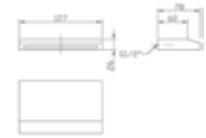

Basin Spout / Bath Spout