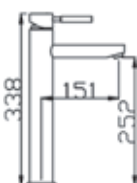

Code : LKM-180-CR
Single Lever Sink Mixer
* with swivel spout
* 35mm cartridge