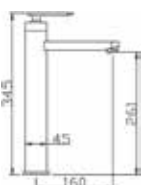

LJ series

Code : LJM-075L-CR
Single Lever Basin Mixer
* w/o pop-up waste
* 25mm cartridge

LC series