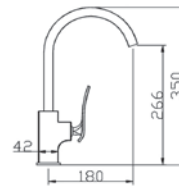

Code : LAM-180J-CR
Single Lever Sink Mixer
* Dual-modes Spray
* 35mm cartridge