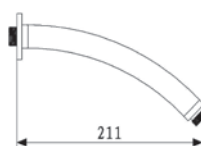

Code : **LS-42-400**
400mm Wall Mounted Shower Arm with Flange
* Stainless Steel Chrome

Code : **LS-20-180**
180mm Wall Mounted Medium Duty Shower Arm
* Brass Chrome Plated

Code : **LS-25-220**
220mm Wall Mounted Medium Duty Shower Arm
* Diameter 25 mm
* Brass Chrome Plated