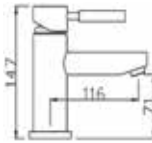

Code : LKM-010-CR
Single Lever Concealed
Shower Mixer
* 35mm cartridge