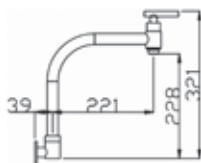

Code : T-78101F
Quarter Turn Filter Tap