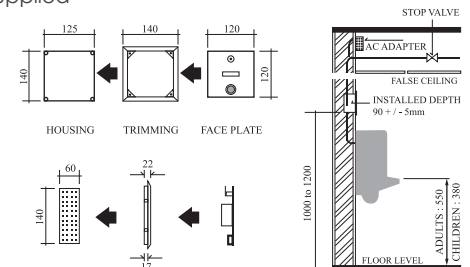

PRODUCT SPECIFICATIONS

1. Product : Sensor operated recessed type urinal flush valve (Box Type)
   Description : A recessed sensor urinal flush valve with manual over-ride and lockable faceplate. Flushes automatically after every use. The unit is flush to the wall. Face plate and trimming are of stainless steel material. Mains powered but stepped down to 12 volts DC for safety.
   Operation : The user is detected by an infra-red sensor & urinal is flushed immediately upon departure. Water volume, flow rate, sensing range are adjustable.
   Features : Manual over-ride function (by electrical). Fuzzy logic water saving functions. Diagnostic functions. Cam lock.
   Installation : Concealed box type for solid wall > 100mm thick. Inlet from left side. Servicing from front panel.
   Electrical : 230vac/12vdc. 500mA. British Std AC adaptor supplied
   Materials : Stainless steel, Brass, FRP, ABS.
   Overall size : 145mm x 145mm
   Pressure range : 0.7 - 6.0 bar pressure range
   Volume discharge : 0.5 litres per discharge