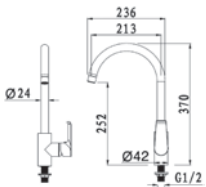

Code : SQC-180J-CR
Single Lever Sink Tap
* Dual-modes Spray
* 35mm cartridge