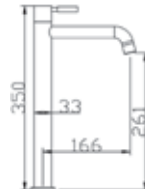

Code : T-78141
Quarter Turn Two-Way Tap

Code : T-78121
Quarter Turn Bib Tap

Code : T-78171
Quarter Turn Hose Bib Tap

T-70 series

Code : T-7012L
Quarter Turn Basin Tap

Code : T-7012
Quarter Turn Basin Tap

Code : T-7011L
Quarter Turn Basin Tap