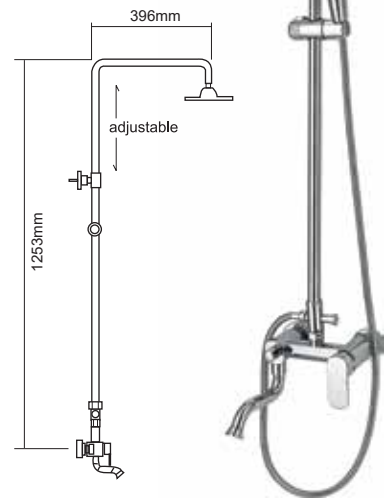

SHOWER PARTS :

Code : AR-991A
200 x 152mm ABS Chrome Rain Shower head

Code : AR-286H
Single Jet ABS Chrome Hand Shower

Code : **SB-BM-966-672E**

Exposed Shower Column c/w 1.5m Stainless Steel Chrome Flexible Hose & Adjustable Shower Holder. (With Bath & Shower Mixer)

SHOWER PARTS :

Code : AR-966A
205mm ABS Chrome Round Rain Shower Head

Code : AR-672H
Single Jet ABS Chrome Hand Shower

Code : **SB-BM-976-661E**

Exposed Shower Column c/w 1.5m Stainless Steel Chrome Flexible Hose & Adjustable Shower Holder. (With Bath & Shower Mixer)

SHOWER PARTS :

Code : AR-976A
200mm ABS Chrome Round Rain Shower head

Code : AR-661H
Four Jets ABS Chrome Hand Shower

Code : **SB-BM-966-672E**

Exposed Shower Column c/w 1.5m Stainless Steel Chrome Flexible Hose & Adjustable Shower Holder. (With Shower Mixer)