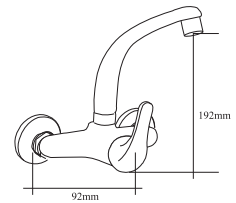

LQ series

Code : LQM-180-CR
Single Lever Sink Mixer
* with swivel spout
* 35mm cartridge

CCM series