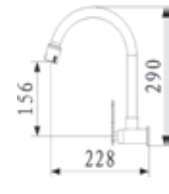

Code : T-86377-2
Quarter Turn Pillar Sink Tap
* Dual Spout