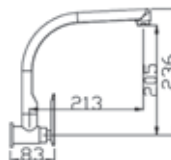

Code : LJC-85078W
Quarter Turn Wall Sink Tap