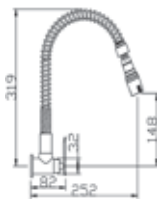

Code : T-84-SPJW
Quarter Turn Wall Sink Tap
* Spring Flexible Spout
* Dual-Modes Spray