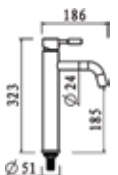

Code : SCT-011-SS
Quarter Turn Basin Tap

Code : SCT-012-SS
Quarter Turn Basin Tap

Code : SIM-070L-SS
Single Lever Basin Mixer
* w/o pop-up waste
* 35mm cartridge

Code : SKC-070L-SS
Single Lever Basin Tap
* w/o pop-up waste
* 35mm cartridge