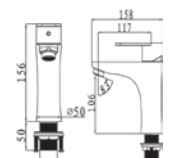

Code : SIM-076-CR
Single Lever Basin Mixer
* w/o pop-up waste
* 35mm cartridge