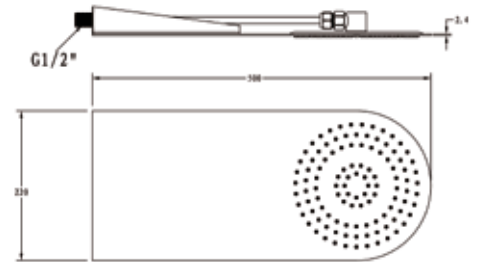

Thickness : 2.5mm

Code : **SQ-5022P**

Square Rain Shower Head
220mm x 500mm