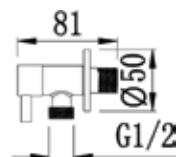

Code : SCT-288-FW
Quarter Turn Wall Sink Tap
* Dual Flexible Spout

Code : SCT-101F-SS
Quarter Turn Filter Tap

Code : SCT-024-SS
Quarter Turn Bib Tap

Code : SCT-083-SS
1/2" Quarter Turn Hose Bib Tap

Code : SCT-093-SS
Quarter Turn Angle Valve