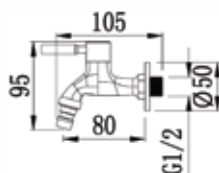

Code : SCT-288-FW
Quarter Turn Wall Sink Tap
* Dual Flexible Spout

Code : SCT-101F-SS
Quarter Turn Filter Tap

Code : SCT-024-SS
Quarter Turn Bib Tap

Code : SCT-083-SS
1/2" Quarter Turn Hose Bib Tap

Code : SCT-093-SS
Quarter Turn Angle Valve