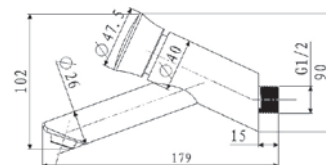

Code : UTS 708

PRODUCT SPECIFICATIONS

1. Product : Manual self-closing delay action tap
   Description : An exposed self-closing tap. Push button operated, delayed self-closing. The unit is basin mounted. The entire body is made of chrome plated brass.
   Operation : Water is released when the user pushes the button. Water stops after a pre-set time.
   Features : Fully integral cartridge mechanism. 6 litre / min flow rate. Vandal resistant aerator.
   Installation : The unit is basin mounted. Pipe connection via 1/2" braided stainless steel hose.
   Materials : Brass - chrome plated.
   Pressure range : 3 second flow duration / 0.5 - 6.0 bar pressure range
   Flow rate / Minute : 2 - 4 litres per minute flow rate

Code : UTS 703S

PRODUCT SPECIFICATIONS

1. Product : Manual self-closing delay action tap
   Description : An exposed self-closing tap. Push button operated, delayed self-closing. The unit is wall mounted. The entire body is made of chrome plated brass.
   Operation : Water is released when the user pushes the button. Water stops after a pre-set time.
   Features : Fully integral cartridge mechanism. 6 litre / min flow rate. Vandal resistant aerator.
   Installation : The unit is wall mounted. Pipe connection via 1/2" braided stainless steel hose.
   Materials : Brass - chrome plated.
   Pressure range : 3 second flow duration / 0.5 - 6.0 bar pressure range
   Flow rate / Minute : 2 - 4 litres per minute flow rate

WELS - 2 Ticks

Code : UTS 703L

PRODUCT SPECIFICATIONS