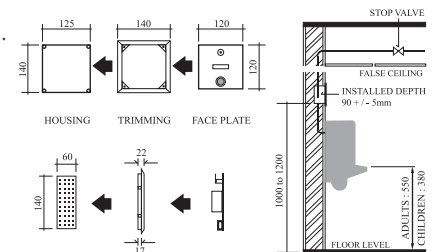

PRODUCT SPECIFICATIONS

1. Product : Manual operated recessed urinal flush valve (Box Type)
   Description : Concealed box type flush valve with palm press activation. The face plate is flush to the wall. The entire housing is of 304 stainless steel material. Hinged faceplate with lock facilitates service.
   Operation : Push button activation via 55mm diameter stainless steel push button (0.8 litres flush). Consistent flush volume irrespective of water pressure.
   Features : Integral stop / check valve. Adjustable flush volume.
   Installation : Concealed box type for solid wall >120mm thick. Inlet from left side. Servicing from front panel.
   Materials : Stainless steel, Brass.
   Overall size : 145mm x 145mm
   Pressure range : 0.7 - 6.0 bar pressure range
   Volume discharge : 0.7 - 2.0 litres per discharge