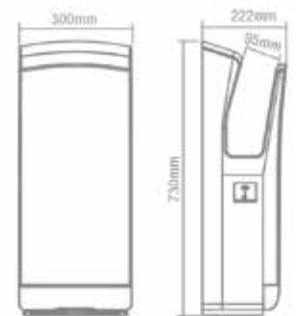

PRODUCT SPECIFICATIONS

Product : Sensor operated hot air hand dryer. DC Brushless Motor.
Operation : The user's hands are detected by an infrared sensor. Warm air released. Drying time 5-7s.
Specification : Power Capacity 650W | Air Speed 95 m/s
Waterproof grade - IPX1 | Time protect 60s
Electrical : Voltage 220-240V / 50Hz | Current 10A
Materials : Stainless steel housing with white color coating.
Sizes : W300 x H730 x D222 mm.