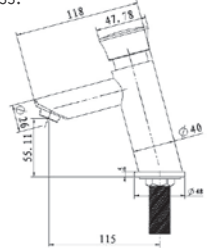

PRODUCT SPECIFICATIONS

- Product : Manual self-closing delay action tap
- Description : An exposed self-closing tap. Push button operated, delayed self-closing. The unit is basin mounted. The entire body is made of chrome plated brass.
- Operation : Water is released when the user pushes the button. Water stops after a pre-set time.
- Features : Fully integral cartridge mechanism. 6 litre / min flow rate. Vandal resistant aerator.
- Installation : The unit is basin mounted. Pipe connection via 1/2" braided stainless steel hose.
- Materials : Brass - chrome plated.
- Pressure range : 3 second flow duration / 0.5 - 6.0 bar pressure range
- Flow rate / Minute : 2 - 4 litres per minute flow rate