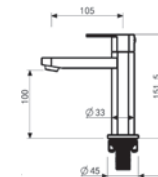

Code : SBC-2528
Single Lever Sink Tap
* with swivel spout
* 25mm cartridge

Code : SBC-2528W
Single Lever Sink Tap
* with swivel spout
* 25mm cartridge

Code : SBC-2512E
1/2" Quarter Turn
Basin Tap
* 18mm cartridge