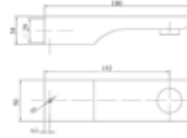

Code : AR-SP-504
Waterfall Wall Mount Basin
Spout with Flange.