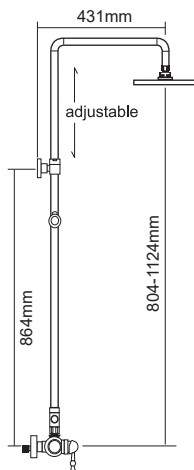

Code : **LP-SM-976-661E**

Exposed Shower Column c/w 1.5m Stainless Steel Chrome Flexible Hose & Adjustable Shower Holder. (With Shower Mixer)

SHOWER PARTS :

Code : AR-976A
200mm ABS Chrome Round Rain Shower Head

Code : AR-661H
Four Jets ABS Chrome Hand Shower