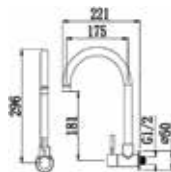

Code : SCT-028W-SS
Quarter Turn Wall Sink Tap

Code : SCT-088-FP
Quarter Turn Pillar Sink Tap
* Flexible Spout

Code : SCT-088-FW
Quarter Turn Wall Sink Tap
* Flexible Spout

Code : SCT-018-SS
Quarter Turn Pillar Sink Tap