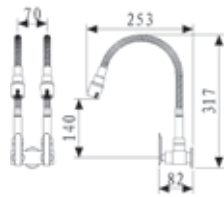

Code : T-84-FSJW-2
Quarter Turn Wall Sink Tap
* Double Flexible Spout
* Dual-Modes Spray