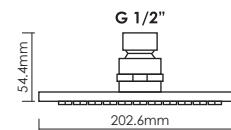

Thickness : 8mm

CODE : **AR-09609-BC**

Oval Shape Rain Shower Head.
230mm x 160mm

CODE : **RO-0808-BC**
Round Rain Shower Head
Diameter 200mm (8 inches)

CODE : **SQ-0808-BC**
Square Rain Shower Head
200mm x 200mm (8 inches)

CODE : **RO-0810-BC**
Round Rain Shower Head
Diameter 250mm (10 inches)

CODE : **SQ-0810-BC**
Square Rain Shower Head
250mm x 250mm (10 inches)

CODE : **RO-0812-BC**
Round Rain Shower Head
Diameter 300mm (12 inches)