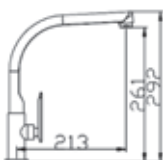

Code : LJC-85078
Quarter Turn Pillar Sink Tap