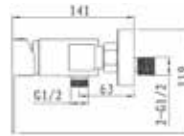

Code : SAM-322-CR
Single Lever Exposed Bath
& Shower Mixer
* 35mm cartridge