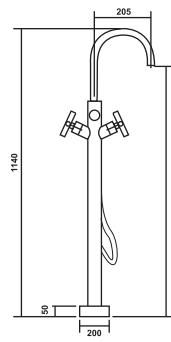

Code : T-70040
Free Standing Bath Filler
(Mixer)
* Luxury Brass Chrome
Hand Shower & Diverter