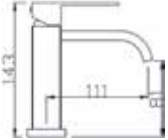

Code : SAM-075-CR
Single Lever Basin Mixer
* w/o pop-up waste
* 25mm cartridge