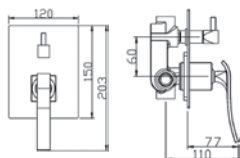

Code : LAM-168-CR
Single Lever Exposed Shower Mixer
* 35mm cartridge