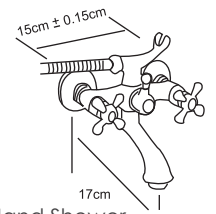

Code : CCM-63023
Exposed Bath & Shower
* Attached "Telephone" Hand Shower
1.5m Double Interlock S/Steel Flexible Hose

Code : CCM-63180
Pillar Sink Mixer
* with "U" swivel spout
* 18mm cartridge x 2

Code : CCM-63181
Pillar Sink Mixer
* with "U" swivel spout
* 18mm cartridge x 2