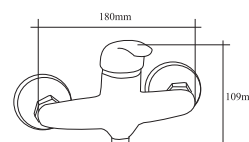

Code : SCM-022-CR
Single Lever Exposed Bath
& Shower Mixer
* 35mm cartridge