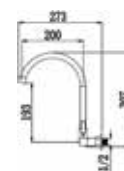

SUS 304 FAUCET series

Stainless Steel