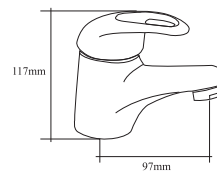

Code : T-3516A
Single Lever Basin Tap
* w/o pop-up waste
* 35mm cartridge

Code : T-4025
Single Lever Basin Tap
* w/o pop-up waste
* 40mm Cartridge

Code : T-3536
Single Lever Pillar Sink Tap
* with Swivel Spout
* 35mm Cartridge