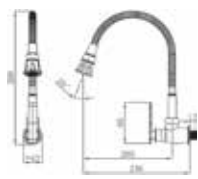

ABAGNO FAUCET

*Streamlined style
refreshed mind*

With unnecessary lines omitted, it creates a clean, through and natural vision and provide functions suited to consumer needs by making good use of spaces. The trendy and suitable style reflect the owner's unique taste