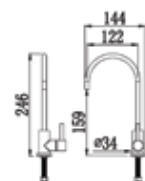

Code : SCT-024-SS
Quarter Turn Bib Tap