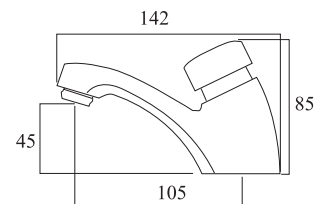

Code : UTS 708

PRODUCT SPECIFICATIONS

1. Product : Manual self-closing delay action tap
   Description : An exposed self-closing tap. Push button operated, delayed self-closing. The unit is basin mounted. The entire body is made of chrome plated brass.
   Operation : Water is released when the user pushes the button. Water stops after a pre-set time.
   Features : Fully integral cartridge mechanism. 6 litre / min flow rate. Vandal resistant aerator.
   Installation : The unit is basin mounted. Pipe connection via 1/2" braided stainless steel hose.
   Materials : Brass - chrome plated.
   Pressure range : 3 second flow duration / 0.5 - 6.0 bar pressure range
   Flow rate / Minute : 2 - 4 litres per minute flow rate