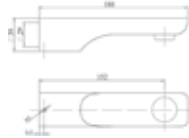

Code : AR-SP-026
180mm Wall Mount Basin
Spout.