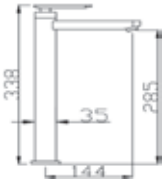

Code : LJC-85043
Quarter Turn Basin Tap

Code : LJC-85011L
Quarter Turn Basin Tap

Code : LJC-85011
Quarter Turn Basin Tap

Code : LJC-8512L
Quarter Turn Basin Tap

Code : LJC-8512
Quarter Turn Basin Tap

Code : LJC-85029
Quarter Turn Pillar Sink Tap