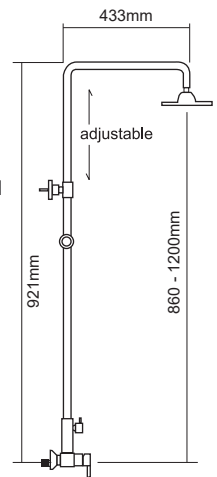

SUS 304 Stainless Steel

Code : **SI-BM-969-851SS**

Exposed Shower Column c/w 1.5m Stainless Steel Chrome Flexible Hose & Adjustable Shower Holder. (With Bath & Shower Mixer)

SHOWER PARTS :

Code : **AR-969A-NK**
200mm ABS Nickel Finish Round Rain Shower Head

Code : **AR-851H-NK**
Single Jet ABS Nickel Finish Hand Shower

SUS 304 Stainless Steel

Code : **SI-SM-969-851SS**

Exposed Shower Column c/w 1.5m Stainless Steel Chrome Flexible Hose & Adjustable Shower Holder. (With Shower Mixer)

SHOWER PARTS :

Code : **AR-969A-NK**
200mm ABS Nickel Finish Round Rain Shower Head

Code : **AR-851H-NK**
Single Jet ABS Nickel Finish Hand Shower

DESIGNER BATHROOM

Leading the fashion,
create life **inspiration!**