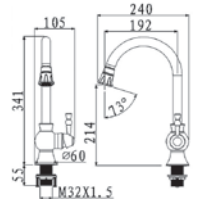

BRONZE FINISH

BRONZE FINISH