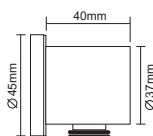

WALL UNION / WATER CONNECTION

Code : **LS-25-45**

1/2" Inlet & Outlet Wall Union
Brass Chrome Plated Finish

Code : **LS-25-50**

1/2" Inlet & Outlet Wall Union
Brass Chrome Plated Finish

Code : **LS-40-40**