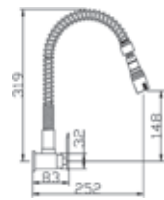

Code : T-842-SPJW
Quarter Turn Wall Sink Tap
* Spring Flexible Spout
* Dual-Modes Spray