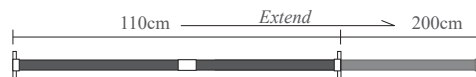

Code : # CR-1120-SS
Size : 110cm extend-able to 200cm

BATHROOM ESSENTIALS

GLASS SHELF

Code : AR-230-CP
Corner glass shelf
Materials : Brass / Glass
Finishing : Chrome Plated
Size : 240 x 240mm

Code : AR-530-CP
Rectangular glass shelf
Materials : Brass / Glass
Finishing : Chrome Plated
Size : 530 x 120mm