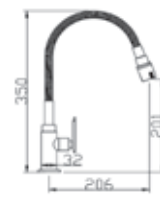

Code : T-84-FSJP
Quarter Turn Pillar Sink Tap
* Dual-Modes Spray