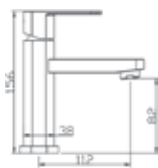

Code : SEM-180-CR
Single Lever Sink Mixer
* with swivel spout
* 35mm cartridge