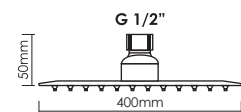

Code : **SQ-0410-AT**

Square Rain Shower Head
250mm x 250mm (10 inches)