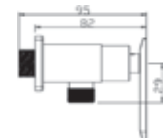

Code : T-84224
Quarter Turn Bib Tap
* With Swivel Spout

Code : T-84283
Quarter Turn Hose Bib Tap

Code : T-84293
Quarter Turn Angle Valve

Code : T-8477-2
Quarter Turn Pillar Sink Tap
* Double Spout

Code : T-8458-2
Quarter Turn Pillar Sink Tap
* Double Spout