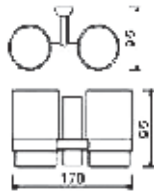

Code : AR-1685
Soap dish
Materials : Brass / Glass
Finishing : Chrome plated