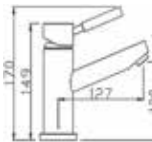

Code : LKM-168-CR
Single Lever Exposed
Shower Mixer
* 35mm cartridge