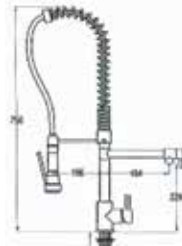

Code : T-8000A
Single Lever Kitchen Sink Mixer
* Spring Flexi Spout with Sprayer
* Dual-modes Spray
* 35mm cartridge