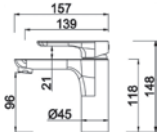

Code : SJC-075-CR
Single Lever Basin Tap
* w/o pop-up waste
* 35mm cartridge