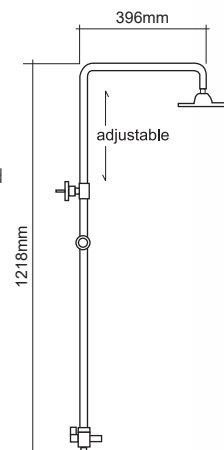

Code : **SP-966-672E**

Exposed Shower Column c/w 1.5m Stainless Steel Chrome Flexible Hose & Adjustable Shower Holder. (Without Shower Mixer)

SHOWER PARTS :

Code : AR-966A
205mm ABS Chrome Round Rain Shower Head

Code : AR-672H
Single Jet ABS Chrome Hand Shower

Code : **SP-969-851E**

Exposed Shower Column c/w 1.5m Stainless Steel Chrome Flexible Hose & Adjustable Shower Holder. (Without Shower Mixer)

SHOWER PARTS :

Code : AR-969A
200mm ABS Chrome Round Rain Shower Head

Code : AR-851H
Single Jet ABS Chrome Hand Shower

Based on the inspiration engineers select the **most appropriate** model and materials to develop a **simply, comfortable and modernism style** of shower head and apply the **most up-to-date production technique** to obtain the best product quality and the **most competitive price**.

Code : **SP-976-306**

Exposed Shower Column c/w 1.5m Stainless Steel Chrome Flexible Hose & Adjustable Shower Holder. (Without Shower Mixer)

SHOWER PARTS :

Code : AR-976A
200mm ABS Chrome Round Rain Shower Head

Code : AR-306H
Five Jets ABS Chrome Hand Shower