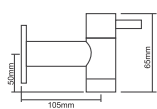

Code : T-72083
Quarter Turn Hose Bib Tap