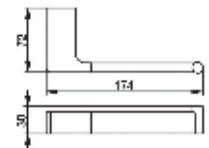

Code : AR-5724D
60cm double towel rail
Materials : Brass
Finishing : Chrome Plated