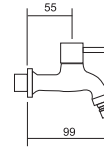

T-72 series

Code : T-72141
Quarter Turn Two-Way Tap

Code : T-7241
Quarter Turn Two-Way Tap

Code : T-7283
Quarter Turn Hose Bib Tap

Code : T-7224
Quarter Turn Bib Tap

Code : T-5293
Quarter Turn Two-Way Angle Valve