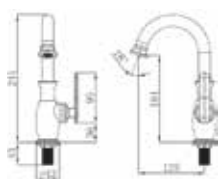

Code : T-86341
Quarter Turn Two Way Tap

Code : T-86324
Quarter Turn Bib Tap
* With Swivel Spout

Code : T-86383
Quarter Turn Hose Bib Tap

Code : T-86512
Quarter Turn Basin Tap

Code : T-86528J
Quarter Turn Pillar Sink Tap
* Dual-Modes Spray