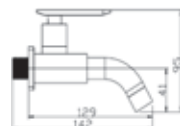

Code : T-84224
Quarter Turn Bib Tap
* With Swivel Spout

Code : T-84283
Quarter Turn Hose Bib Tap

Code : T-84293
Quarter Turn Angle Valve

Code : T-8477-2
Quarter Turn Pillar Sink Tap
* Double Spout

Code : T-8458-2
Quarter Turn Pillar Sink Tap
* Double Spout