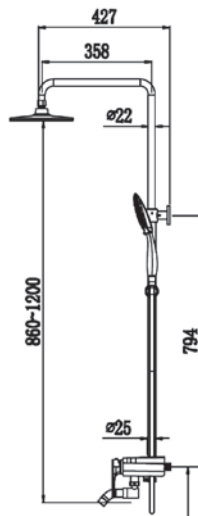

SHOWER PARTS :

Code : AR-969A
200mm ABS Chrome Round Rain Shower head

Code : AR-683H
Three Jets ABS Chrome Hand Shower

Code : **SPW-969-683**

Exposed Shower Column c/w 1.5m Stainless Steel Chrome Flexible Hose & Adjustable Shower Holder. (For Concealed Piping)