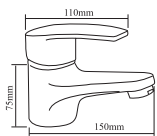

Code : SCM-076-CR
Single Lever Basin Mixer
* w/o pop-up waste
* 40mm cartridge