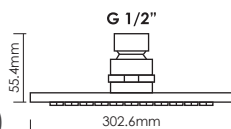

Thickness : 8mm

CODE : **AR-09609-BC**

Oval Shape Rain Shower Head.
230mm x 160mm

CODE : **RO-0808-BC**
Round Rain Shower Head
Diameter 200mm (8 inches)

CODE : **SQ-0808-BC**
Square Rain Shower Head
200mm x 200mm (8 inches)

CODE : **RO-0810-BC**
Round Rain Shower Head
Diameter 250mm (10 inches)

CODE : **SQ-0810-BC**
Square Rain Shower Head
250mm x 250mm (10 inches)

CODE : **RO-0812-BC**
Round Rain Shower Head
Diameter 300mm (12 inches)