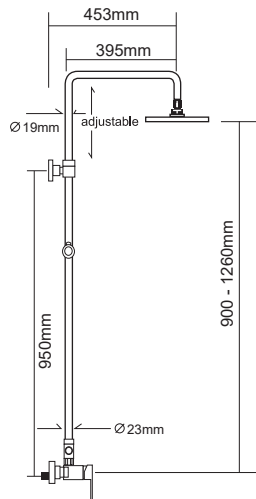

Code : **SJ-SM-966-301E**

Exposed Shower Column c/w 1.5m Stainless Steel Chrome Flexible Hose & Adjustable Shower Holder. (With Shower Mixer)

SHOWER PARTS :

Code : AR-966A
205mm ABS Chrome Round Rain Shower Head

Code : AR-301H
Single Jet ABS Chrome Hand Shower