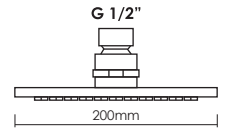

Code : **AR-969AW**

Code : **AR-969A**

Round Rain Shower Head
Diameter 200mm (8 inches)