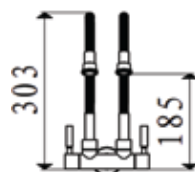

Code : SCT-101F-SS
Quarter Turn Filter Tap