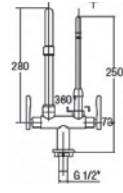

Code : T-81102F
Quarter Turn Pillar Sink Tap
* With Filter Tap