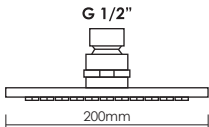

Square Rain Shower Head
200mm x 200mm (8 inches)

Code : **AR-991A**

Rectangular Rain Shower
Head - 200mm x 152mm

Code : **SQ-103A**

Square Rain Shower Head
200mm x 200mm (8 inches)

Code : **SQ-106A-WT**

Square Rain Shower Head
200mm x 200mm (8 inches)