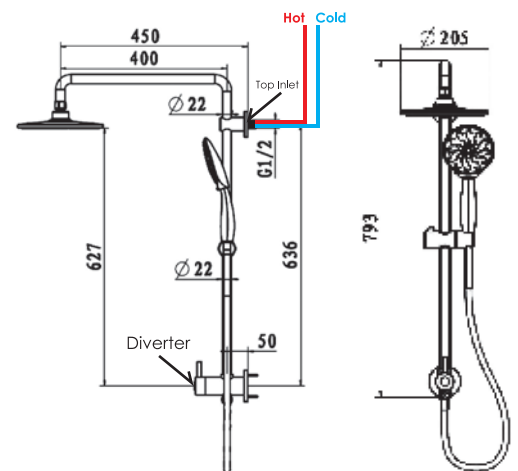

Code : **SJ-BM-HD-683**

Exposed Shower Column c/w 1.5m Stainless Steel Chrome Flexible Hose & Adjustable Shower Holder.

* With ABS Chrome Shampoo Tray (With Bath & Shower Mixer)

SHOWER PARTS :

Code : AR-683H
Three Jets ABS Chrome Hand Shower