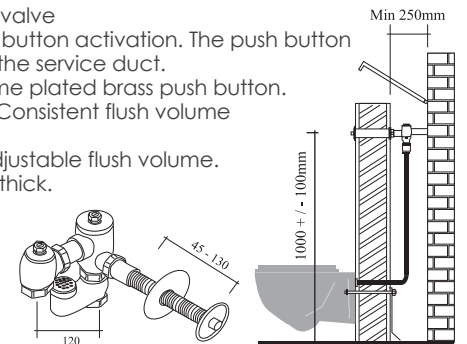

1. **Product** : Manual operated recessed duct type W.C. flush valve
2. **Description** : Concealed duct type W.C. flush valve with push button activation. The push button flange is flush to the wall. The flush valve is within the service duct.
3. **Operation** : Push button activation via 18mm diameter chrome plated brass push button. 4.5 litre flush volume with non-hold open piston . Consistent flush volume irrespective of water pressure.
4. **Features** : Integral stop / check valve. Vacuum breaker. Adjustable flush volume.
5. **Installation** : Concealed duct type for solid walls 45 - 130 mm thick. Inlet from above, behind or below. Servicing from duct.
6. **Materials** : Brass - Flange & push button are chrome plated.
7. **Pressure range** : 0.7 - 6.0 bar pressure range
8. **Volume discharge** : 4.5 litres per discharge