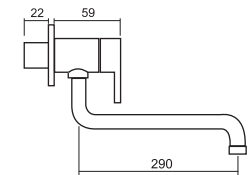

T-72 series

T-40 series