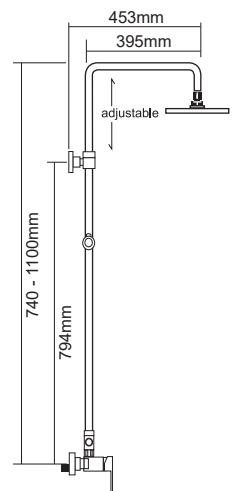

Code : **SG-SM-969-683E**

Exposed Shower Column c/w 1.5m Stainless Steel Chrome Flexible Hose & Adjustable Shower Holder. (With Shower Mixer)

SHOWER PARTS :

Code : AR-969A
200mm ABS Chrome Round Rain Shower head

Code : AR-683H
Three Jets ABS Chrome Hand Shower