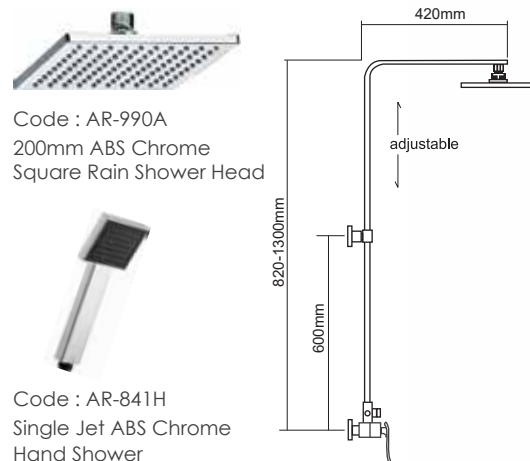

SHOWER PARTS :

Code : AR-990A
200mm ABS Chrome
Square Rain Shower Head

Code : AR-841H
Single Jet ABS Chrome
Hand Shower

Code : **LA-SM-990-841**

Exposed Shower Column c/w 1.5m Stainless Steel Chrome Flexible Hose & Adjustable Shower Holder. (With Shower Mixer)

SHOWER PARTS :

Code : AR-990A
200mm ABS Chrome
Square Rain Shower Head

Code : AR-841H
Single Jet ABS Chrome
Hand Shower

Code : **SP-966-672E**

Exposed Shower Column c/w 1.5m Stainless Steel Chrome Flexible Hose & Adjustable Shower Holder. (Without Shower Mixer)