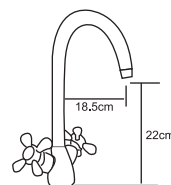

Code : CCM-63181
Pillar Sink Mixer
* with "U" swivel spout
* 18mm cartridge x 2