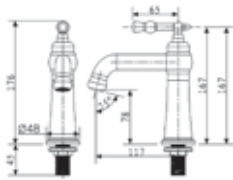

BRONZE FINISH

BRONZE FINISH

BRONZE FINISH