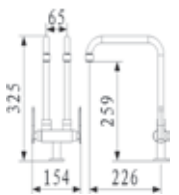

Code : T-86311
Quarter Turn Basin Tap

Code : T-86328J
Quarter Turn Pillar Sink Tap
* Dual-Modes Spray

Code : T-86328JW
Quarter Turn Wall Sink Tap
* Dual-Modes Spray

Code : T-86377-2
Quarter Turn Pillar Sink Tap
* Dual Spout