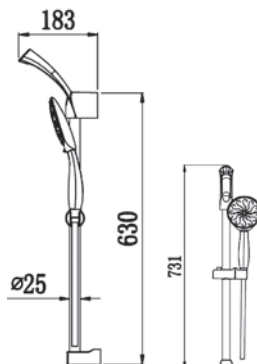

Code : **SJ-BM-HD-683**

Exposed Shower Column c/w 1.5m Stainless Steel Chrome Flexible Hose & Adjustable Shower Holder.

* With ABS Chrome Shampoo Tray (With Bath & Shower Mixer)

SHOWER PARTS :

Code : AR-683H
Three Jets ABS Chrome Hand Shower