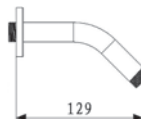

Code : **LS-20-160**
135mm Wall Mounted Light Duty Shower Arm
* Brass Chrome Plated