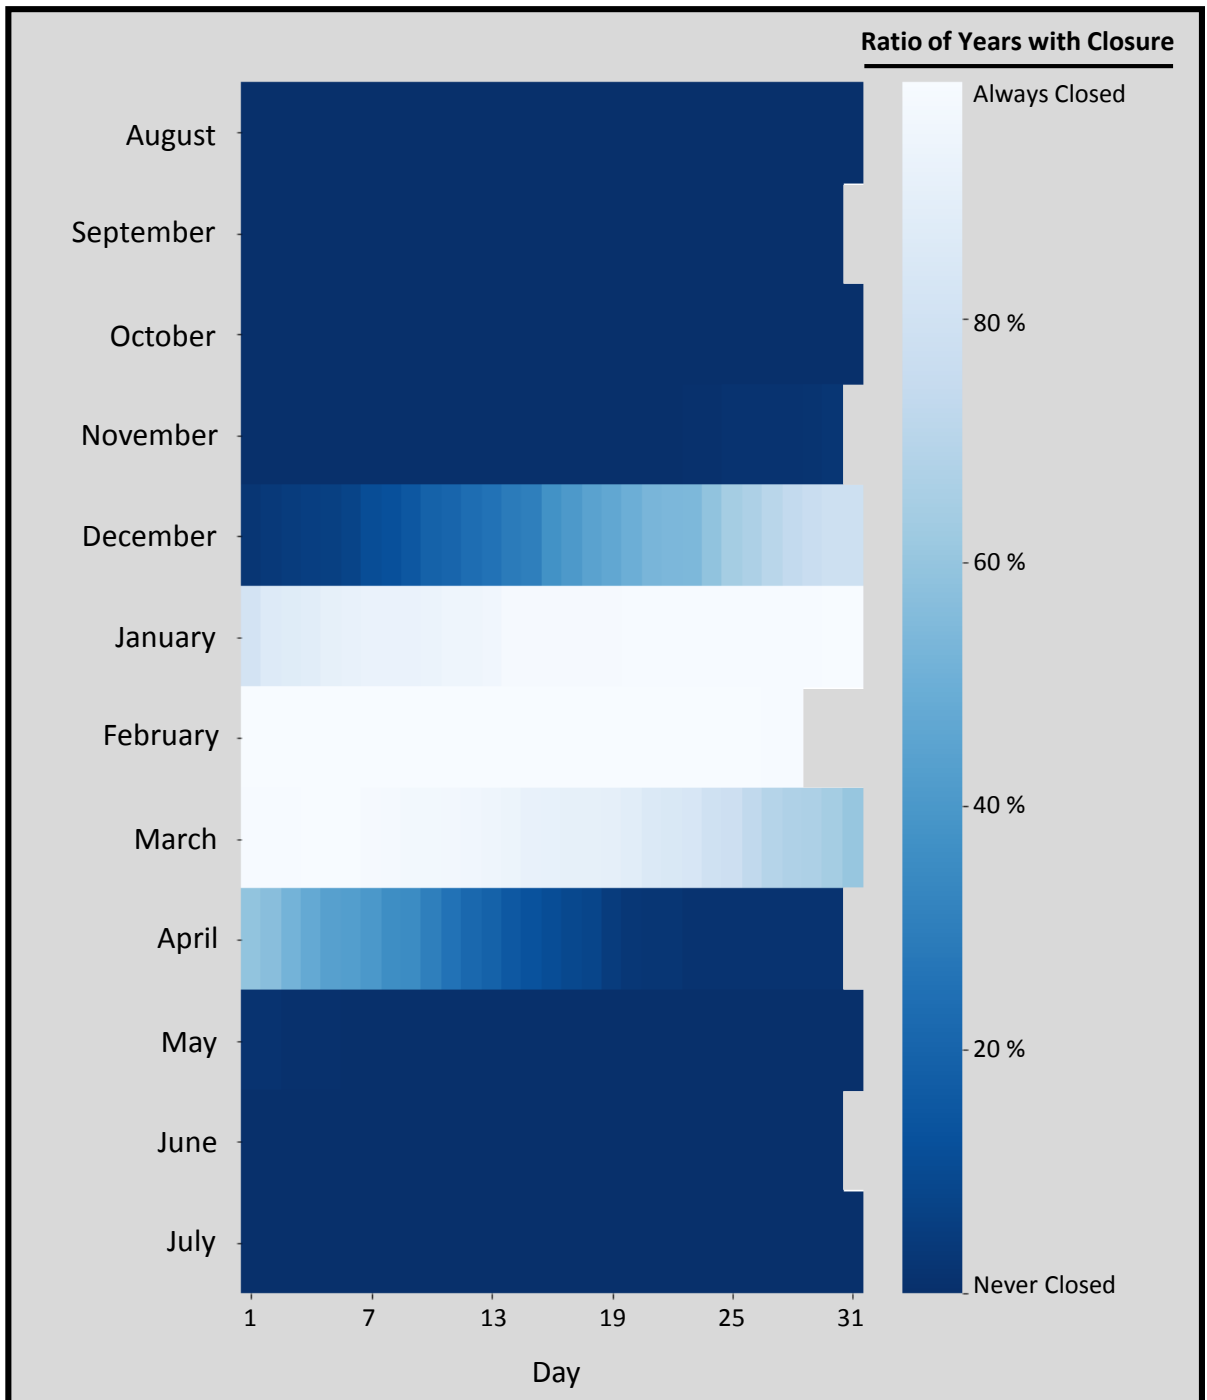

A Calendar Heatmap of Lake Mendota Winter Closures: 1856 - 2017

Data from: Wisconsin State Climatology Office
<http://www.aos.wisc.edu/~sco/lakes/Mendota-ice.html>