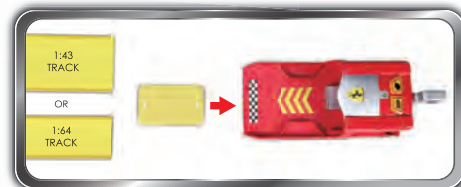

CAR LAUNCHER

- 1 FERRARI DIE-CAST VEHICLE IN SCALE
- AUTHENTIC FERRARI SOUND
- PULL STICK THEN PRESS BUTTONS TO LAUNCH CAR AND PLAY SOUND
- CAN BE ATTACHED TO TRACK (TRACK NOT INCLUDED)
- REQUIRES 3 X AG13 BATTERIES
- BATTERIES INCLUDED

#18-56095
Outer: 12 pcs.

DOWNHILL RACING GARAGE

- 2 FERRARI DIE-CAST VEHICLES IN SCALE
- THREE-LEVEL PLAYSET
- DUAL DOWNHILL TRACKS
- CRANK-OPERATED ELEVATOR
- WORKING FEATURES INCLUDE GATES AND CAR WASH ROLLERS
- DETAILS INCLUDE FLAGS, BARRIERS AND TICKET OFFICE
- STICKER SHEET