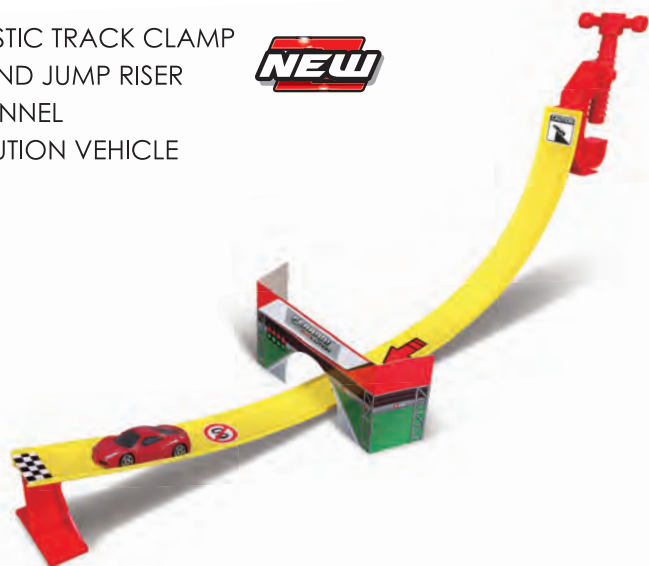

## LAUNCHER JUMP PLAYSET

- INCLUDES 1 PLASTIC LAUNCHER
- TRACK AND JUMP RISER
- CARDBOARD TUNNEL
- 1 FERRARI EVOLUTION VEHICLE

**NEW**

\*#18-56671  
Outer: 24 pcs.

## DOWNHILL JUMP PLAYSET

- INCLUDES 1 PLASTIC TRACK CLAMP
- TRACK PIECES AND JUMP RISER
- CARDBOARD TUNNEL
- 1 FERRARI EVOLUTION VEHICLE

**NEW**

\*#18-56672  
Outer: 24 pcs.