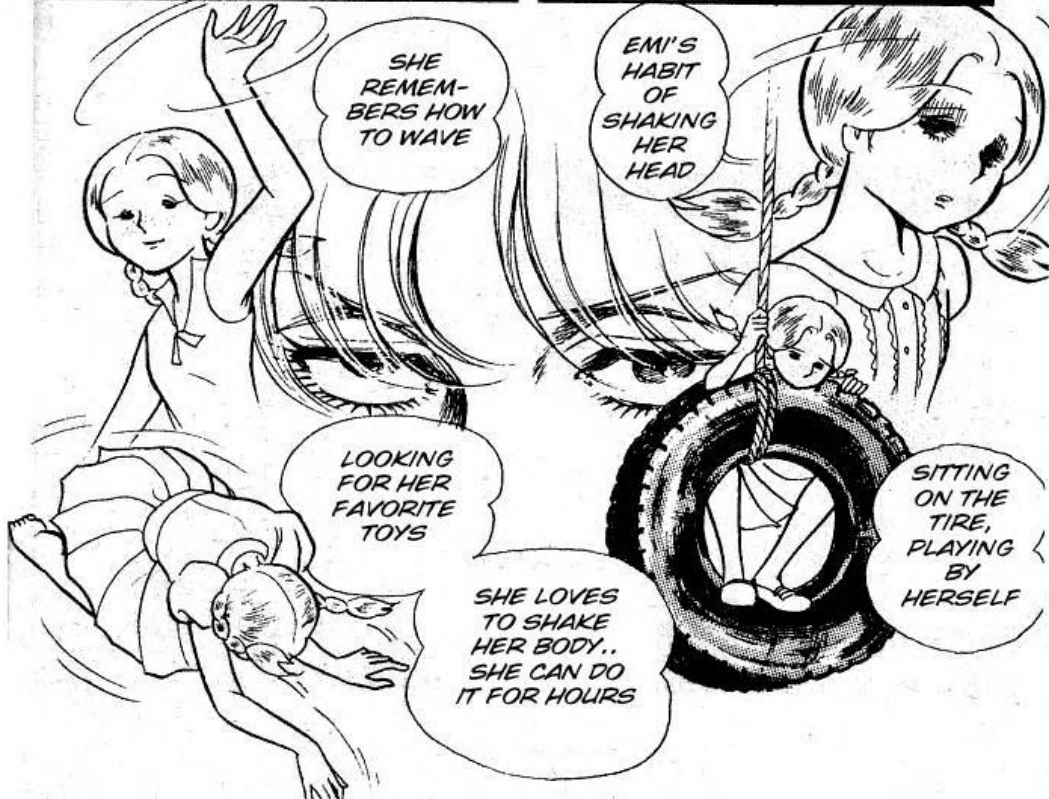

I WILL
WORK
HARD!

I WILL
UNDERSTAND
HELEN'S
FEELING!

SINCE HER OTHER SENSES SEEMED TO HAVE STOPPED WORKING, HER INSTINCT BEGAN TO AWAKEN

MAYA SAW THE BEE AS A BIG THREAT

AT THE
HITOTSU-
BOSHI
DRAMA
CLUB
ROOM

AT DIN-
NER
TIME,

SHE
LEARNS
HOW TO
USE SPOON
FOR SOUP

THIS IS
EMI, 8
YEARS
OLD

SHE'S
GOING
DOWN-
STAIRS

SHE
REMEM-
BERS HOW
TO WAVE

EMI'S
HABIT
OF
SHAKING
HER
HEAD

LOOKING
FOR HER
FAVORITE
TOYS

SHE LOVES
TO SHAKE
HER BODY..
SHE CAN DO
IT FOR HOURS