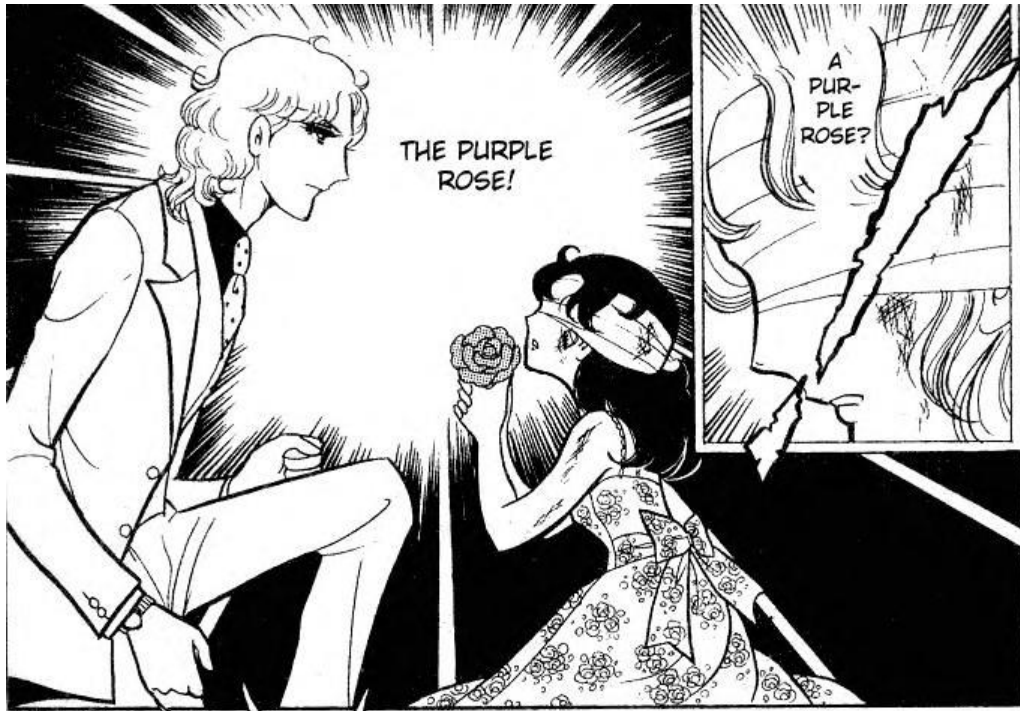

SCANLATOR: LUCHS
TRANSLATOR: CHINNIE
EDITOR: MIARANDA

CHIBI?

FINALLY,
I CAN
MEET
HIM!
THE
PURPLE
ROSE!

MY FAN SINCE
MY FIRST PER-
FORMANCE!

THE ONE
WHO
ALWAYS
HELPS ME!

FINALLY
I CAN
MEET
HIM!

SOME-
THING
IMPORT-
ANT
CAME UP