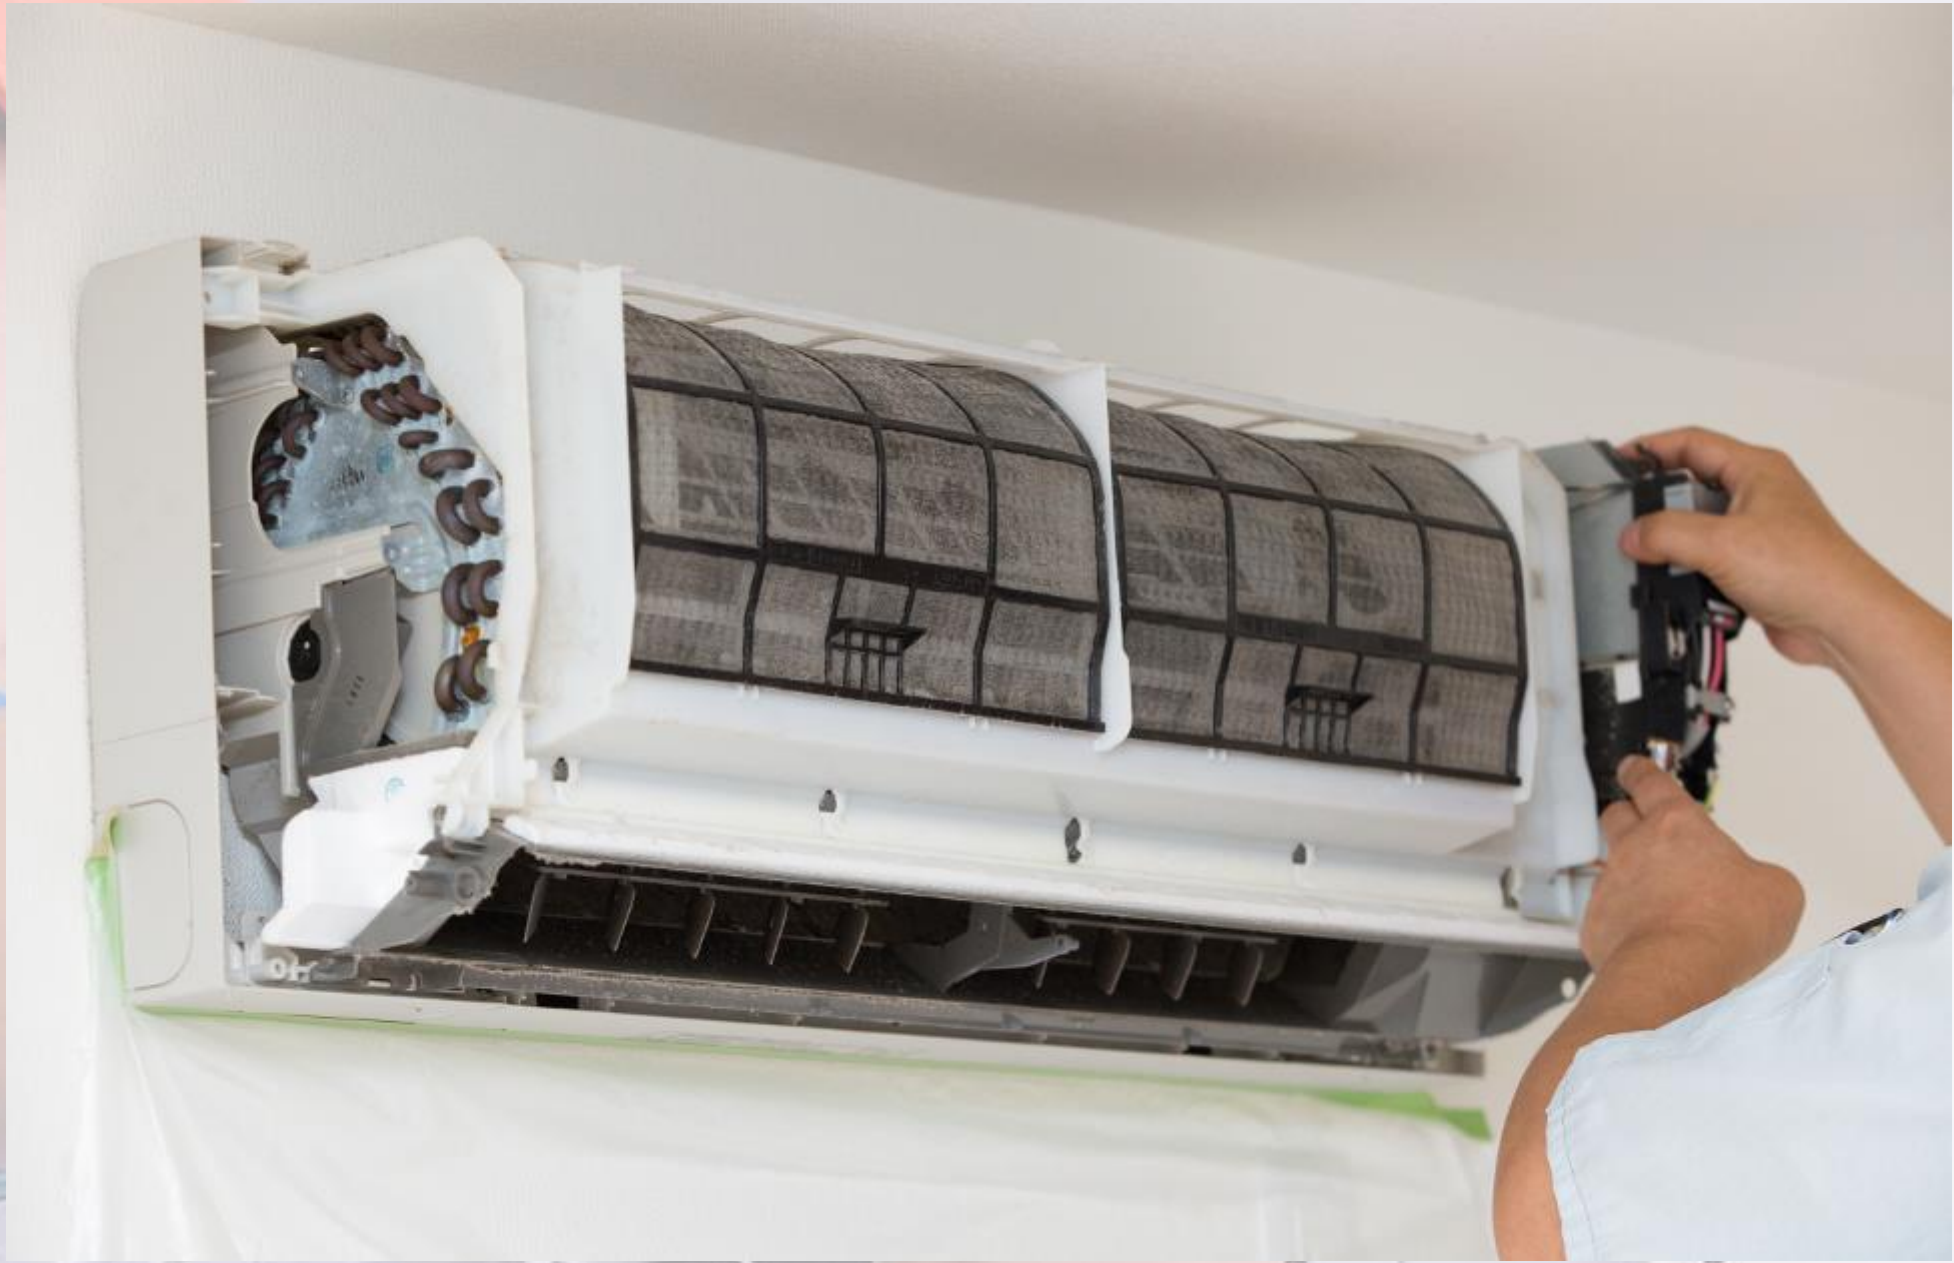

Air Conditioning Installation and Repairs in Sydney

A technician wearing an orange hard hat and a blue shirt is working on an air conditioning unit. The technician is focused on the internal wiring of the unit, which is open. The background is a plain, light-colored wall.

A technician wearing an orange hard hat and a blue shirt is working on an air conditioning unit. The technician is focused on the internal components, specifically the wiring and electrical connections. The background is a plain, light-colored wall.

A technician wearing a blue shirt and an orange safety cap is focused on working inside an open electrical control panel. The panel is filled with various wires, some bundled together, and a small light fixture is visible on the right side. The technician's hands are positioned to adjust or connect a wire. The background is a plain, light-colored wall.

A technician wearing an orange hard hat and a blue shirt is focused on working with a network switch or patch panel. The technician's hands are visible, carefully handling a cable within the device. The background is a plain, light-colored wall. The overall scene is brightly lit, emphasizing the technical nature of the work.