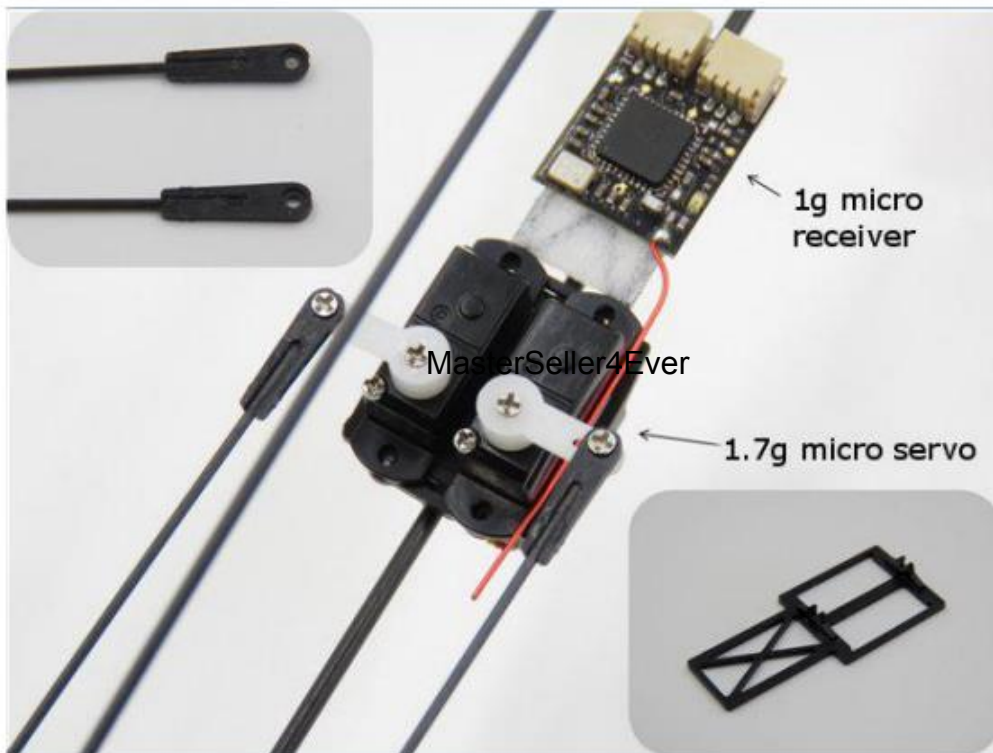

# TY Model Black Flyer V1.1 Install Manual

MasterSeller4Ever

Screw-in depth: 2mm

MasterSeller4Ever

### Three Ways To Install the Receiver(receiver not included):

**Note:**

**This KIT includes the propeller and deceleration group.**

**The transmitter,receiver,servo,battery and charger are NOT included.**