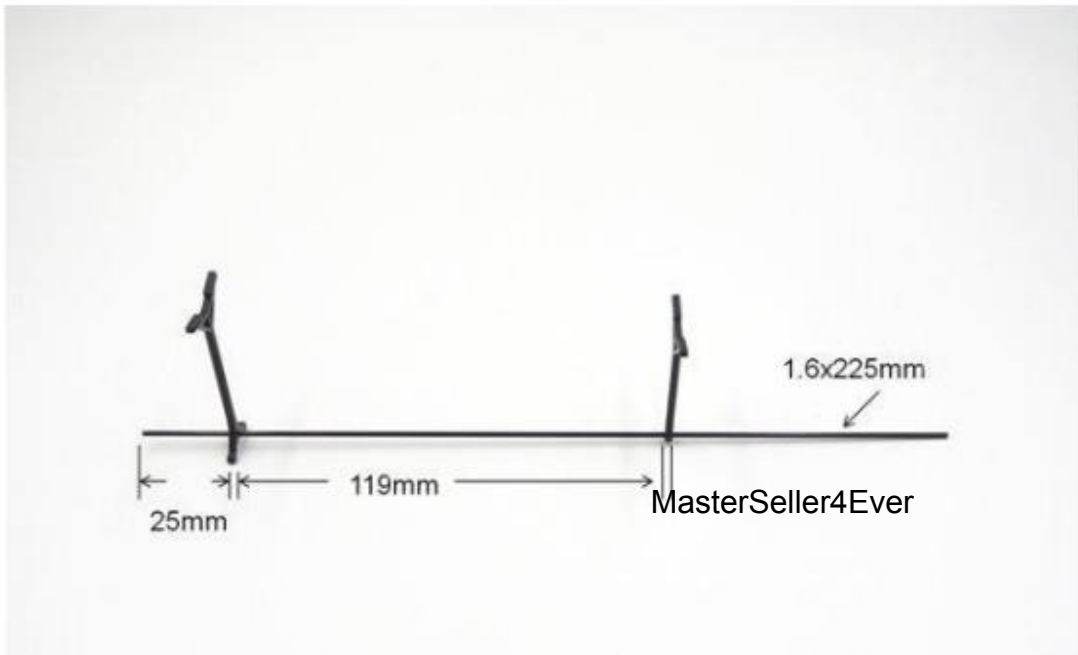

# TY Model Black Flyer V1.1 Install Manual

MasterSeller4Ever

Screw-in depth: 2mm

MasterSeller4Ever

### Three Ways To Install the Receiver(receiver not included):

**Note:**

**This KIT includes the propeller and deceleration group.**

**The transmitter,receiver,servo,battery and charger are NOT included.**