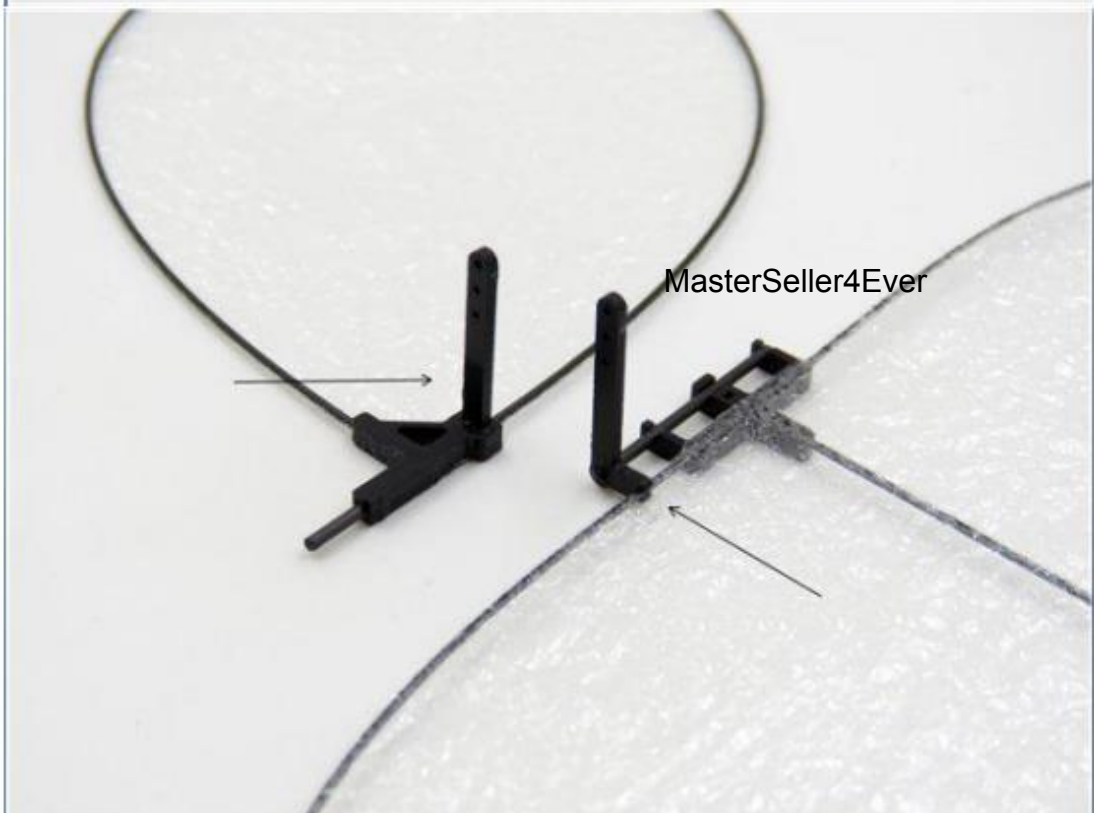

# TY Model Black Flyer V1.1 Install Manual

MasterSeller4Ever

Screw-in depth: 2mm

MasterSeller4Ever

### Three Ways To Install the Receiver(receiver not included):

**Note:**

**This KIT includes the propeller and deceleration group.**

**The transmitter,receiver,servo,battery and charger are NOT included.**