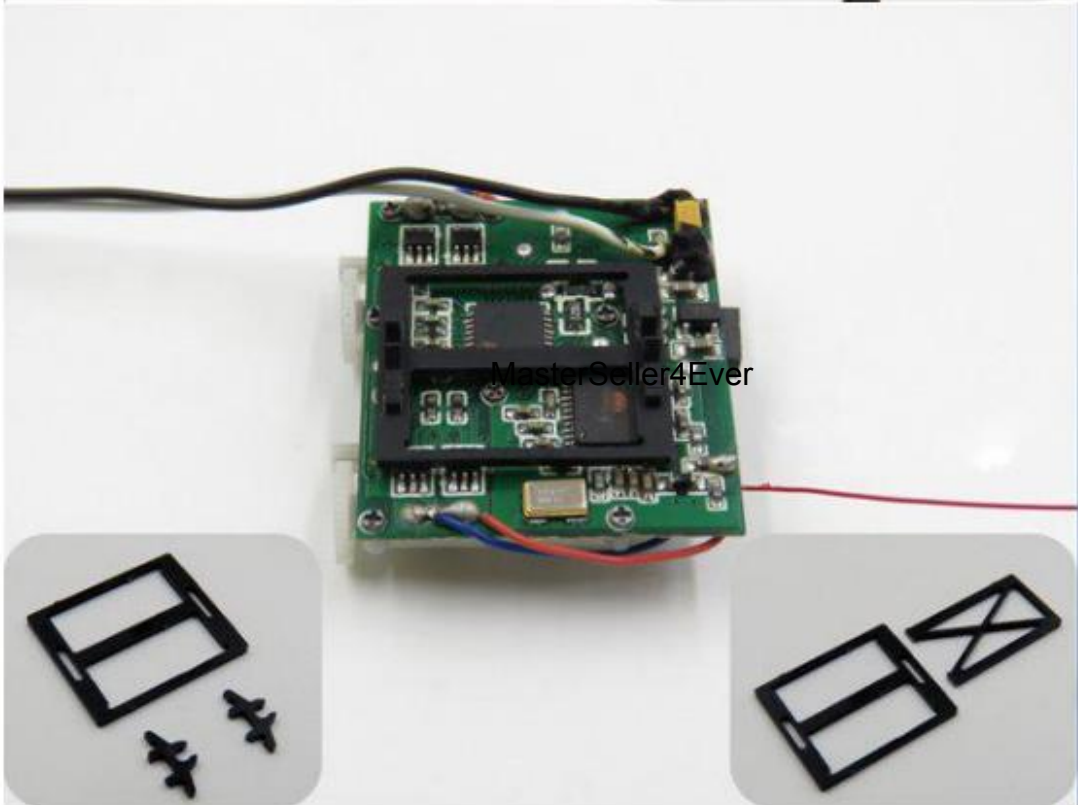

# TY Model Black Flyer V1.1 Install Manual

MasterSeller4Ever

Screw-in depth: 2mm

MasterSeller4Ever

### Three Ways To Install the Receiver(receiver not included):

**Note:**

**This KIT includes the propeller and deceleration group.**

**The transmitter,receiver,servo,battery and charger are NOT included.**