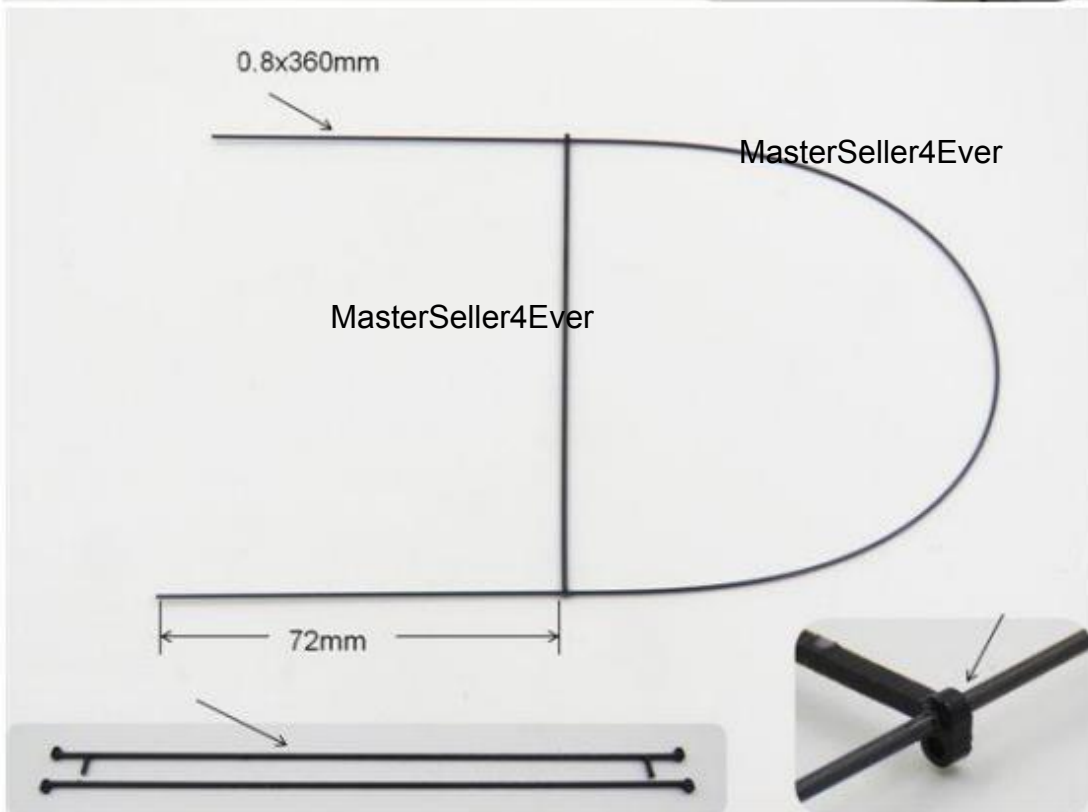

# TY Model Black Flyer V1.1 Install Manual

MasterSeller4Ever

Screw-in depth: 2mm

MasterSeller4Ever

### Three Ways To Install the Receiver(receiver not included):

**Note:**

**This KIT includes the propeller and deceleration group.**

**The transmitter,receiver,servo,battery and charger are NOT included.**