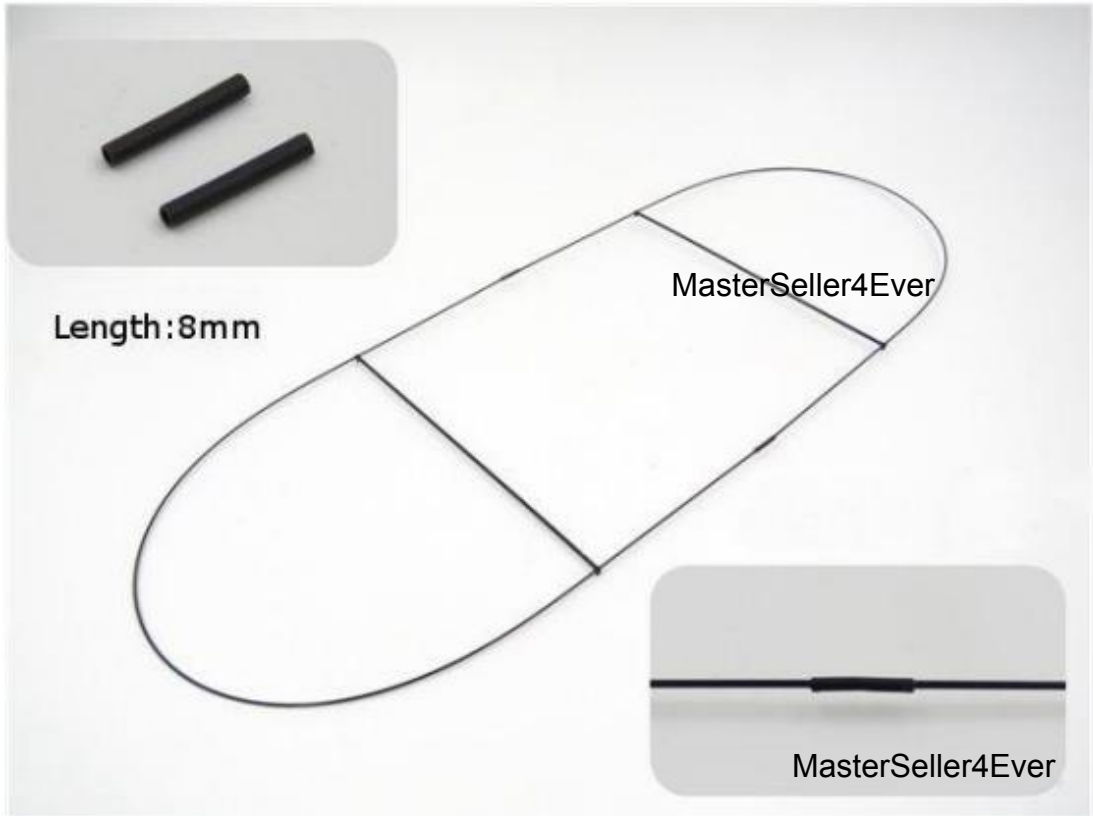

# TY Model Black Flyer V1.1 Install Manual

MasterSeller4Ever

Screw-in depth: 2mm

MasterSeller4Ever

### Three Ways To Install the Receiver(receiver not included):

**Note:**

**This KIT includes the propeller and deceleration group.**

**The transmitter,receiver,servo,battery and charger are NOT included.**