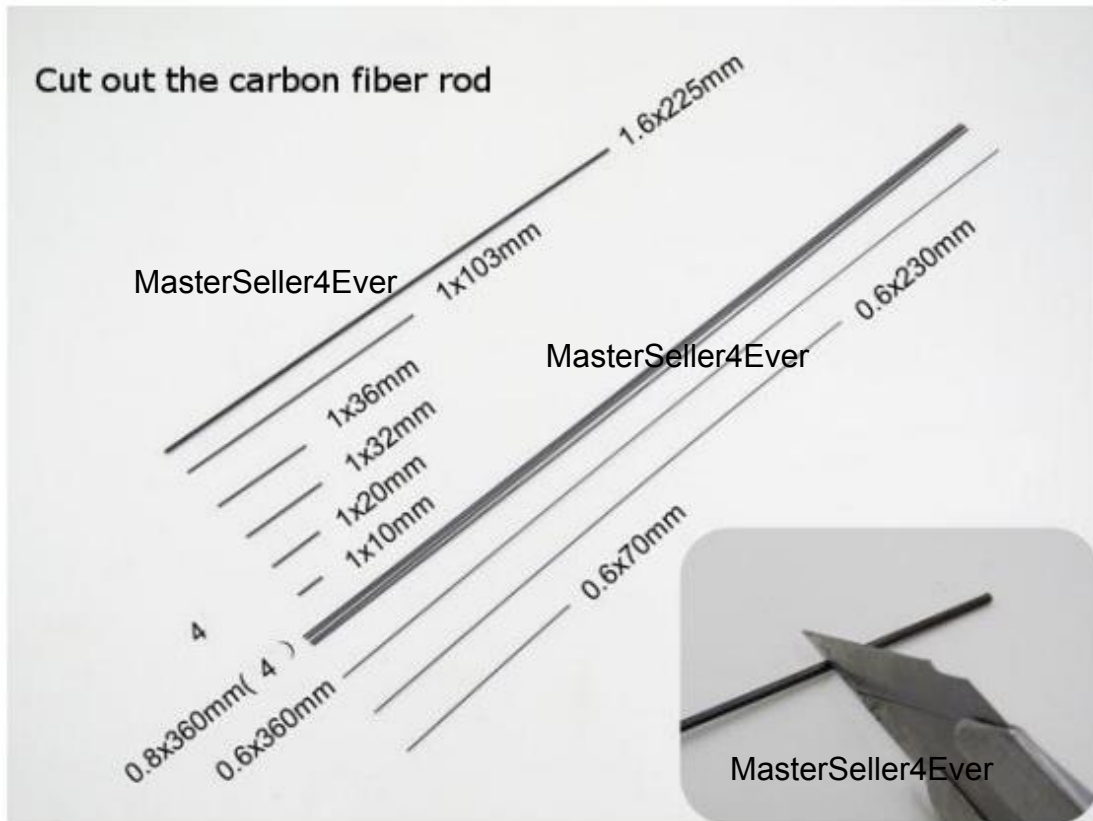

# TY Model Black Flyer V1.1 Install Manual

MasterSeller4Ever

Screw-in depth: 2mm

MasterSeller4Ever