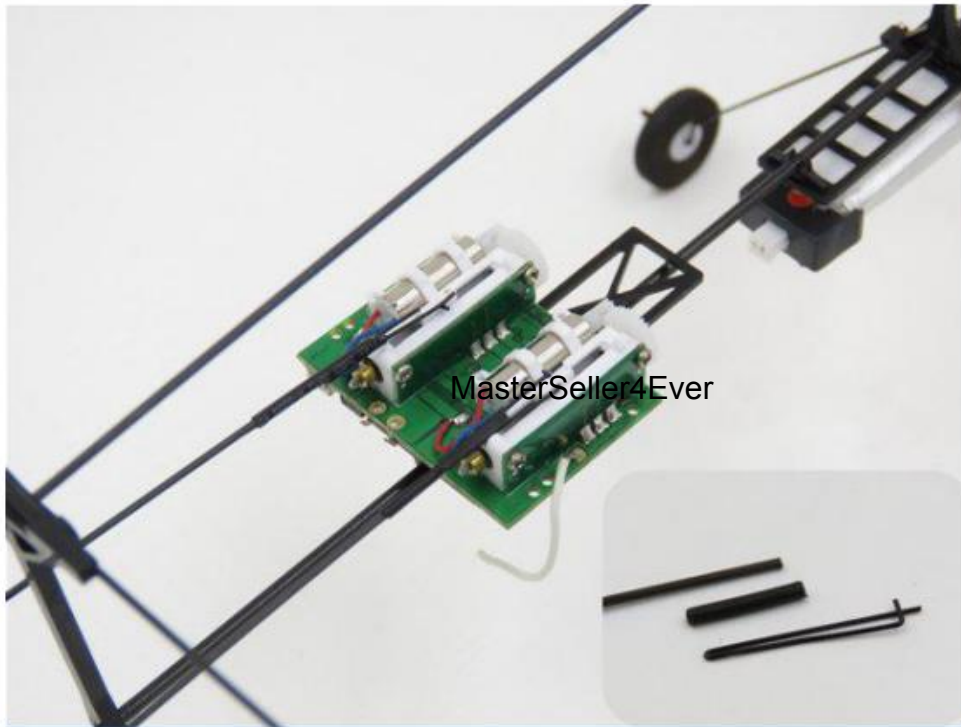

# TY Model Black Flyer V1.1 Install Manual

MasterSeller4Ever

Screw-in depth: 2mm

MasterSeller4Ever

### Three Ways To Install the Receiver(receiver not included):

**Note:**

**This KIT includes the propeller and deceleration group.**

**The transmitter,receiver,servo,battery and charger are NOT included.**