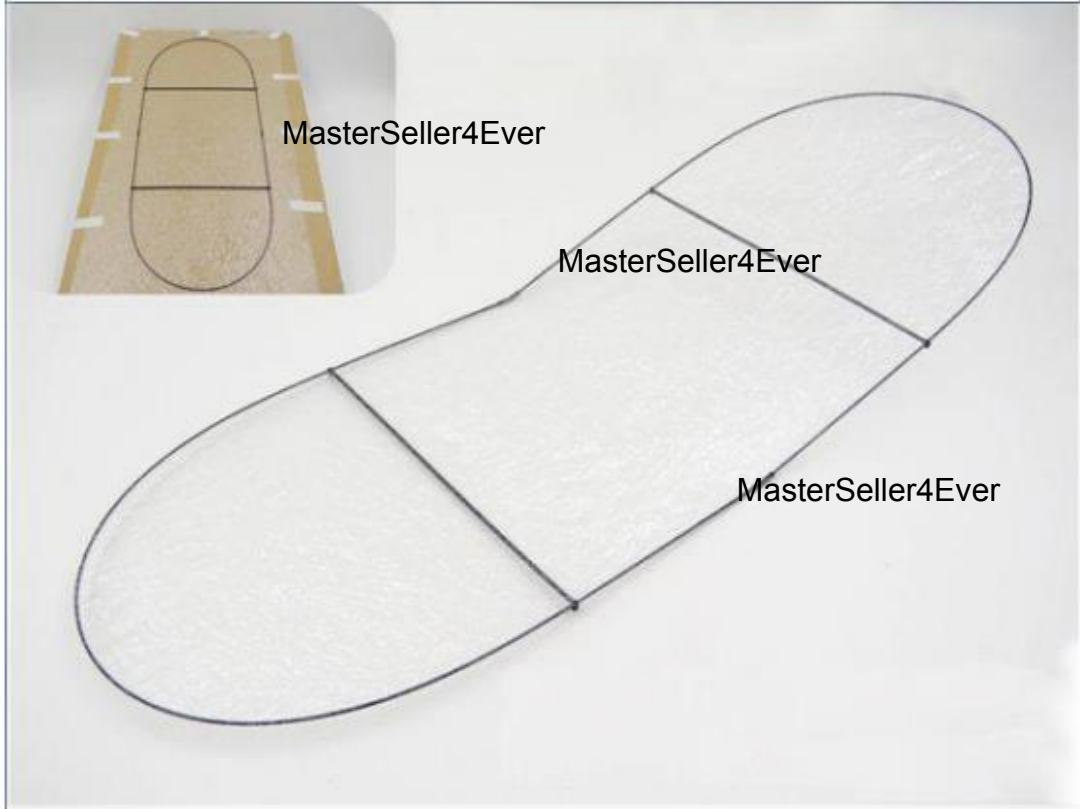

# TY Model Black Flyer V1.1 Install Manual

MasterSeller4Ever

Screw-in depth: 2mm

MasterSeller4Ever

### Three Ways To Install the Receiver(receiver not included):

**Note:**

**This KIT includes the propeller and deceleration group.**

**The transmitter,receiver,servo,battery and charger are NOT included.**