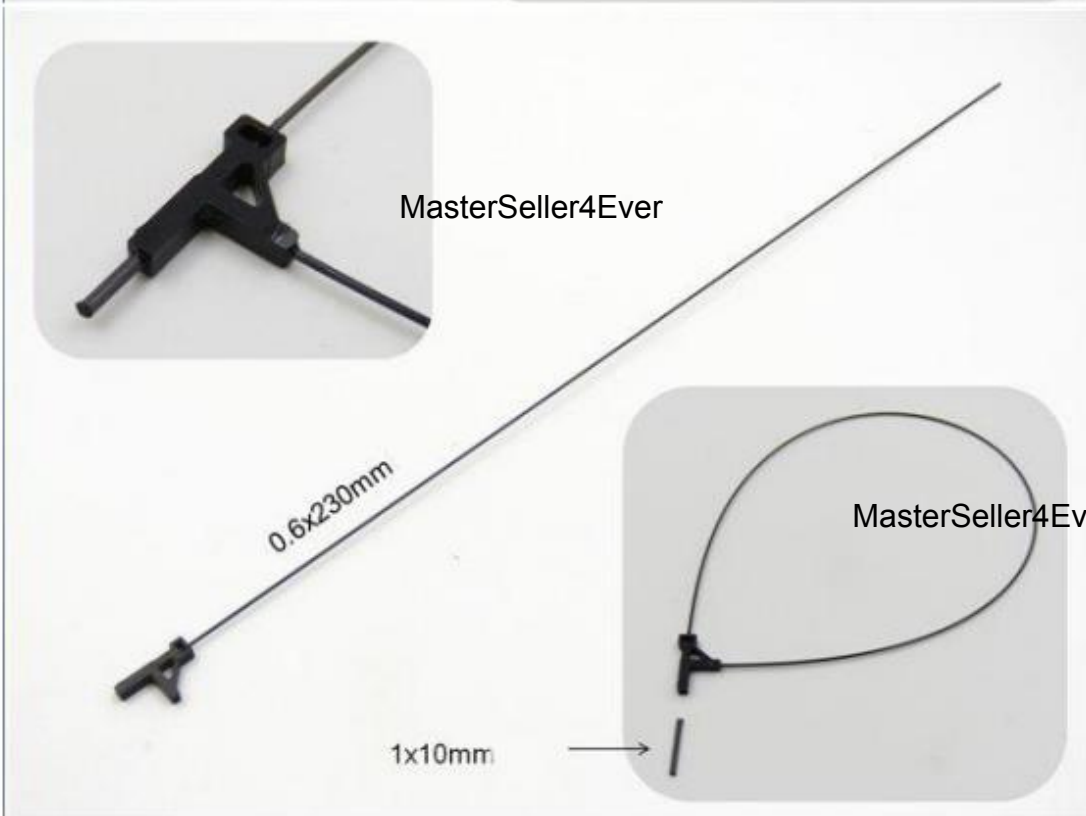

# TY Model Black Flyer V1.1 Install Manual

MasterSeller4Ever

Screw-in depth: 2mm

MasterSeller4Ever

### Three Ways To Install the Receiver(receiver not included):

**Note:**

**This KIT includes the propeller and deceleration group.**

**The transmitter,receiver,servo,battery and charger are NOT included.**