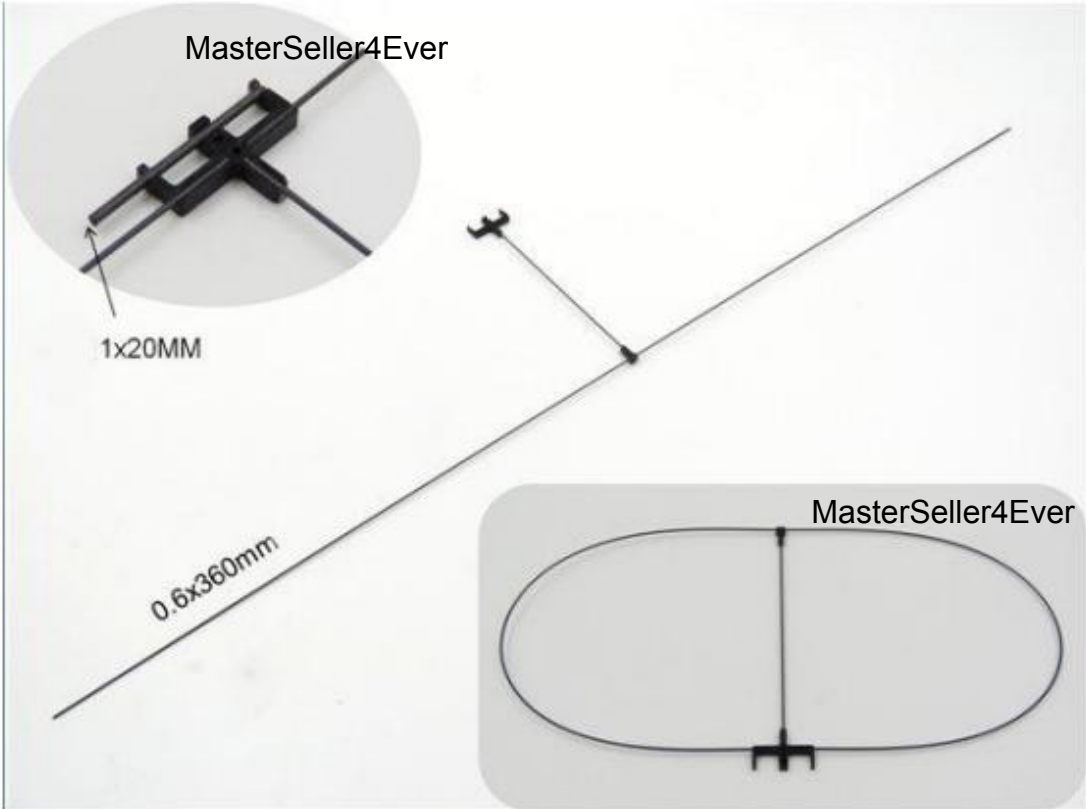

# TY Model Black Flyer V1.1 Install Manual

MasterSeller4Ever

Screw-in depth: 2mm

MasterSeller4Ever

### Three Ways To Install the Receiver(receiver not included):

**Note:**

**This KIT includes the propeller and deceleration group.**

**The transmitter,receiver,servo,battery and charger are NOT included.**