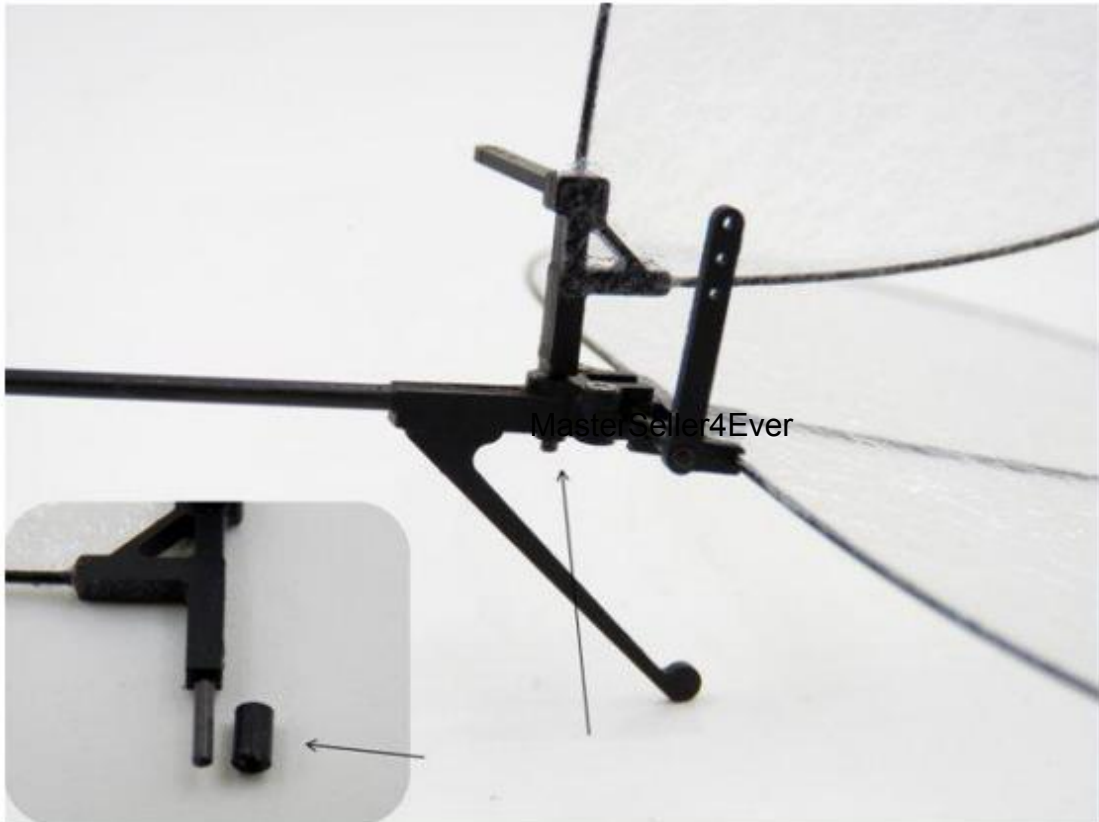

# TY Model Black Flyer V1.1 Install Manual

MasterSeller4Ever

Screw-in depth: 2mm

MasterSeller4Ever

### Three Ways To Install the Receiver(receiver not included):

**Note:**

**This KIT includes the propeller and deceleration group.**

**The transmitter,receiver,servo,battery and charger are NOT included.**