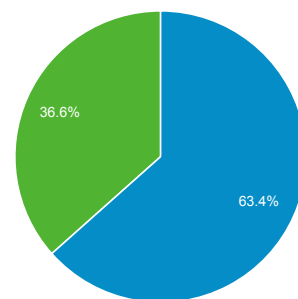

Language	Sessions	% Sessions
1. en-us	3,557	88.64%
2. en-gb	161	4.01%
3. (not set)	69	1.72%
4. ru	56	1.40%
5. en	35	0.87%
6. ar	32	0.80%
7. ru-ru	27	0.67%
8. c	26	0.65%
9. zh-cn	19	0.47%
10. fr	7	0.17%